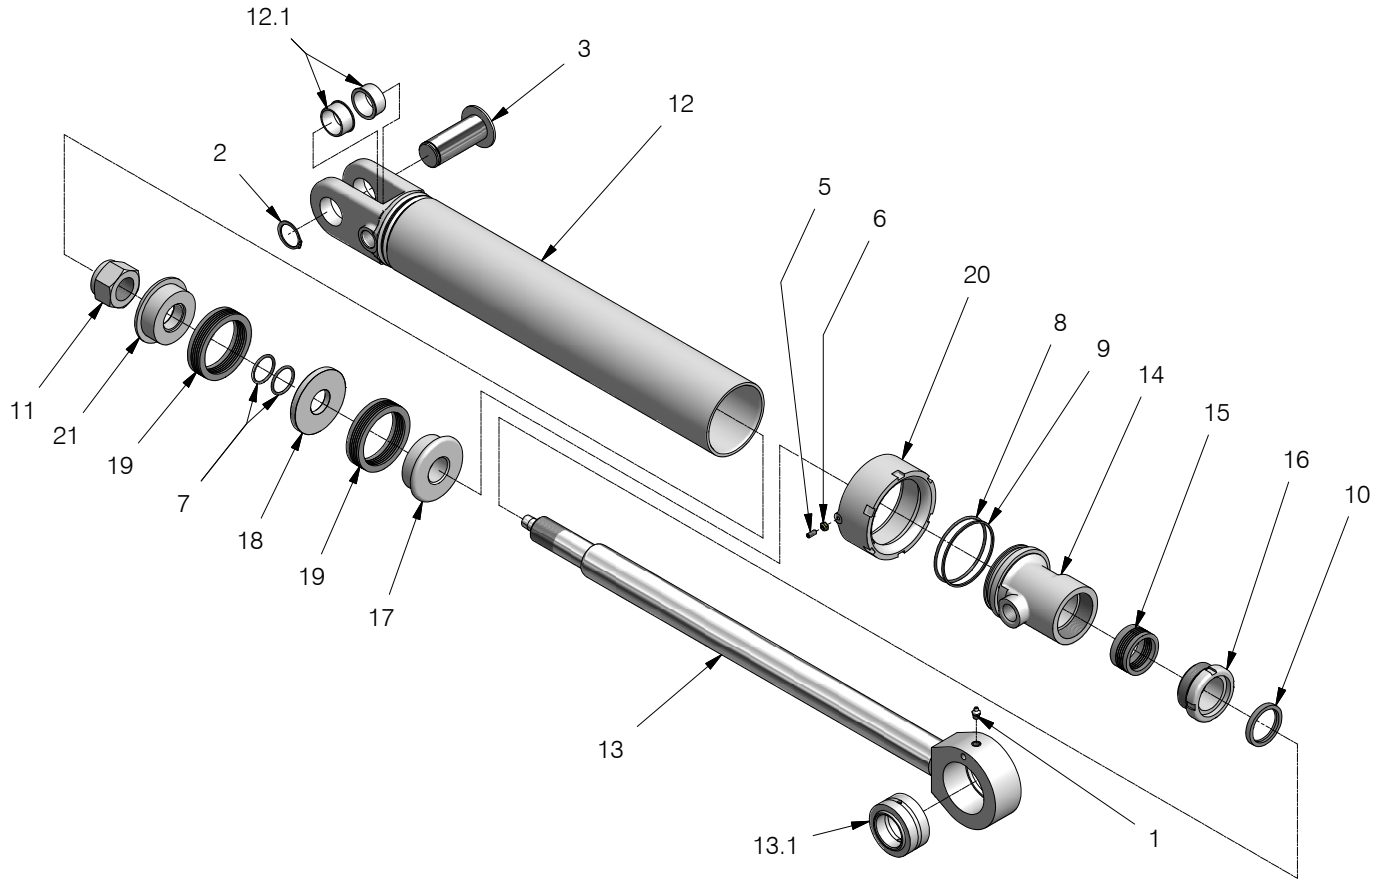

Steering Cylinder

Item	Part No.	Qty	Description	Item	Part No.	Qty	Description
W10970				Cylinder List, Steering			
1	00191758	2	. Fitting, Lube	12	569849	1	.. Barrel & Base Assembly
2	204774	2	. Ring, Snap	12.1	505350	2	... Bushing
3	500290	2	. Pin	13	569851	1	.. Stem & Eye Assembly
4	569848	2	. Cylinder Assembly, Steering	13.1	204502	1	... Bearing
5	102572	1	.. Set Screw	14	505626	1	.. Packing Gland
6	222441	1	.. Locknut	15	*a 566434	1	.. Packing, Stem
7	*a 203446	2	.. O-Ring	16	505628	1	.. Nut, Packing
8	*a 92482W	1	.. O-Ring	17	505629	1	.. Piston
9	*a 206309	1	.. Backup Ring	18	505630	1	.. Spacer, Piston
10	*a 206346	1	.. Wiper Ring	19	*a 566427	2	.. Packing
11	274213	1	.. Nut, Esna	20	505632	1	.. Nut, Packing
				21	506562	1	.. Piston

*a Included in service kit 566408