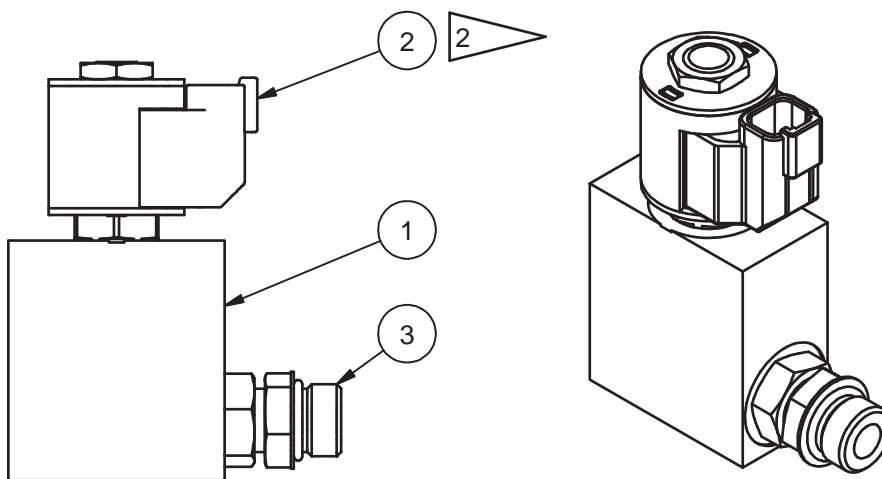

Manifold Assembly

NOTES:

1. PLUG ALL OPEN PORTS FOR STORAGE AND SHIPPING

 TORQUE TO 19-21 FT-LBS

Item	Part No.	Qty	Description
	<b>598294</b>		<b>Manifold Assembly</b>
1	598296	1	. Manifold
2	598295	1	. Valve, Solenoid
3	227468	1	. Fitting