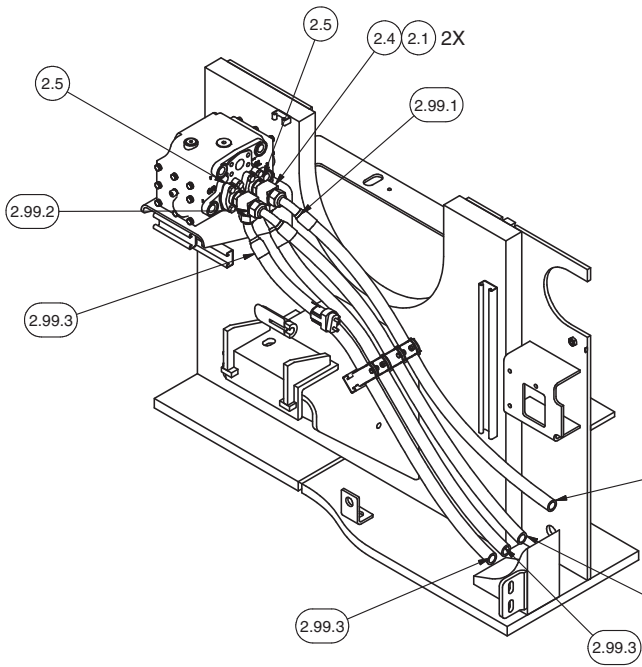

Hydraulic System - Steering, 4WD

Hydraulic System - Steering, 4WD

Item	Part No.	Qty	Description	Item	Part No.	Qty	Description
	598289		Hydraulic System - Steering, 4WD				
2.1	598306	2	. Fitting	2.99	598292	1	. Hose Kit
2.2	R833270	4	. Fitting	2.99.1	598307	1	.. Hose Assy
2.3	CLP0100112	14	. Clamp, Hydra-Zorb	2.99.2	598308	1	.. Hose Assy
2.4	231467	2	. Fitting	2.99.3	598309	2	.. Hose Assy
2.5	11759	2	. Kit, Split Flange				
	203443	1	.. O-Ring				

Hydraulic System - Steering, 4WD

ISO PROJECTED VIEW OF 4H4

SECTION 4G4-4G4
SOME PARTS REMOVED FOR CLARITY

SECTION 4H4-4H4