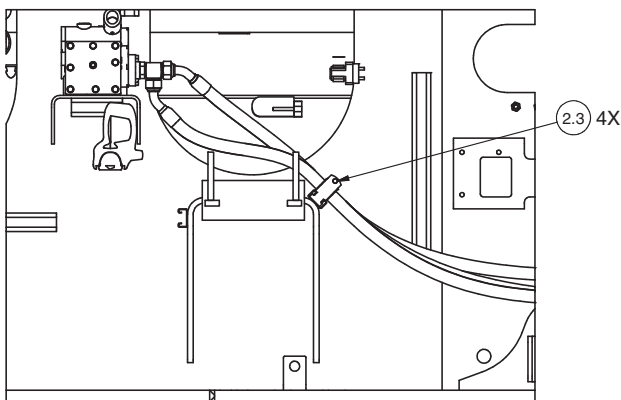

Hydraulic System - Steering, 4WD

Hydraulic System - Steering, 4WD

Item	Part No.	Qty	Description	Item	Part No.	Qty	Description
	598289		Hydraulic System - Steering, 4WD				
2.1	598306	2	. Fitting	2.99	598292	1	. Hose Kit
2.2	R833270	4	. Fitting	2.99.1	598307	1	.. Hose Assy
2.3	CLP0100112	14	. Clamp, Hydra-Zorb	2.99.2	598308	1	.. Hose Assy
2.4	231467	2	. Fitting	2.99.3	598309	2	.. Hose Assy
2.5	11759	2	. Kit, Split Flange				
	203443	1	.. O-Ring				

Hydraulic System - Steering, 4WD

ISO PROJECTED VIEW OF 4H4

SECTION 4G4-4G4
SOME PARTS REMOVED FOR CLARITY

SECTION 4H4-4H4