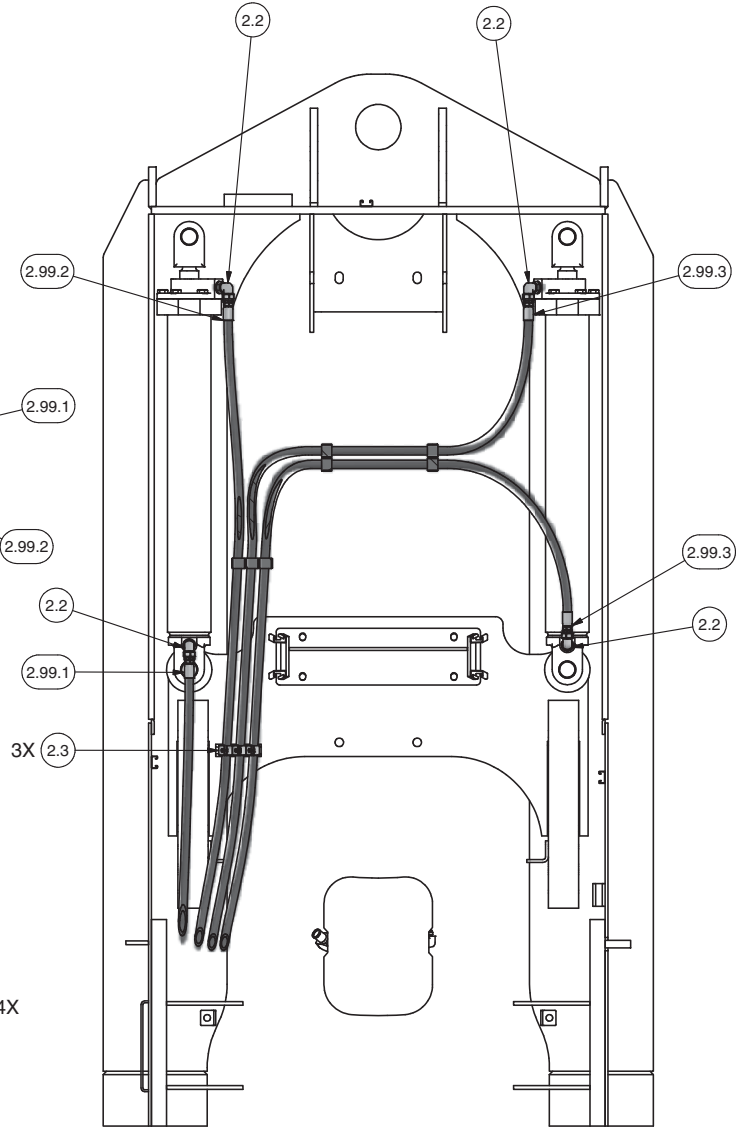

Hydraulic System - Steering, 4WD

Hydraulic System - Steering, 4WD

Item	Part No.	Qty	Description	Item	Part No.	Qty	Description
	598289		Hydraulic System - Steering, 4WD				
2.1	598306	2	. Fitting	2.99	598292	1	. Hose Kit
2.2	R833270	4	. Fitting	2.99.1	598307	1	.. Hose Assy
2.3	CLP0100112	14	. Clamp, Hydra-Zorb	2.99.2	598308	1	.. Hose Assy
2.4	231467	2	. Fitting	2.99.3	598309	2	.. Hose Assy
2.5	11759	2	. Kit, Split Flange				
	203443	1	.. O-Ring				

Hydraulic System - Steering, 4WD

ISO PROJECTED VIEW OF 4H4

SECTION 4G4-4G4
SOME PARTS REMOVED FOR CLARITY

SECTION 4H4-4H4