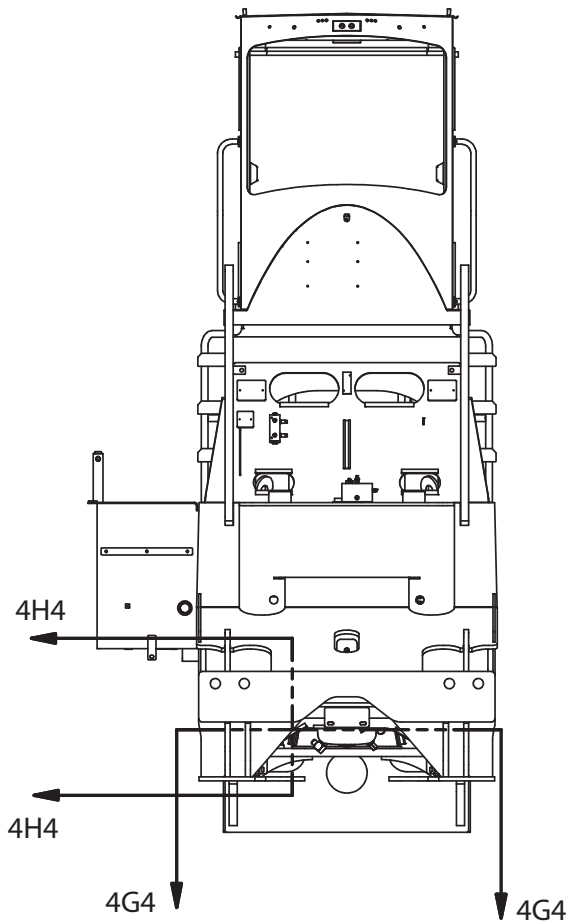

Hydraulic System - Steering, 4WD

Hydraulic System - Steering, 4WD

Item	Part No.	Qty	Description	Item	Part No.	Qty	Description
	598289		Hydraulic System - Steering, 4WD				
2.1	598306	2	. Fitting	2.99	598292	1	. Hose Kit
2.2	R833270	4	. Fitting	2.99.1	598307	1	.. Hose Assy
2.3	CLP0100112	14	. Clamp, Hydra-Zorb	2.99.2	598308	1	.. Hose Assy
2.4	231467	2	. Fitting	2.99.3	598309	2	.. Hose Assy
2.5	11759	2	. Kit, Split Flange				
	203443	1	.. O-Ring				

Hydraulic System - Steering, 4WD

ISO PROJECTED VIEW OF 4H4

SECTION 4G4-4G4
SOME PARTS REMOVED FOR CLARITY

SECTION 4H4-4H4