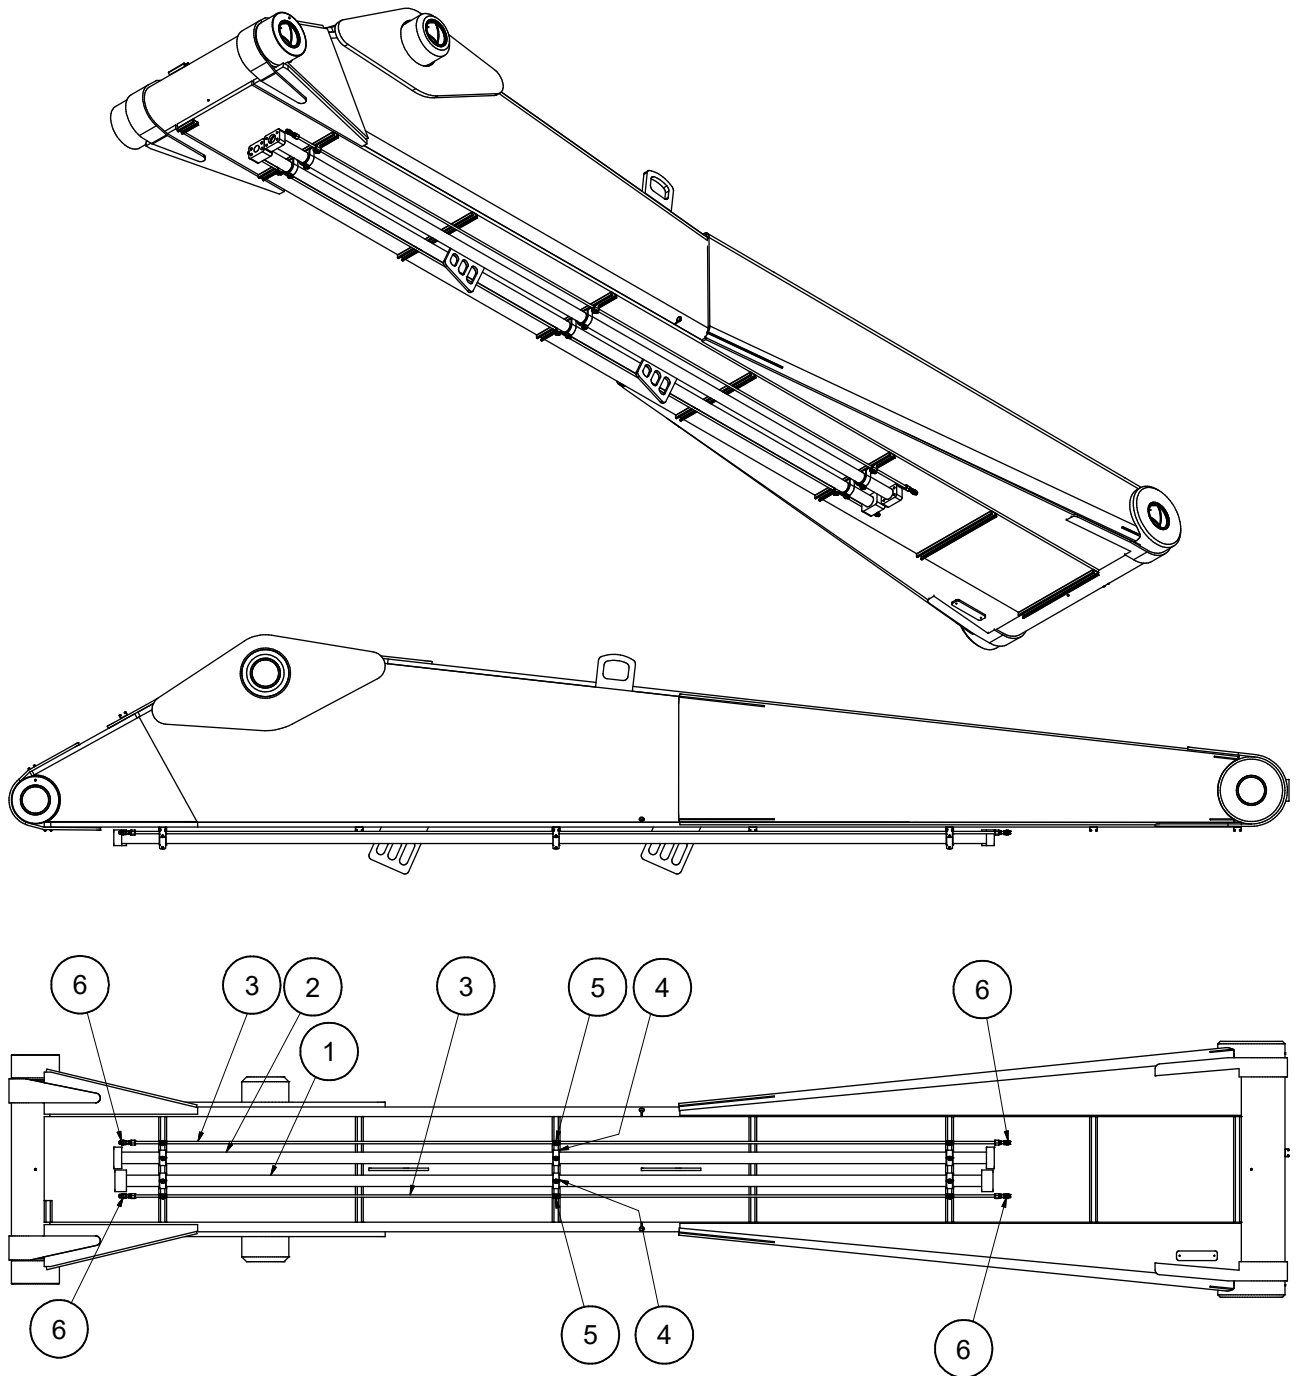

Hydraulic System - Boom

Item	Part No.	Qty	Description	Item	Part No.	Qty	Description
	598260		Hydraulic System Boom				
1	598269	1	. Tube	4	242243	6	. Clamp
2	598270	1	. Tube	5	231251	6	. Clamp
3	598268	2	. Assembly, Tube	6	R833653	4	. Fitting