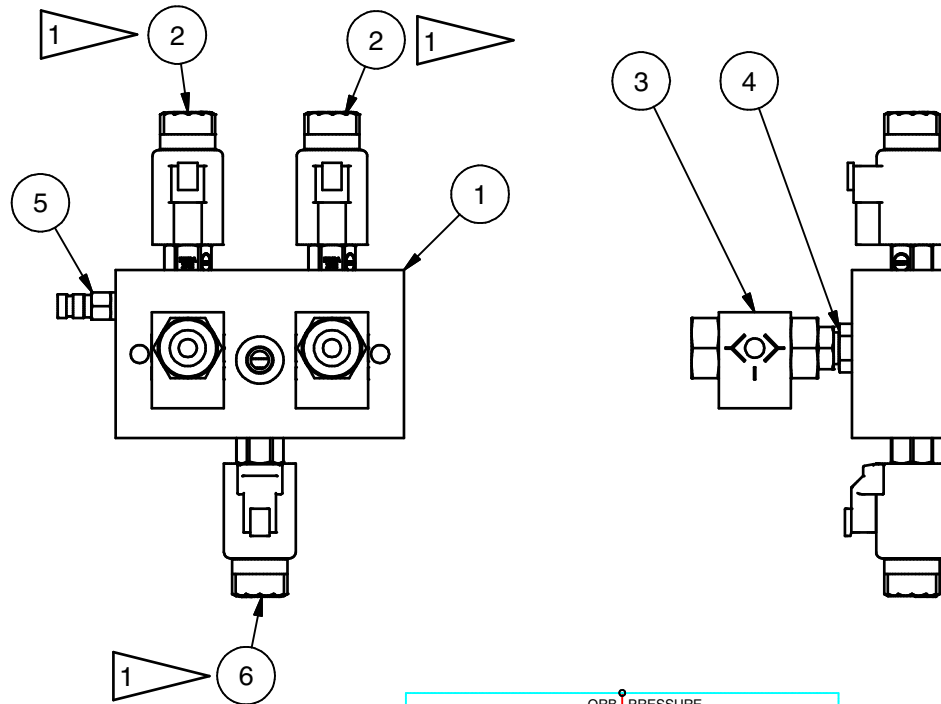

Manifold Assembly, Brake Buttons

NOTES:

 TORQUE VALVES TO 30-35 FT-LBS

Item	Part No.	Qty	Description	Item	Part No.	Qty	Description
	598131		Manifold Assembly				
1	598132	1	. Manifold	4	227468	2	. Fitting
2	256262	2	. Valve	5	R14040	1	. Coupler, Male
	254539	1	.. Seal Kit	6	598133	1	. Valve
3	245031	2	. Shuttle Valve		599645	1	.. Seal Kit