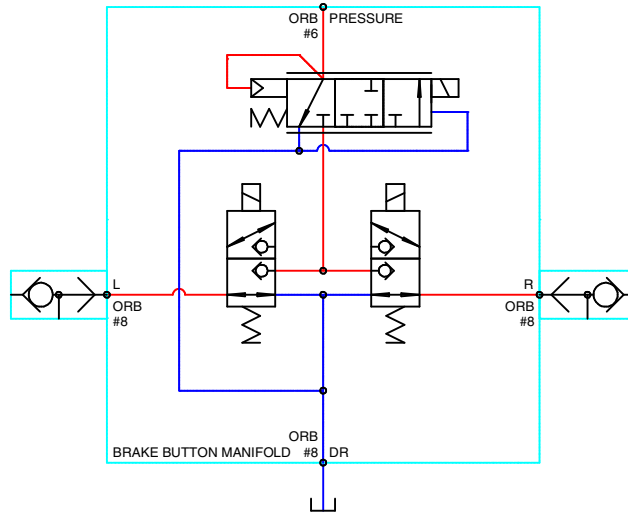

Manifold Assembly, Brake Buttons

NOTES:

 TORQUE VALVES TO 30-35 FT-LBS

Item	Part No.	Qty	Description	Item	Part No.	Qty	Description
	598131		Manifold Assembly				
1	598132	1	. Manifold	4	227468	2	. Fitting
2	256262	2	. Valve	5	R14040	1	. Coupler, Male
	254539	1	.. Seal Kit	6	598133	1	. Valve
3	245031	2	. Shuttle Valve		599645	1	.. Seal Kit