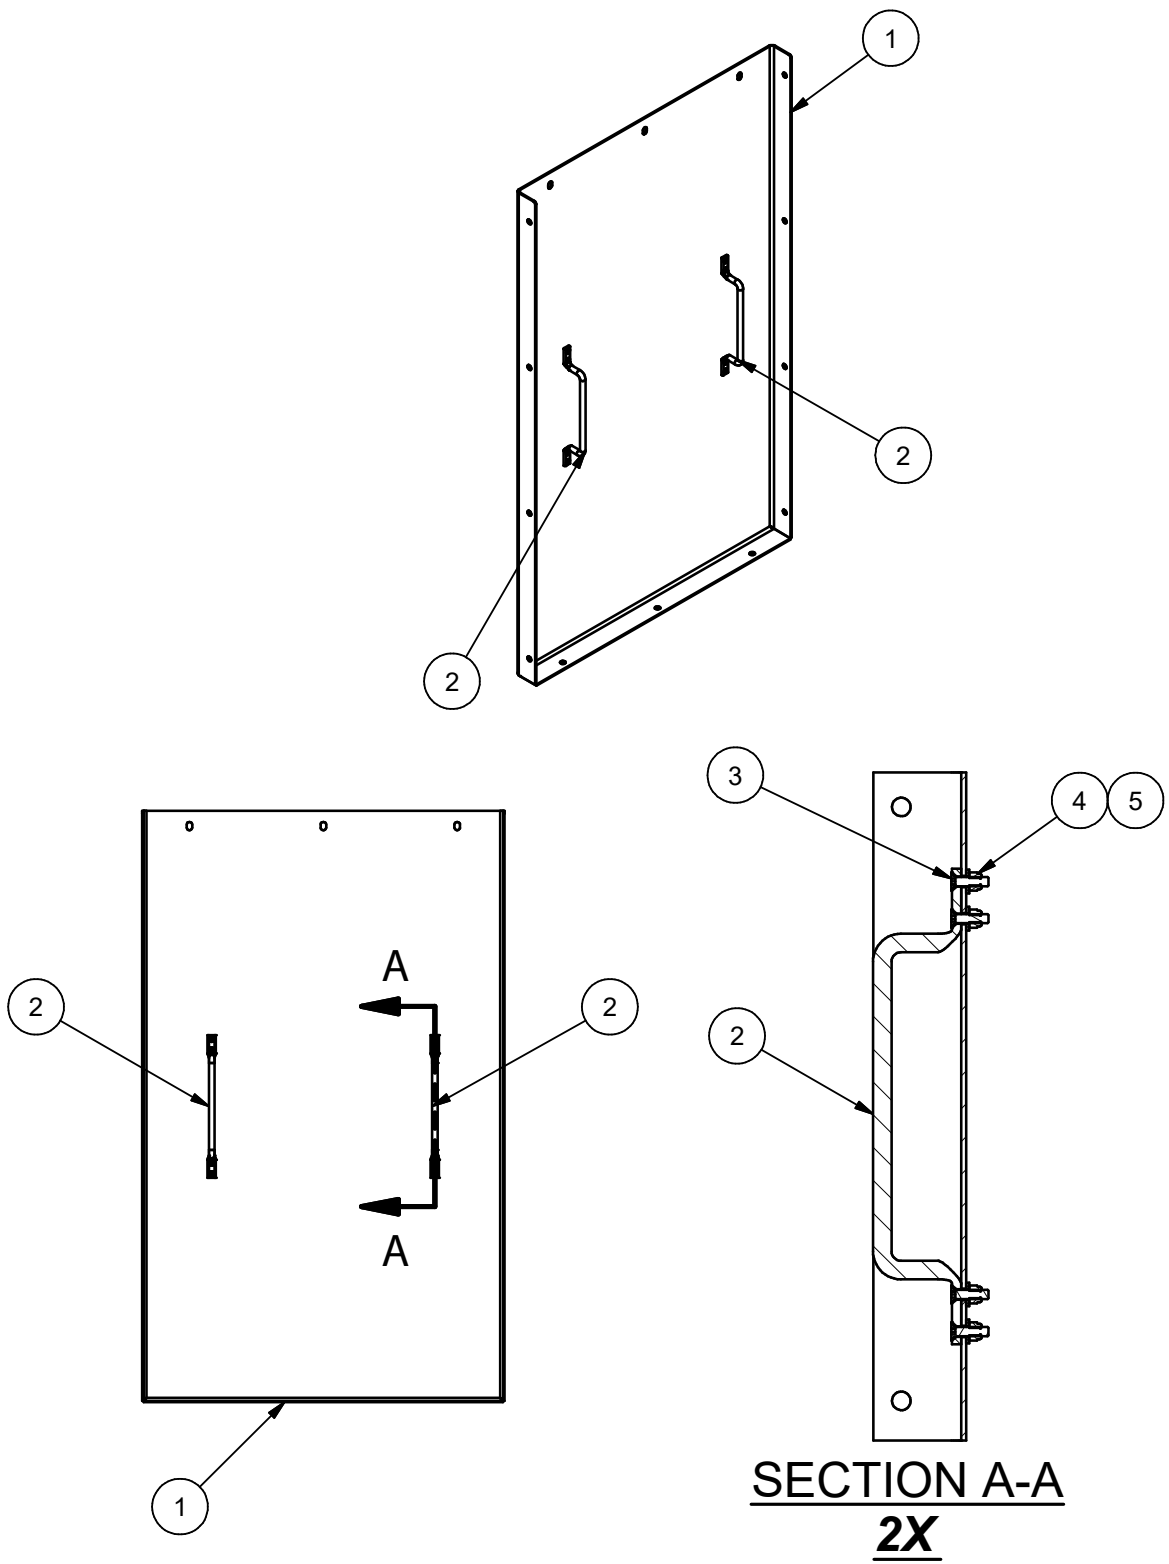

Panel Assembly

Item	Part No.	Qty	Description	Item	Part No.	Qty	Description
	<b>598103</b>		<b>Panel Assembly</b>				
1	598104	1	. Plate, Panel	4	R13811189	8	. Locknut
2	200304	2	. Handle, Hand Grip	5	221763W	8	. Washer
3	Y09G-0416	8	. Capscrew				