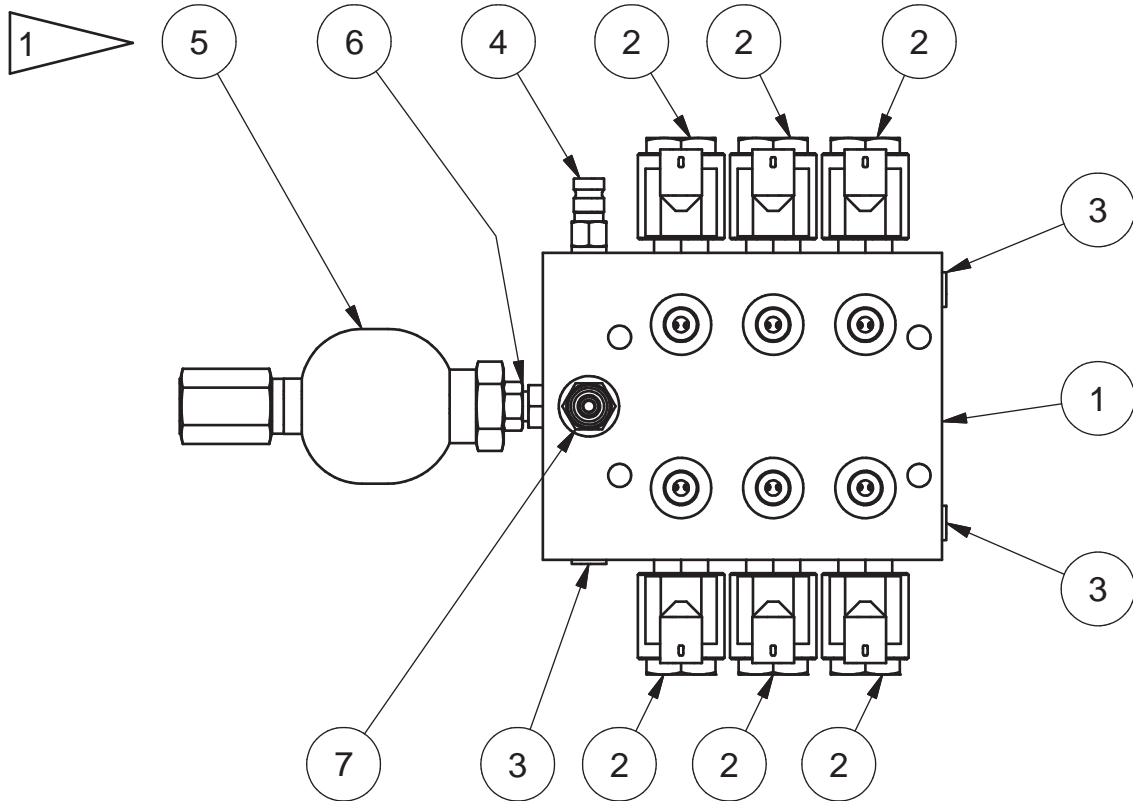

Manifold Assembly

NOTES:

 CHARGE ACCUMULATOR NITROGEN PRE-CHARGE TO 150 PSI.

Item	Part No.	Qty	Description	Item	Part No.	Qty	Description
	598028		Manifold Assembly				
1	598027	1	. Manifold	4	R14040	1	. Coupler, Male
2	250365	6	. Cartridge, Valve	5	2312268	1	. Accumulator
	250589	1	.. Coil	6	229347	1	. Fitting
	250590	1	.. Seal Kit	7	598029	1	. Fitting
3	235387	3	. Fitting				