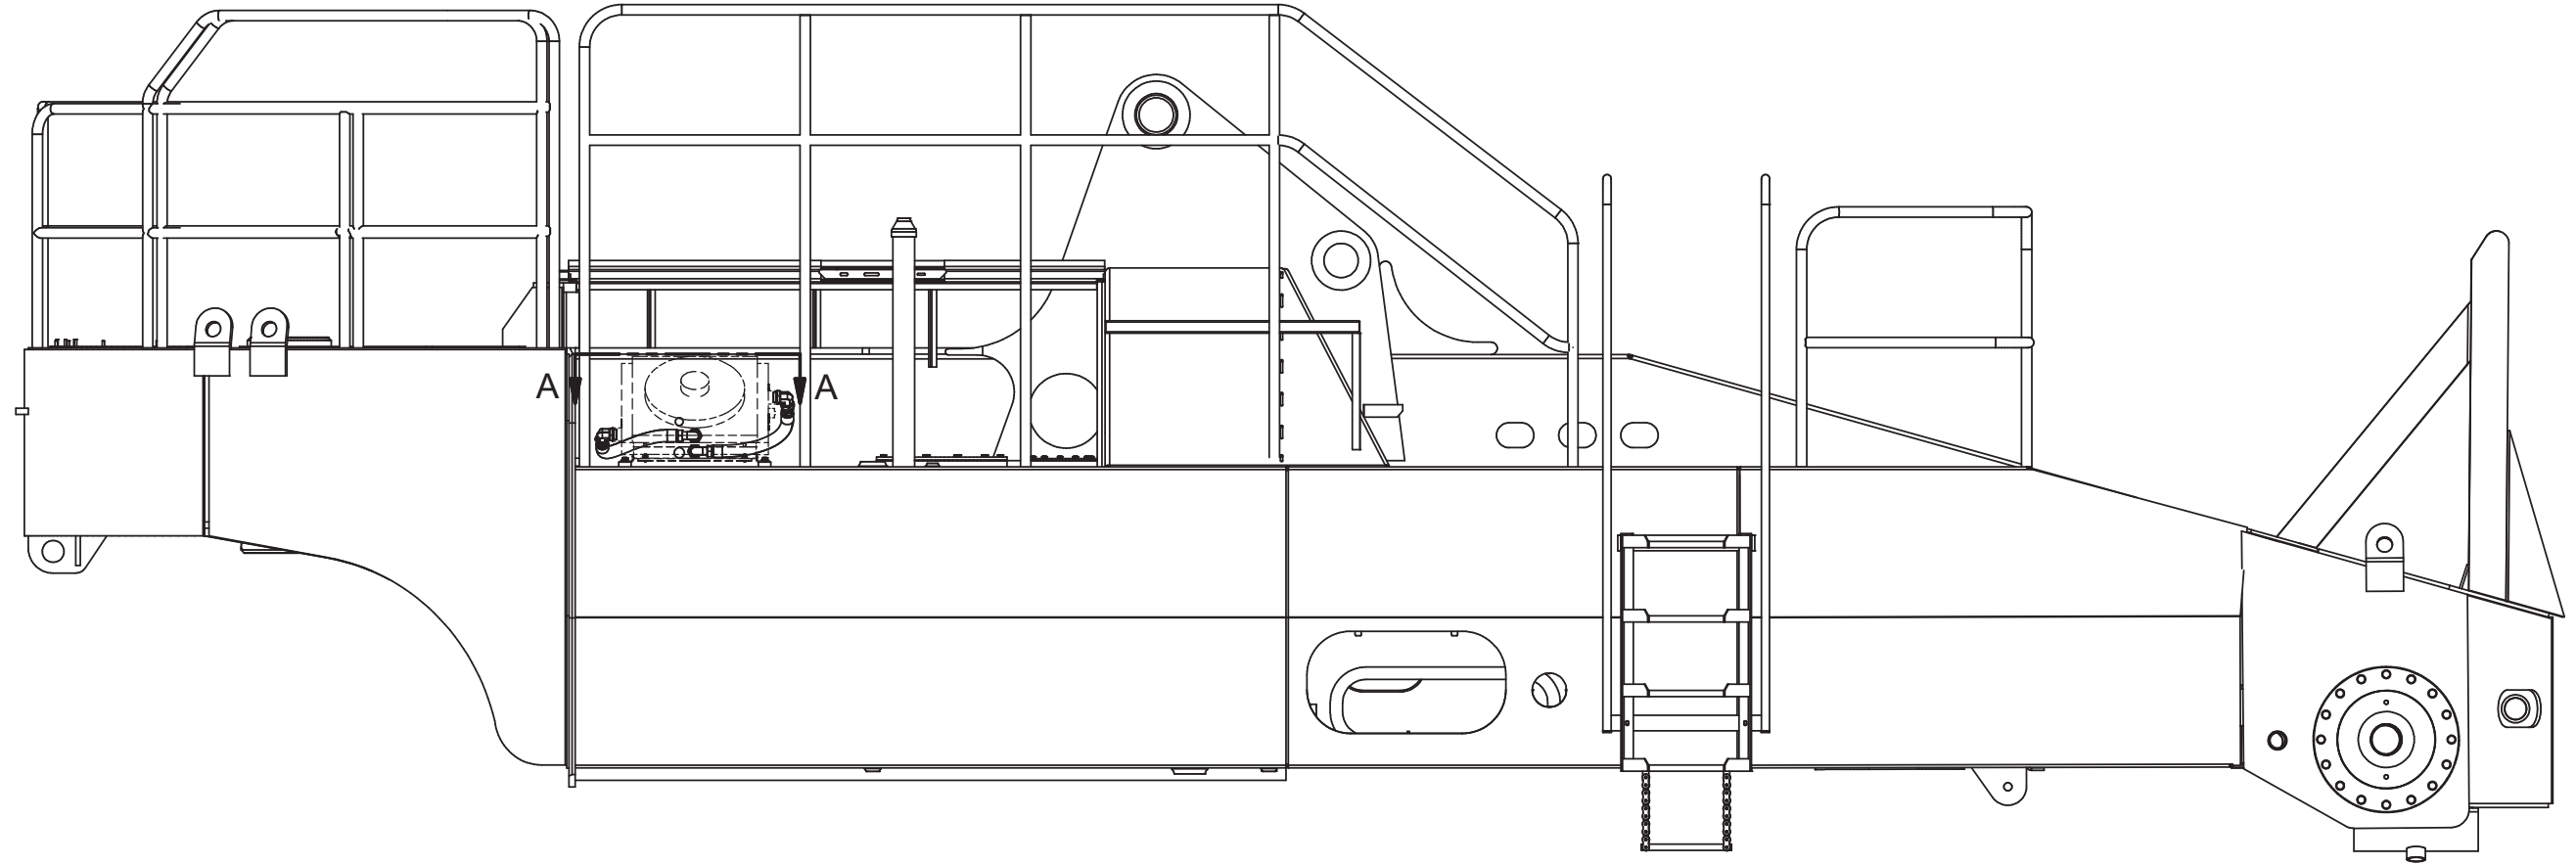

Kit; Hydraulic Cooler Relocation

Kit; Hydraulic Cooler Relocation

Item	Part No.	Qty	Description	Item	Part No.	Qty	Description
	596574		Kit; Hydraulic Cooler Relocation				
1	221560W	4	. Capscrew	5	593708	1	. Hose Assembly
2	221771W	4	. Washer	6	591080	1	. Hose Assembly
3	209714	2	. Fitting	7	232862	2	. Fitting
4	221231	2	. Fitting				