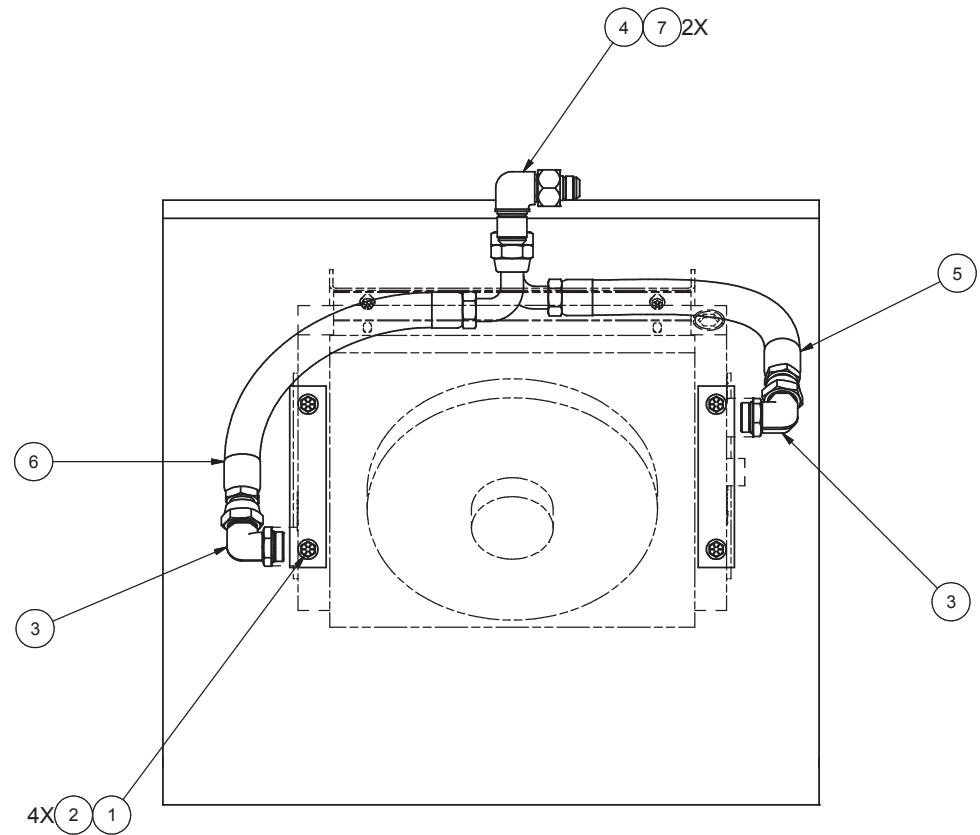

Kit; Hydraulic Cooler Relocation

Kit; Hydraulic Cooler Relocation

Item	Part No.	Qty	Description	Item	Part No.	Qty	Description
	596574		Kit; Hydraulic Cooler Relocation				
1	221560W	4	. Capscrew	5	593708	1	. Hose Assembly
2	221771W	4	. Washer	6	591080	1	. Hose Assembly
3	209714	2	. Fitting	7	232862	2	. Fitting
4	221231	2	. Fitting				