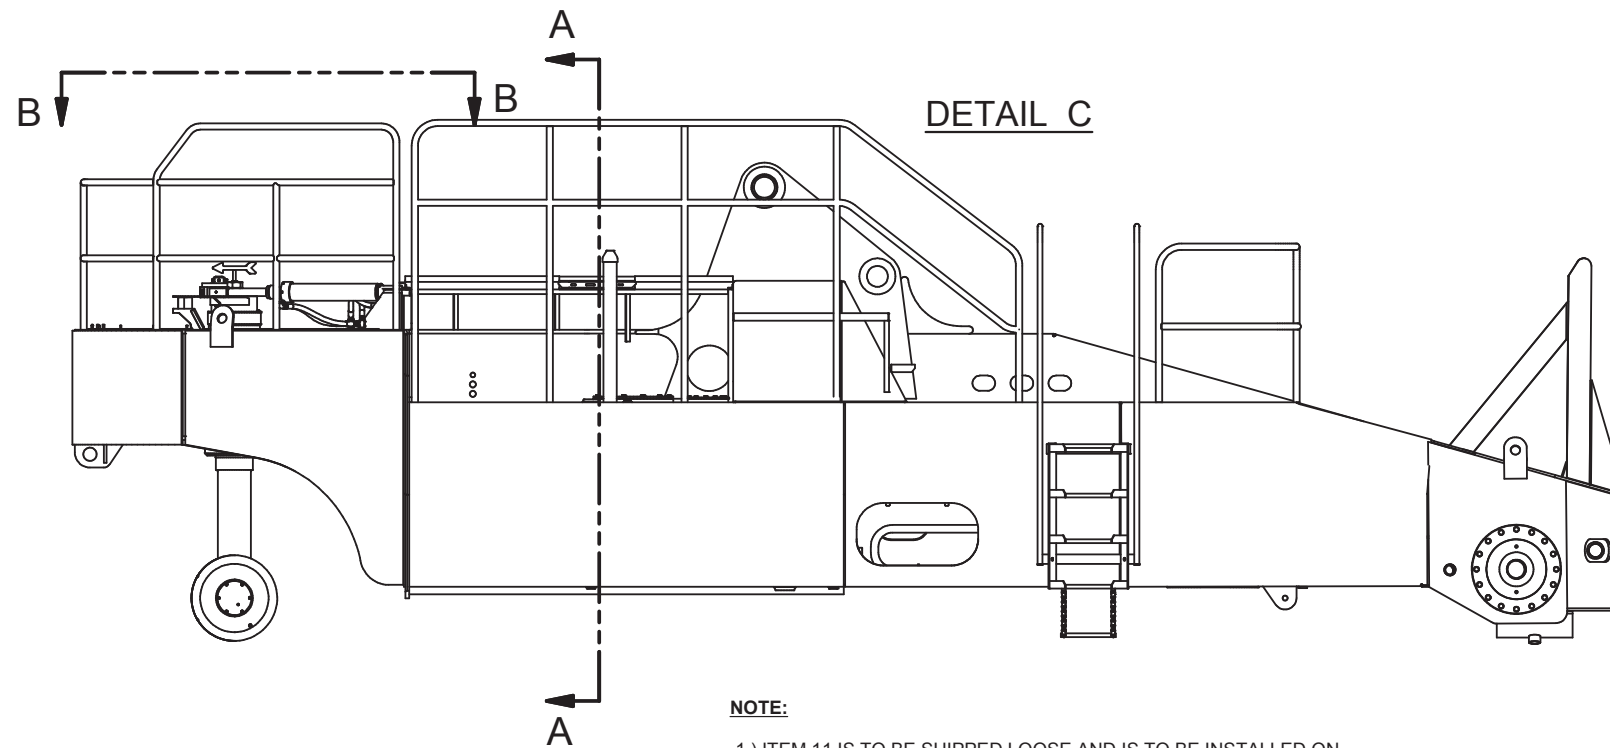

DETAIL C

NOTE:
1.) ITEM 11 IS TO BE SHIPPED LOOSE AND IS TO BE INSTALLED ON LOCATION.