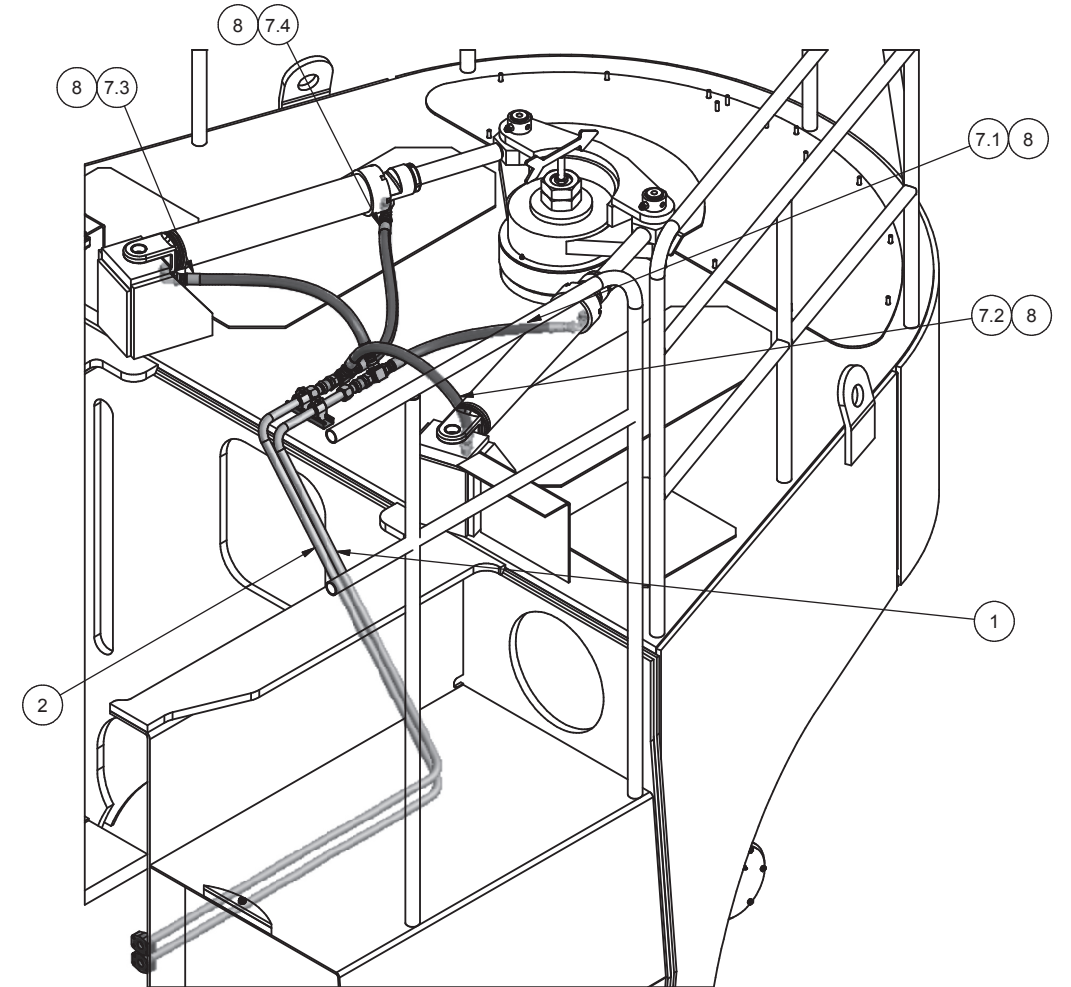

DETAIL C

NOTE:
1.) ITEM 11 IS TO BE SHIPPED LOOSE AND IS TO BE INSTALLED ON LOCATION.