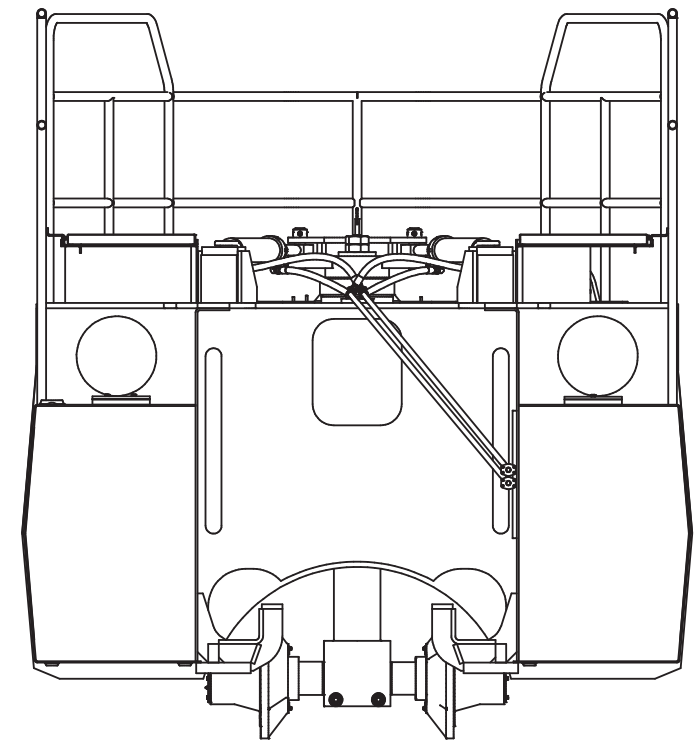

## Hydraulic System Steering

Item	Part No.	Qty	Description	Item	Part No.	Qty	Description
	<b>596371</b>		<b>Hydraulic System Steering</b>				
1	596372	1	. Assembly, Tube	7	596374	1	. Kit, Hose
2	596373	1	. Assembly, Tube	7.1	204665	1	. . Hose Assembly
3	572900	1	. Channel	7.2	204665	1	. . Hose Assembly
4	231250	2	. Clamp	7.3	204665	1	. . Hose Assembly
5	209810	2	. Fitting	7.4	204665	1	. . Hose Assembly
6	209087	2	. Fitting	8	209490	4	. Fitting
				9	* 234081	1	. Valve

\* See Separate Coverage

VIEW B-B

DETAIL C

**NOTE:**  
1.) ITEM 11 IS TO BE SHIPPED LOOSE AND IS TO BE INSTALLED ON LOCATION.

SECTION A-A