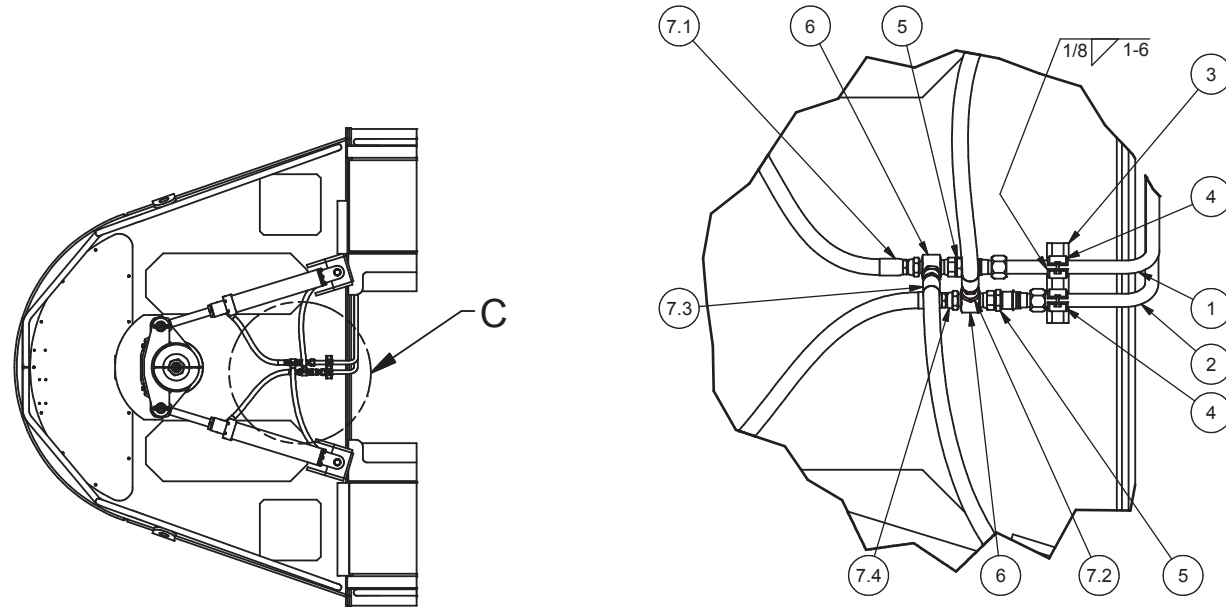

VIEW B-B

NOTE:
1.) ITEM 11 IS TO BE SHIPPED LOOSE AND IS TO BE INSTALLED ON LOCATION.