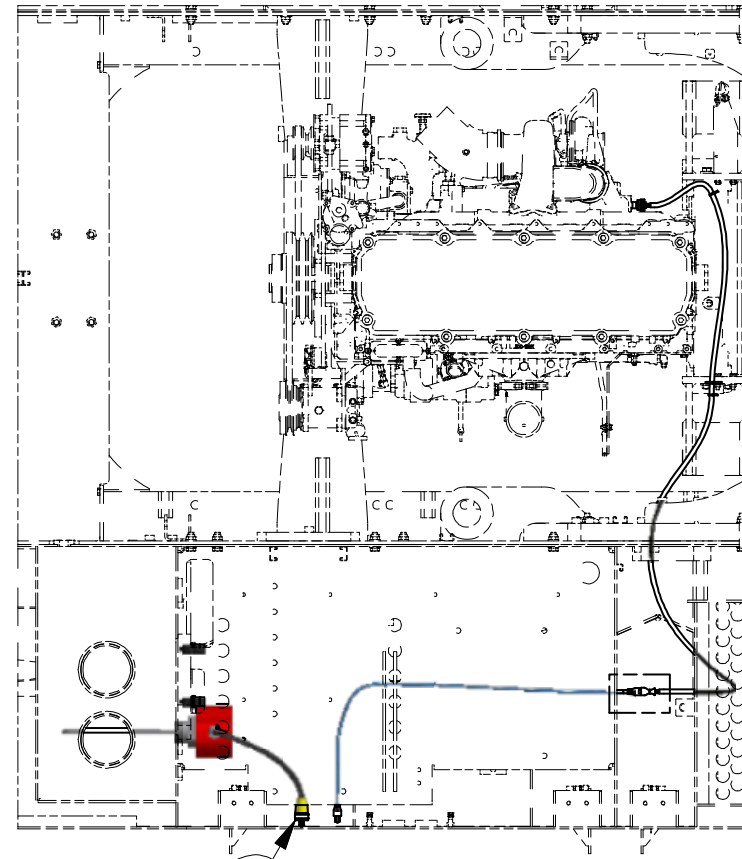

Installation, Hydraulic Tank Heater

Installation, Hydraulic Tank Heater

Item	Part No.	Qty	Description	Item	Part No.	Qty	Description
	594307		Opt - Hydraulic Tank Heater				
2.1	* 550357	1	. Heater Assembly, Tank-Short				
2.2	596296	1	. Decal, Hydraulic Tank Heater				
2.3	73969	1	. Cable Tie				
2.4	595326	1	. Mount, Tack				
2.5	CBT0009623	5	. Cable Tie (Not Shown)				

* See Separate Coverage

NOTES:

- 4 ITEM 2.1 CORD (LENGTH 6') IS NOT ACCURATLY DEPICTED IN DRAWING.
- 4 ITEM 2.1 EXCESS CORD IS TO BE WOUND AND CLAMPED INSIDE ITEM 2.3.