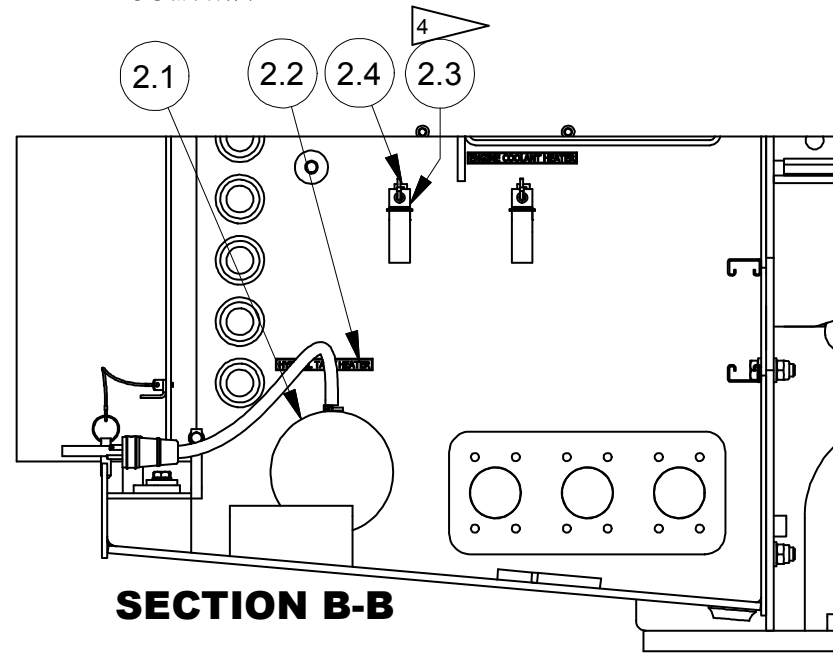

Installation, Hydraulic Tank Heater

Installation, Hydraulic Tank Heater

Item	Part No.	Qty	Description	Item	Part No.	Qty	Description
	594307		Opt - Hydraulic Tank Heater				
2.1	* 550357	1	. Heater Assembly, Tank-Short				
2.2	596296	1	. Decal, Hydraulic Tank Heater				
2.3	73969	1	. Cable Tie				
2.4	595326	1	. Mount, Tack				
2.5	CBT0009623	5	. Cable Tie (Not Shown)				

* See Separate Coverage

NOTES:

- 4 ITEM 2.1 CORD (LENGTH 6') IS NOT ACCURATLY DEPICTED IN DRAWING.
- 4 ITEM 2.1 EXCESS CORD IS TO BE WOUND AND CLAMPED INSIDE ITEM 2.3.