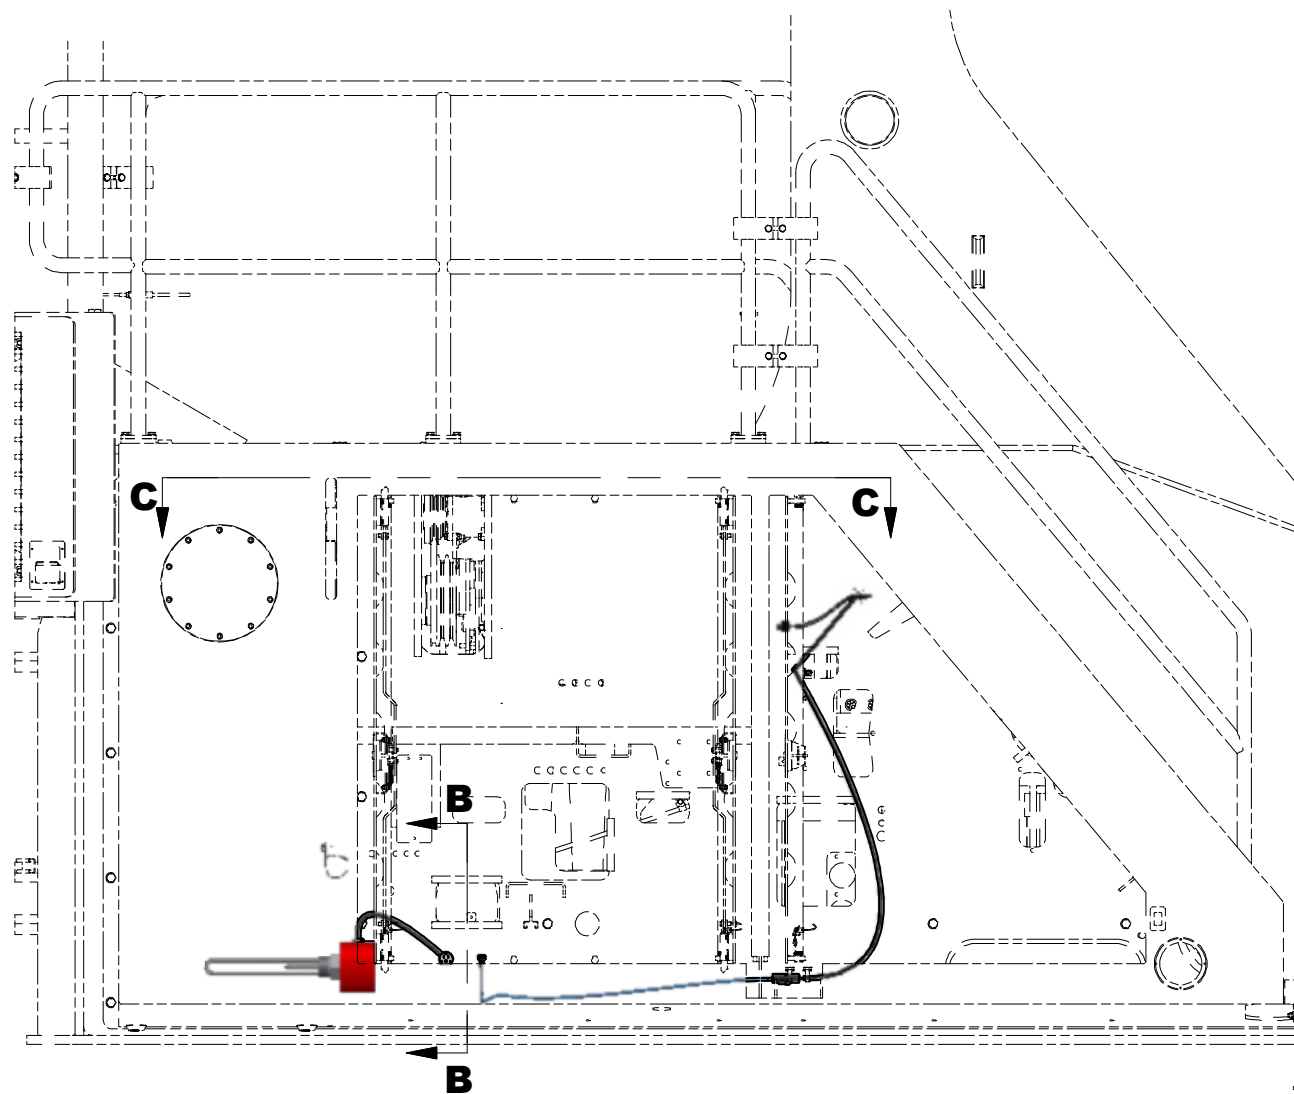

Installation, Hydraulic Tank Heater

Installation, Hydraulic Tank Heater

Item	Part No.	Qty	Description	Item	Part No.	Qty	Description
	594307		Opt - Hydraulic Tank Heater				
2.1	* 550357	1	. Heater Assembly, Tank-Short				
2.2	596296	1	. Decal, Hydraulic Tank Heater				
2.3	73969	1	. Cable Tie				
2.4	595326	1	. Mount, Tack				
2.5	CBT0009623	5	. Cable Tie (Not Shown)				

* See Separate Coverage

NOTES:

- 4 ITEM 2.1 CORD (LENGTH 6') IS NOT ACCURATLY DEPICTED IN DRAWING.
- 4 ITEM 2.1 EXCESS CORD IS TO BE WOUND AND CLAMPED INSIDE ITEM 2.3.