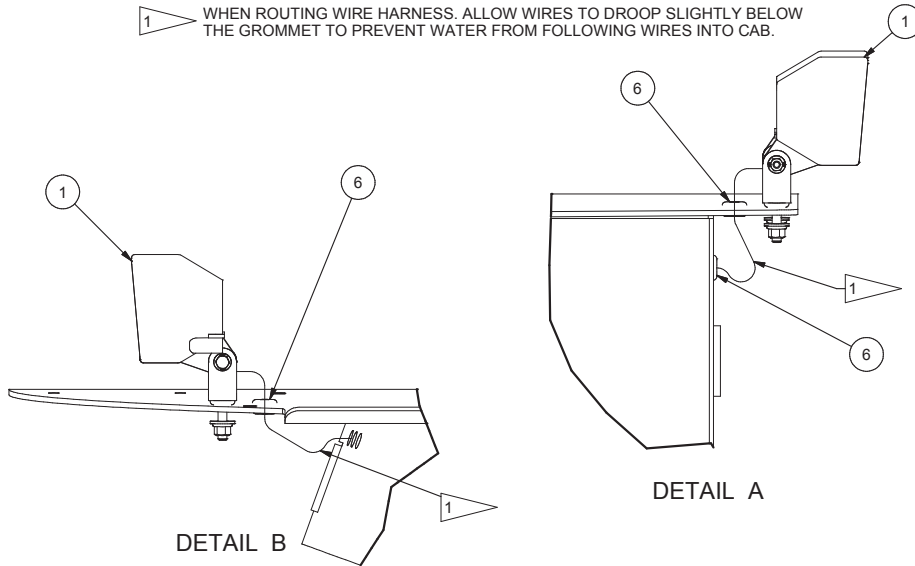

Light Installation - Cab

1 WHEN ROUTING WIRE HARNESS, ALLOW WIRES TO DROOP SLIGHTLY BELOW THE GROMMET TO PREVENT WATER FROM FOLLOWING WIRES INTO CAB.

Item	Part No.	Qty	Description	Item	Part No.	Qty	Description
	594299		Lights Installation, Cab				
1	258338	2	. Floodlight				
6	236806	0	. Grommet, Rubber				