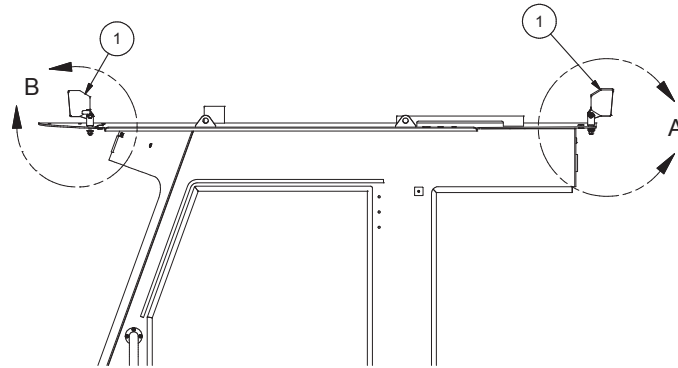

Light Installation - Cab

1 WHEN ROUTING WIRE HARNESS, ALLOW WIRES TO DROOP SLIGHTLY BELOW THE GROMMET TO PREVENT WATER FROM FOLLOWING WIRES INTO CAB.

Item	Part No.	Qty	Description	Item	Part No.	Qty	Description
	594299		Lights Installation, Cab				
1	258338	2	. Floodlight				
6	236806	0	. Grommet, Rubber				