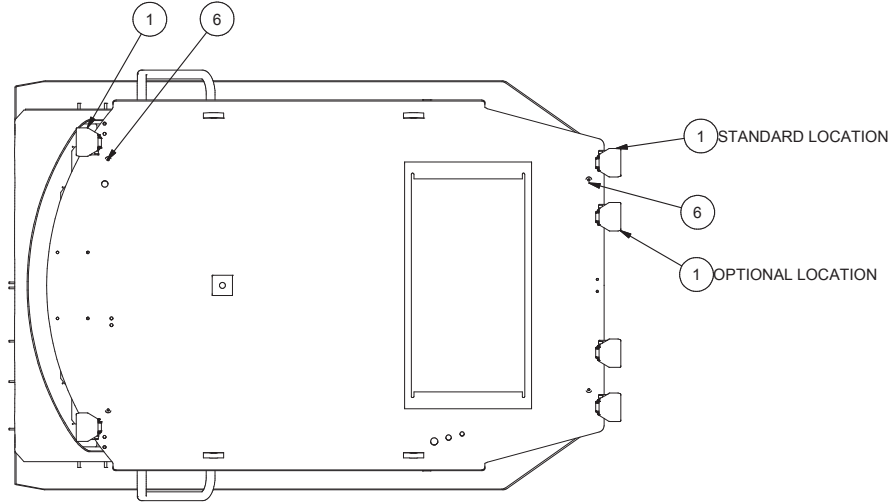

Light Installation - Cab

1 WHEN ROUTING WIRE HARNESS, ALLOW WIRES TO DROOP SLIGHTLY BELOW THE GROMMET TO PREVENT WATER FROM FOLLOWING WIRES INTO CAB.

Item	Part No.	Qty	Description	Item	Part No.	Qty	Description
	594299		Lights Installation, Cab				
1	258338	2	. Floodlight				
6	236806	0	. Grommet, Rubber				