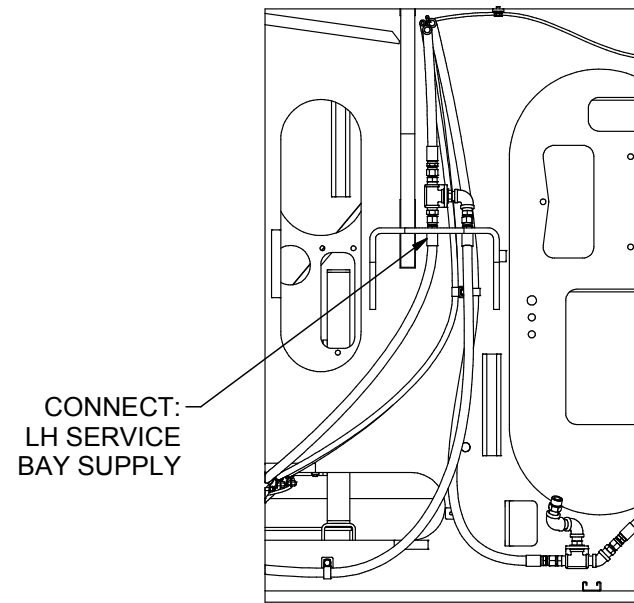

SECTION A-A
SOME COMPONENTS NOT SHOWN FOR CLARITY