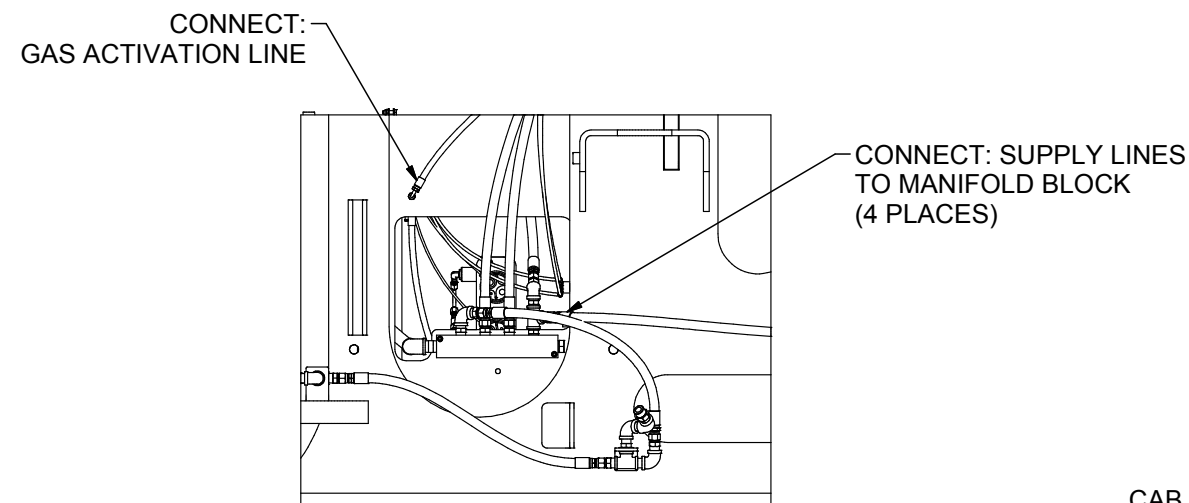

SECTION B-B
SOME COMPONENTS NOT SHOWN FOR CLARITY