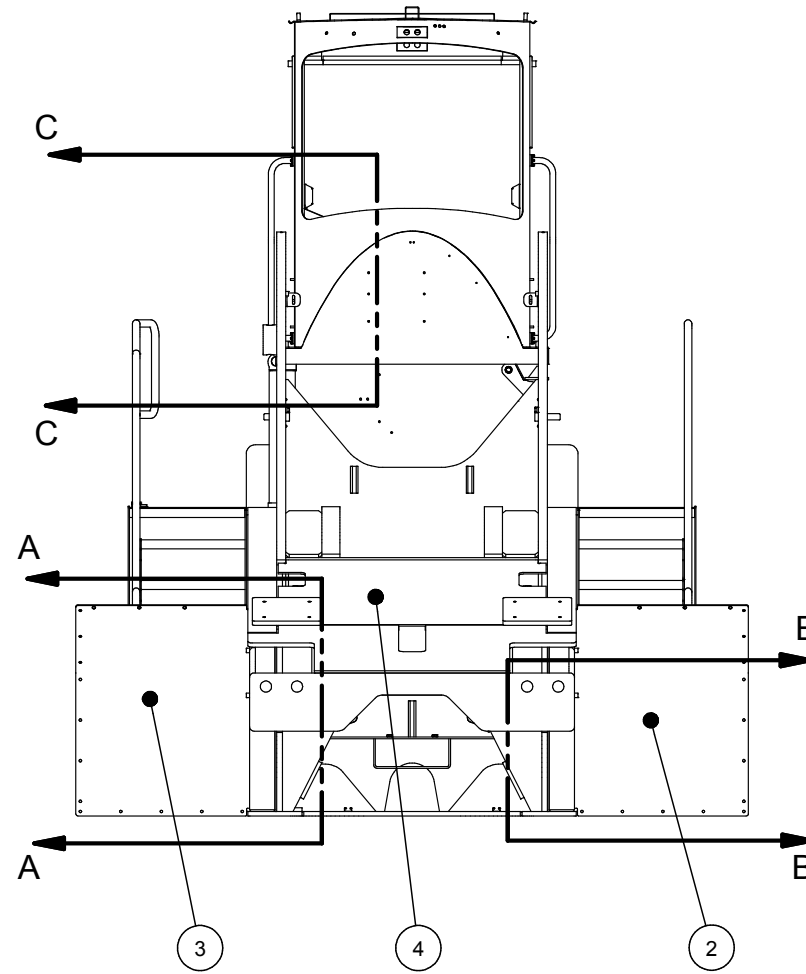

SECTION A-A
SOME COMPONENTS NOT SHOWN FOR CLARITY