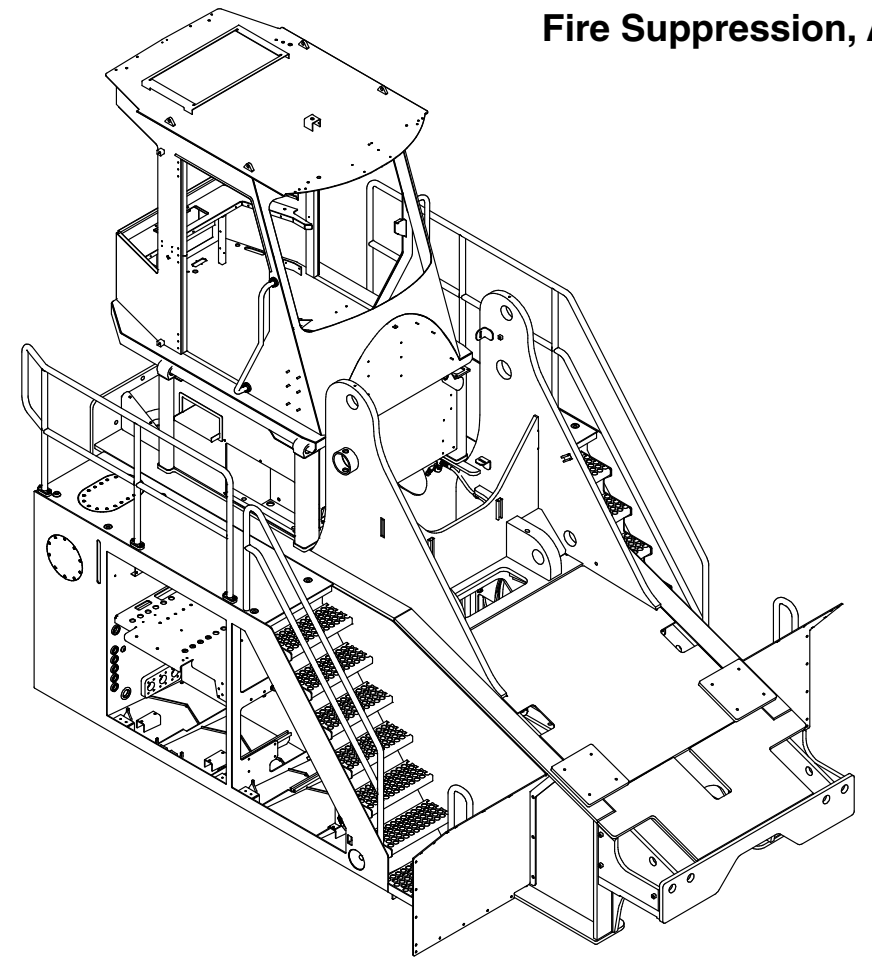

SECTION A-A
SOME COMPONENTS NOT SHOWN FOR CLARITY