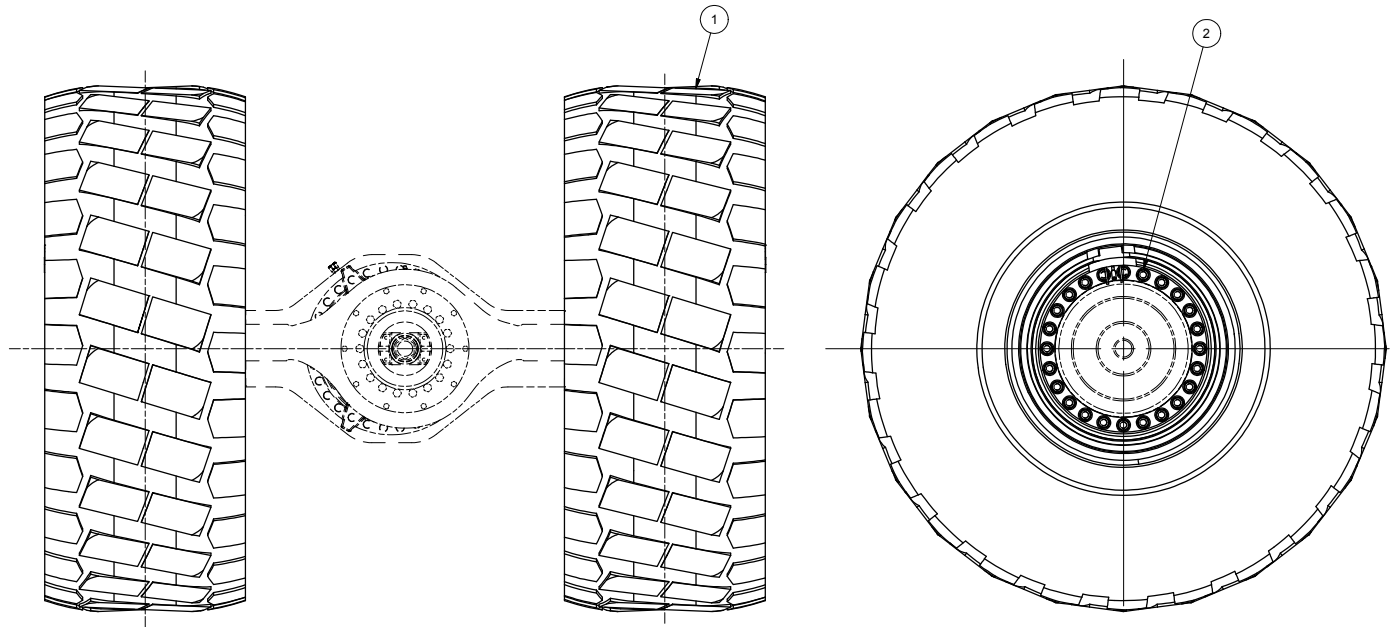

Installation, Rear Wheel

NOTES:

1. TORQUE ITEM 2 TO 450-500 FT-LBS

Item	Part No.	Qty	Description	Item	Part No.	Qty	Description
	594286		Installation, Rear Wheel				
1	* 594708	2	. Wheel Assembly, Single W/O Hub				
2	591870	48	. Nut, Wheel				