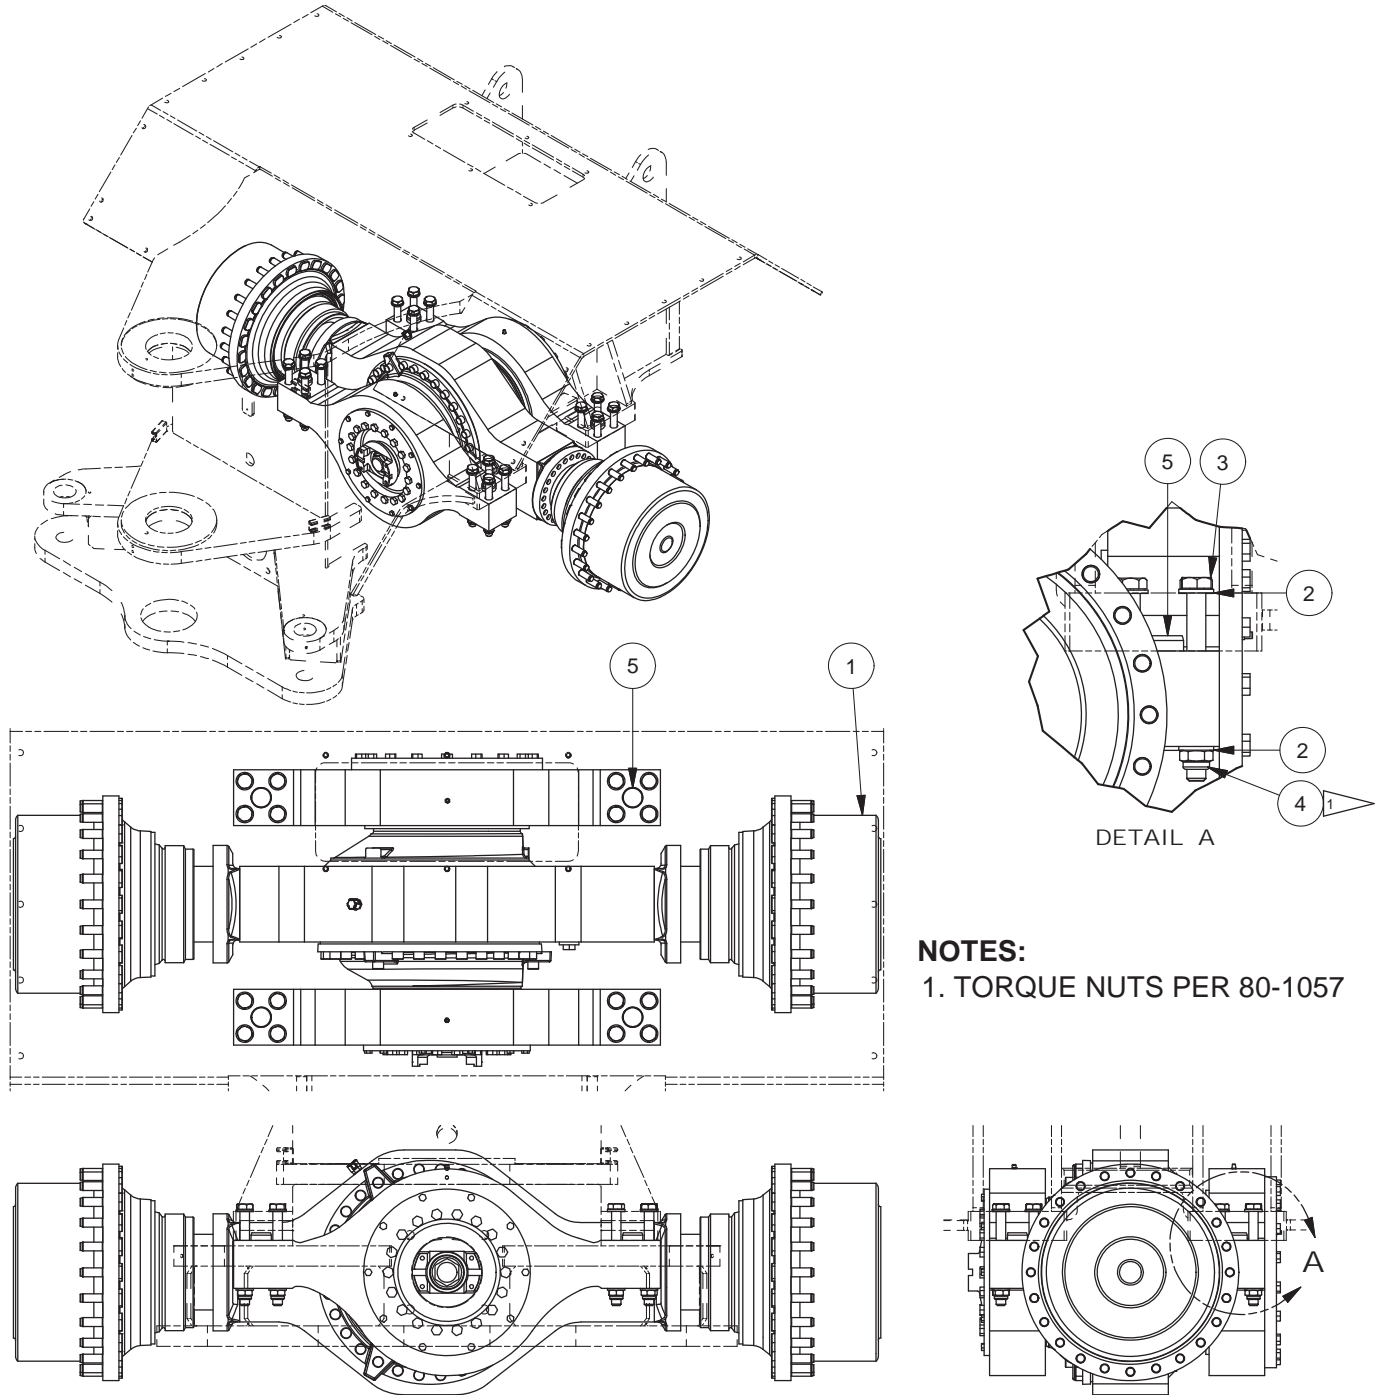

Installation, Axle, Rear

NOTES:
1. TORQUE NUTS PER 80-1057

Item	Part No.	Qty	Description	Item	Part No.	Qty	Description
594282 Installation - Rear Axle							
1	* 601495	1	. Axle, Rear	4	302406W	16	. Locknut
2	296434W	32	. Hard Washer	5	595090	4	. Pin
3	595228	16	. Capscrew				