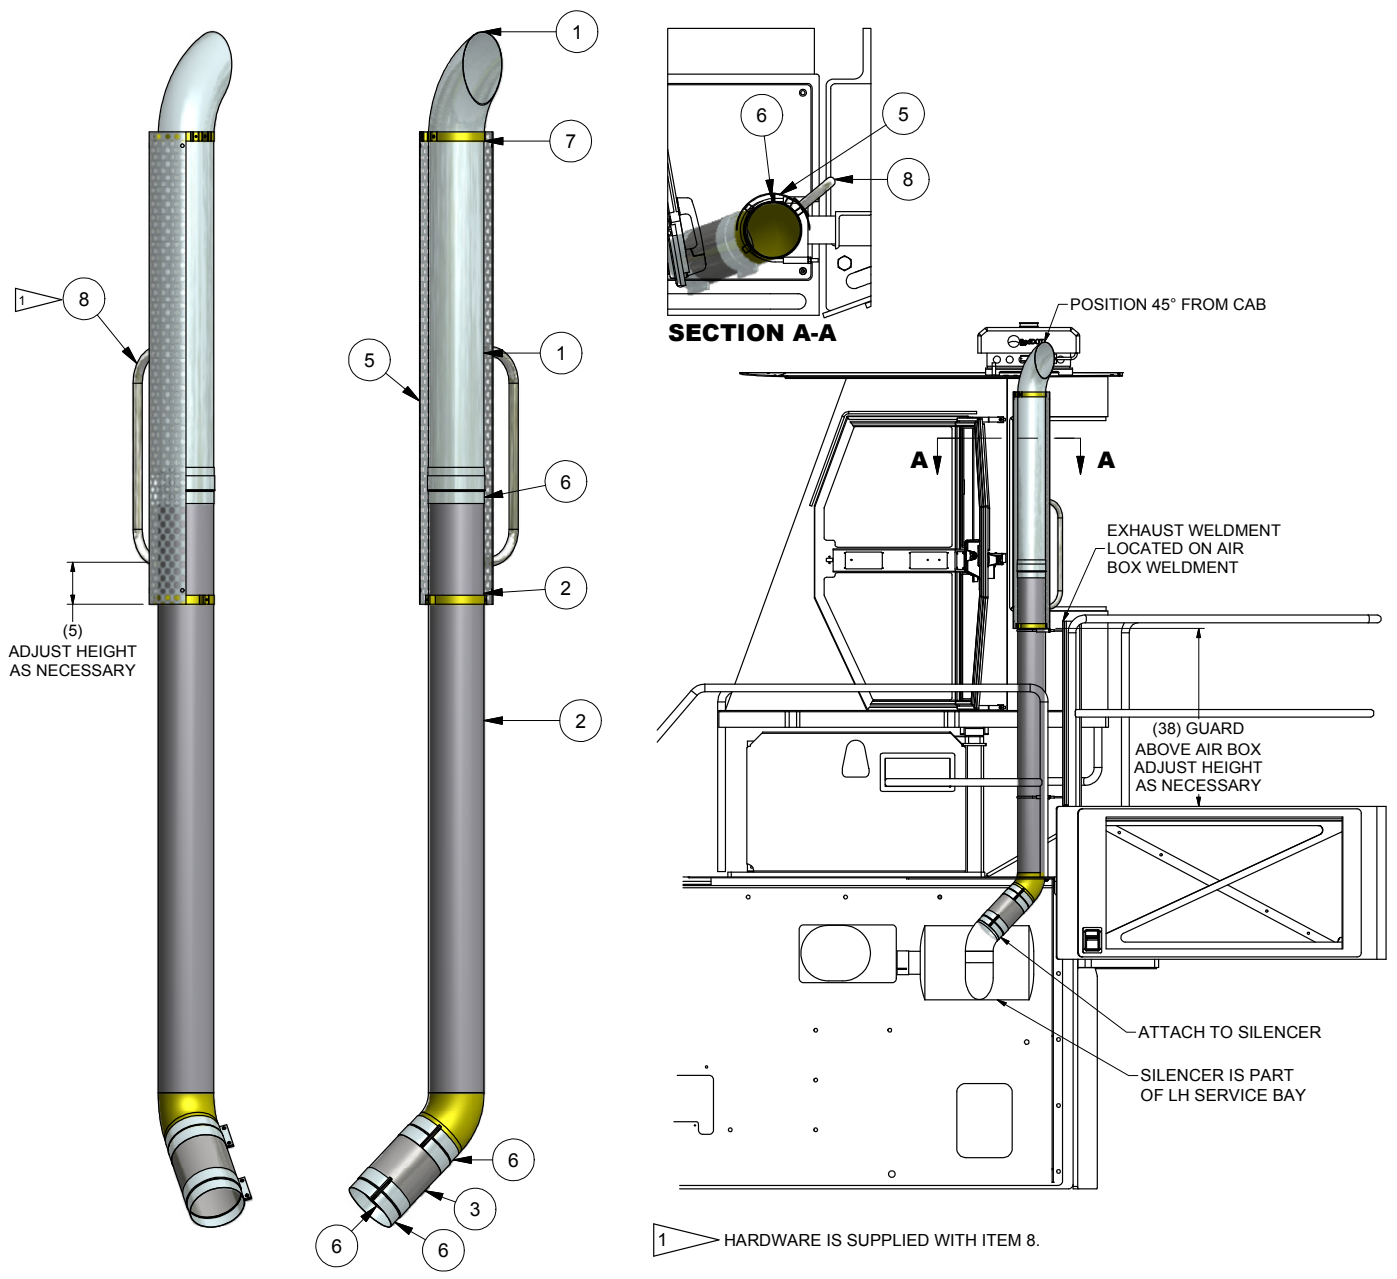

Installation, Exhaust, CAT

Item	Part No.	Qty	Description	Item	Part No.	Qty	Description
	594277		Installation, Exhaust, Cat				
1	251418	1	. Exhaust Stack	6	251421	3	. Clamp, Exhaust
2	596244	1	. Weldment, Stack	7	588367	2	. Kit, Clamp
3	596245-8.0	1	. Tube, Flex	8	240572	1	. Handle, Grab
5	588366	1	. Guard, Exhaust Tube				