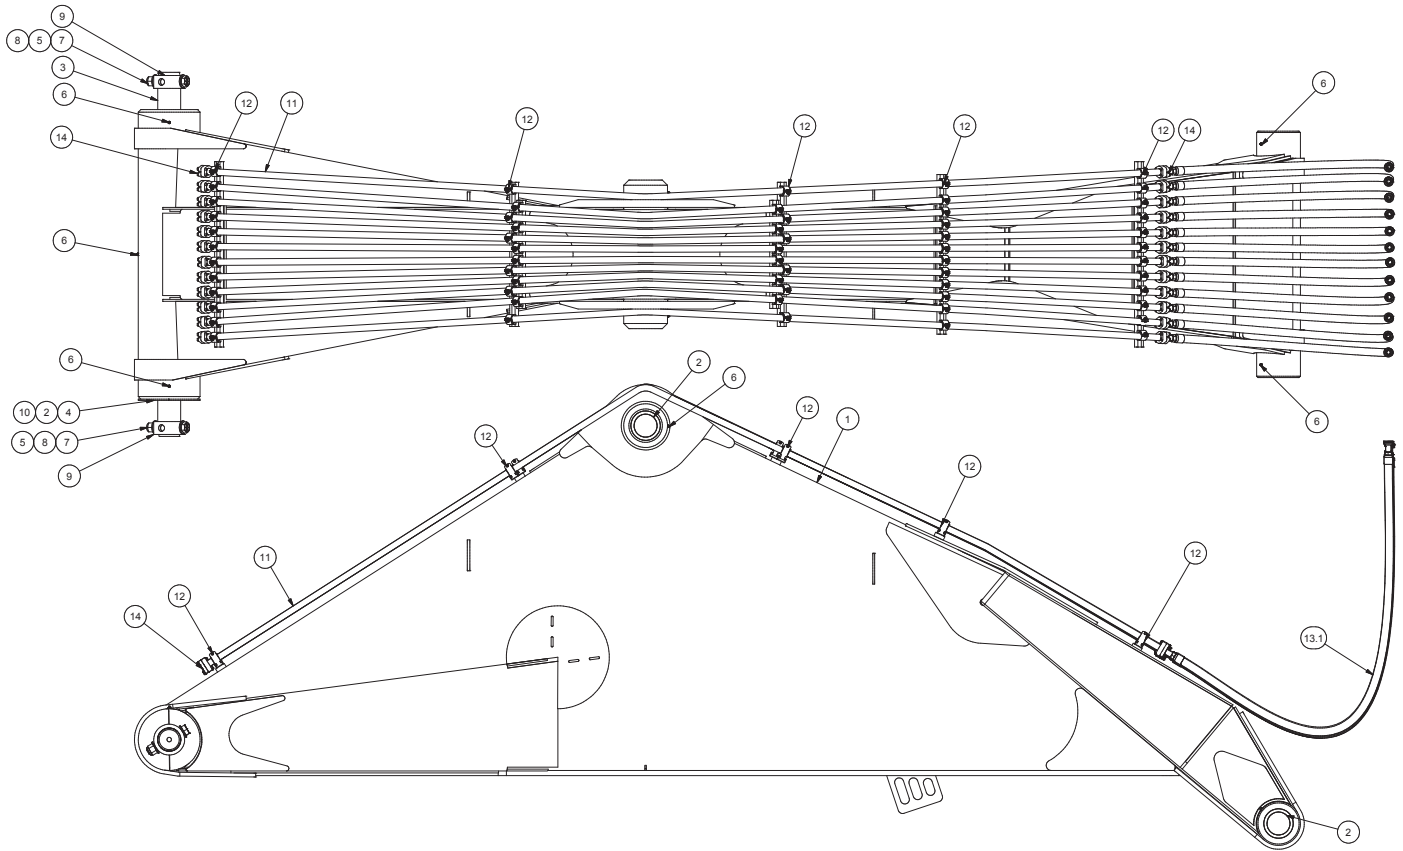

Boom Assembly

Item	Part No.	Qty	Description
	594090		Assembly, Boom
1	594095	1	. Weldment, Boom
2	538104	6	. Bushing
3	589782	1	. Pin
4	539653	1	. Shim
5	R13801922	2	. Capscrew
6	00191758	7	. Fitting, Lube, 16
7	R13803588	2	. Locknut
8	225851	4	. Hard Washer
9	523108	2	. Lock Collar

Item	Part No.	Qty	Description
10	528631	1	. Shim
11	594095	12	. Tube Weldment
12	231249	60	. Clamp
13	594590	1	. Kit, Hose
13.1	591031	12	. . Hose Assembly
14	11759	24	. Kit, Split Flange
	203443	1	. . O-Ring