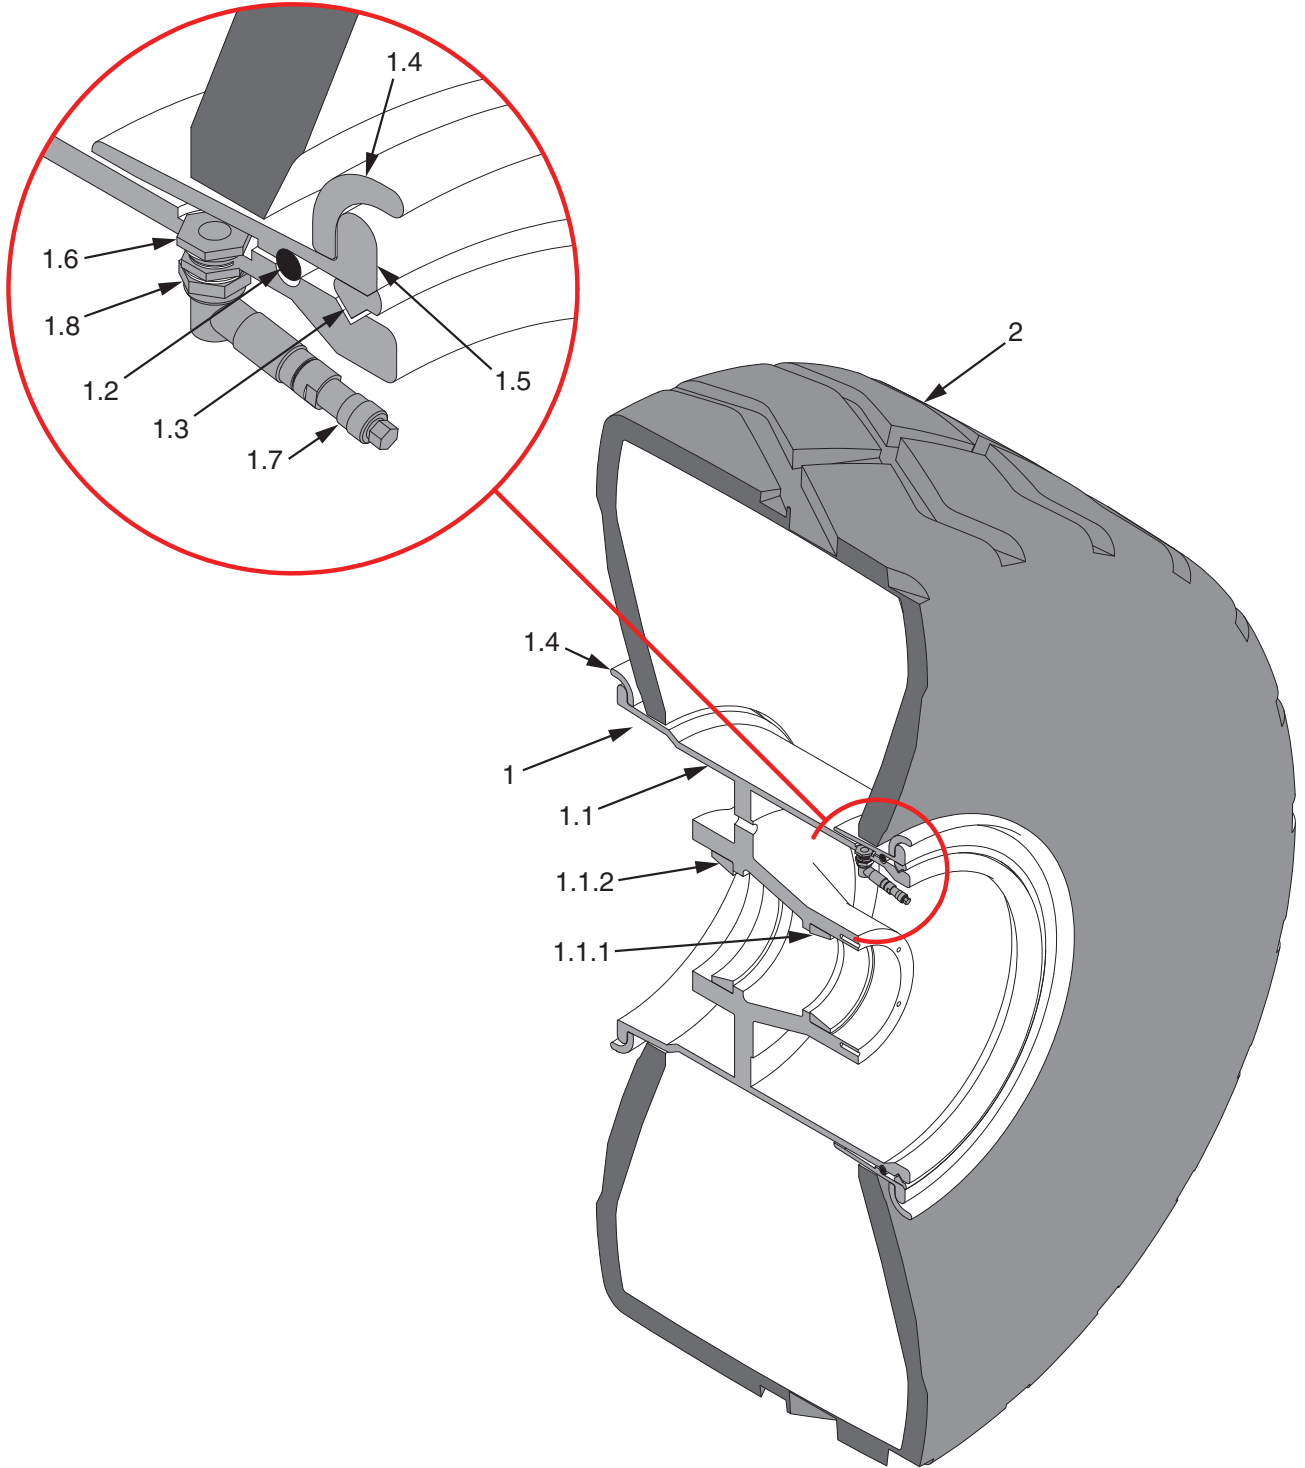

Rear Wheel Assembly

Item	Part No.	Qty	Description	Item	Part No.	Qty	Description
	590035		Rear Wheel Assembly				
1	589995	1	. Rim Assembly	15	226350	1	.. Bead Seat
1.1	574680	1	.. Rim Base	16	221834	1	.. Spud Assembly
1.1.1	225391	1	... Bearing Cup	17	221835	1	.. Housing, Core
1.1.2	204602	1	... Bearing Cup	18	222244	1	.. Stem, Valve
1.2	225495	1	.. O-Ring				
1.3	225494	1	.. Ring, Lock	2	589986	1	. Tire
1.4	206053	2	.. Flange				