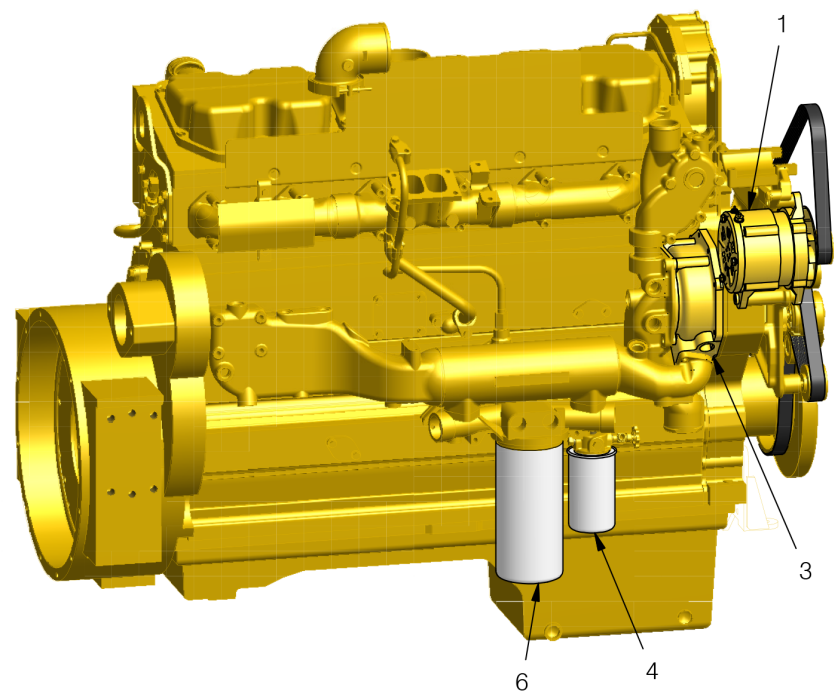

Engine, 540HP, C15

Item	Part No.	Qty	Description	Item	Part No.	Qty	Description
	589819		Engine				
1	591165	1	. Alternator	6	587565	1	. Filter, Oil
2	591166	1	. Starter	7	587568	1	. Filter, Fuel
3	591167	1	. Pump, Water	8	588188	1	. Separator, Fuel/Water
4	591168	1	. Water Conditioner				
5	*a - - - - -	1	. Belt				

*a See Power Unit (Section 2-1) for belt part number.