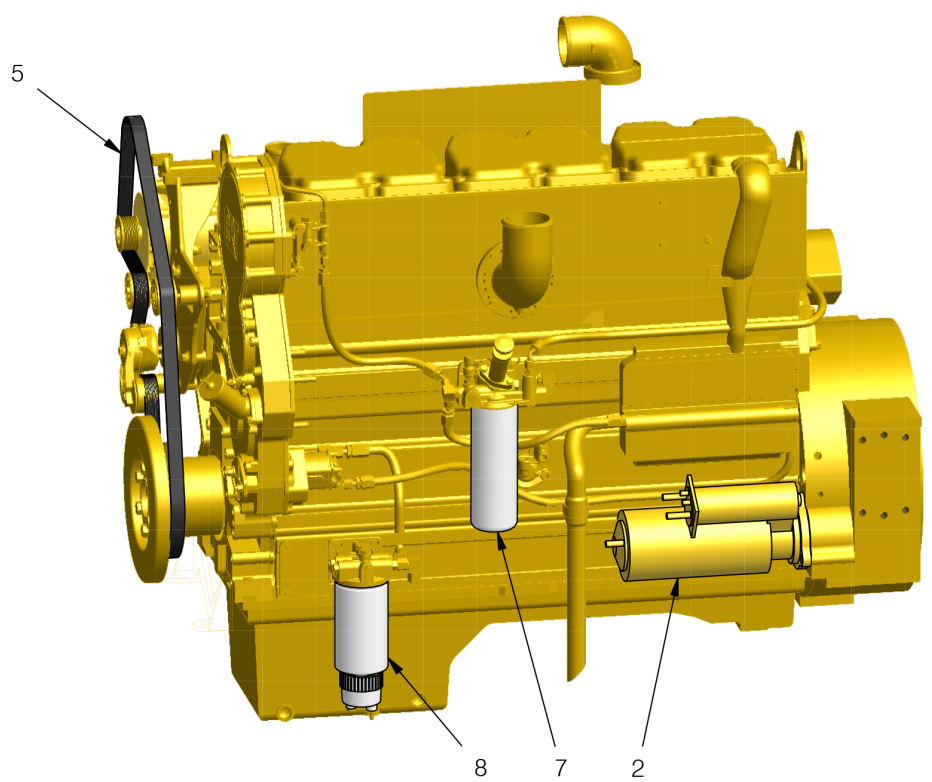

Engine, 540HP, C15

Item	Part No.	Qty	Description	Item	Part No.	Qty	Description
	589819		Engine				
1	591165	1	. Alternator	6	587565	1	. Filter, Oil
2	591166	1	. Starter	7	587568	1	. Filter, Fuel
3	591167	1	. Pump, Water	8	588188	1	. Separator, Fuel/Water
4	591168	1	. Water Conditioner				
5	*a - - - - -	1	. Belt				

*a See Power Unit (Section 2-1) for belt part number.