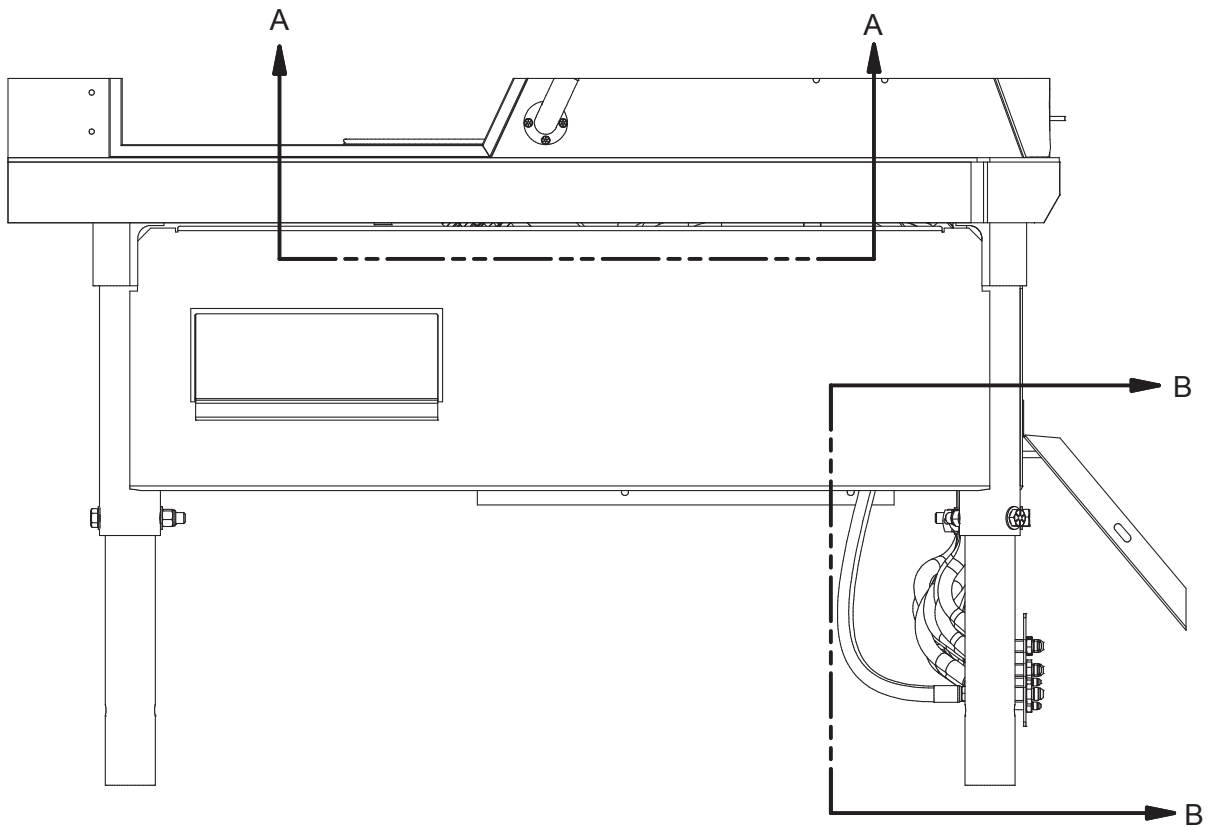

Hydraulic System - Seat to Bulkhead

Hydraulic System - Seat to Bulkhead

Item	Part No.	Qty	Description	Item	Part No.	Qty	Description
589685 Hydraulic System - Seat to Bulkhead							
1	240828	4	. Fitting	27.1	231396	1	. Hose Assembly
2	257976	2	. Fitting	27.2	13141	1	.. Hose Assembly
17	242594	30	. Cable Tie	27.3	13141	1	.. Hose Assembly
18	242596	20	. Cable Tie	27.4	227474	1	.. Hose Assembly
19	242597	2	. Cable Tie	27.5	227474	1	.. Hose Assembly
20	242599	2	. Cable Tie	27.6	250265	1	.. Hose Assembly
21	242600	20	. Cable Tie	27.7	245958	1	.. Hose Assembly
22	238429	5	. Clamp	27.8	591021	1	.. Hose Assembly
23	231296	5	. Clamp	27.9	247406	1	.. Hose Assembly
24	231537	4	. Clamp	27.10	21139	1	.. Hose Assembly
25	214316	1	. Fitting	27.11	247406	1	.. Hose Assembly
26	214229	1	. Fitting	27.12	591022	1	.. Hose Assembly
27	590468	1	. Kit, Hose	27.13	R11785	1	.. Hose Assembly
				27.14	R11785	1	.. Hose Assembly
				27.15	R1938312	1	.. Hose Assembly

DETAIL A

DETAIL B

1 ITEM 17 THRU 21 ARE USED TO MARK HOSE ASSEMBLIES ON BOTH ENDS.