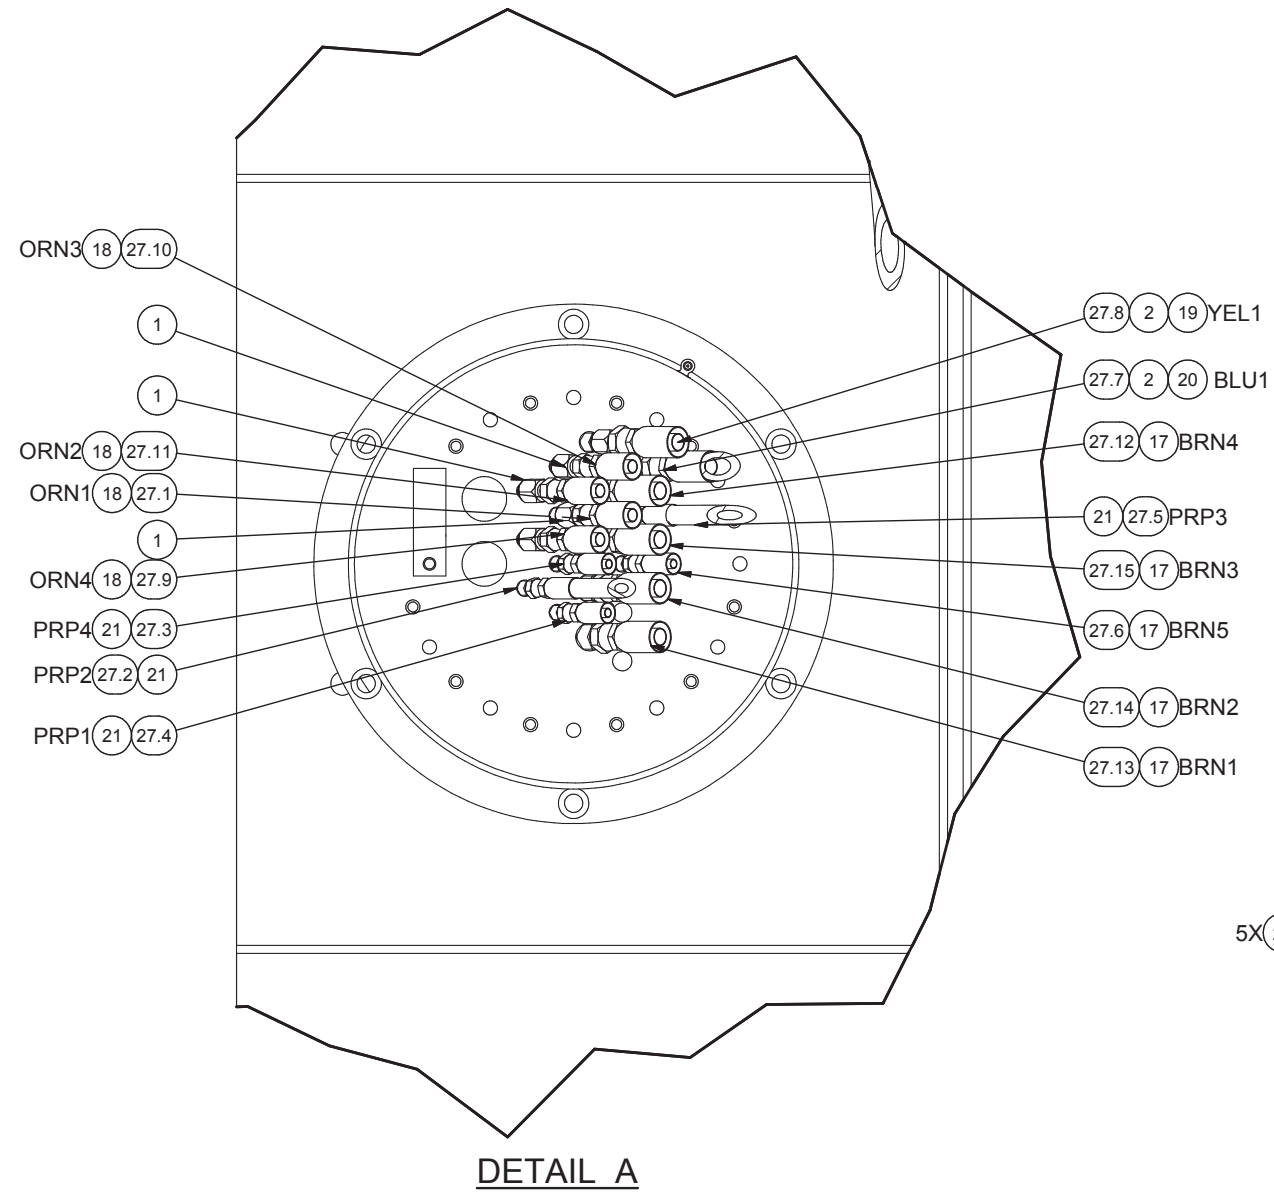

Hydraulic System - Seat to Bulkhead

Hydraulic System - Seat to Bulkhead

Item	Part No.	Qty	Description	Item	Part No.	Qty	Description
589685 Hydraulic System - Seat to Bulkhead							
1	240828	4	. Fitting	27.1	231396	1	. Hose Assembly
2	257976	2	. Fitting	27.2	13141	1	.. Hose Assembly
17	242594	30	. Cable Tie	27.3	13141	1	.. Hose Assembly
18	242596	20	. Cable Tie	27.4	227474	1	.. Hose Assembly
19	242597	2	. Cable Tie	27.5	227474	1	.. Hose Assembly
20	242599	2	. Cable Tie	27.6	250265	1	.. Hose Assembly
21	242600	20	. Cable Tie	27.7	245958	1	.. Hose Assembly
22	238429	5	. Clamp	27.8	591021	1	.. Hose Assembly
23	231296	5	. Clamp	27.9	247406	1	.. Hose Assembly
24	231537	4	. Clamp	27.10	21139	1	.. Hose Assembly
25	214316	1	. Fitting	27.11	247406	1	.. Hose Assembly
26	214229	1	. Fitting	27.12	591022	1	.. Hose Assembly
27	590468	1	. Kit, Hose	27.13	R11785	1	.. Hose Assembly
				27.14	R11785	1	.. Hose Assembly
				27.15	R1938312	1	.. Hose Assembly

DETAIL A

DETAIL B

1 ITEM 17 THRU 21 ARE USED TO MARK HOSE ASSEMBLIES ON BOTH ENDS.