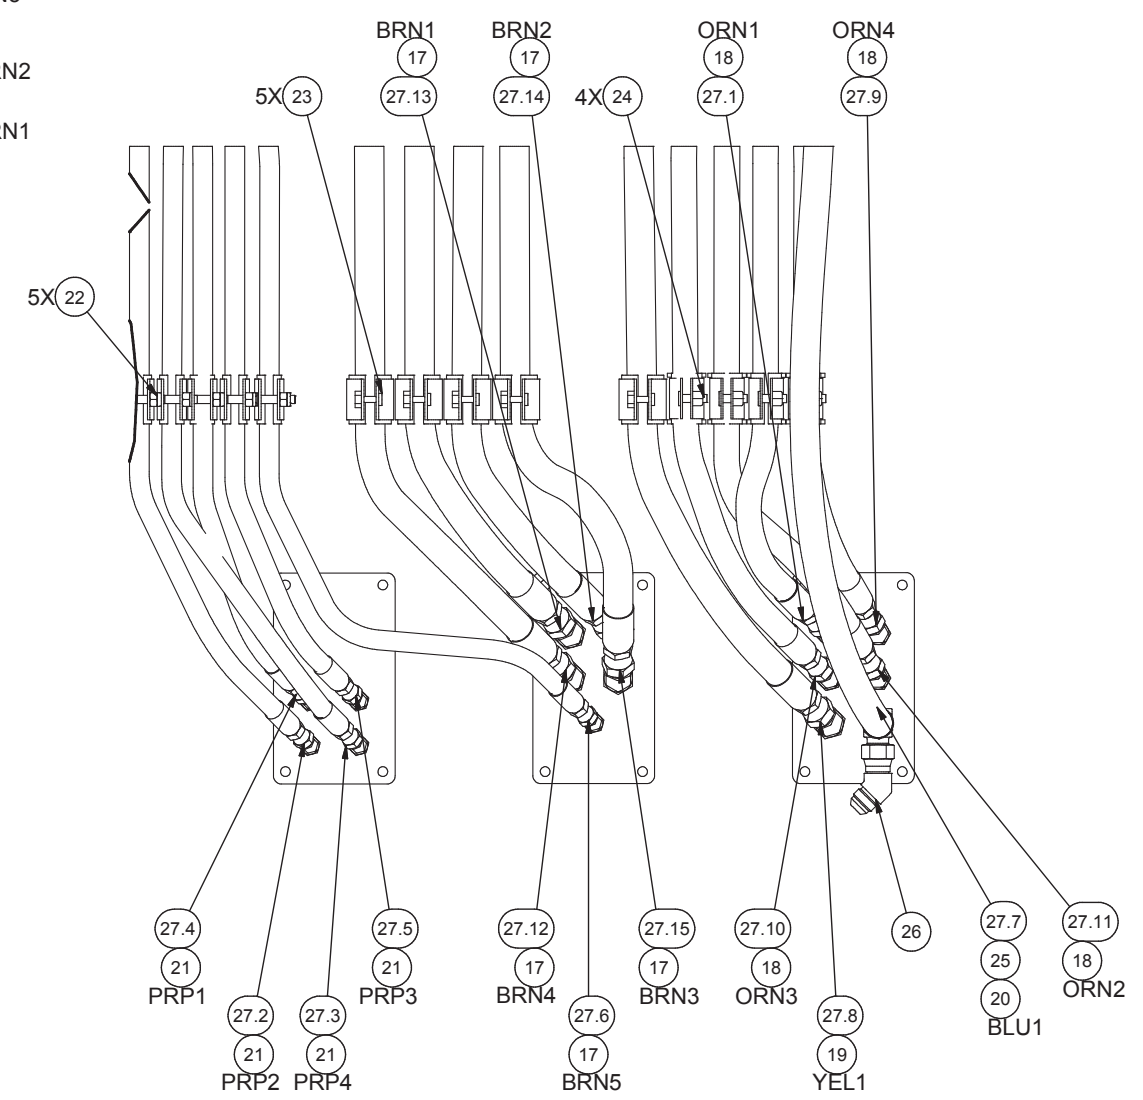

Hydraulic System - Seat to Bulkhead

Hydraulic System - Seat to Bulkhead

Item	Part No.	Qty	Description	Item	Part No.	Qty	Description
589685 Hydraulic System - Seat to Bulkhead							
1	240828	4	. Fitting	27.1	231396	1	. Hose Assembly
2	257976	2	. Fitting	27.2	13141	1	.. Hose Assembly
17	242594	30	. Cable Tie	27.3	13141	1	.. Hose Assembly
18	242596	20	. Cable Tie	27.4	227474	1	.. Hose Assembly
19	242597	2	. Cable Tie	27.5	227474	1	.. Hose Assembly
20	242599	2	. Cable Tie	27.6	250265	1	.. Hose Assembly
21	242600	20	. Cable Tie	27.7	245958	1	.. Hose Assembly
22	238429	5	. Clamp	27.8	591021	1	.. Hose Assembly
23	231296	5	. Clamp	27.9	247406	1	.. Hose Assembly
24	231537	4	. Clamp	27.10	21139	1	.. Hose Assembly
25	214316	1	. Fitting	27.11	247406	1	.. Hose Assembly
26	214229	1	. Fitting	27.12	591022	1	.. Hose Assembly
27	590468	1	. Kit, Hose	27.13	R11785	1	.. Hose Assembly
				27.14	R11785	1	.. Hose Assembly
				27.15	R1938312	1	.. Hose Assembly

DETAIL A

DETAIL B

1 ITEM 17 THRU 21 ARE USED TO MARK HOSE ASSEMBLIES ON BOTH ENDS.