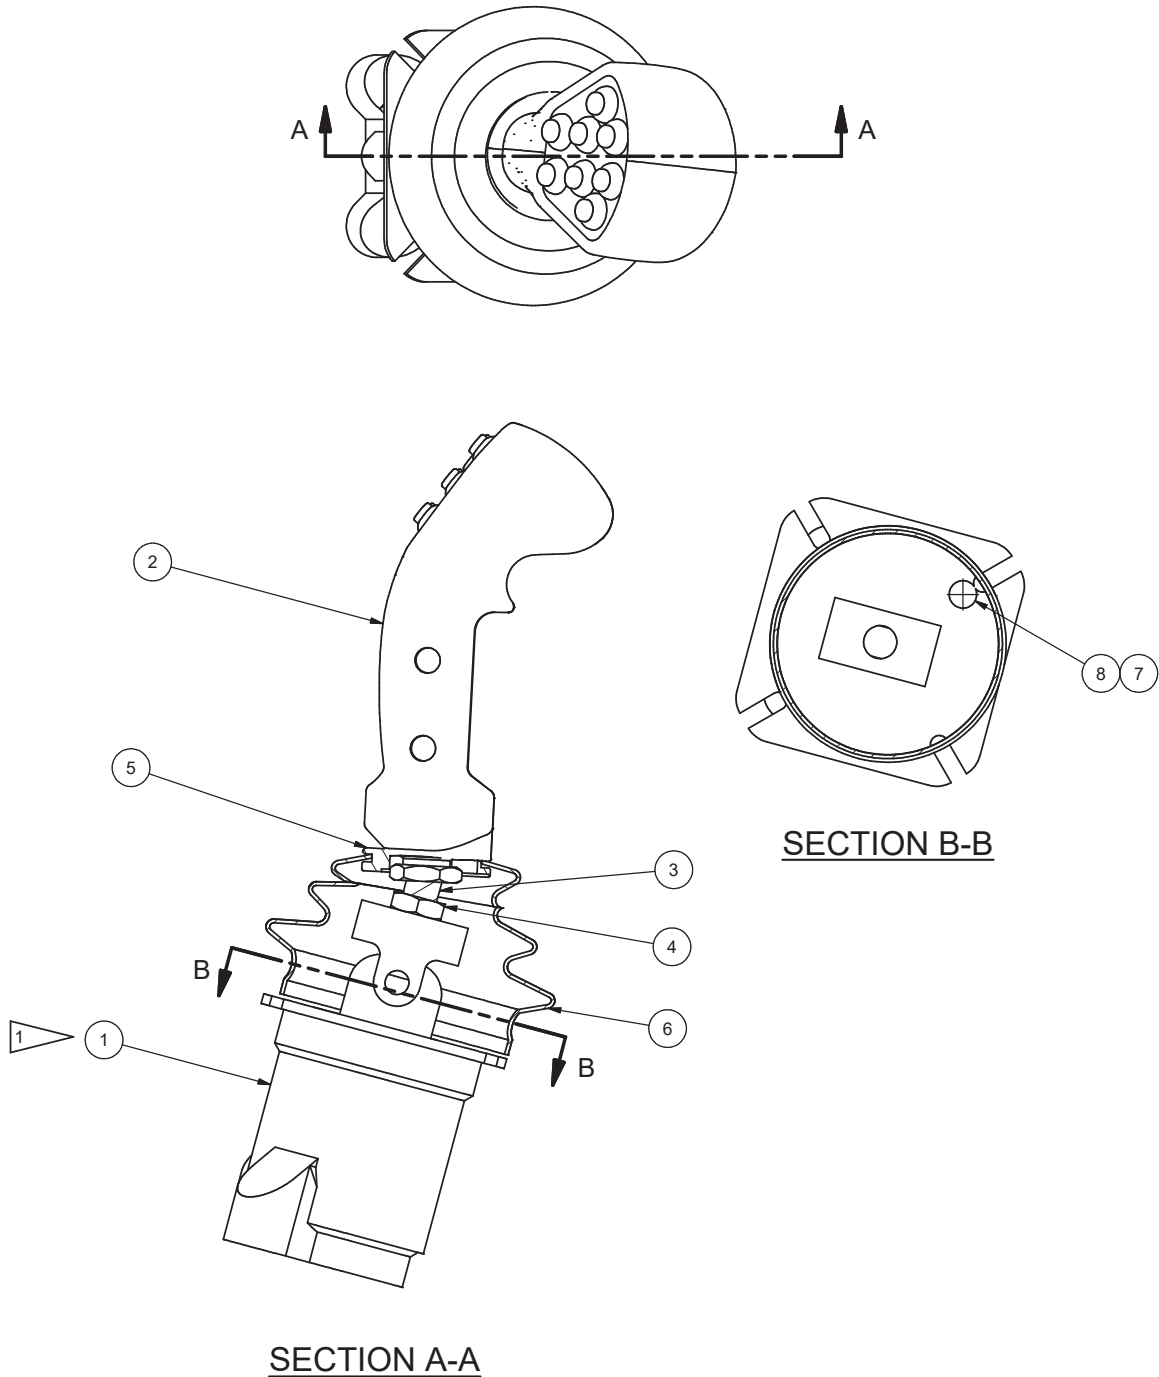

Joystick Assembly, 2-Button

NOTE:
1: BASE MAY BE DIFFERENT THEN PICTURED.

Item	Part No.	Qty	Description	Item	Part No.	Qty	Description
	589371		Joystick Assembly, 2-Button				
1	* 586777	1	. Valve, Pilot	6	249617	N/A	. Bellows
2	* 258709	1	. Handle, Joystick	7	587019	2IN	. Loom, Wire
3	581587	1	. Rod	8	249329	2	. Cable Tie
4	251330	1	. Jam Nut				
5	251324	1	. Adapter, Boot				* See Separate Coverage