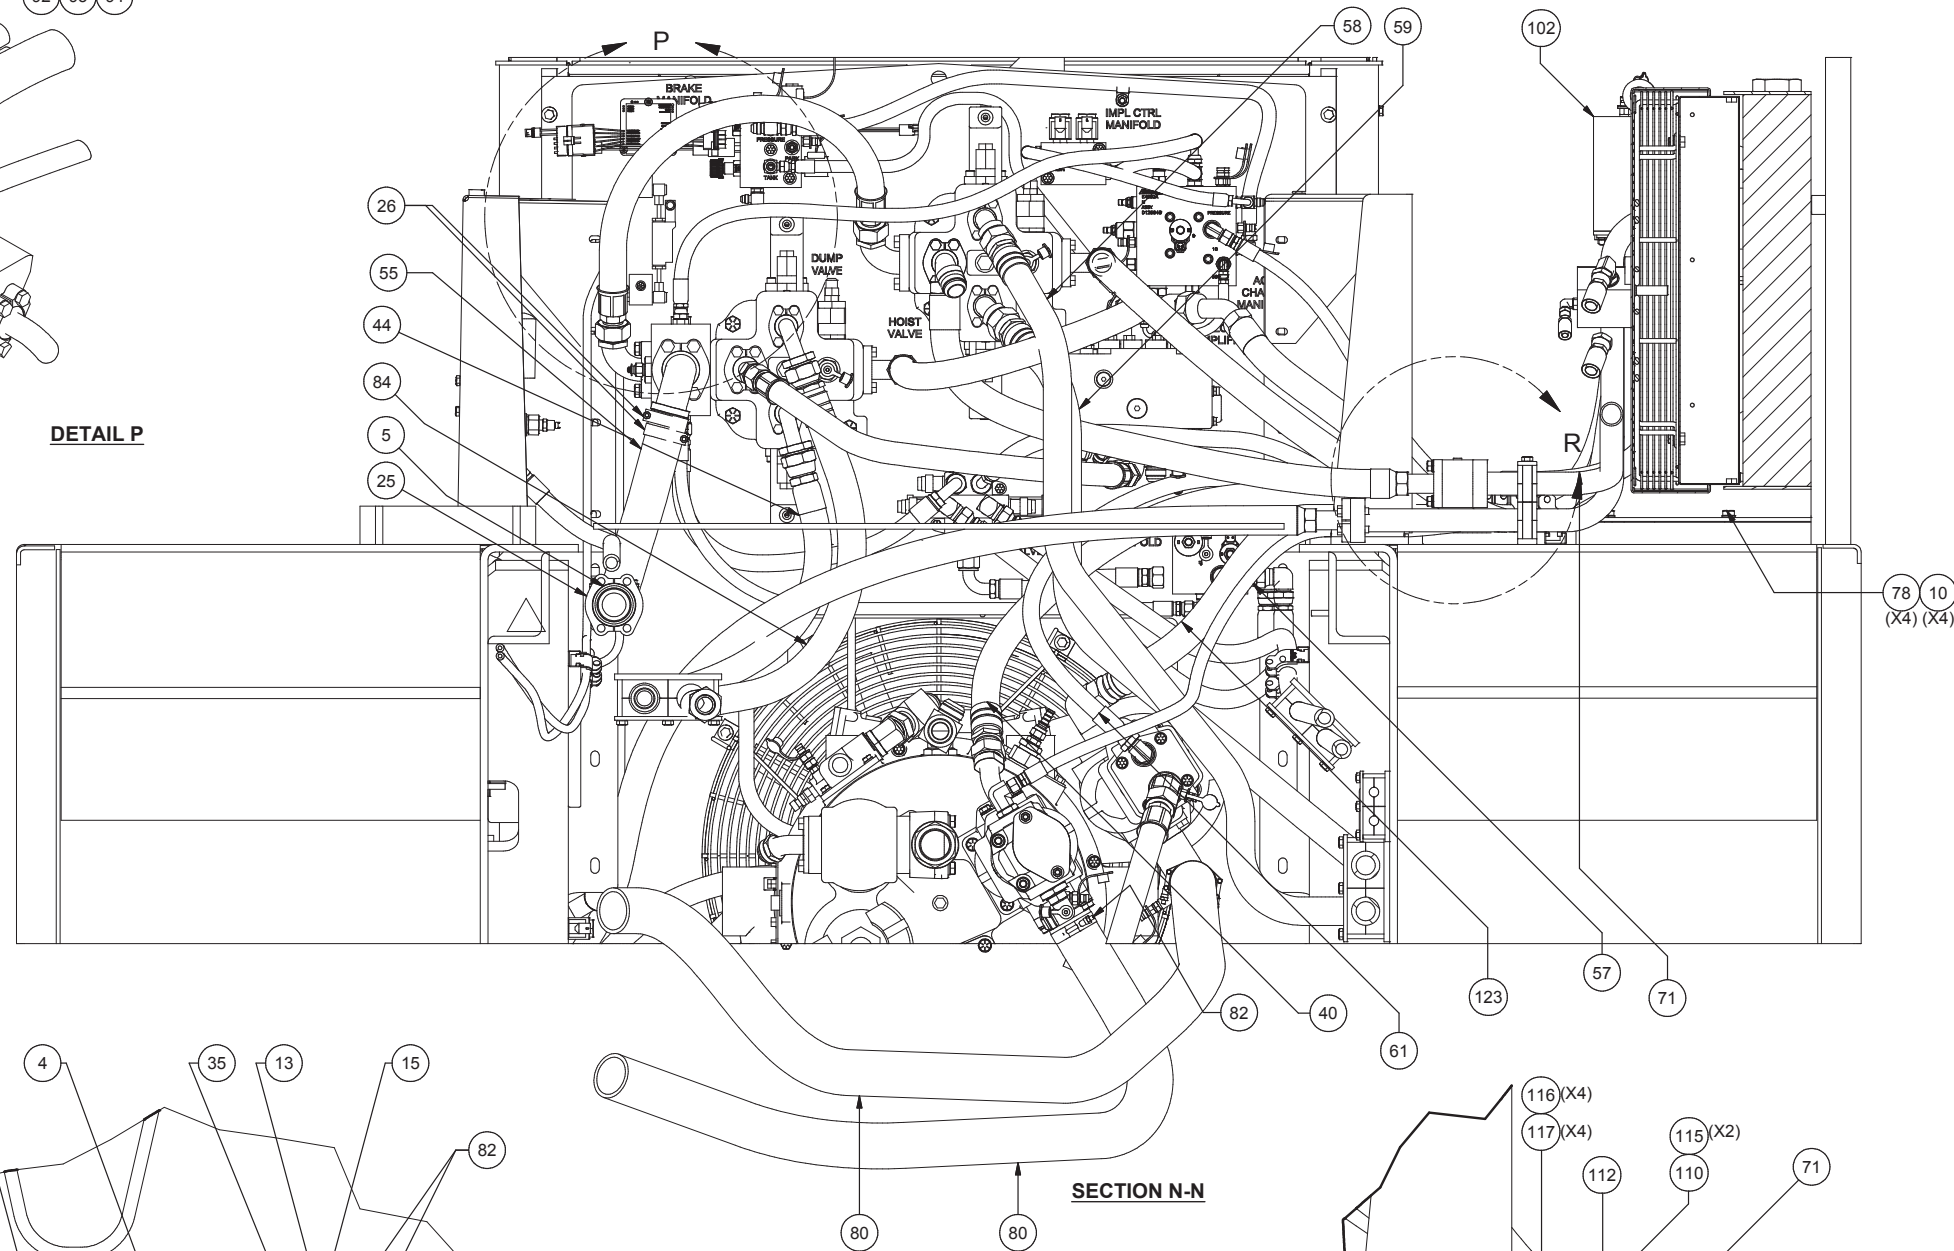

NOTE:
BALL VALVE HANDLES MAY BE POSITIONED
AS REQUIRED FOR INSTALLATION FIT-UP.