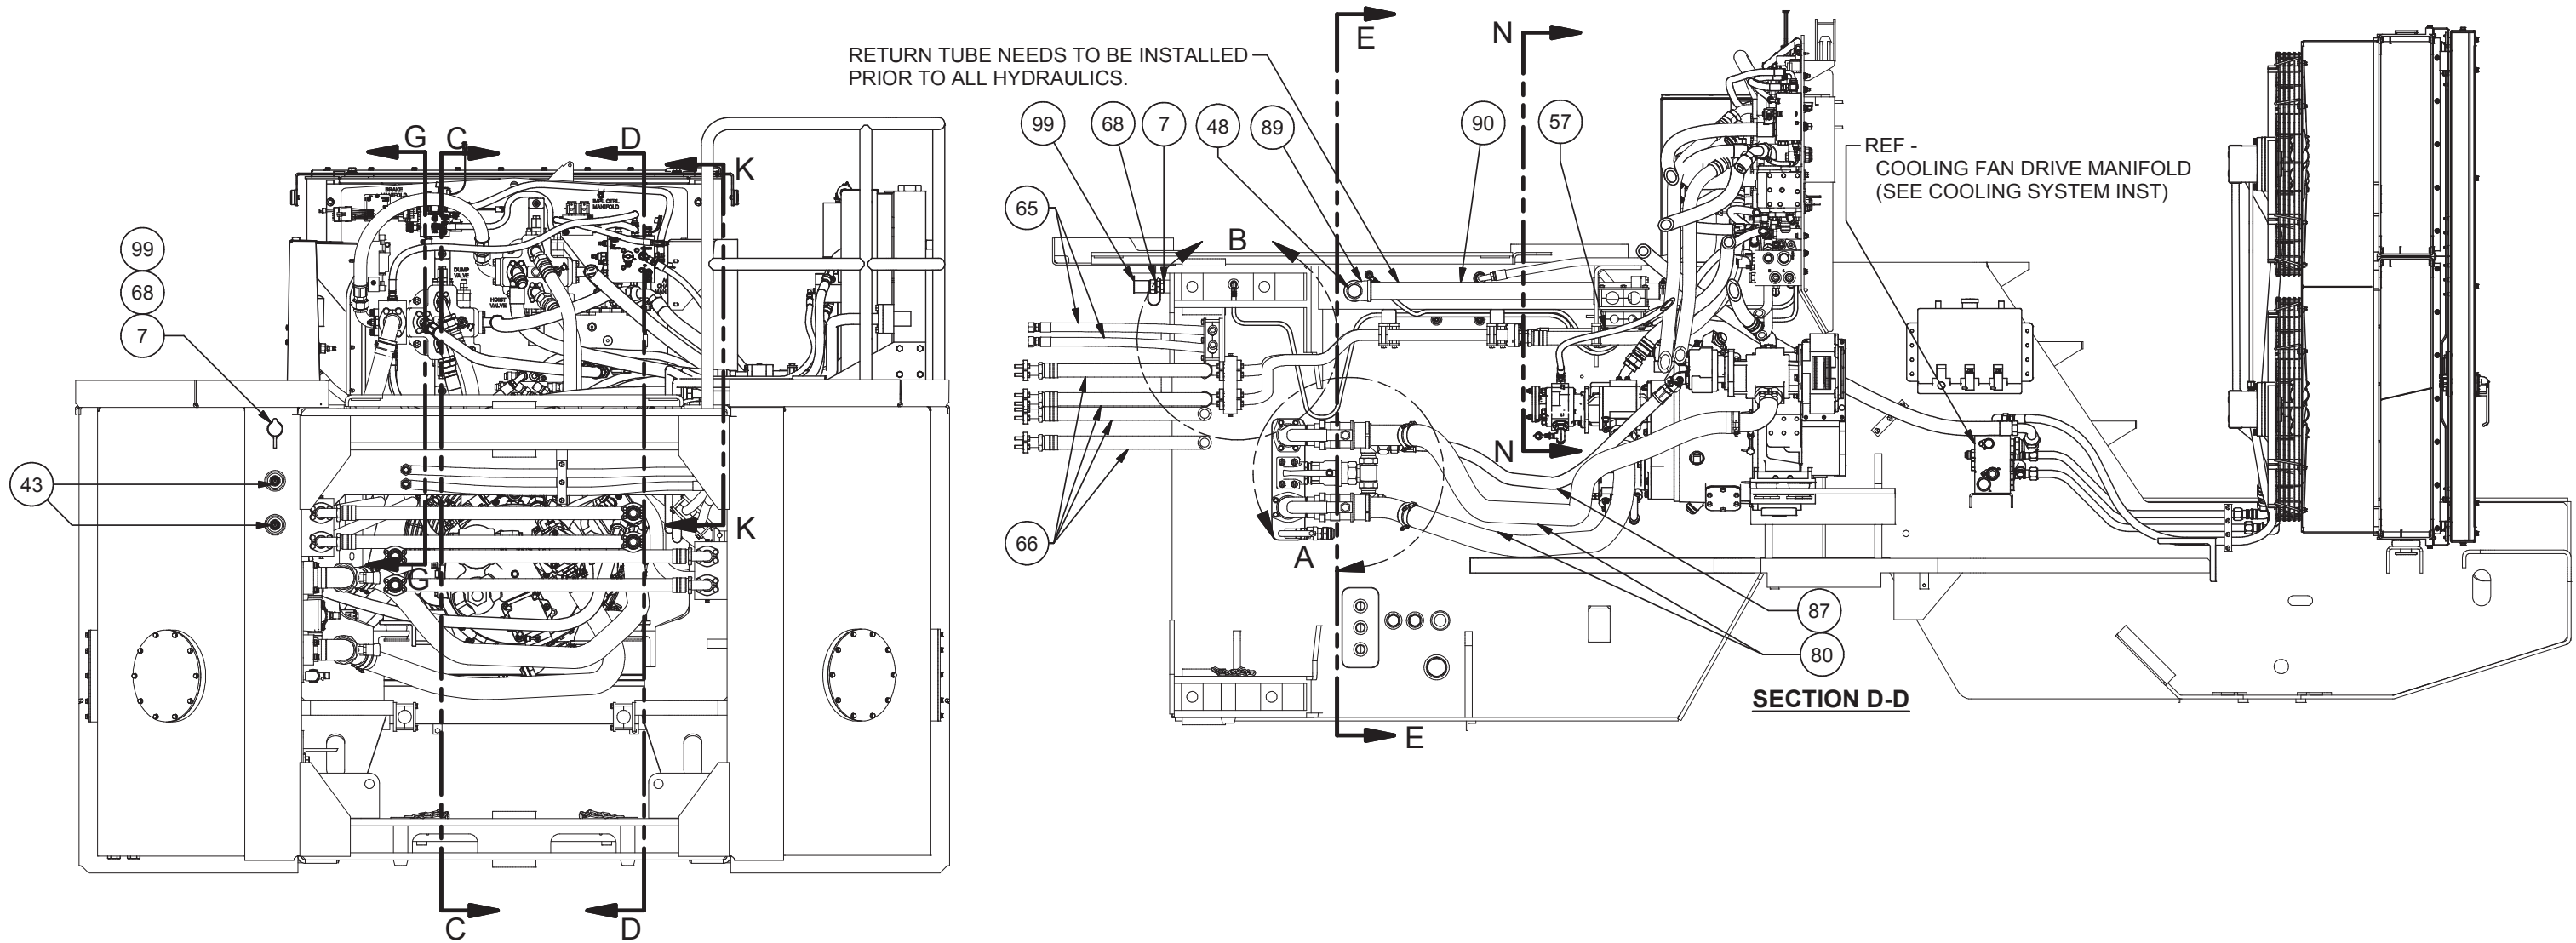

Hydraulic System - Chassis

Item	Part No.	Qty	Description	Item	Part No.	Qty	Description
	588548		Hydraulic System - Chassis				
1	586608	2	. Fitting	62	223784	1	. Fitting
2	224683	2	. Fitting	63	14059	1	. Fitting
3	203523	2	. O-Ring	64	586796	1	. Controller, Fan
4	253098	2	. Ball Valve	65	234838	2	. Hose Assembly
5	218815	1	. Fitting	66	259165	4	. Hose Assembly
6	203519	1	. O-Ring	67	R12121	1	. Hose Assembly
7	209078	1	. Fitting	68	240395	1	. Coupler, Male
8	258875	1	. Fitting	69	231251	2	. Clamp
9	226149	8	. Lockwasher	70	588754	1	. Tube Assembly, Hydraulic
10	234665	8	. Lockwasher	71	588755	1	. Tube Assembly, Hydraulic
11	222484	8	. Capscrew	72	224646	2	. Clamp
12	561316	1	. Bracket, Fuel Filter	73	Y17C-0616	2	. Capscrew
13	253983	1	. Ball Valve	74	223427	2	. Flat Washer
14	221771W	8	. Washer	75	237567	2	. Nut, Esna
15	253421	2	. Fitting	76	237508	4	. Clamp
16	209159	1	. Fitting	77	SMS0000217	6	. Screw, Self Tapping
17	209505	1	. Fitting	78	221563W	8	. Capscrew
18	224744	1	. Filler Breather	79	200604	8	. Lockwasher
19	211398	1	. Draincock	80	201440	15'	. Suction Hose
20	*a 243457	2	. Filter, Return	81	252269	1	. Hose Assembly
21	247342	1	. Diffuser, Flow	82	232881	7	. T-Bolt Clamp
22	R13801972	1	. Fitting	83	11740	21	. Kit, Split Flange
23	586527	1	. Tube	84	259219	1	. Hose Assembly
24	586528	1	. Tube	85	589588	1	. Hose Assembly
25	12721	3	. Kit, Split Flange	86	589593	1	. Hose Assembly
26	219321	4	. T-Bolt Clamp	87	589589	1	. Hose Assembly
27	R13803393	4	. Fitting	88	221763W	6	. Washer
28	214219	2	. Fitting	89	258609	1	. Fitting
29	209133	4	. Fitting	90	586342	1	. Pipe, Return
30	CLP0100112	2	. Clamp	91	15383	4	. Kit, Split Flange
31	209490	2	. Fitting	92	220314W	3	. Screw
32	13987	1	. Fitting	93	R13811438	3	. Flat Washer
33	245414	1	. Fitting	94	238437	3	. Nut, Esna
34	219599	2	. Fitting	97	231249	2	. Clamp
35	258931	1	. Fitting	98	589310	1	. Screen, Wire
36	209511	6	. Fitting	99	257794	1	. Cap, Dust
37	258868	1	. Fitting	101	589592	1	. Hose Assembly
38	223362	1	. Fitting	102	*a 588679	1	. Manifold Assembly, Hydraulic
39	209533	1	. Fitting	103	*a 588682	2	. Pressure Filter
40	589583	2	. Hose Assembly	104	*a 588683	2	. Pressure Filter
41	R525293	2	. Magnet, Ceramic	105	Y73G-1240	8	. Capscrew
42	233097	1	. Ball Valve	106	R13806928	8	. Lockwasher
43	231415	2	. Glass, Sight Level	107	Y73G-1036	8	. Capscrew
44	259163	1	. Hose Assembly	108	R13806927	8	. Lockwasher
45	588685	2	. Stand Weldment	109	200454W	4	. Capscrew
46	*a 258525	1	. Oil Cooler	110	585727	1	. Plate, Flange
47	R13811082	4	. Capscrew	111	209715	1	. Fitting
48	221758	1	. Fitting	112	235387	1	. Fitting
49	209799	1	. Fitting	113	209323	1	. Fitting
50	209486	1	. Fitting	114	209536	2	. Clamp Half
51	209215	1	. Fitting	115	203446	2	. O-Ring
52	241230	2	. Hose Assembly	116	201568	4	. Lockwasher
53	589584	1	. Hose Assembly	117	243421	4	. Capscrew
54	589591	1	. Hose Assembly	118*a*b	589312	na	. Manifold Assembly
55	258951	2'	. Hose, Bulk	119	*b R13806944	na	. Capscrew
56	589585	1	. Hose Assembly	120	*b 255526	na	. Hose Assembly
57	589586	1	. Hose Assembly	121	586798	1	. Wire Harness, Fan Controller
58	259164	1	. Hose Assembly	122	589590	1	. Hose Assembly
59	231318	1	. Hose Assembly	123	255645	1	. Hose Assembly
60	243154	2	. Hose Assembly	124	589523	1	. Hose Assembly
61	589587	1	. Hose Assembly				

*a See Separate Coverage

*b Items 118-120 are only applicable on machines with bucket-float option