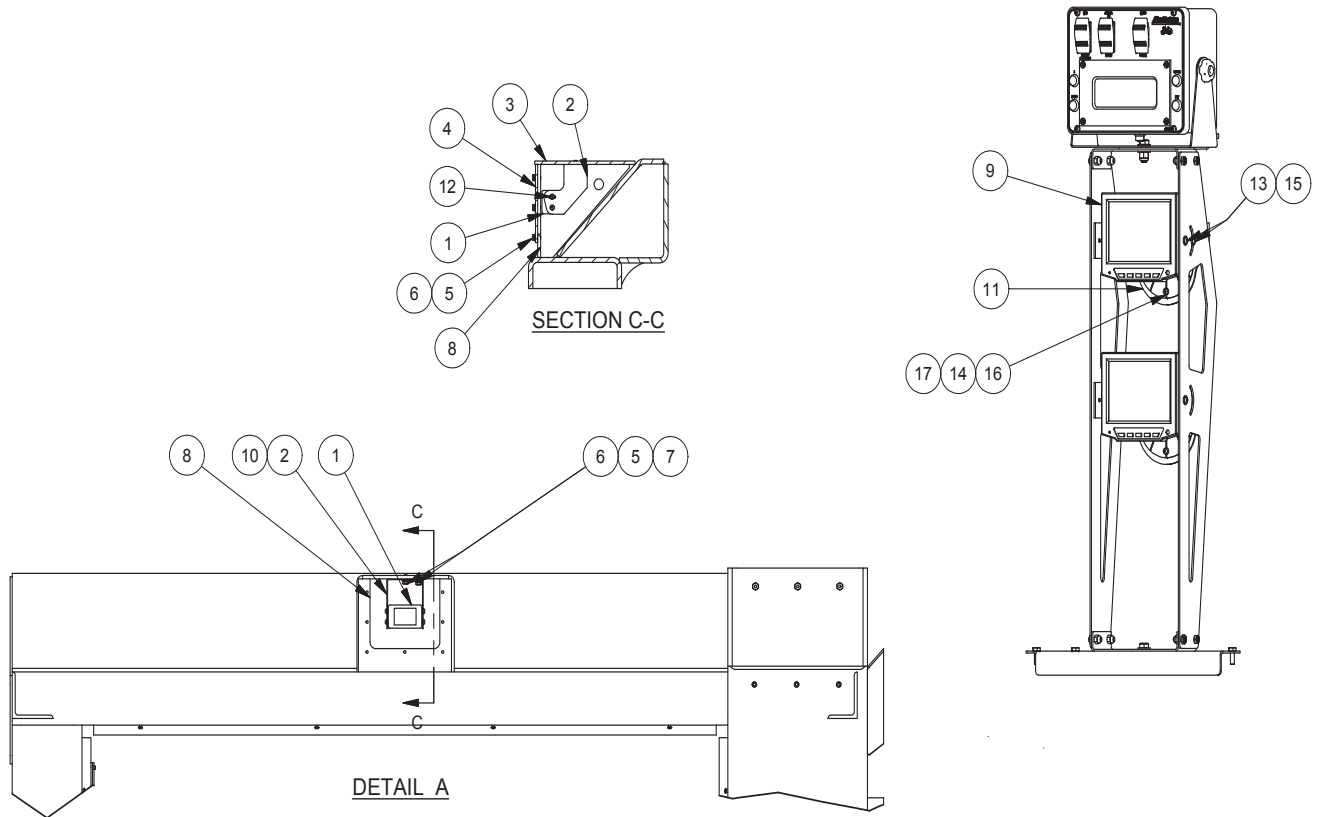

Camera Installation, Cab Guard

Item	Part No.	Qty	Description	Item	Part No.	Qty	Description
587741 Camera Installation, Cab Guard							
1	587764	1	. Camera	10	587765	1	. Cable, Camera
2	588024	1	. Bracket	11	588021	1	. Plate, Mounting
3	578936	1	. Plate, Mounting	12	296148W	4	. Capscrew
4	180-0476	1	. Plate, Cover	13	249395	4	. Capscrew
5	R13810989	9	. Capscrew	14	220446W	5	. Capscrew
6	00103319	9	. Lockwasher	15	00103338	4	. Flat Washer
7	00103339	2	. Flat Washer	16	R13811437	10	. Flat Washer
8	578935	1	. Plate, Mounting	17	238596	5	. Nut
9	587763	1	. Monitor				