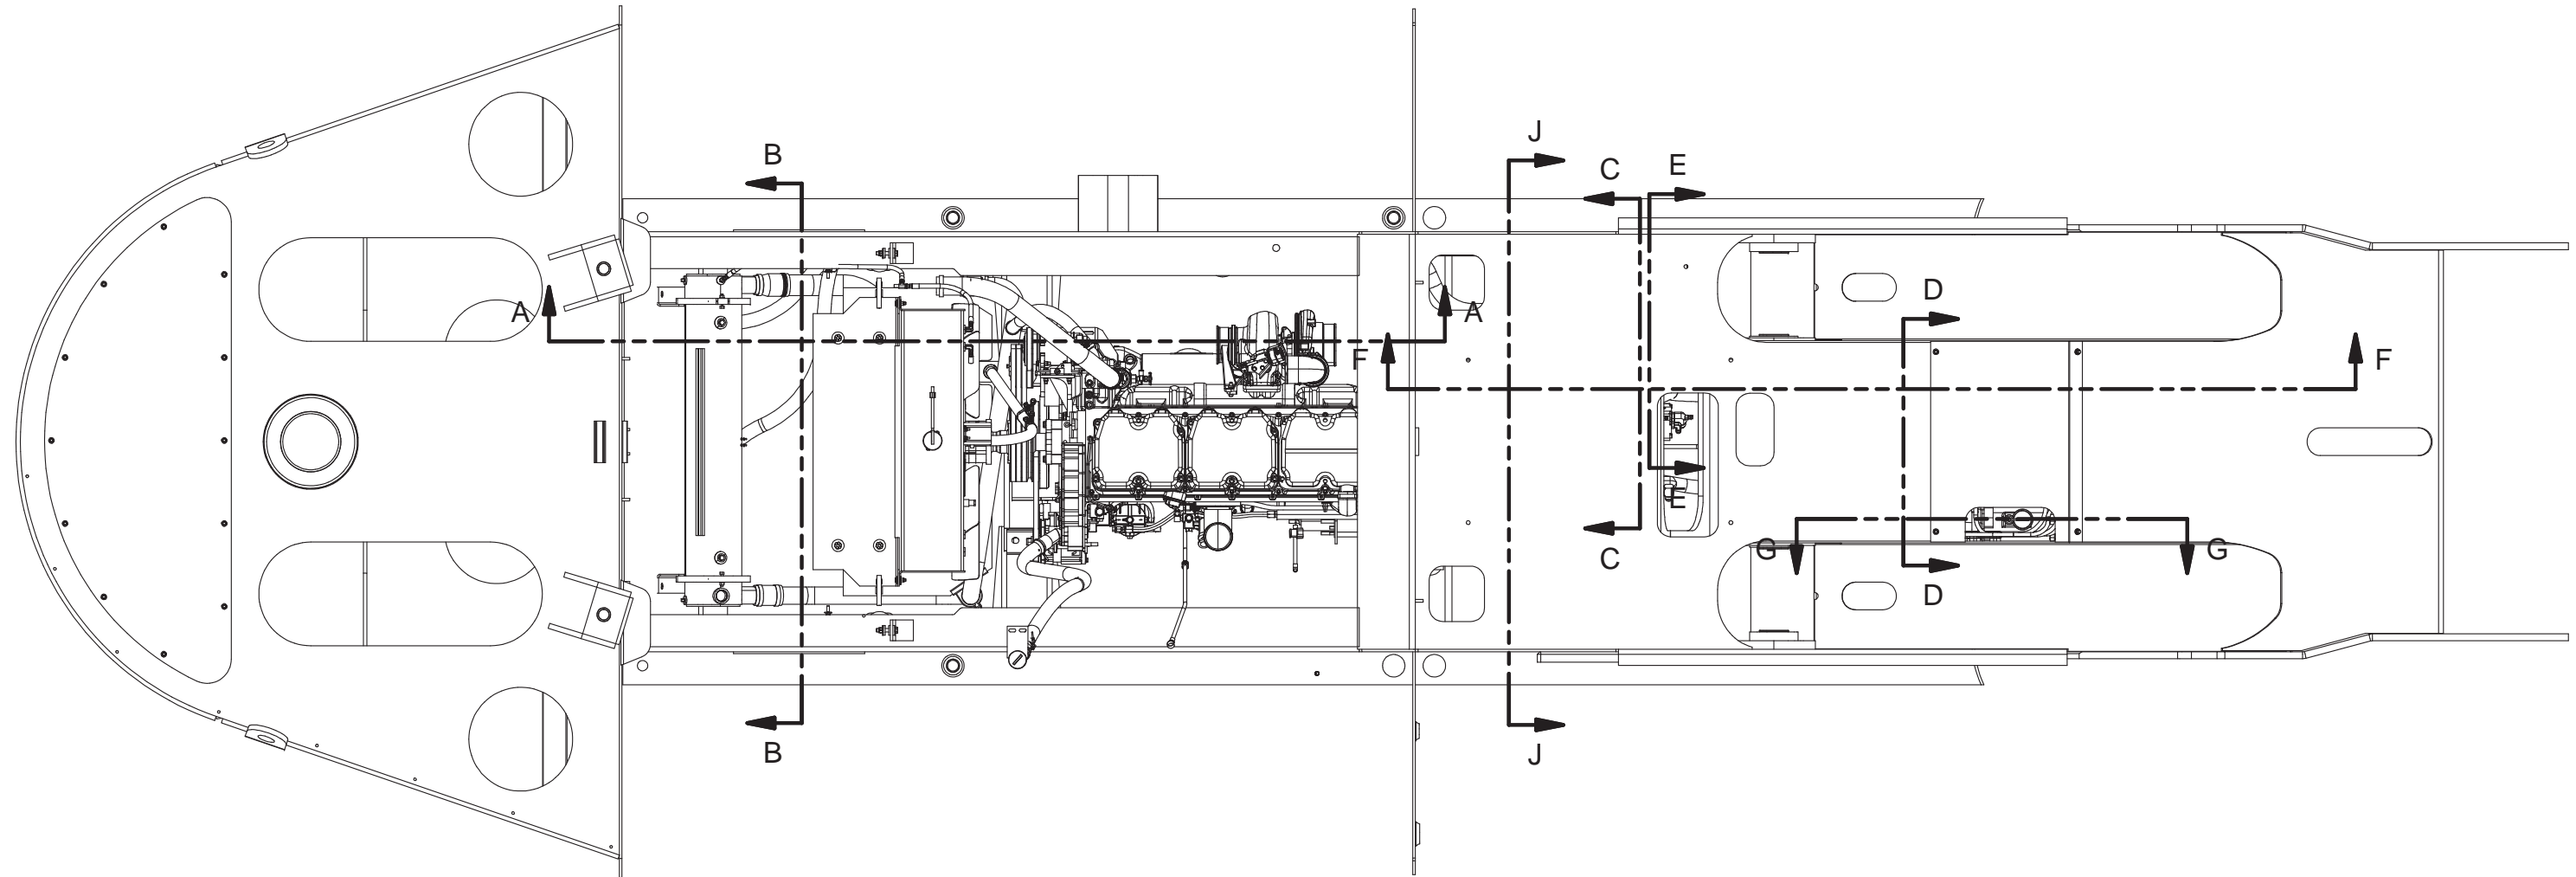

Transmission Circuit

Item	Part No.	Qty	Description	Item	Part No.	Qty	Description
	587586		Transmission Circuit				
1	12721	1	. Kit, Split Flange	44	*a 250121	1	. Hose Assembly
	209538	2	. . Clamp Half	45	203056	2	. Draincock
	222379	4	. . Capscrew	46	*a 244120	2	. Hose Assembly
2	210084	1	. Fitting	47	*a 250526	2	. Hose Assembly
3	221574W	4	. Capscrew	48	*a 588235	1	. Hose Assembly
4	223654	16	. Locknut	49	*a R12600129	1	. Hose Assembly
5	211789	1	. Fitting	50	*a 239927	1	. Hose Assembly
6	*a 201439	6'	. Suction Hose	51	*a 250121	1	. Hose Assembly
7	586602	2	. Fitting	53	*a 249586	1	. Hose Assembly
8	225660	1	. Fitting	55	209405	5	. Fitting
9	252358	1	. Fitting	56	209443	1	. Fitting
10	R13801760	1	. Fitting	57	209750	5	. Fitting
12	587772	1	. Tube Assembly	58	*a 239927	1	. Hose Assembly
13	R13811193	6	. Locknut	59	214130	2	. Fitting
14	221771W	10	. Washer	60	*a 243320	1	. Hose Assembly
15	219321	4	. T-Bolt Clamp	61	*a 588237	1	. Hose Assembly
16	577073	1	. Bar	62	235387	2	. Fitting
17	209714	2	. Fitting	63	567040	1	. Bracket, Solenoid
18	* 584259	1	. Filter Assembly	64	* 578293	1	. Module , Valve
19	586841	1	. Fitting	65	232054	4	. Capscrew
20	209619	4	. Fitting	67	216027	1	. Fitting
21	572767	1	. Channel	68	236625	1	. Coupler, Male
22	209579	4	. Clamp	69	247429	2	. Element
23	R13808097	2	. Clip	70	580324	1	. Bracket
24	11767	2	. Kit, Split Flange	71	562751	1	. Bracket
25	209700	2	. Clamp	72	* 228640	1	. Converter, Bypass Reg
26	587773	1	. Tube Assembly	73	504057	2	. Flange, Split
27	R14040	4	. Coupler, Male	74	504056	1	. Tube, Spacer
29	209409	1	. Fitting	75	253695	1	. Head Assembly, Filter
30	209411	1	. Fitting	76	203516	1	. O-Ring
31	208202	1	. Fuel Cap	77	CLP0100200	7	. Clamp
32	521873	1	. Pipe	78	203519	1	. O-Ring
33	00454045	1	. Coupling, Reducer	79	R13811077	4	. Capscrew
34	229506	1	. Fitting	80	234665	4	. Lockwasher
35	563666	1	. Dipstick Assembly	85	*a 250460	1	. Hose Assembly
36	231249	2	. Clamp	86	*a 250516	1	. Hose Assembly
37	229257	1	. Fitting	88	*a 258553	1	. Hose Assembly
38	563665	1	. Nipple, Pipe	89	Y17C-0616	8	. Capscrew
39	572770	1	. Channel	90	230282	24	. Flat Washer
40	244051	1	. Clamp	91	225611	8	. Lockwasher
41	14248	1	. Fitting	95	253696	1	. Element
42	234098	1	. Fitting	96	583165	1	. Bar, Mounting
43	*a 588236	1	. Hose Assembly				

* See Separate Coverage

*a Included in Kit 588261