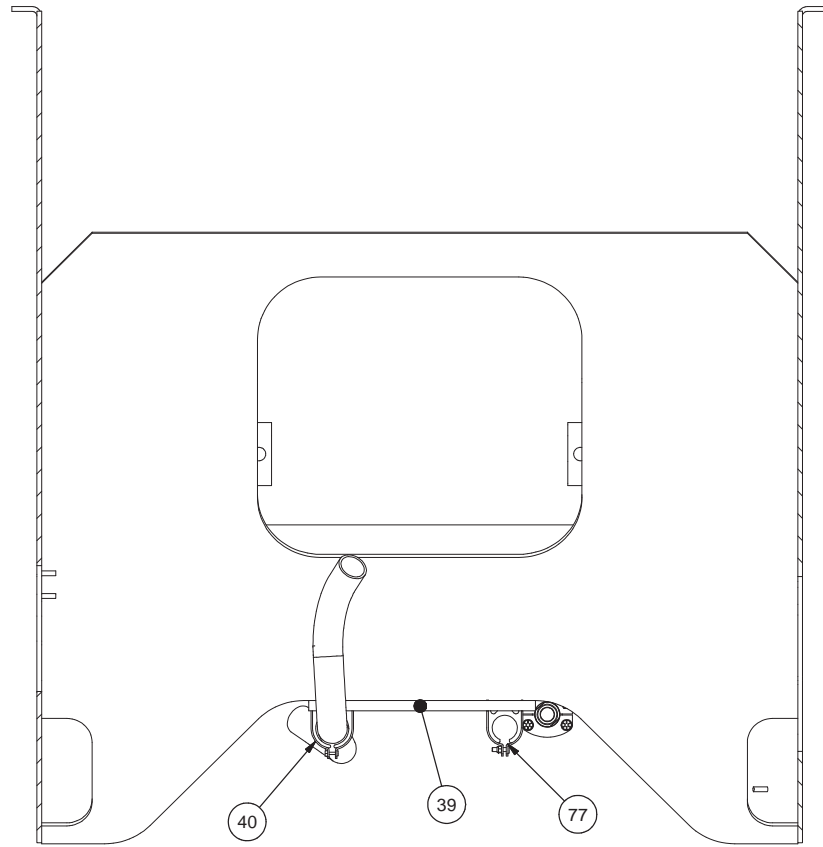

SECTION J-J