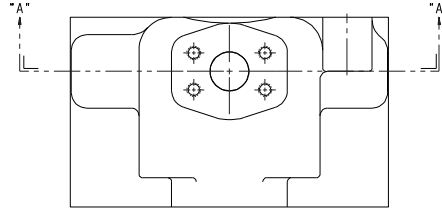

Hoist/Dump Valve Assembly

Item	Part No.	Qty	Description	Item	Part No.	Qty	Description
	587574		Hoist/DumpValve Assembly				
1	588592	1	. Valve, Relief	8	206968	1	. Poppet, Check Valve
	588587	1	. . Seal & Spring Kit	9	588607	2	. Cap, Spool
2	250108	2	. Valve, Relief	10	588604	4	. Capscrew
	588588	1	. . Seal & Spring Kit	11	588596	2	. Plug, Shutoff
3	247389	1	. Plug	12	588602	1	. Spring Seat
4	588593	2	. Plug Assy	13	588599	1	. Screw, Shoulder
5	235592	3	. Pipe Plug	14	588598	3	. Spring
	247380	1	. . O-Ring	15	588597	1	. Seat, Spring
6	588608	3	. Plug	16	589886	2	. Spool
7	206979	1	. Spring	17	223836	2	.O-Ring
				18	588586	2	.O-Ring

Hoist/Dump Valve Assembly