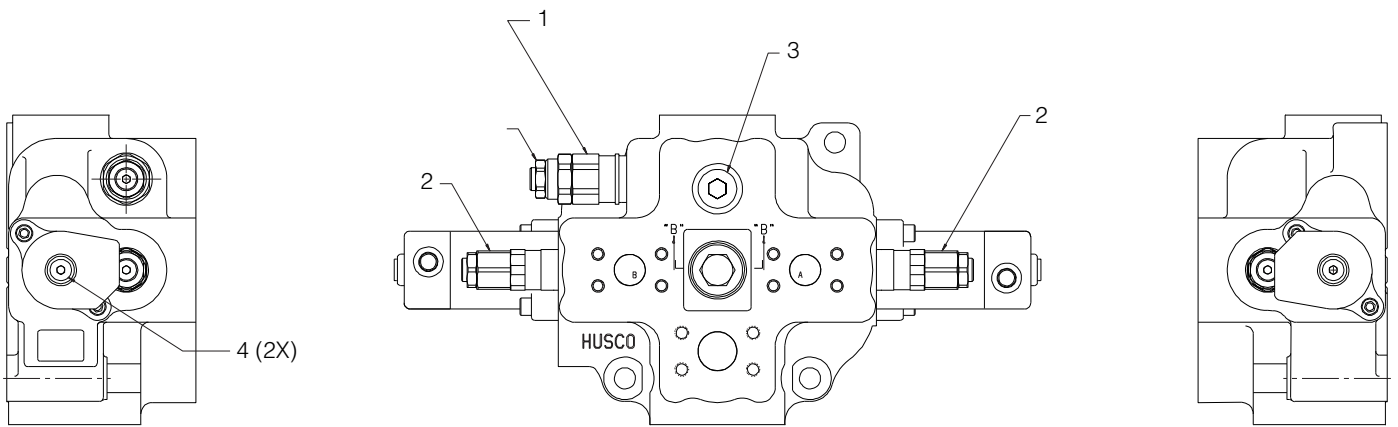

Hoist/Dump Valve Assembly

Hoist/Dump Valve Assembly

Item	Part No.	Qty	Description	Item	Part No.	Qty	Description
	587574		Hoist/DumpValve Assembly				
1	588592	1	. Valve, Relief	8	206968	1	. Poppet, Check Valve
	588587	1	. . Seal & Spring Kit	9	588607	2	. Cap, Spool
2	250108	2	. Valve, Relief	10	588604	4	. Capscrew
	588588	1	. . Seal & Spring Kit	11	588596	2	. Plug, Shutoff
3	247389	1	. Plug	12	588602	1	. Spring Seat
4	588593	2	. Plug Assy	13	588599	1	. Screw, Shoulder
5	235592	3	. Pipe Plug	14	588598	3	. Spring
	247380	1	. . O-Ring	15	588597	1	. Seat, Spring
6	588608	3	. Plug	16	589886	2	. Spool
7	206979	1	. Spring	17	223836	2	.O-Ring
				18	588586	2	.O-Ring

Hoist/Dump Valve Assembly

Hoist/Dump Valve Assembly