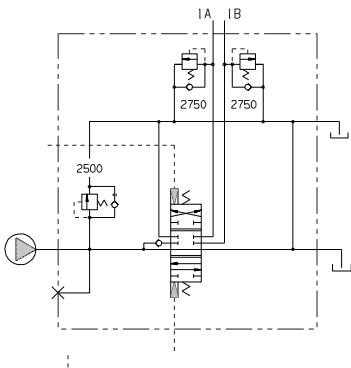

Hoist/Dump Valve Assembly

Item	Part No.	Qty	Description	Item	Part No.	Qty	Description
	587574		Hoist/DumpValve Assembly				
1	588592	1	. Valve, Relief	8	206968	1	. Poppet, Check Valve
	588587	1	. . Seal & Spring Kit	9	588607	2	. Cap, Spool
2	250108	2	. Valve, Relief	10	588604	4	. Capscrew
	588588	1	. . Seal & Spring Kit	11	588596	2	. Plug, Shutoff
3	247389	1	. Plug	12	588602	1	. Spring Seat
4	588593	2	. Plug Assy	13	588599	1	. Screw, Shoulder
5	235592	3	. Pipe Plug	14	588598	3	. Spring
	247380	1	. . O-Ring	15	588597	1	. Seat, Spring
6	588608	3	. Plug	16	589886	2	. Spool
7	206979	1	. Spring	17	223836	2	.O-Ring
				18	588586	2	.O-Ring

Hoist/Dump Valve Assembly