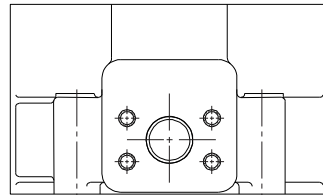

Hoist/Dump Valve Assembly

Item	Part No.	Qty	Description	Item	Part No.	Qty	Description
	587574		Hoist/DumpValve Assembly				
1	588592	1	. Valve, Relief	8	206968	1	. Poppet, Check Valve
	588587	1	. . Seal & Spring Kit	9	588607	2	. Cap, Spool
2	250108	2	. Valve, Relief	10	588604	4	. Capscrew
	588588	1	. . Seal & Spring Kit	11	588596	2	. Plug, Shutoff
3	247389	1	. Plug	12	588602	1	. Spring Seat
4	588593	2	. Plug Assy	13	588599	1	. Screw, Shoulder
5	235592	3	. Pipe Plug	14	588598	3	. Spring
	247380	1	. . O-Ring	15	588597	1	. Seat, Spring
6	588608	3	. Plug	16	589886	2	. Spool
7	206979	1	. Spring	17	223836	2	.O-Ring
				18	588586	2	.O-Ring

Hoist/Dump Valve Assembly