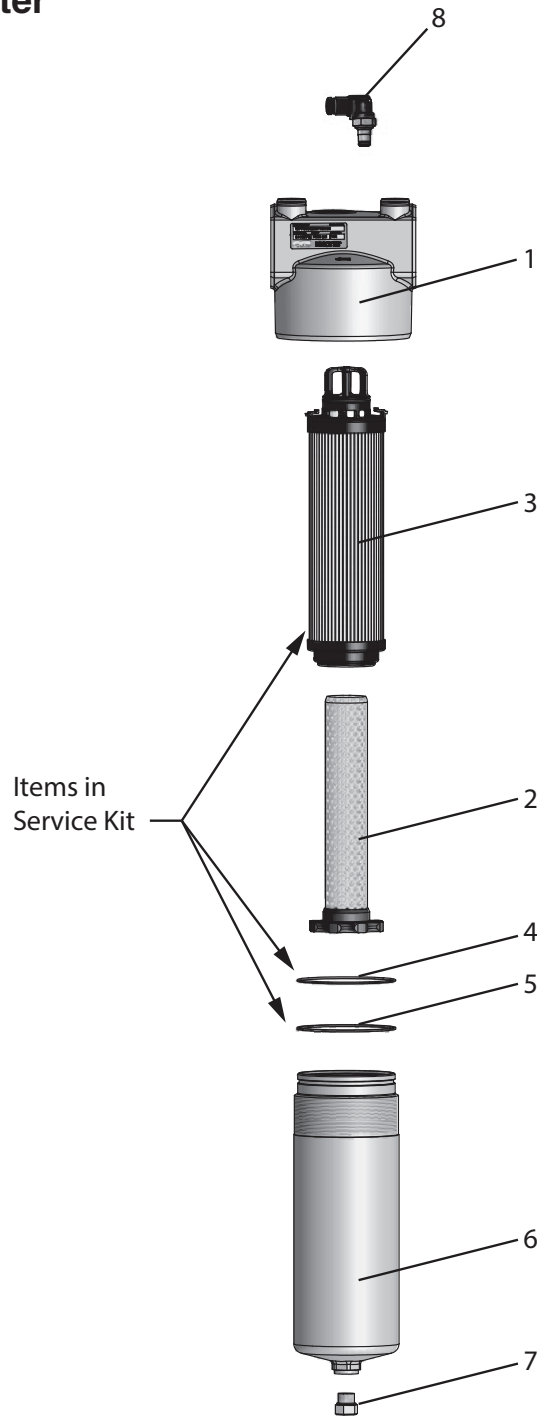

High Pressure Filter

Item	Part No.	Qty	Description	Item	Part No.	Qty	Description
	<b>587385</b>		<b>Filter, Pressure</b>				
1	588045	1	. Filter Head	6	588049	1	. Bowl
2	588046	1	. Core	7	588039	1	. Plug, Drain
	588191	1	. Service Kit	8	588041	1	. Indicator, Electrical
3	587386	1	.. Element				
4	588047	1	.. O-Ring, Bowl				
5	588048	1	.. O-Ring, Anti-Extrusion Ring				