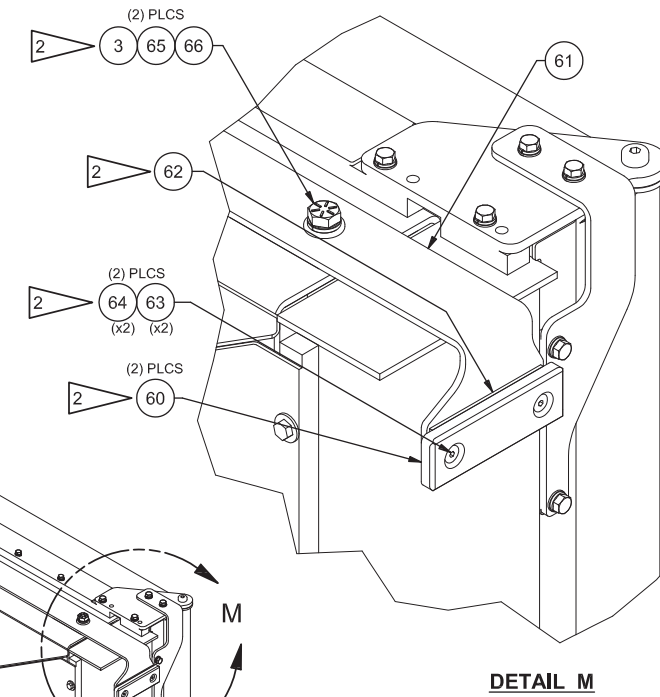

1. **NOTES:**
2. 1 1 EACH SIDE OF ITEM 53.
   - 2 TYPICAL, BOTH SIDES.