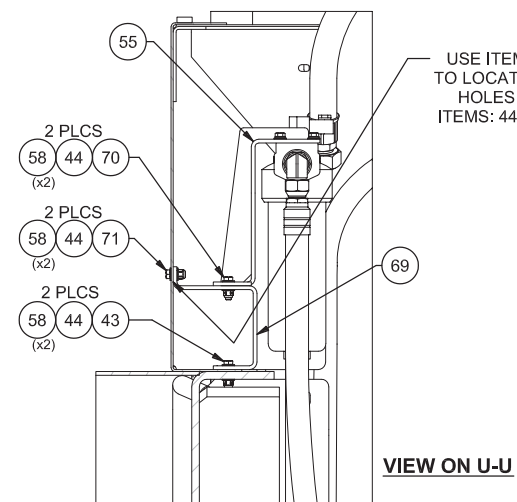

USE ITEM 69 AS A TEMPLATE TO LOCATE AND DRILL (2) THRU HOLES IN 584205. INSTALL ITEMS: 44, 58, & 72, AS SHOWN.