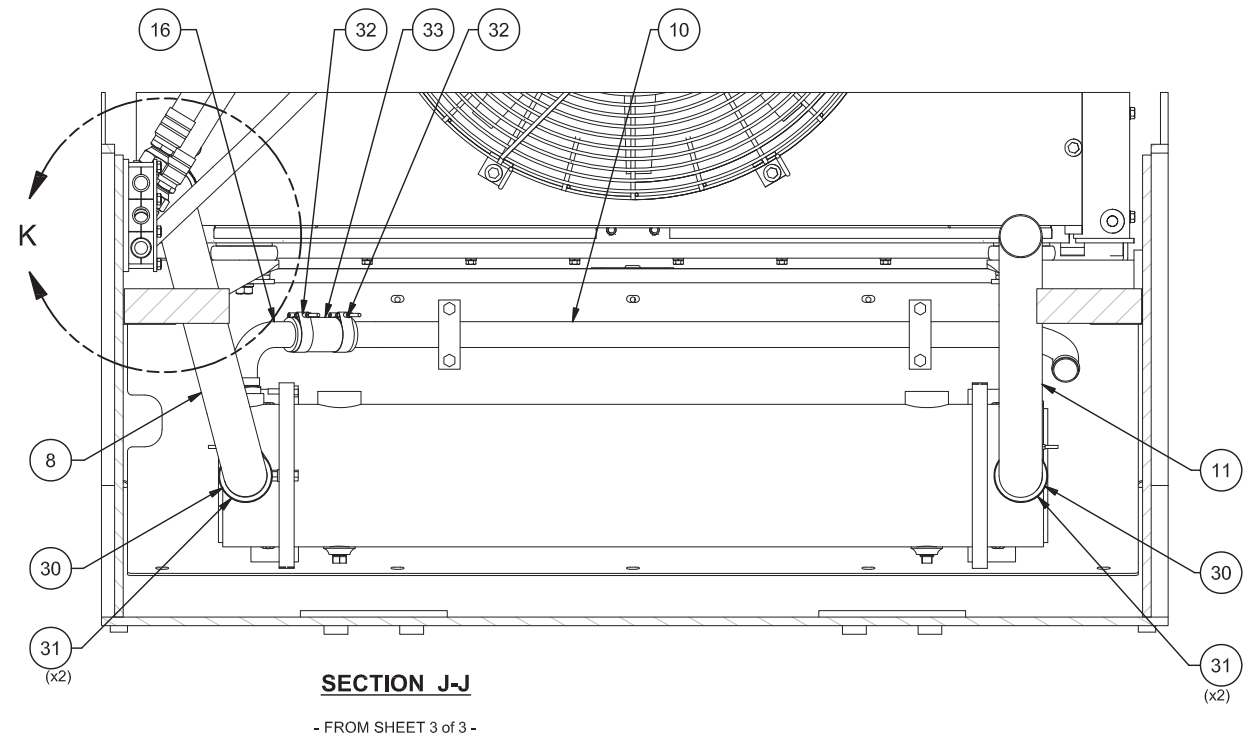

Cooling System Installation

Item	Part No.	Qty	Description	Item	Part No.	Qty	Description
	587043		Cooling System Installation				
1	* 583387	1	. Radiator Assembly	35	R13801857	2	. Capscrew
2	234497	2	. Vibration Dampener	36	210069	2	. Fitting
3	00103325	4	. Lockwasher	37	12666	1	. Fitting
4	557376	2	. Flat Washer	38	Y73G-0716	4	. Capscrew
5	551132	2	. Washer, Snub	39	R13805167	4	. Locknut
6	* 253988	1	. Manifold Assembly	40	R13801834	4	. Capscrew
8	583451	1	. Tube	41	09428830	8	. Flat Washer
9	583452	2	. Tube	42	210084	1	. Fitting
10	583448	1	. Tube	43	Y17C-0624	2	. Capscrew
11	583453	1	. Tube	44	237567	6	. Nut, Esna
12	583462	1	. Crossmember Weldment	45	248020	1	. Hose Assembly
13	221636W	2	. Capscrew	46	259169	1	. Hose Assembly
14	R13811193	2	. Locknut	47	21948	1	. Hose Assembly
15	201569	4	. Flat Washer	48	227977	1	. Hose Assembly
16	R573585	1	. Fitting, 23	49	253872	1	. Hose Assembly
17	209715	3	. Fitting	50	251939	1	. Hose Assembly
18	209619	1	. Fitting	51	587039	1	. Hose Assembly
19	209490	2	. Fitting	52	258776	1	. Hose Assembly
20	209323	2	. Fitting	53	583588	2	. Brace Assembly,Radiator
21	209215	1	. Fitting	54	* 587000	1	. Filter,High Press
22	232331	4	. Lockwasher	55	583733	1	. Mounting,Filter
23	587044	1	. Tube Assembly	57	R13811034	4	. Capscrew
24	587045	1	. Tube Assembly	58	00103341	16	. Flat Washer
25	R616796	4	. Washer	59	201567	4	. Lockwasher
27	R13811196	4	. Locknut	60	583888	2	. Block
28	221666W	4	. Capscrew	61	583885	1	. Hardnose Weldment
29	R13802634	8	. Flat Washer	62	583889	2	. Pad
30	211791	2'	. Hose, Radiator	63	Y09G-0516	4	. Capscrew
31	216042	8	. T-Bolt Clamp	64	00114502	4	. Jam Nut
32	232869	2	. T-Bolt Clamp	65	Y17C-1032	2	. Capscrew
33	224766	1'	. Hose, Radiator	66	R13802631	2	. Flat Washer
				67	209166	1	. Fitting
				68	R14040	1	. Coupler, Male
				69	587016	1	. Plate,Standoff
				70	221499W	2	. Capscrew
				71	Y17C-0616	2	. Capscrew

* See Separate Coverage