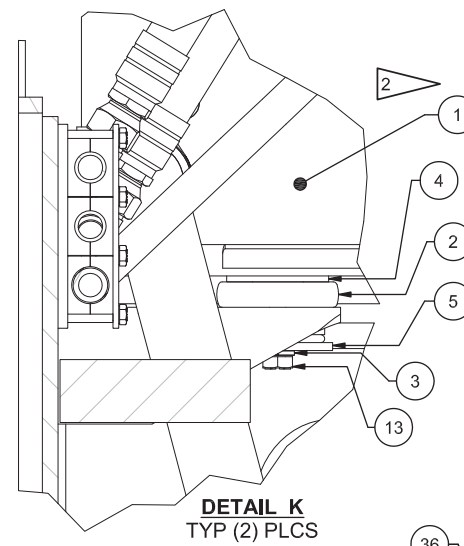

1. **NOTES:**
2. 1 1 EACH SIDE OF ITEM 53.
   - 2 TYPICAL, BOTH SIDES.