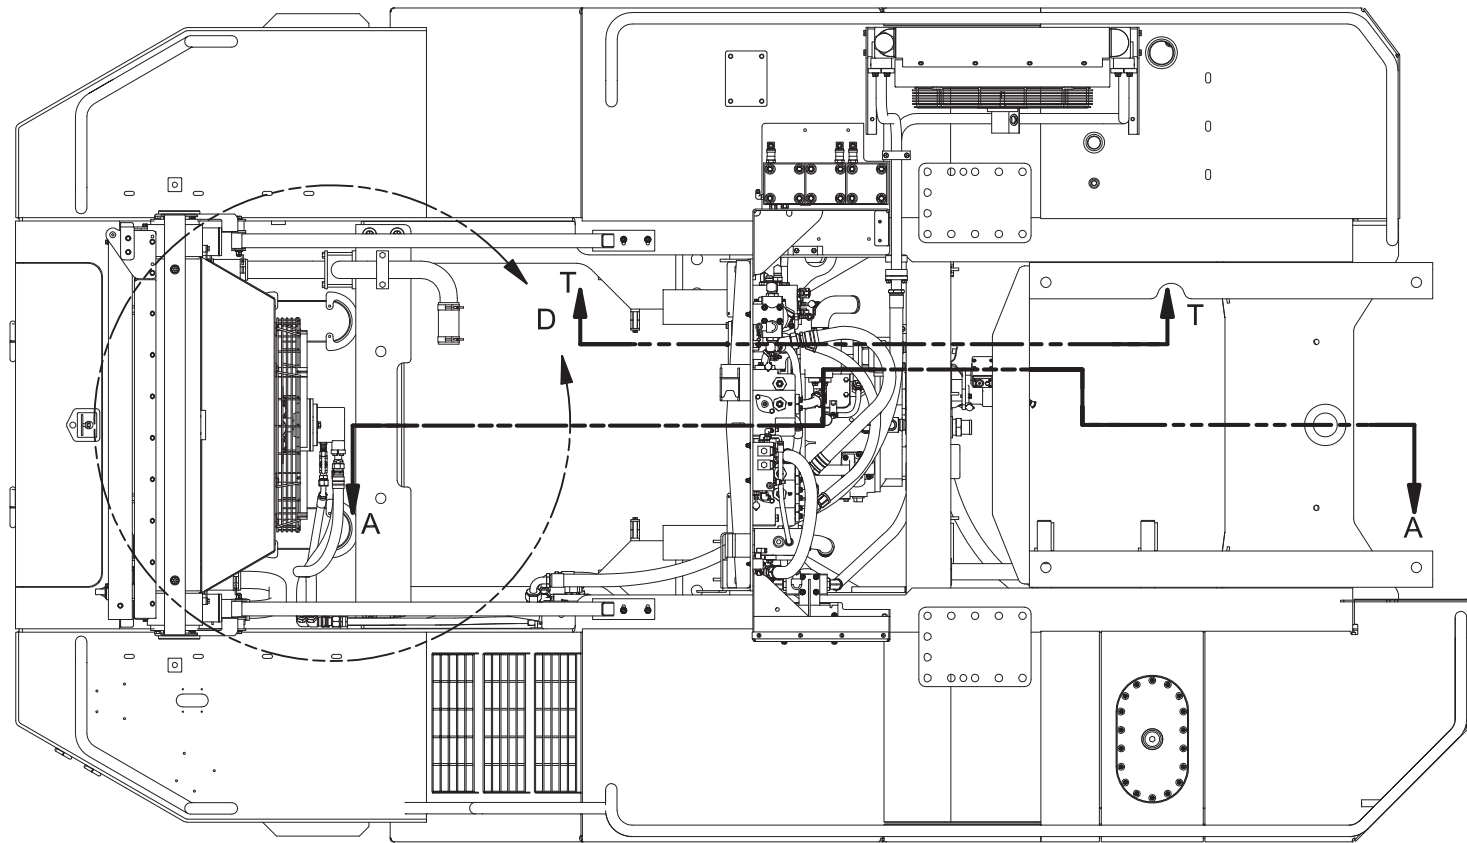

Cooling System Installation

Item	Part No.	Qty	Description	Item	Part No.	Qty	Description
	587043		Cooling System Installation				
1	* 583387	1	. Radiator Assembly	35	R13801857	2	. Capscrew
2	234497	2	. Vibration Dampener	36	210069	2	. Fitting
3	00103325	4	. Lockwasher	37	12666	1	. Fitting
4	557376	2	. Flat Washer	38	Y73G-0716	4	. Capscrew
5	551132	2	. Washer, Snub	39	R13805167	4	. Locknut
6	* 253988	1	. Manifold Assembly	40	R13801834	4	. Capscrew
8	583451	1	. Tube	41	09428830	8	. Flat Washer
9	583452	2	. Tube	42	210084	1	. Fitting
10	583448	1	. Tube	43	Y17C-0624	2	. Capscrew
11	583453	1	. Tube	44	237567	6	. Nut, Esna
12	583462	1	. Crossmember Weldment	45	248020	1	. Hose Assembly
13	221636W	2	. Capscrew	46	259169	1	. Hose Assembly
14	R13811193	2	. Locknut	47	21948	1	. Hose Assembly
15	201569	4	. Flat Washer	48	227977	1	. Hose Assembly
16	R573585	1	. Fitting, 23	49	253872	1	. Hose Assembly
17	209715	3	. Fitting	50	251939	1	. Hose Assembly
18	209619	1	. Fitting	51	587039	1	. Hose Assembly
19	209490	2	. Fitting	52	258776	1	. Hose Assembly
20	209323	2	. Fitting	53	583588	2	. Brace Assembly,Radiator
21	209215	1	. Fitting	54	* 587000	1	. Filter,High Press
22	232331	4	. Lockwasher	55	583733	1	. Mounting,Filter
23	587044	1	. Tube Assembly	57	R13811034	4	. Capscrew
24	587045	1	. Tube Assembly	58	00103341	16	. Flat Washer
25	R616796	4	. Washer	59	201567	4	. Lockwasher
27	R13811196	4	. Locknut	60	583888	2	. Block
28	221666W	4	. Capscrew	61	583885	1	. Hardnose Weldment
29	R13802634	8	. Flat Washer	62	583889	2	. Pad
30	211791	2'	. Hose, Radiator	63	Y09G-0516	4	. Capscrew
31	216042	8	. T-Bolt Clamp	64	00114502	4	. Jam Nut
32	232869	2	. T-Bolt Clamp	65	Y17C-1032	2	. Capscrew
33	224766	1'	. Hose, Radiator	66	R13802631	2	. Flat Washer
				67	209166	1	. Fitting
				68	R14040	1	. Coupler, Male
				69	587016	1	. Plate,Standoff
				70	221499W	2	. Capscrew
				71	Y17C-0616	2	. Capscrew

* See Separate Coverage