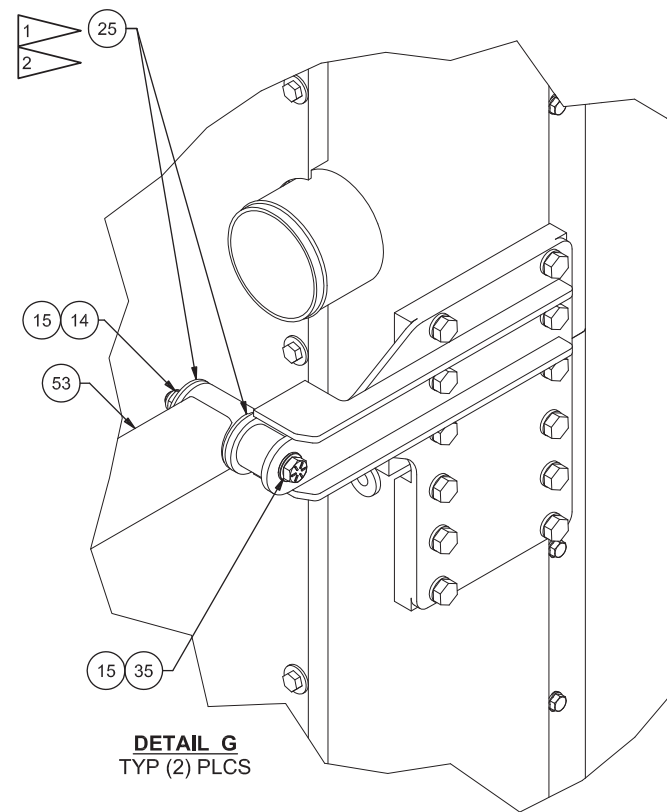

1. **NOTES:**
2. 1 1 EACH SIDE OF ITEM 53.
   - 2 TYPICAL, BOTH SIDES.