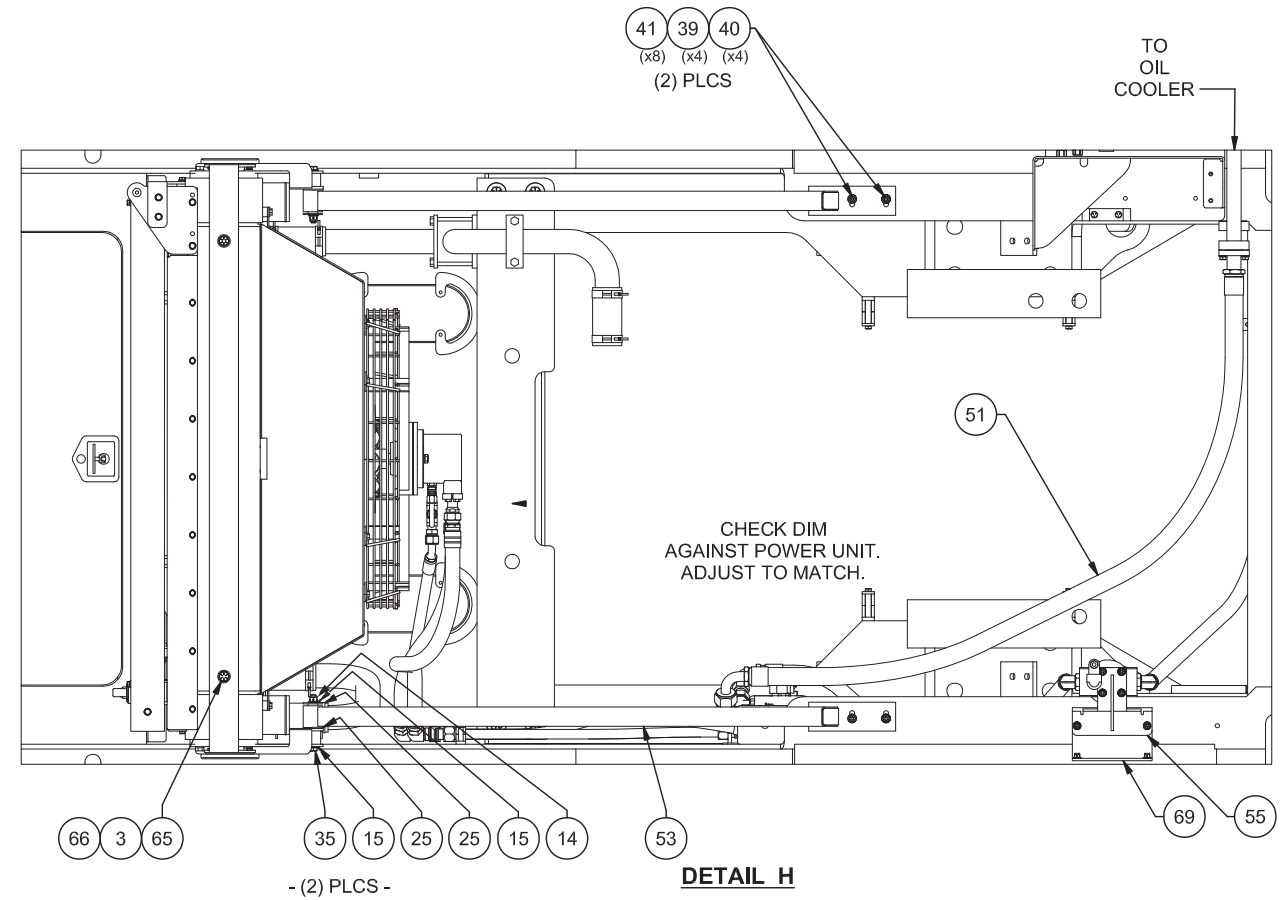

Cooling System Installation

Item	Part No.	Qty	Description	Item	Part No.	Qty	Description
	587043		Cooling System Installation				
1	* 583387	1	. Radiator Assembly	35	R13801857	2	. Capscrew
2	234497	2	. Vibration Dampener	36	210069	2	. Fitting
3	00103325	4	. Lockwasher	37	12666	1	. Fitting
4	557376	2	. Flat Washer	38	Y73G-0716	4	. Capscrew
5	551132	2	. Washer, Snub	39	R13805167	4	. Locknut
6	* 253988	1	. Manifold Assembly	40	R13801834	4	. Capscrew
8	583451	1	. Tube	41	09428830	8	. Flat Washer
9	583452	2	. Tube	42	210084	1	. Fitting
10	583448	1	. Tube	43	Y17C-0624	2	. Capscrew
11	583453	1	. Tube	44	237567	6	. Nut, Esna
12	583462	1	. Crossmember Weldment	45	248020	1	. Hose Assembly
13	221636W	2	. Capscrew	46	259169	1	. Hose Assembly
14	R13811193	2	. Locknut	47	21948	1	. Hose Assembly
15	201569	4	. Flat Washer	48	227977	1	. Hose Assembly
16	R573585	1	. Fitting, 23	49	253872	1	. Hose Assembly
17	209715	3	. Fitting	50	251939	1	. Hose Assembly
18	209619	1	. Fitting	51	587039	1	. Hose Assembly
19	209490	2	. Fitting	52	258776	1	. Hose Assembly
20	209323	2	. Fitting	53	583588	2	. Brace Assembly,Radiator
21	209215	1	. Fitting	54	* 587000	1	. Filter,High Press
22	232331	4	. Lockwasher	55	583733	1	. Mounting,Filter
23	587044	1	. Tube Assembly	57	R13811034	4	. Capscrew
24	587045	1	. Tube Assembly	58	00103341	16	. Flat Washer
25	R616796	4	. Washer	59	201567	4	. Lockwasher
27	R13811196	4	. Locknut	60	583888	2	. Block
28	221666W	4	. Capscrew	61	583885	1	. Hardnose Weldment
29	R13802634	8	. Flat Washer	62	583889	2	. Pad
30	211791	2'	. Hose, Radiator	63	Y09G-0516	4	. Capscrew
31	216042	8	. T-Bolt Clamp	64	00114502	4	. Jam Nut
32	232869	2	. T-Bolt Clamp	65	Y17C-1032	2	. Capscrew
33	224766	1'	. Hose, Radiator	66	R13802631	2	. Flat Washer
				67	209166	1	. Fitting
				68	R14040	1	. Coupler, Male
				69	587016	1	. Plate,Standoff
				70	221499W	2	. Capscrew
				71	Y17C-0616	2	. Capscrew

* See Separate Coverage