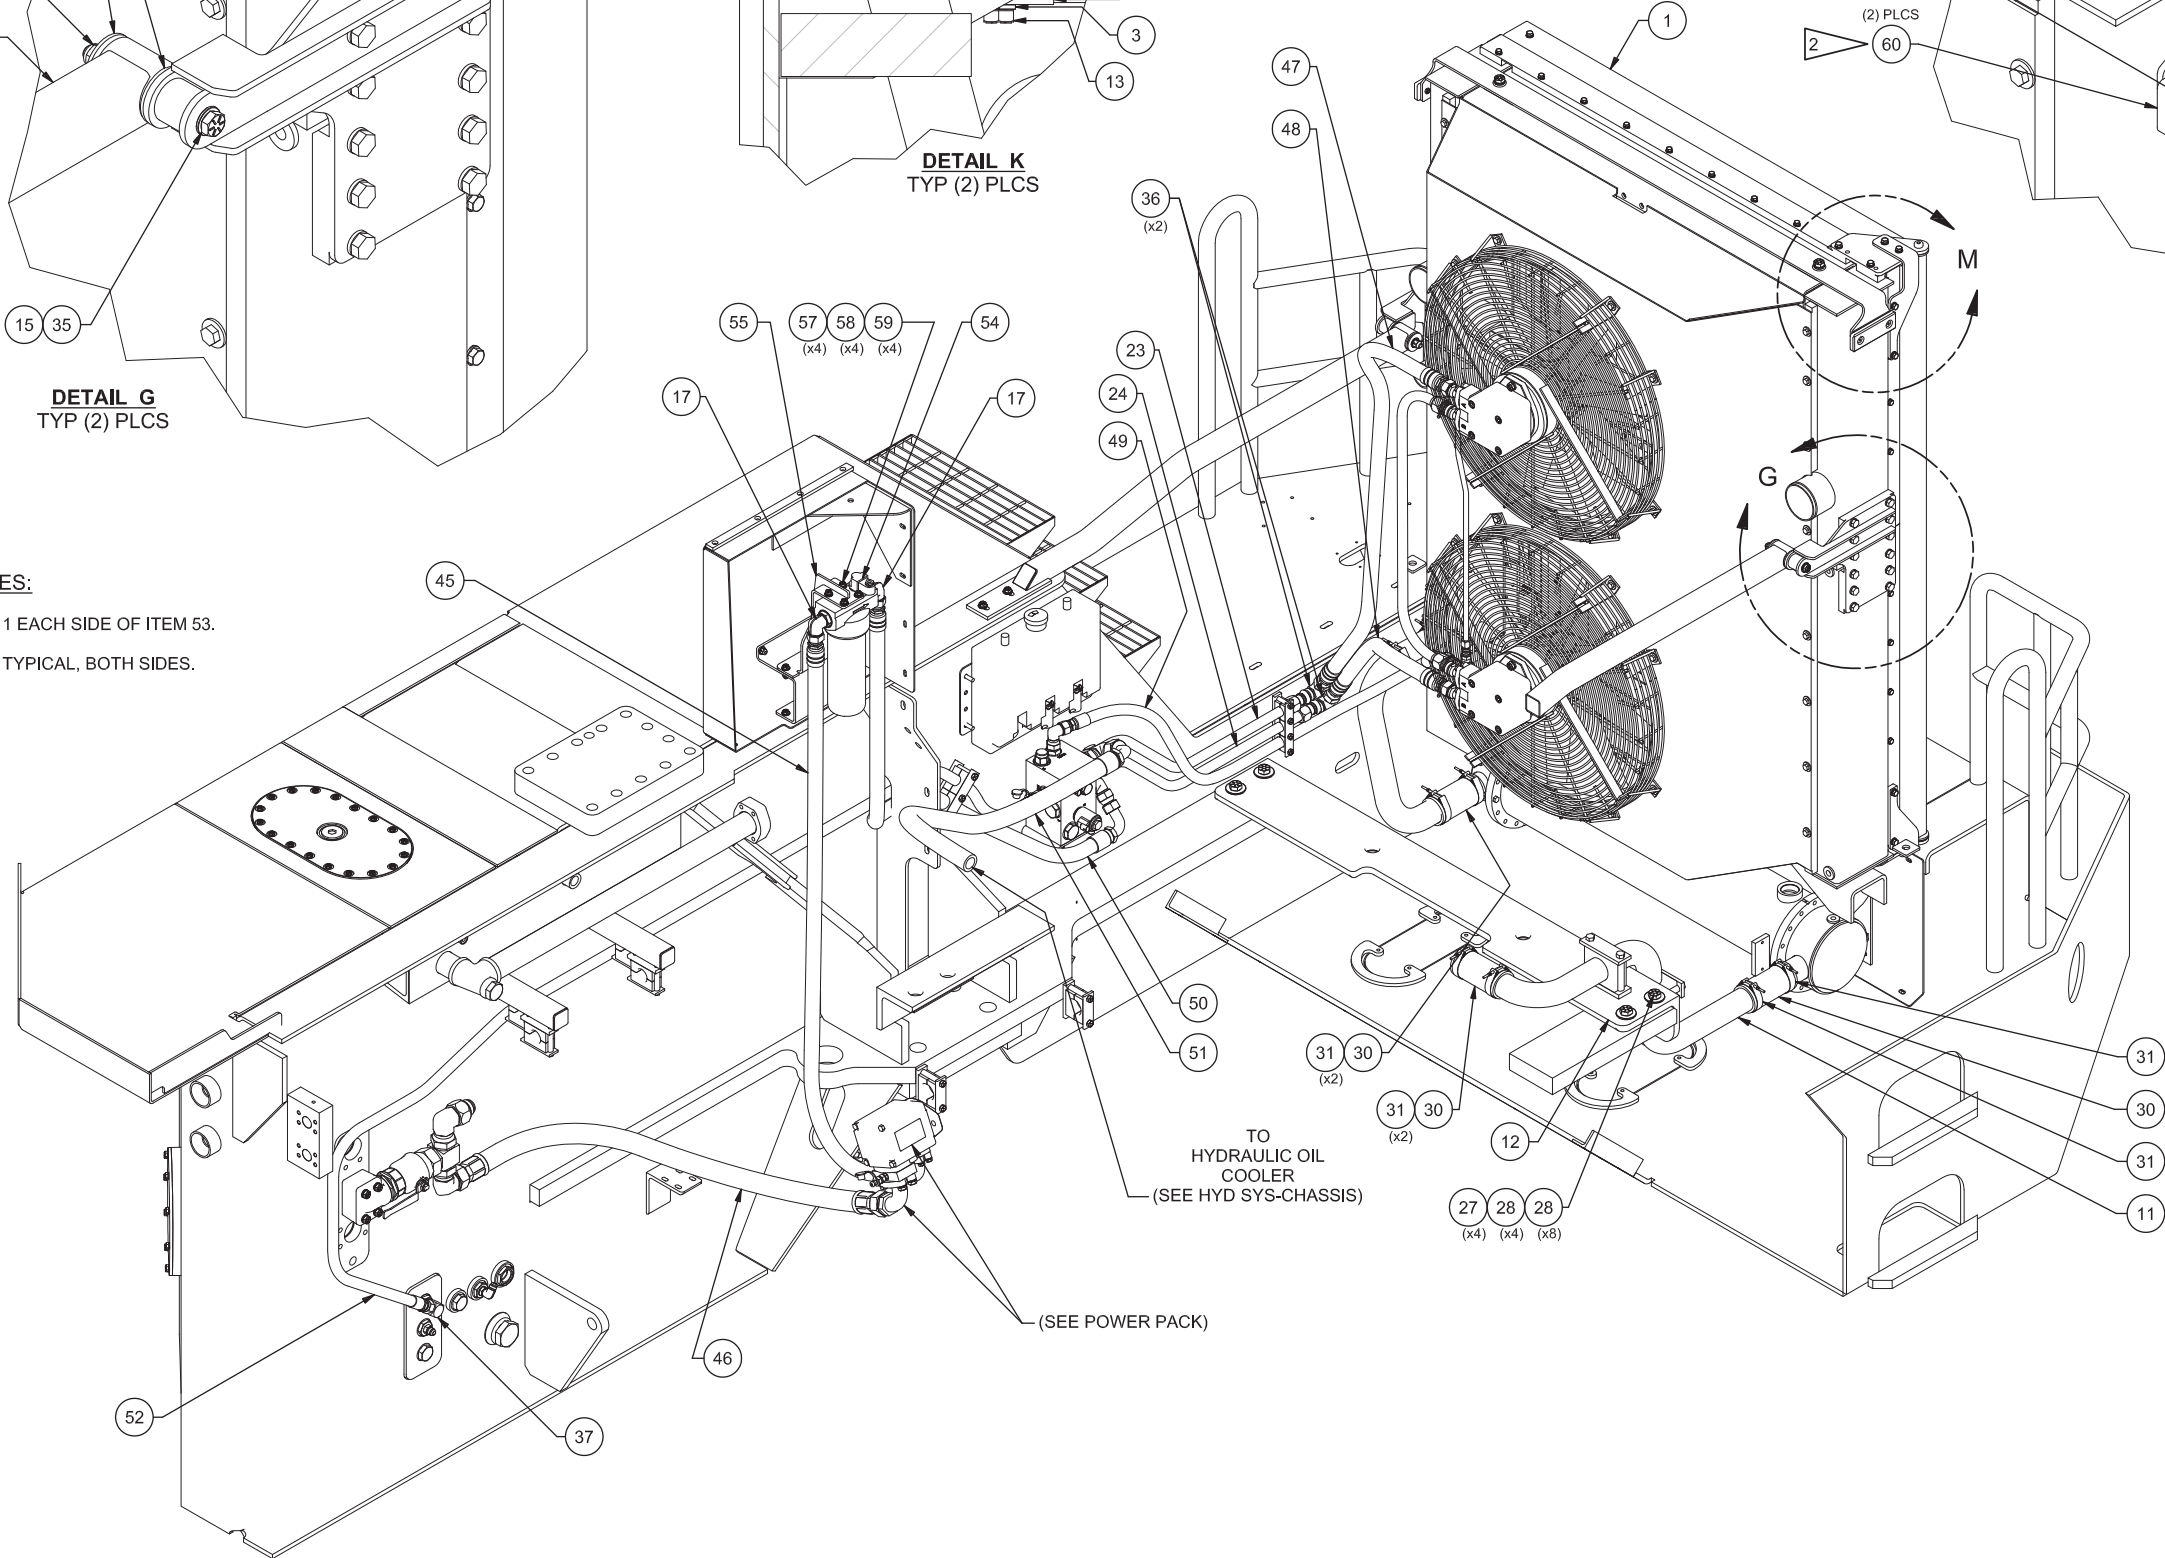

\* See Separate Coverage

- NOTES:**
- 1 1 EACH SIDE OF ITEM 53.
  - 2 TYPICAL, BOTH SIDES.

USE ITEM 69 AS A TEMPLATE TO LOCATE AND DRILL (2) THRU HOLES IN 584205. INSTALL ITEMS: 44, 58, & 72, AS SHOWN.