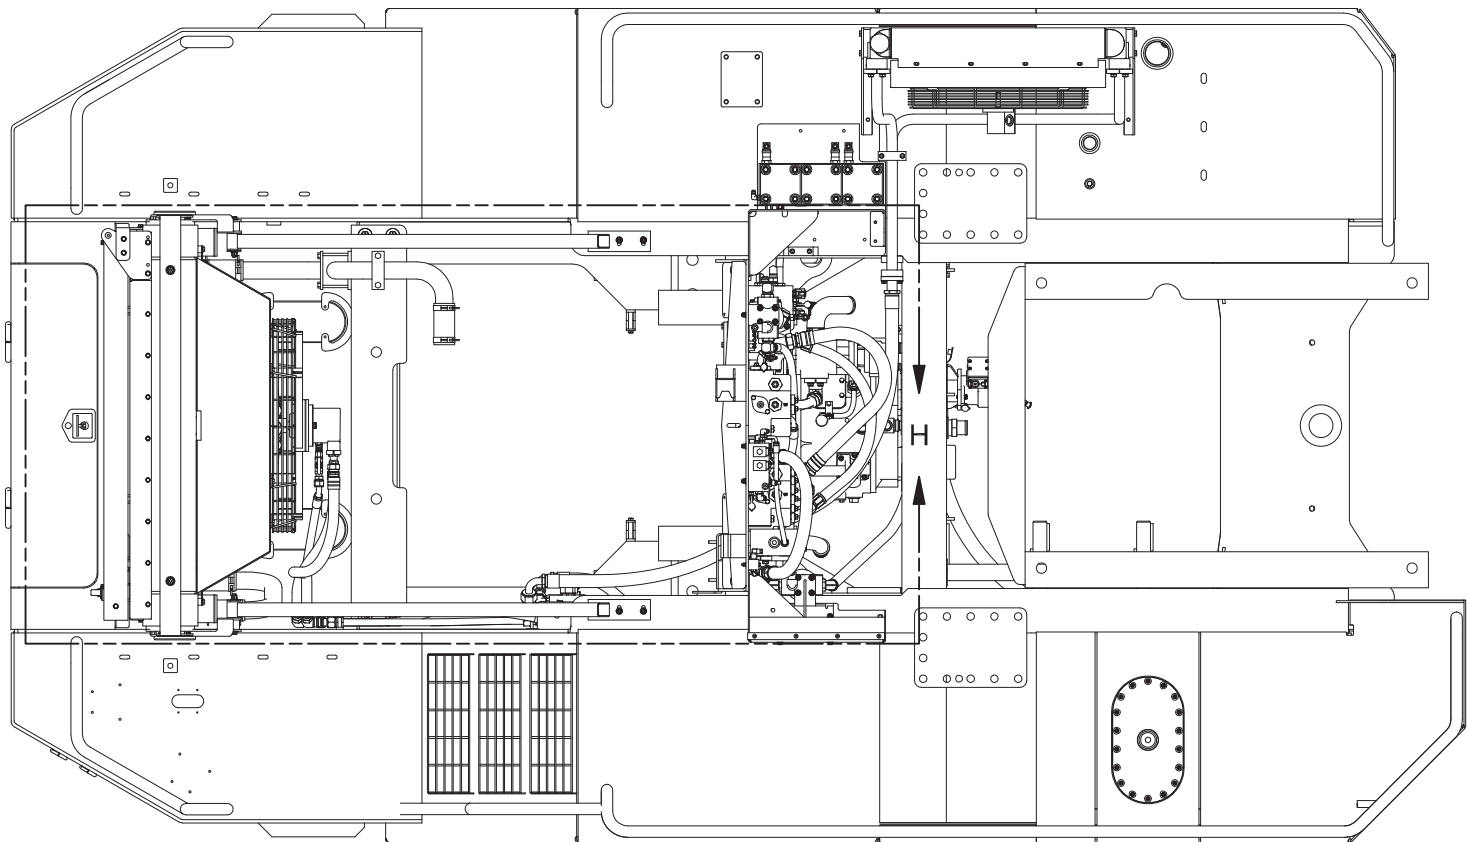

Cooling System Installation

Item	Part No.	Qty	Description	Item	Part No.	Qty	Description
	587043		Cooling System Installation				
1	* 583387	1	. Radiator Assembly	35	R13801857	2	. Capscrew
2	234497	2	. Vibration Dampener	36	210069	2	. Fitting
3	00103325	4	. Lockwasher	37	12666	1	. Fitting
4	557376	2	. Flat Washer	38	Y73G-0716	4	. Capscrew
5	551132	2	. Washer, Snub	39	R13805167	4	. Locknut
6	* 253988	1	. Manifold Assembly	40	R13801834	4	. Capscrew
8	583451	1	. Tube	41	09428830	8	. Flat Washer
9	583452	2	. Tube	42	210084	1	. Fitting
10	583448	1	. Tube	43	Y17C-0624	2	. Capscrew
11	583453	1	. Tube	44	237567	6	. Nut, Esna
12	583462	1	. Crossmember Weldment	45	248020	1	. Hose Assembly
13	221636W	2	. Capscrew	46	259169	1	. Hose Assembly
14	R13811193	2	. Locknut	47	21948	1	. Hose Assembly
15	201569	4	. Flat Washer	48	227977	1	. Hose Assembly
16	R573585	1	. Fitting, 23	49	253872	1	. Hose Assembly
17	209715	3	. Fitting	50	251939	1	. Hose Assembly
18	209619	1	. Fitting	51	587039	1	. Hose Assembly
19	209490	2	. Fitting	52	258776	1	. Hose Assembly
20	209323	2	. Fitting	53	583588	2	. Brace Assembly,Radiator
21	209215	1	. Fitting	54	* 587000	1	. Filter,High Press
22	232331	4	. Lockwasher	55	583733	1	. Mounting,Filter
23	587044	1	. Tube Assembly	57	R13811034	4	. Capscrew
24	587045	1	. Tube Assembly	58	00103341	16	. Flat Washer
25	R616796	4	. Washer	59	201567	4	. Lockwasher
27	R13811196	4	. Locknut	60	583888	2	. Block
28	221666W	4	. Capscrew	61	583885	1	. Hardnose Weldment
29	R13802634	8	. Flat Washer	62	583889	2	. Pad
30	211791	2'	. Hose, Radiator	63	Y09G-0516	4	. Capscrew
31	216042	8	. T-Bolt Clamp	64	00114502	4	. Jam Nut
32	232869	2	. T-Bolt Clamp	65	Y17C-1032	2	. Capscrew
33	224766	1'	. Hose, Radiator	66	R13802631	2	. Flat Washer
				67	209166	1	. Fitting
				68	R14040	1	. Coupler, Male
				69	587016	1	. Plate,Standoff
				70	221499W	2	. Capscrew
				71	Y17C-0616	2	. Capscrew

* See Separate Coverage