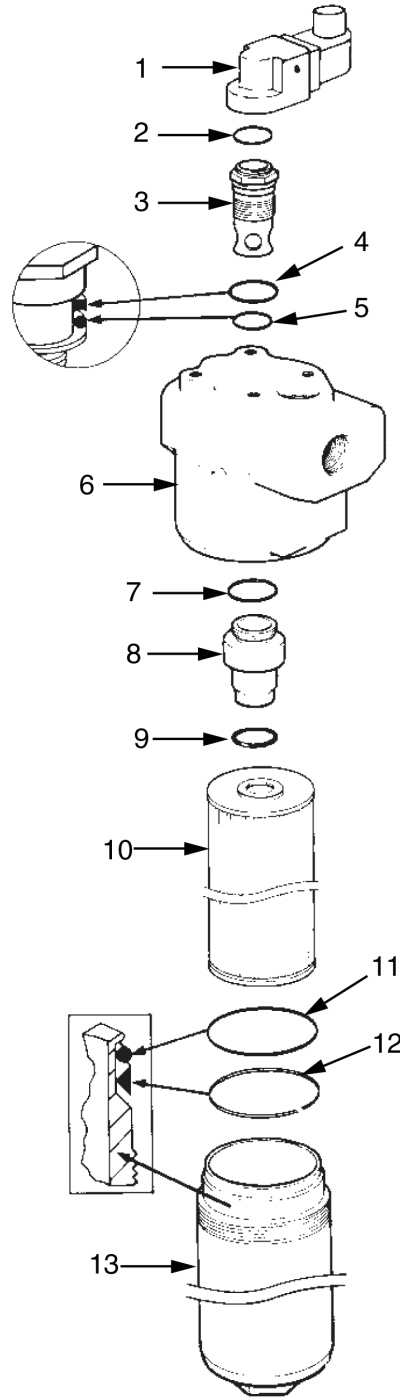

High Pressure Filter (65 GPM)

Item	Part No.	Qty	Description	Item	Part No.	Qty	Description
587000 High Pressure Filter (65 GPM)							
1	230531	1	. Electrical Actuator Assembly	9	*b NSS	1	. Seal
2	*a*b NSS	1	. Dust Seal	10	*b 587024	1	. Element, Filter; HP
3	587252	1	. Bypass Valve	11	*b NSS	1	. Seal
4	*a*b NSS	1	. Indicator Backup Ring	12	*b 228858	1	. Back-Up Ring
5	*a*b NSS	1	. Seal	13	587261	1	. Bowl
6	NSS	1	. Filter Head				
7	*b NSS	1	. Seal				
8	253582	1	. Adapter				

*a Included in Seal Kit 597842

*b Included in Filter Service Kit 598001