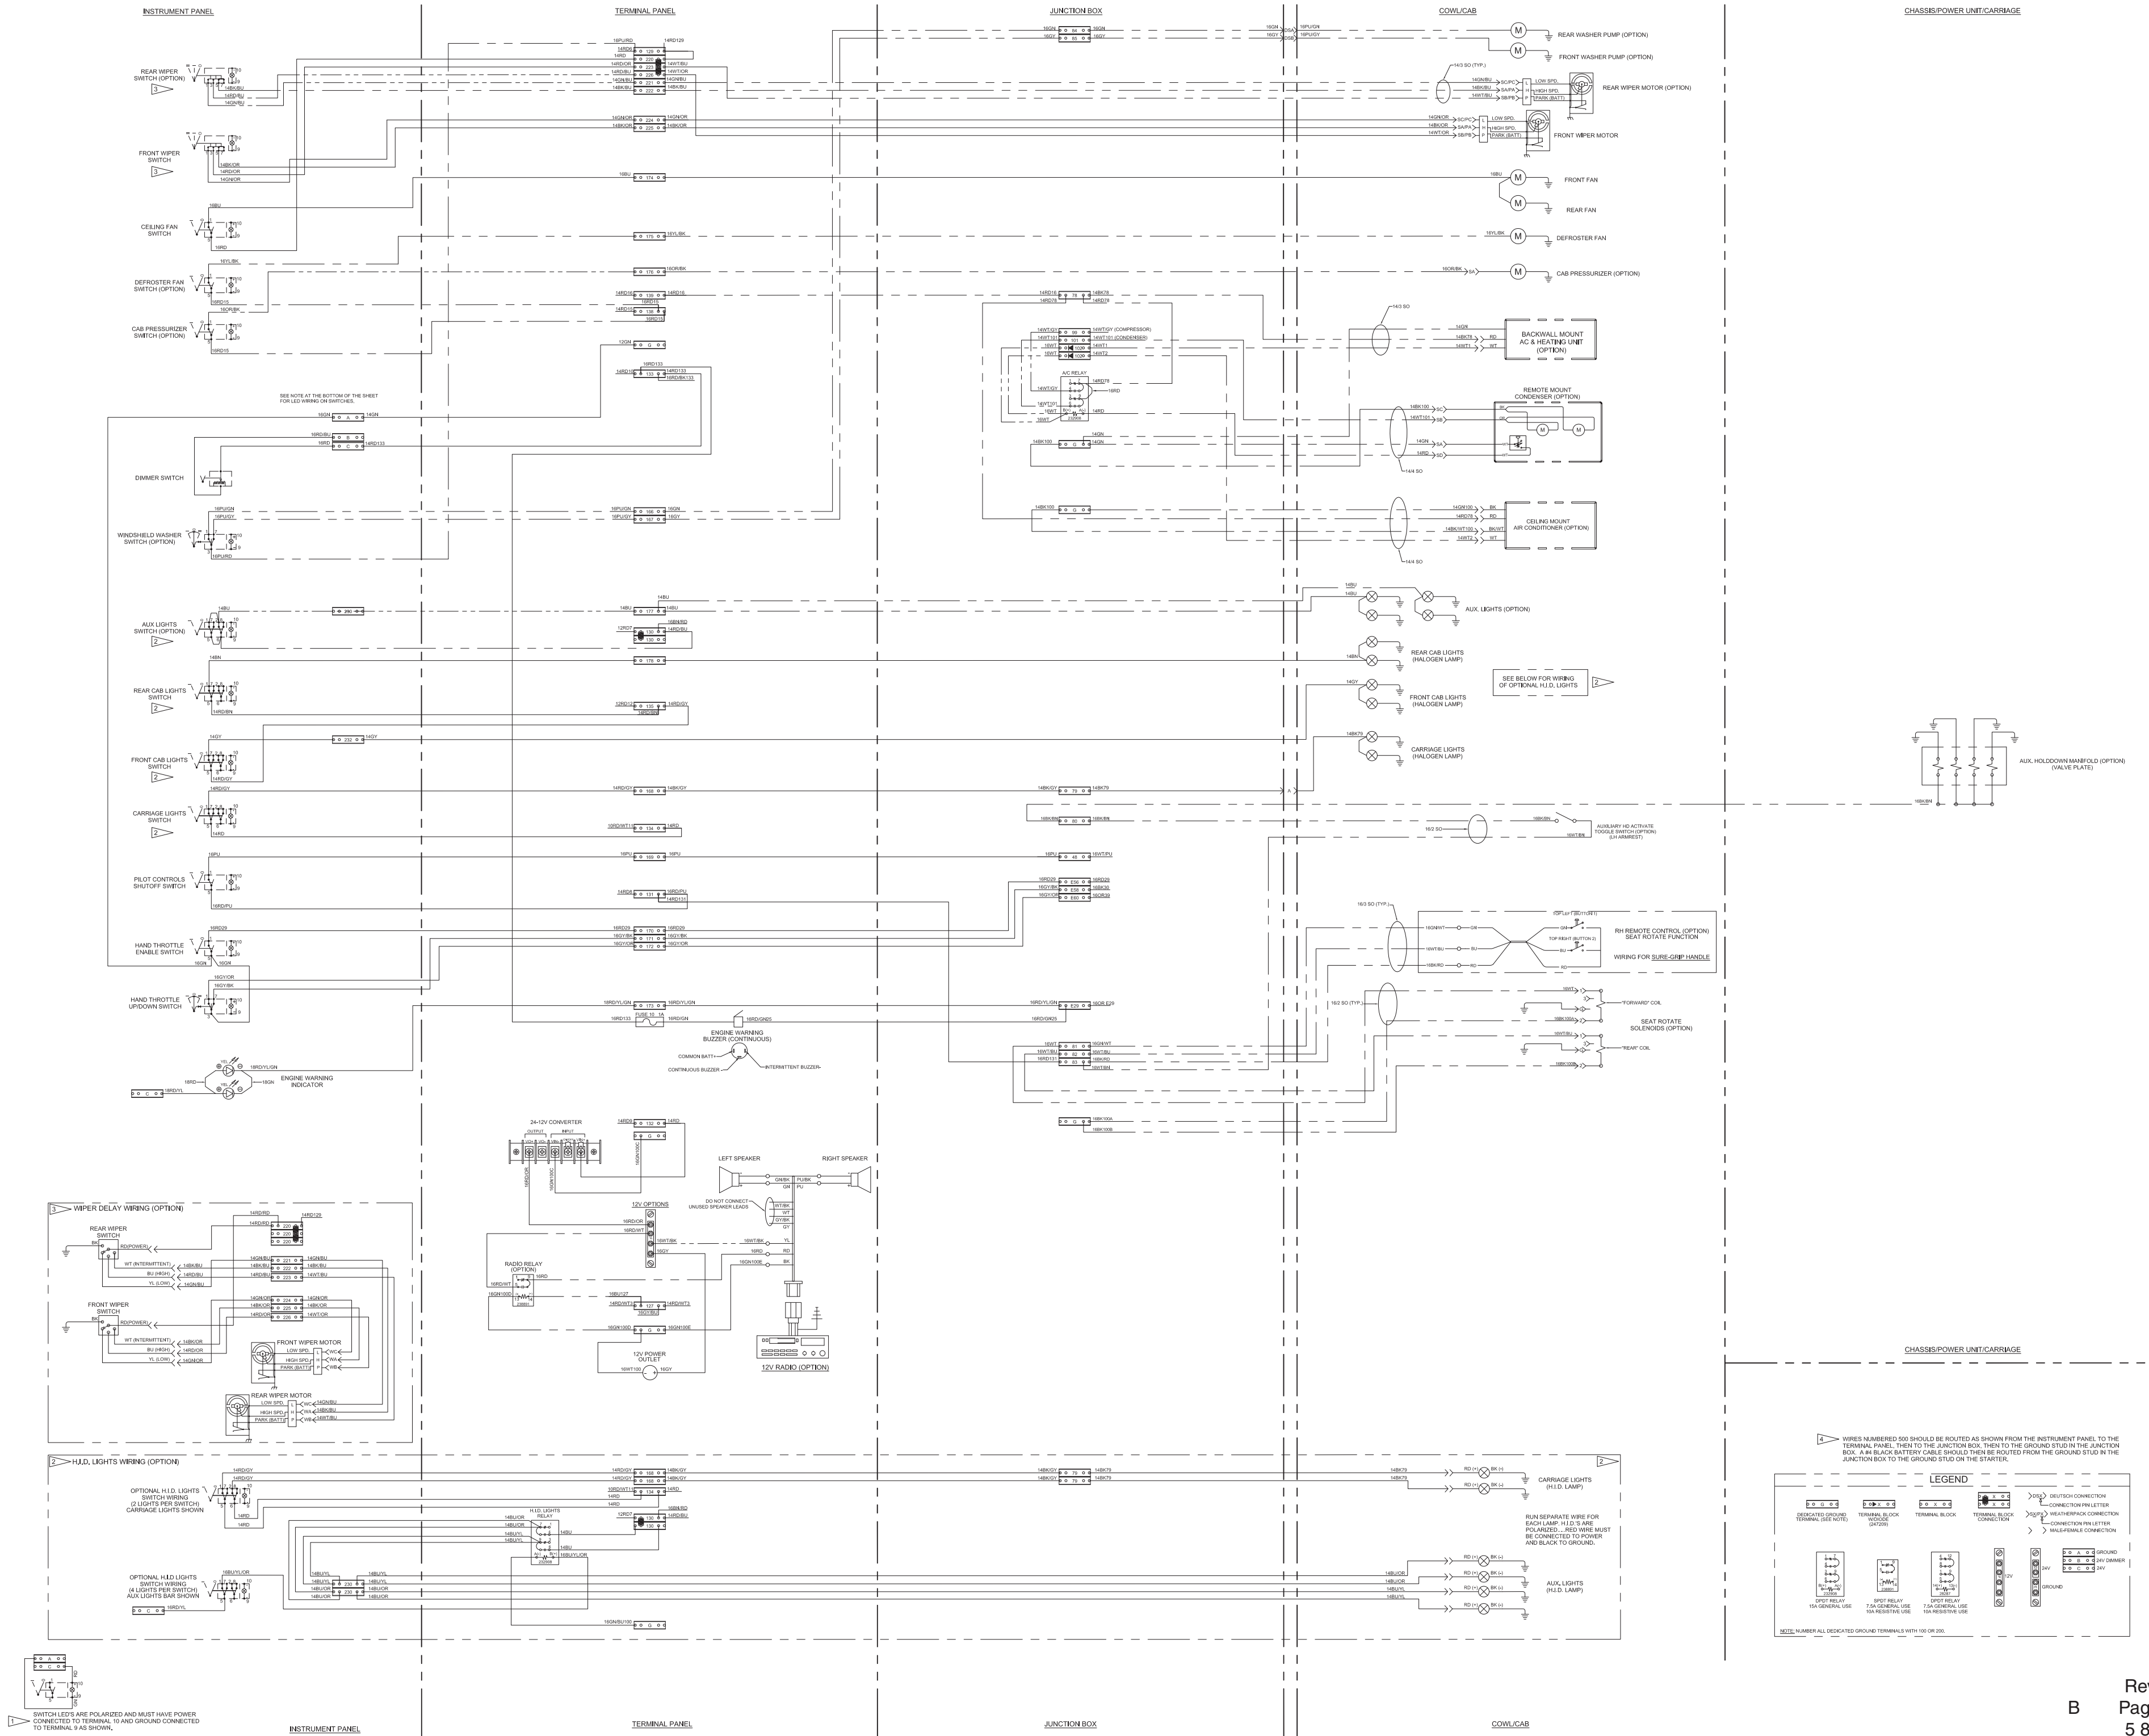

NOTE: WIRES REPRESENTED WITH PHANTOM LINES INDICATE OPTIONAL EQUIPMENT. SEE SALES ORDER FOR SPECIFIC OPTIONS FOR EACH MACHINE.

INSTRUMENT PANEL

TERMINAL PANEL

JUNCTION BOX

COW/CAB

CHASSIS/POWER UNIT/CARRIAGE

**LEGEND**

TERMINAL BLOCK (GENERAL USE)	TERMINAL BLOCK (OPTIONAL)	TERMINAL BLOCK (GENERAL USE)	TERMINAL BLOCK (GENERAL USE)	TERMINAL BLOCK (GENERAL USE)
CONNECTION PREFIX LETTER	CONNECTION PREFIX LETTER	CONNECTION PREFIX LETTER	CONNECTION PREFIX LETTER	CONNECTION PREFIX LETTER
GROUND	GROUND	GROUND	GROUND	GROUND

NOTE: NUMBER ALL DEDICATED GROUND TERMINALS WITH 100 OR 200.