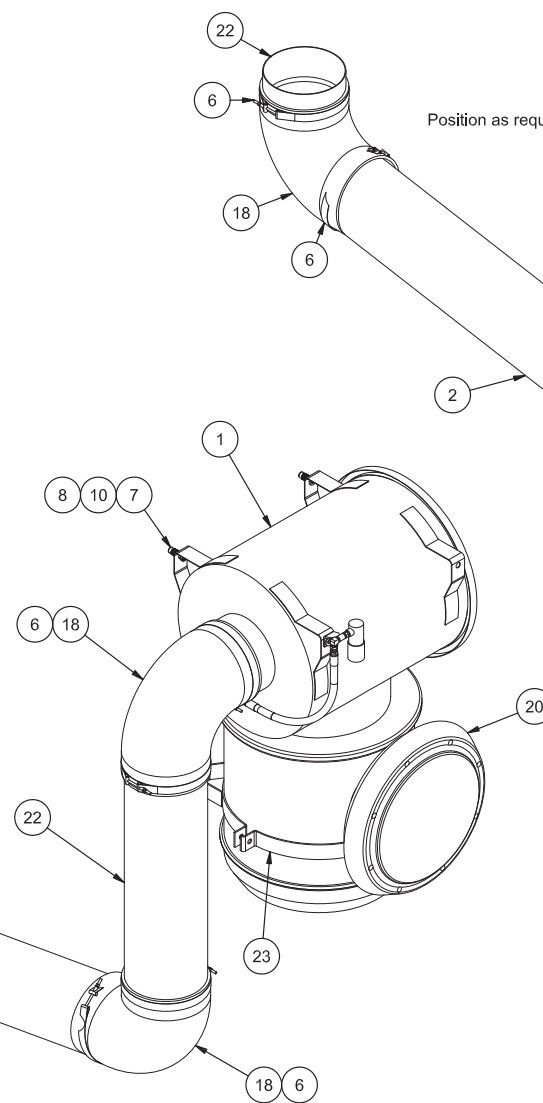

Air Cleaner Installation

Air Cleaner Installation

Item	Part No.	Qty	Description	Item	Part No.	Qty	Description
	586779		Air Cleaner Installation				
1	* 224214	1	. Air Filter	14	209317	1	. Fitting
2	580744	1	. Tube	15	207856	1	. Hose Assembly
3	572304	1	. Tube,Air Inlet	16	225132	1	. Fitting
4	585309	1	. Tube	17	217495	1	. Elbow
5	228425	1	. Elbow	18	208234	2	. Elbow
6	210631	7	. T-Bolt Clamp	19	207148	1	. T-Bolt Clamp
7	241059	4	. Insert	20	211601	1	. Air Inlet Hood
8	221499W	8	. Capscrew	21	R1904878	1	. Elbow
9	223654	4	. Locknut	22	569014	1	. Tube,Air Inlet
10	201570	4	. Spring Washer	23	205274	1	. Band, Mounting
11	208136	1	. Indicator	24	587376	1	. Plate, Hanger
12	208137	1	. Filter, Restriction	25	216609	4	. T-Bolt Clamp
13	508790	1	. Bracket Assembly	26	221767W	12	. Washer

* See Separate Coverage

Position as required and drill (3) 0.406" holes.

DETAIL C