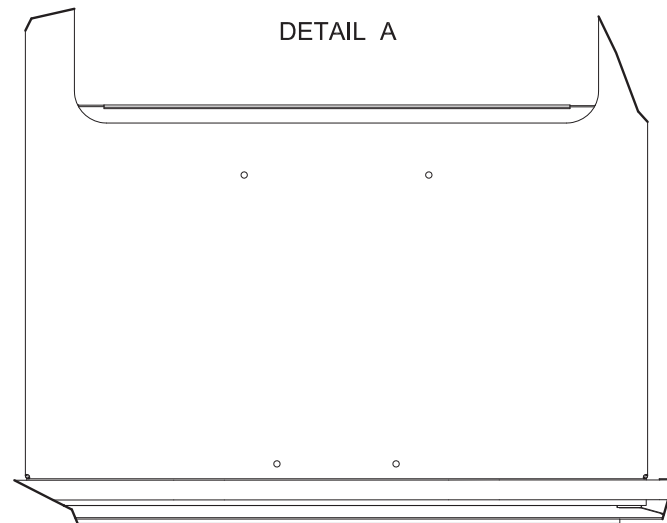

Air Cleaner Installation

Air Cleaner Installation

Item	Part No.	Qty	Description	Item	Part No.	Qty	Description
	586779		Air Cleaner Installation				
1	* 224214	1	. Air Filter	14	209317	1	. Fitting
2	580744	1	. Tube	15	207856	1	. Hose Assembly
3	572304	1	. Tube,Air Inlet	16	225132	1	. Fitting
4	585309	1	. Tube	17	217495	1	. Elbow
5	228425	1	. Elbow	18	208234	2	. Elbow
6	210631	7	. T-Bolt Clamp	19	207148	1	. T-Bolt Clamp
7	241059	4	. Insert	20	211601	1	. Air Inlet Hood
8	221499W	8	. Capscrew	21	R1904878	1	. Elbow
9	223654	4	. Locknut	22	569014	1	. Tube,Air Inlet
10	201570	4	. Spring Washer	23	205274	1	. Band, Mounting
11	208136	1	. Indicator	24	587376	1	. Plate, Hanger
12	208137	1	. Filter, Restriction	25	216609	4	. T-Bolt Clamp
13	508790	1	. Bracket Assembly	26	221767W	12	. Washer

* See Separate Coverage

Position as required and drill (3) 0.406" holes.

DETAIL C