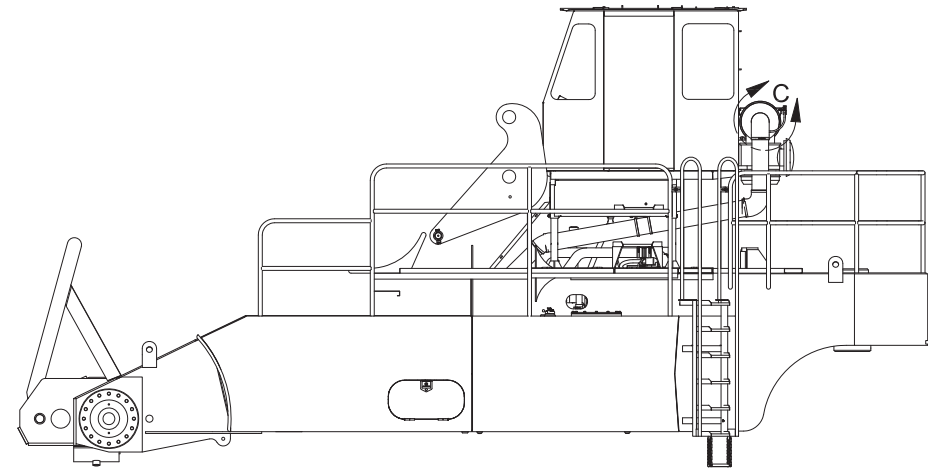

Air Cleaner Installation

Air Cleaner Installation

Item	Part No.	Qty	Description	Item	Part No.	Qty	Description
	586779		Air Cleaner Installation				
1	* 224214	1	. Air Filter	14	209317	1	. Fitting
2	580744	1	. Tube	15	207856	1	. Hose Assembly
3	572304	1	. Tube,Air Inlet	16	225132	1	. Fitting
4	585309	1	. Tube	17	217495	1	. Elbow
5	228425	1	. Elbow	18	208234	2	. Elbow
6	210631	7	. T-Bolt Clamp	19	207148	1	. T-Bolt Clamp
7	241059	4	. Insert	20	211601	1	. Air Inlet Hood
8	221499W	8	. Capscrew	21	R1904878	1	. Elbow
9	223654	4	. Locknut	22	569014	1	. Tube,Air Inlet
10	201570	4	. Spring Washer	23	205274	1	. Band, Mounting
11	208136	1	. Indicator	24	587376	1	. Plate, Hanger
12	208137	1	. Filter, Restriction	25	216609	4	. T-Bolt Clamp
13	508790	1	. Bracket Assembly	26	221767W	12	. Washer

* See Separate Coverage

Position as required and drill (3) 0.406" holes.

DETAIL C