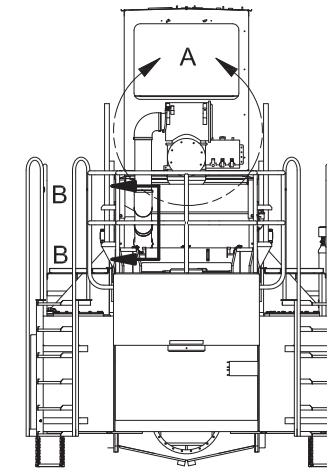

Air Cleaner Installation

Air Cleaner Installation

Item	Part No.	Qty	Description	Item	Part No.	Qty	Description
	586779		Air Cleaner Installation				
1	* 224214	1	. Air Filter	14	209317	1	. Fitting
2	580744	1	. Tube	15	207856	1	. Hose Assembly
3	572304	1	. Tube,Air Inlet	16	225132	1	. Fitting
4	585309	1	. Tube	17	217495	1	. Elbow
5	228425	1	. Elbow	18	208234	2	. Elbow
6	210631	7	. T-Bolt Clamp	19	207148	1	. T-Bolt Clamp
7	241059	4	. Insert	20	211601	1	. Air Inlet Hood
8	221499W	8	. Capscrew	21	R1904878	1	. Elbow
9	223654	4	. Locknut	22	569014	1	. Tube,Air Inlet
10	201570	4	. Spring Washer	23	205274	1	. Band, Mounting
11	208136	1	. Indicator	24	587376	1	. Plate, Hanger
12	208137	1	. Filter, Restriction	25	216609	4	. T-Bolt Clamp
13	508790	1	. Bracket Assembly	26	221767W	12	. Washer

* See Separate Coverage

Position as required and drill (3) 0.406" holes.

DETAIL C