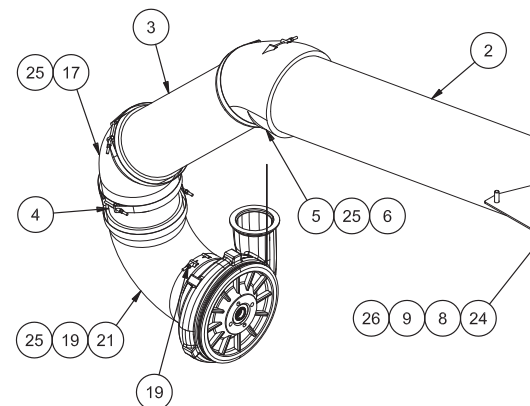

Air Cleaner Installation

Air Cleaner Installation

Item	Part No.	Qty	Description	Item	Part No.	Qty	Description
	586779		Air Cleaner Installation				
1	* 224214	1	. Air Filter	14	209317	1	. Fitting
2	580744	1	. Tube	15	207856	1	. Hose Assembly
3	572304	1	. Tube,Air Inlet	16	225132	1	. Fitting
4	585309	1	. Tube	17	217495	1	. Elbow
5	228425	1	. Elbow	18	208234	2	. Elbow
6	210631	7	. T-Bolt Clamp	19	207148	1	. T-Bolt Clamp
7	241059	4	. Insert	20	211601	1	. Air Inlet Hood
8	221499W	8	. Capscrew	21	R1904878	1	. Elbow
9	223654	4	. Locknut	22	569014	1	. Tube,Air Inlet
10	201570	4	. Spring Washer	23	205274	1	. Band, Mounting
11	208136	1	. Indicator	24	587376	1	. Plate, Hanger
12	208137	1	. Filter, Restriction	25	216609	4	. T-Bolt Clamp
13	508790	1	. Bracket Assembly	26	221767W	12	. Washer

* See Separate Coverage

Position as required and drill (3) 0.406" holes.

DETAIL C