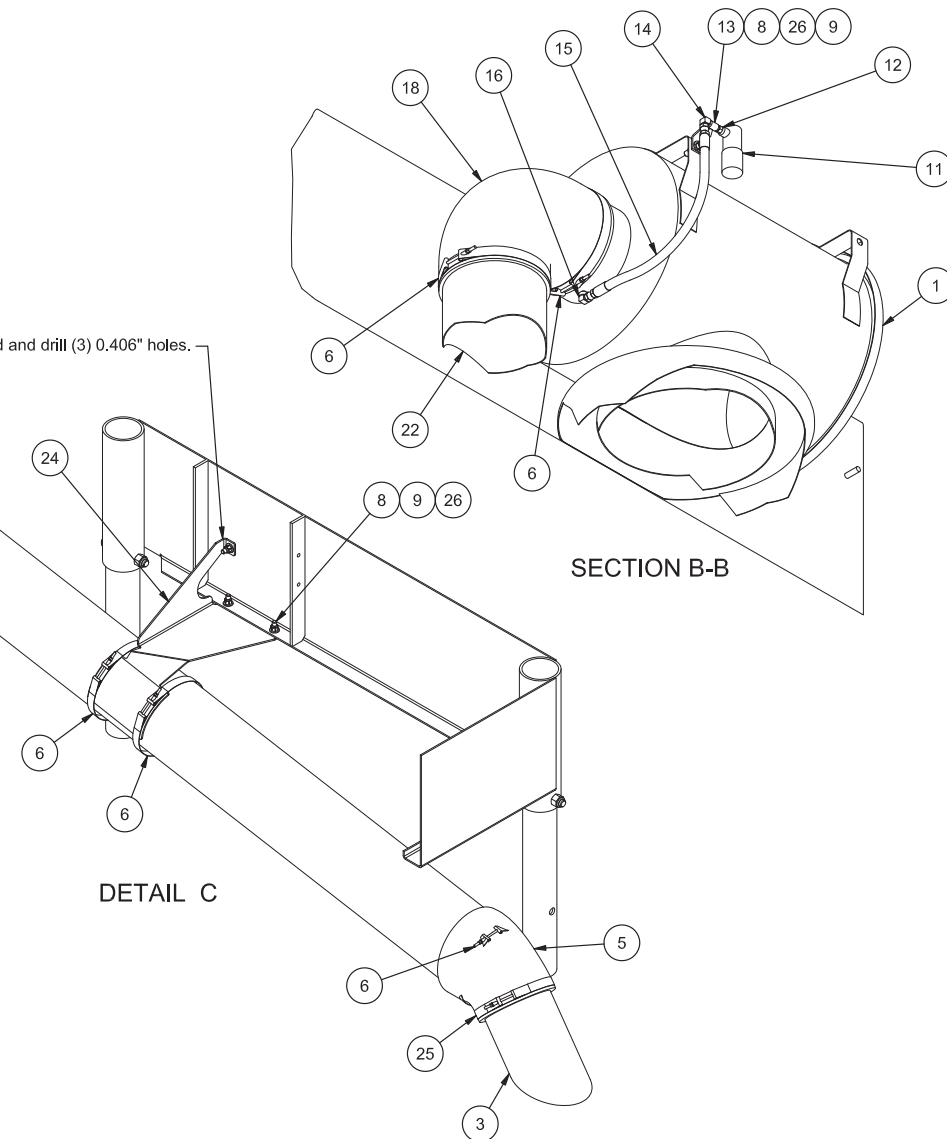

Air Cleaner Installation

Air Cleaner Installation

Item	Part No.	Qty	Description	Item	Part No.	Qty	Description
	586779		Air Cleaner Installation				
1	* 224214	1	. Air Filter	14	209317	1	. Fitting
2	580744	1	. Tube	15	207856	1	. Hose Assembly
3	572304	1	. Tube,Air Inlet	16	225132	1	. Fitting
4	585309	1	. Tube	17	217495	1	. Elbow
5	228425	1	. Elbow	18	208234	2	. Elbow
6	210631	7	. T-Bolt Clamp	19	207148	1	. T-Bolt Clamp
7	241059	4	. Insert	20	211601	1	. Air Inlet Hood
8	221499W	8	. Capscrew	21	R1904878	1	. Elbow
9	223654	4	. Locknut	22	569014	1	. Tube,Air Inlet
10	201570	4	. Spring Washer	23	205274	1	. Band, Mounting
11	208136	1	. Indicator	24	587376	1	. Plate, Hanger
12	208137	1	. Filter, Restriction	25	216609	4	. T-Bolt Clamp
13	508790	1	. Bracket Assembly	26	221767W	12	. Washer

* See Separate Coverage

Position as required and drill (3) 0.406" holes.

DETAIL C