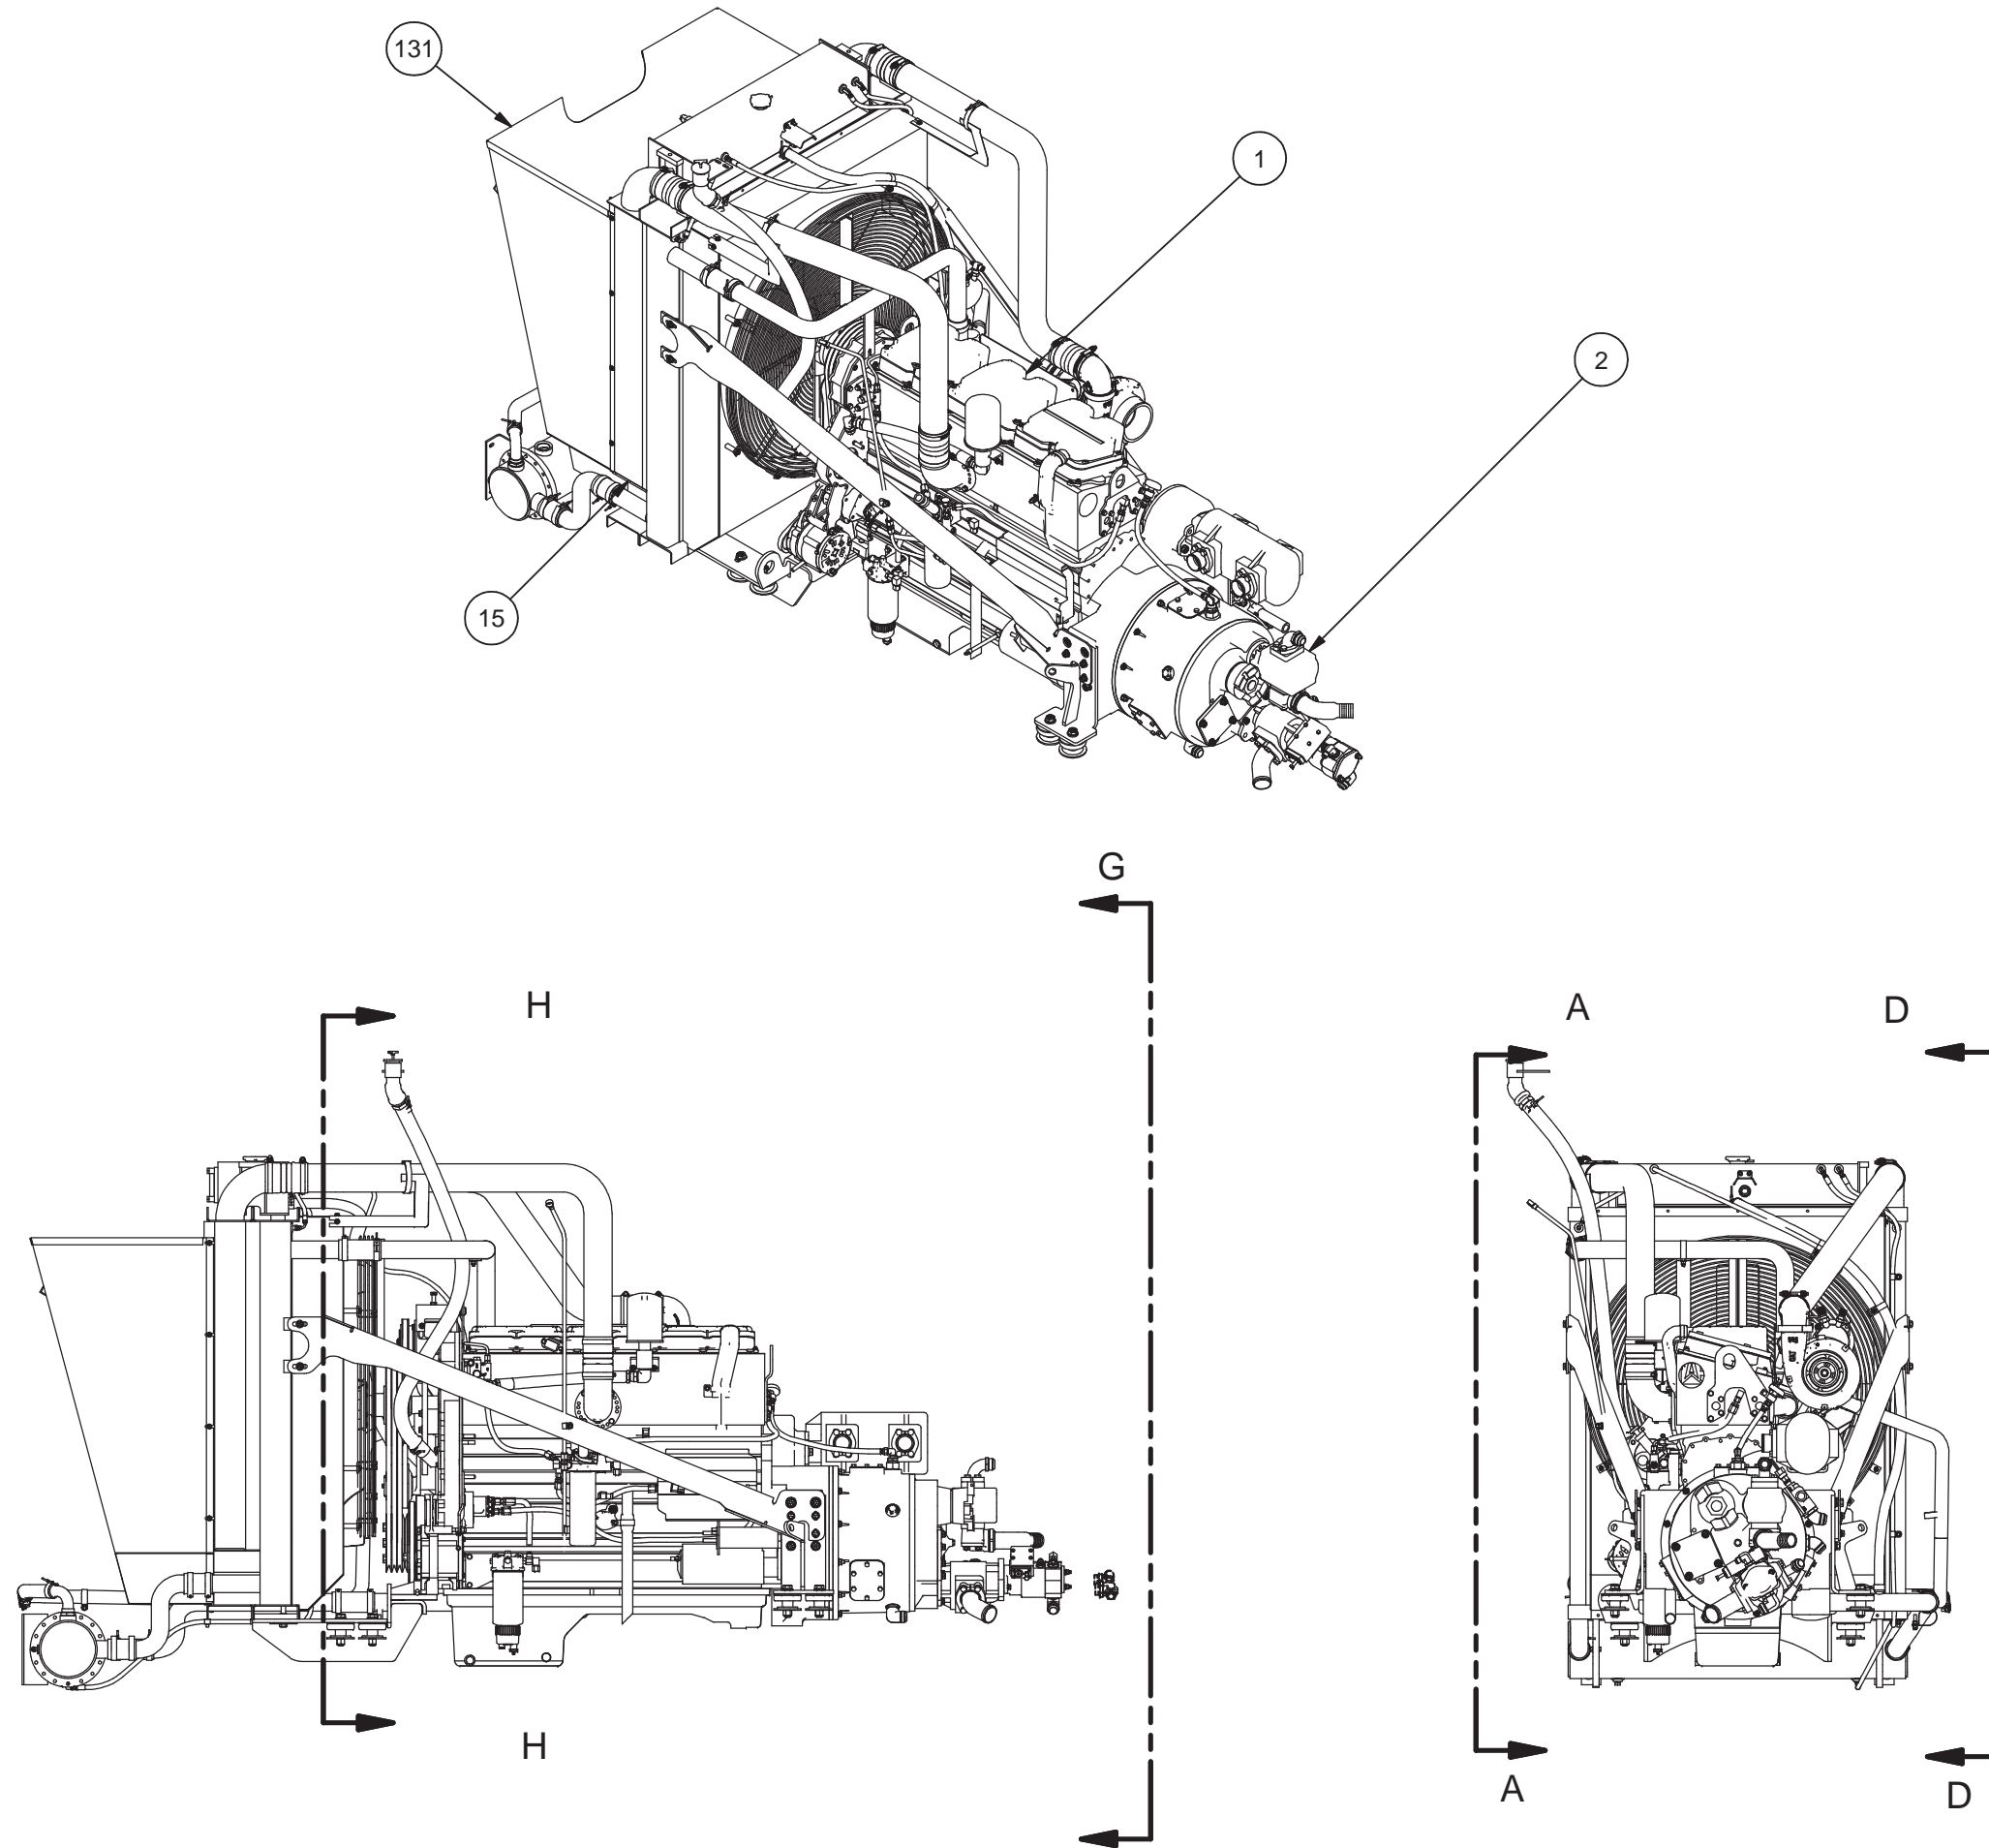

Power Unit

Item	Part No.	Qty	Description	Item	Part No.	Qty	Description
128	587355	1	. Tube				
129	587356	1	. Plate, Support				
130	587357	1	. Tube				
131	587360	1	. Air Scoop, Weldment				
132	583530	1	. Bracket Weldment				
133	FIL0023018	1	. Element, Filter				
134	*a 254176	1	. Hose Assembly				
135	221499W	3	. Capscrew				
136	R13802914	12	. Hard Washer				
137	18497W	12	. Capscrew				
139	209578	1	. Clamp				
140	R13803039	5	. Clip,				
141	R13808107	2	. Clamp,				
142	R13808116	7	. Clip,				
143	224816	2	. Clamp				
144	222288	1	. Fitting				
145	14857	1	. Fitting				
147	209510	1	. Fitting				
148	R13803988	1	. Fitting				
149	209756	1	. Fitting				
150	R573585	1	. Fitting				
152	587614	1	. Bracket				
153	587615	1	. Bracket				
154	216494	2	. T-Bolt Clamp				
155	222906	4	. Insert				

* See Separate Coverage

*a Included in Kit 587627