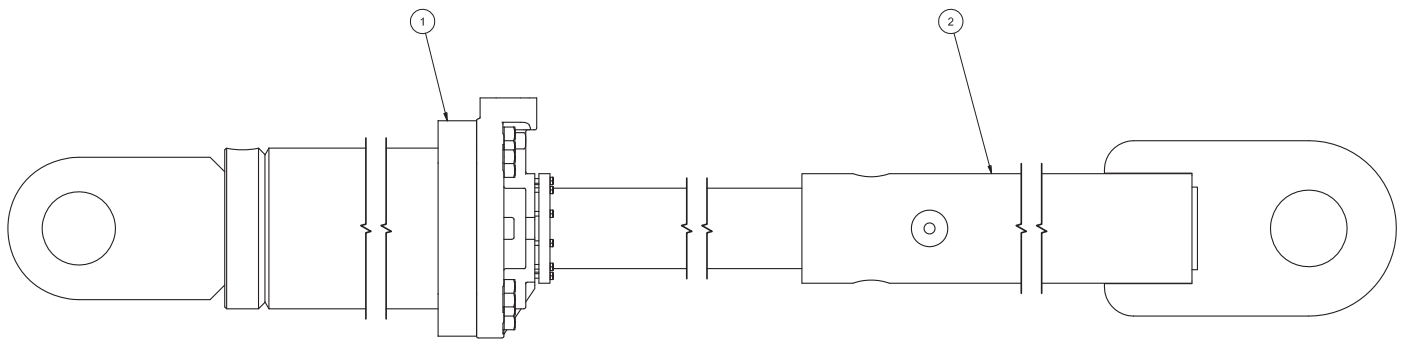

Cylinder Assembly-Tilt

Item	Part No.	Qty	Description	Item	Part No.	Qty	Description
	586456		Cylinder Assembly, Tilt				
1	* 586455	1	. Cylinder Assembly				
2	572513	1	. Ear Weldment, Cylinder				

* See Separate Coverage