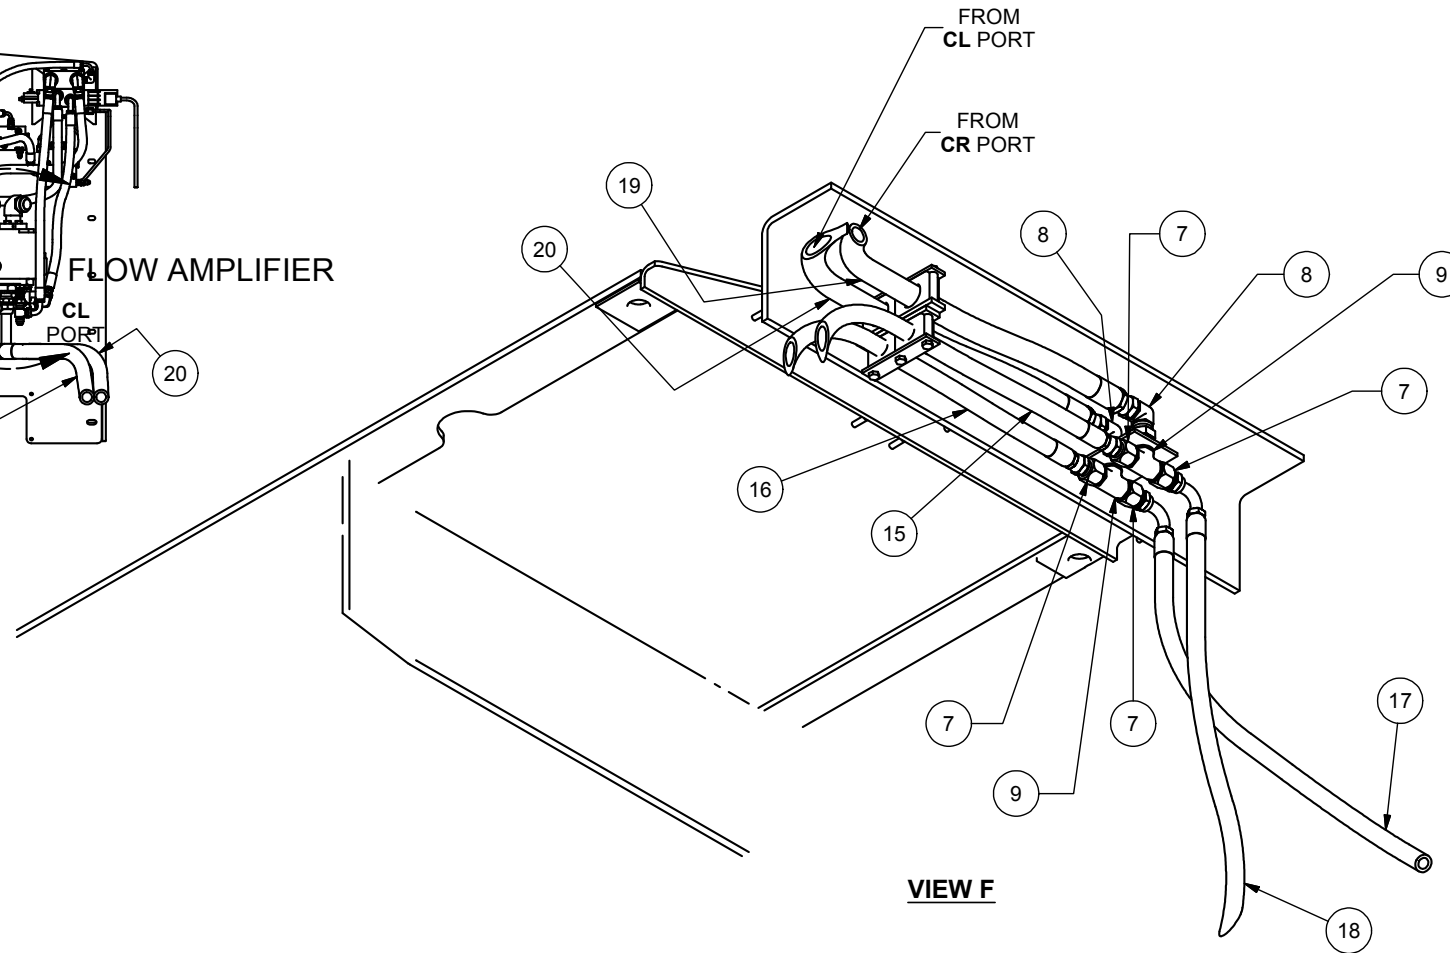

## Hydraulic System - Steering

Item	Part No.	Qty	Description	Item	Part No.	Qty	Description
	<b>585638</b>		<b>Hydraulic System - Steering</b>				
1	* 582182	2	. Cylinder Assembly	11	R13801813	4	. Capscrew
2	204502	4	. Bearing, Spherical	12	R13811191	2	. Locknut
3	512865	4	. Pin, Steering Cylinder	13	R13811083	4	. Capscrew
4	585646	2	. Clamp, Cylinder	14	R13811193	4	. Locknut
5	209490	2	. Fitting	15	240722	1	. Hose Assembly
6	209485	2	. Fitting	16	256358	1	. Hose Assembly
7	226031	4	. Fitting	17	256361	1	. Hose Assembly
8	209112	2	. Fitting	18	256362	1	. Hose Assembly
9	224509	2	. Fitting	19	256429	1	. Hose Assembly
10	249365	4	. Fitting, Lube	20	256430	1	. Hose Assembly

\* See Separate Coverage

HOSE COLOR CODE CHART  
(REF)

VALVE PORT	HOSE COLOR CODE
P	YELLOW
T	BLUE
R	GREEN
L	GRAY
LS	---

**DETAIL D**

**PIN & BEARING  
INSTALLATION  
(TYP)**

**SECTION E-E**