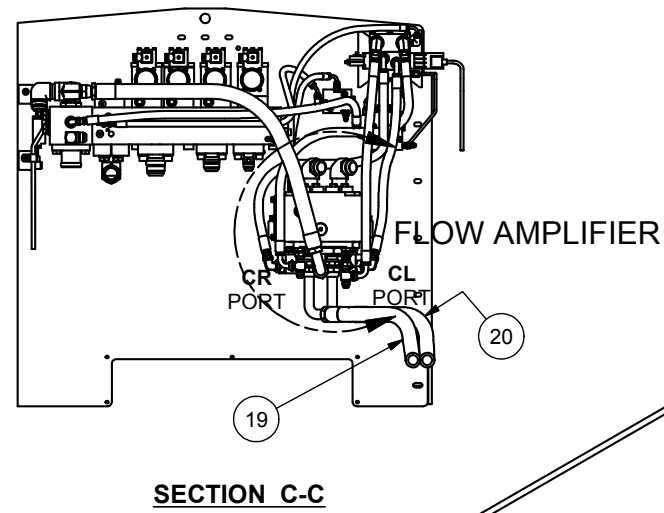

## Hydraulic System - Steering

Item	Part No.	Qty	Description	Item	Part No.	Qty	Description
	<b>585638</b>		<b>Hydraulic System - Steering</b>				
1	* 582182	2	. Cylinder Assembly	11	R13801813	4	. Capscrew
2	204502	4	. Bearing, Spherical	12	R13811191	2	. Locknut
3	512865	4	. Pin, Steering Cylinder	13	R13811083	4	. Capscrew
4	585646	2	. Clamp, Cylinder	14	R13811193	4	. Locknut
5	209490	2	. Fitting	15	240722	1	. Hose Assembly
6	209485	2	. Fitting	16	256358	1	. Hose Assembly
7	226031	4	. Fitting	17	256361	1	. Hose Assembly
8	209112	2	. Fitting	18	256362	1	. Hose Assembly
9	224509	2	. Fitting	19	256429	1	. Hose Assembly
10	249365	4	. Fitting, Lube	20	256430	1	. Hose Assembly

\* See Separate Coverage

HOSE COLOR CODE CHART  
(REF)

VALVE PORT	HOSE COLOR CODE
P	YELLOW
T	BLUE
R	GREEN
L	GRAY
LS	---

**DETAIL D**

**PIN & BEARING  
INSTALLATION  
(TYP)**

**SECTION E-E**