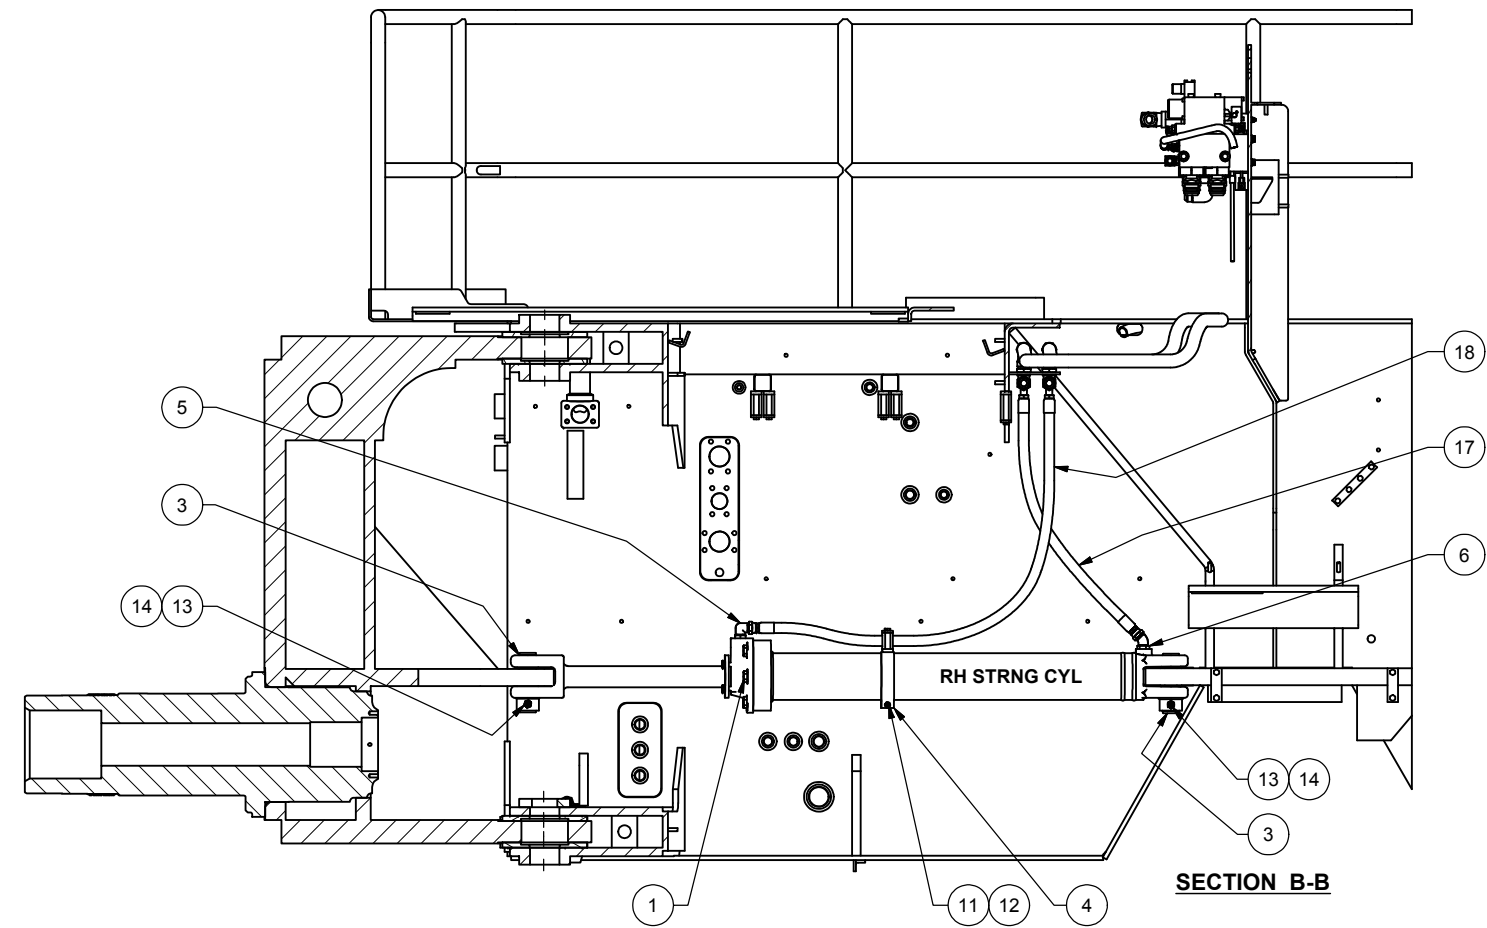

---

Hydraulic System - Steering

## Hydraulic System - Steering

Item	Part No.	Qty	Description	Item	Part No.	Qty	Description
	<b>585638</b>		<b>Hydraulic System - Steering</b>				
1	* 582182	2	. Cylinder Assembly	11	R13801813	4	. Capscrew
2	204502	4	. Bearing, Spherical	12	R13811191	2	. Locknut
3	512865	4	. Pin, Steering Cylinder	13	R13811083	4	. Capscrew
4	585646	2	. Clamp, Cylinder	14	R13811193	4	. Locknut
5	209490	2	. Fitting	15	240722	1	. Hose Assembly
6	209485	2	. Fitting	16	256358	1	. Hose Assembly
7	226031	4	. Fitting	17	256361	1	. Hose Assembly
8	209112	2	. Fitting	18	256362	1	. Hose Assembly
9	224509	2	. Fitting	19	256429	1	. Hose Assembly
10	249365	4	. Fitting, Lube	20	256430	1	. Hose Assembly

\* See Separate Coverage

HOSE COLOR CODE CHART  
(REF)

VALVE PORT	HOSE COLOR CODE
P	YELLOW
T	BLUE
R	GREEN
L	GRAY
LS	---

**DETAIL D**

**PIN & BEARING  
INSTALLATION  
(TYP)**

**SECTION E-E**