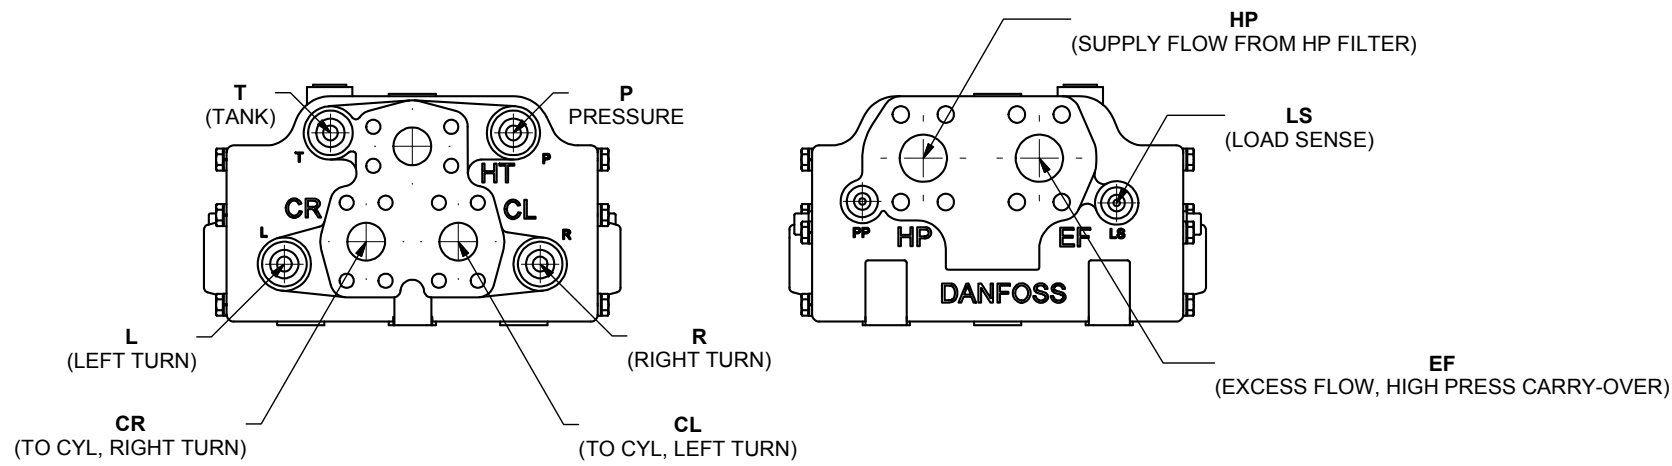

## Hydraulic System - Steering

Item	Part No.	Qty	Description	Item	Part No.	Qty	Description
	<b>585638</b>		<b>Hydraulic System - Steering</b>				
1	* 582182	2	. Cylinder Assembly	11	R13801813	4	. Capscrew
2	204502	4	. Bearing, Spherical	12	R13811191	2	. Locknut
3	512865	4	. Pin, Steering Cylinder	13	R13811083	4	. Capscrew
4	585646	2	. Clamp, Cylinder	14	R13811193	4	. Locknut
5	209490	2	. Fitting	15	240722	1	. Hose Assembly
6	209485	2	. Fitting	16	256358	1	. Hose Assembly
7	226031	4	. Fitting	17	256361	1	. Hose Assembly
8	209112	2	. Fitting	18	256362	1	. Hose Assembly
9	224509	2	. Fitting	19	256429	1	. Hose Assembly
10	249365	4	. Fitting, Lube	20	256430	1	. Hose Assembly

\* See Separate Coverage

HOSE COLOR CODE CHART  
(REF)

VALVE PORT	HOSE COLOR CODE
P	YELLOW
T	BLUE
R	GREEN
L	GRAY
LS	---

**DETAIL D**

**PIN & BEARING  
INSTALLATION  
(TYP)**

**SECTION E-E**