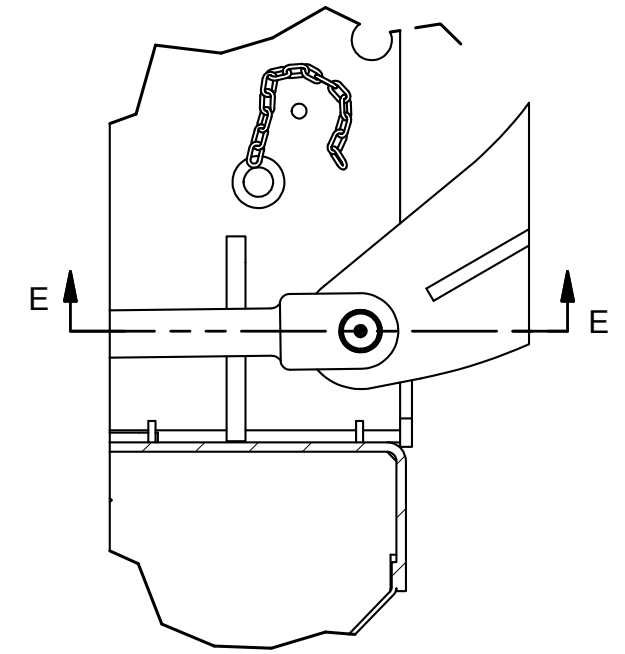

## Hydraulic System - Steering

Item	Part No.	Qty	Description	Item	Part No.	Qty	Description
	<b>585638</b>		<b>Hydraulic System - Steering</b>				
1	* 582182	2	. Cylinder Assembly	11	R13801813	4	. Capscrew
2	204502	4	. Bearing, Spherical	12	R13811191	2	. Locknut
3	512865	4	. Pin, Steering Cylinder	13	R13811083	4	. Capscrew
4	585646	2	. Clamp, Cylinder	14	R13811193	4	. Locknut
5	209490	2	. Fitting	15	240722	1	. Hose Assembly
6	209485	2	. Fitting	16	256358	1	. Hose Assembly
7	226031	4	. Fitting	17	256361	1	. Hose Assembly
8	209112	2	. Fitting	18	256362	1	. Hose Assembly
9	224509	2	. Fitting	19	256429	1	. Hose Assembly
10	249365	4	. Fitting, Lube	20	256430	1	. Hose Assembly

\* See Separate Coverage

HOSE COLOR CODE CHART  
(REF)

VALVE PORT	HOSE COLOR CODE
P	YELLOW
T	BLUE
R	GREEN
L	GRAY
LS	---

**DETAIL D**

**PIN & BEARING  
INSTALLATION  
(TYP)**

**SECTION E-E**