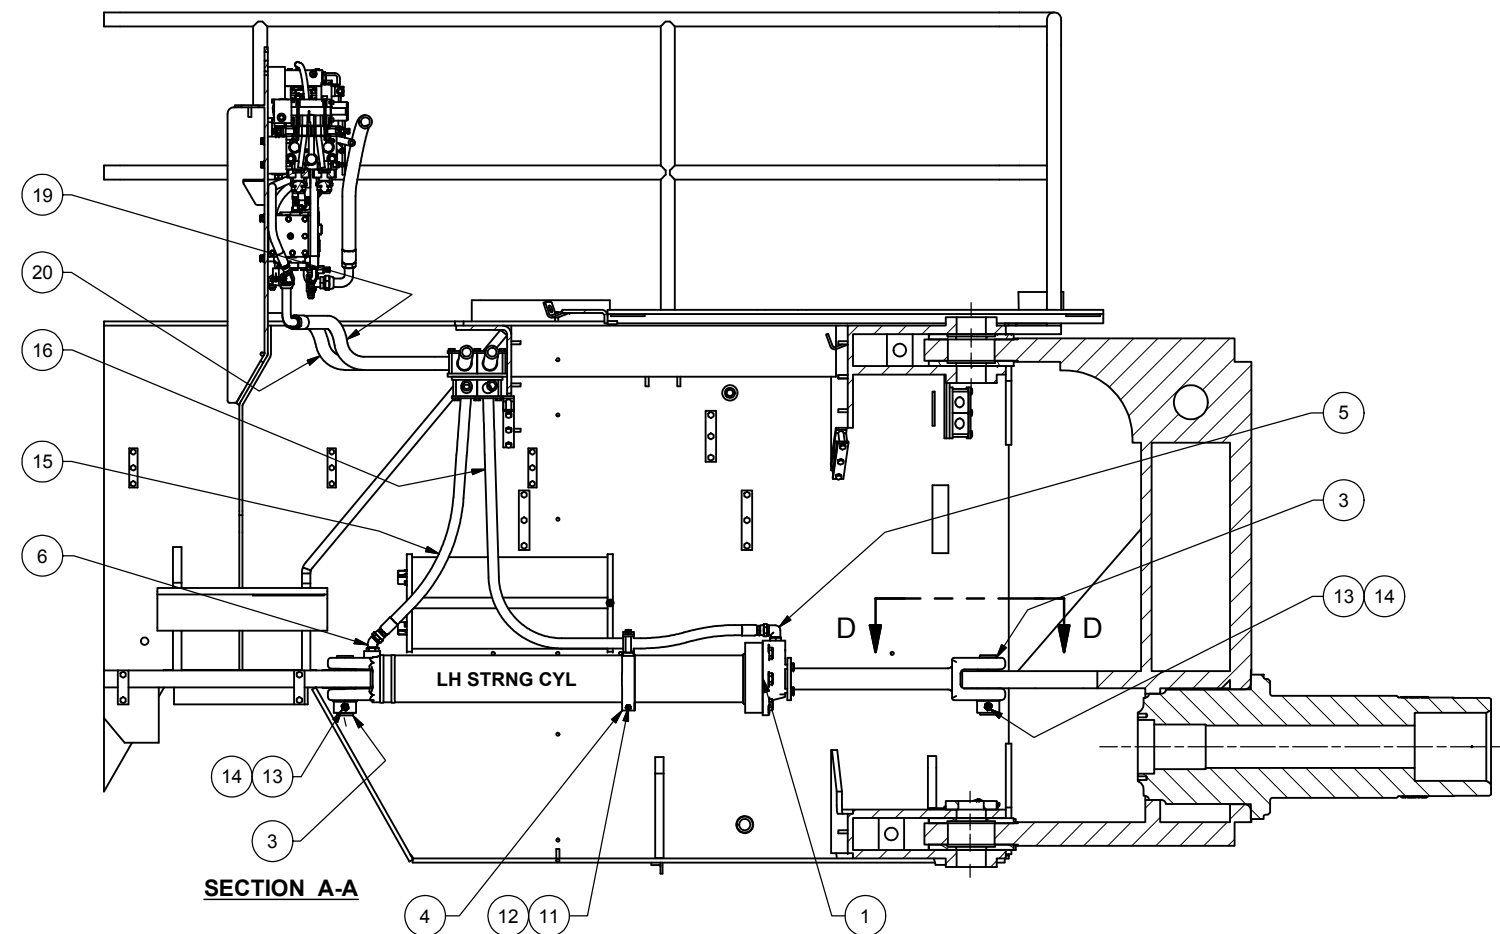

---

Hydraulic System - Steering

## Hydraulic System - Steering

Item	Part No.	Qty	Description	Item	Part No.	Qty	Description
	<b>585638</b>		<b>Hydraulic System - Steering</b>				
1	* 582182	2	. Cylinder Assembly	11	R13801813	4	. Capscrew
2	204502	4	. Bearing, Spherical	12	R13811191	2	. Locknut
3	512865	4	. Pin, Steering Cylinder	13	R13811083	4	. Capscrew
4	585646	2	. Clamp, Cylinder	14	R13811193	4	. Locknut
5	209490	2	. Fitting	15	240722	1	. Hose Assembly
6	209485	2	. Fitting	16	256358	1	. Hose Assembly
7	226031	4	. Fitting	17	256361	1	. Hose Assembly
8	209112	2	. Fitting	18	256362	1	. Hose Assembly
9	224509	2	. Fitting	19	256429	1	. Hose Assembly
10	249365	4	. Fitting, Lube	20	256430	1	. Hose Assembly

\* See Separate Coverage

HOSE COLOR CODE CHART  
(REF)

VALVE PORT	HOSE COLOR CODE
P	YELLOW
T	BLUE
R	GREEN
L	GRAY
LS	---

**DETAIL D**

**PIN & BEARING  
INSTALLATION  
(TYP)**

**SECTION E-E**