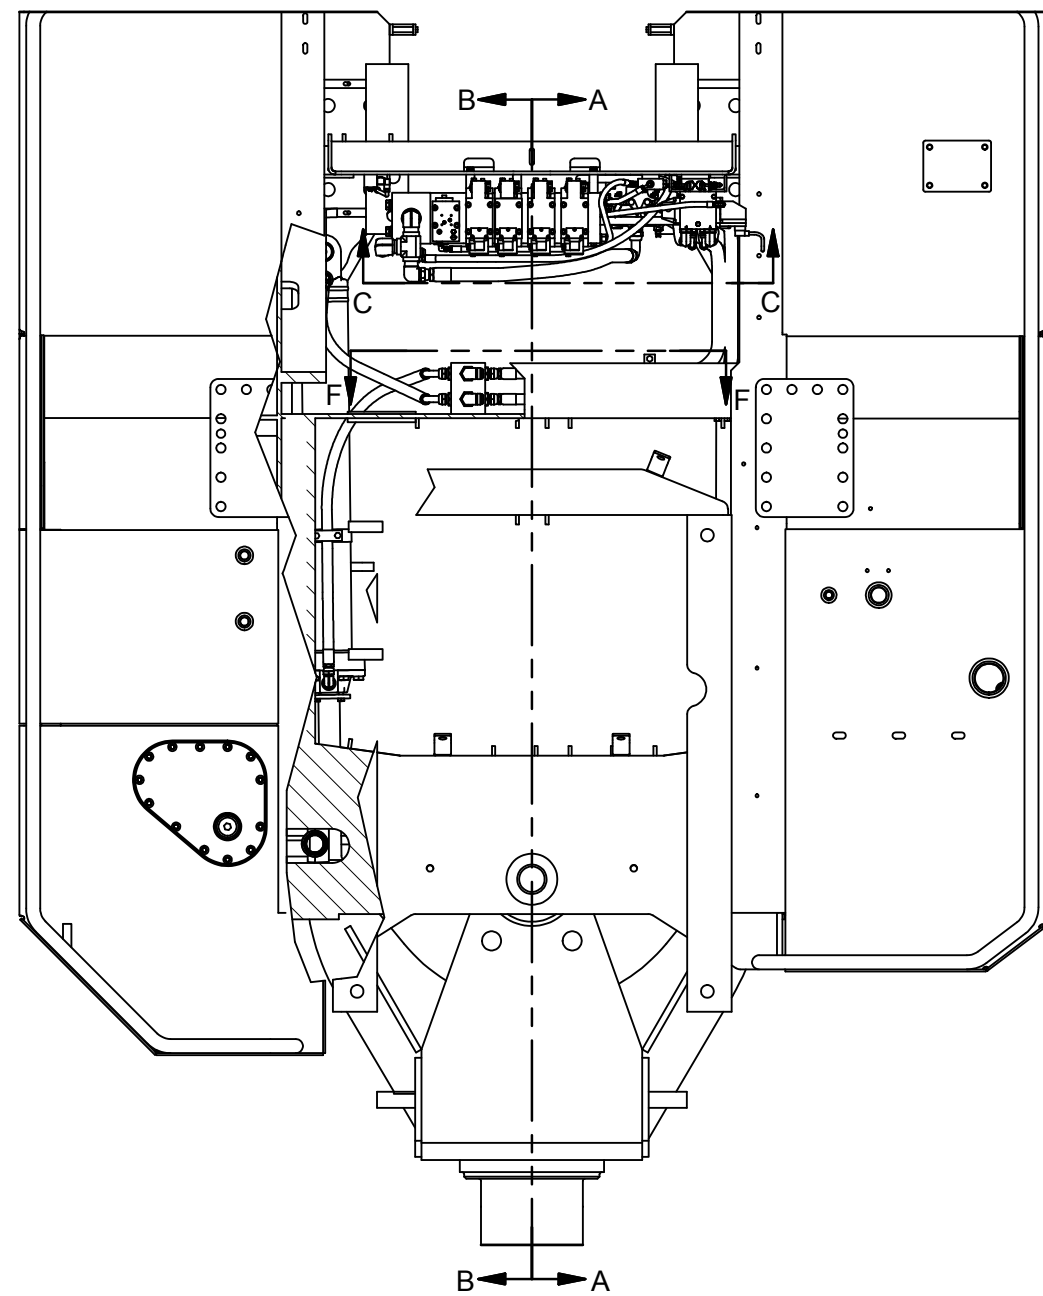

---

Hydraulic System - Steering

## Hydraulic System - Steering

Item	Part No.	Qty	Description	Item	Part No.	Qty	Description
	<b>585638</b>		<b>Hydraulic System - Steering</b>				
1	* 582182	2	. Cylinder Assembly	11	R13801813	4	. Capscrew
2	204502	4	. Bearing, Spherical	12	R13811191	2	. Locknut
3	512865	4	. Pin, Steering Cylinder	13	R13811083	4	. Capscrew
4	585646	2	. Clamp, Cylinder	14	R13811193	4	. Locknut
5	209490	2	. Fitting	15	240722	1	. Hose Assembly
6	209485	2	. Fitting	16	256358	1	. Hose Assembly
7	226031	4	. Fitting	17	256361	1	. Hose Assembly
8	209112	2	. Fitting	18	256362	1	. Hose Assembly
9	224509	2	. Fitting	19	256429	1	. Hose Assembly
10	249365	4	. Fitting, Lube	20	256430	1	. Hose Assembly

\* See Separate Coverage

HOSE COLOR CODE CHART  
(REF)

VALVE PORT	HOSE COLOR CODE
P	YELLOW
T	BLUE
R	GREEN
L	GRAY
LS	---

**DETAIL D**

**PIN & BEARING  
INSTALLATION  
(TYP)**

**SECTION E-E**