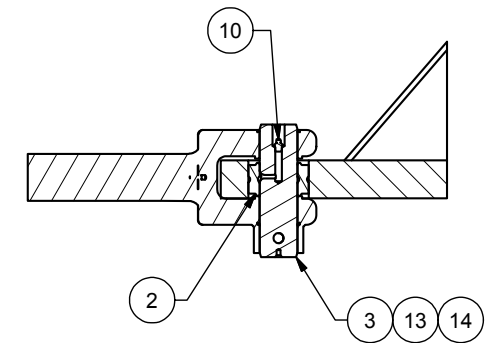

## Hydraulic System - Steering

Item	Part No.	Qty	Description	Item	Part No.	Qty	Description
	<b>585638</b>		<b>Hydraulic System - Steering</b>				
1	* 582182	2	. Cylinder Assembly	11	R13801813	4	. Capscrew
2	204502	4	. Bearing, Spherical	12	R13811191	2	. Locknut
3	512865	4	. Pin, Steering Cylinder	13	R13811083	4	. Capscrew
4	585646	2	. Clamp, Cylinder	14	R13811193	4	. Locknut
5	209490	2	. Fitting	15	240722	1	. Hose Assembly
6	209485	2	. Fitting	16	256358	1	. Hose Assembly
7	226031	4	. Fitting	17	256361	1	. Hose Assembly
8	209112	2	. Fitting	18	256362	1	. Hose Assembly
9	224509	2	. Fitting	19	256429	1	. Hose Assembly
10	249365	4	. Fitting, Lube	20	256430	1	. Hose Assembly

\* See Separate Coverage

HOSE COLOR CODE CHART  
(REF)

VALVE PORT	HOSE COLOR CODE
P	YELLOW
T	BLUE
R	GREEN
L	GRAY
LS	---

**DETAIL D**

**PIN & BEARING  
INSTALLATION  
(TYP)**

**SECTION E-E**