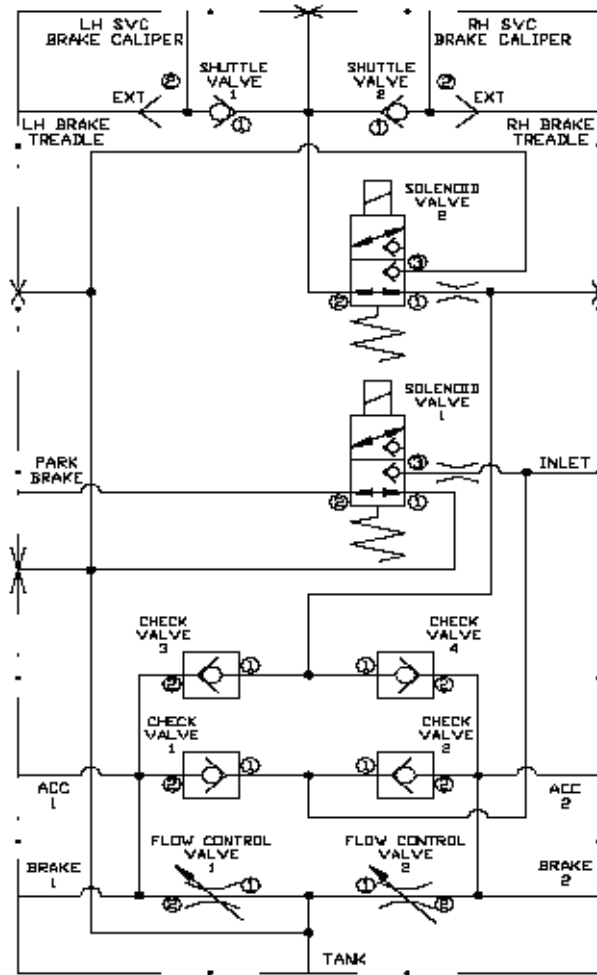

Manifold Assembly - Brake

Manifold Assembly - Brake

Item	Part No.	Qty	Description	Item	Part No.	Qty	Description
	585549		Manifold Assembly - Brake				
1	585550	1	. Manifold, Alum	6	235387	5	. Fitting
2	232514	2	. Cartridge, Valve	7	233943	2	. Check Valve
	242335	1	.. Seal Kit		242335	1	.. Seal Kit
3	242225	2	. Cartridge, Valve	8	53191	2	. Plug, Orifice
	242335	1	.. Seal Kit	9	R14040	4	. Coupler, Male
4	244835	2	. Cartridge, Valve				
	242335	1	.. Seal Kit				
5	604762	2	. Valve				
	254539	1	.. Seal Kit				
	260883	1	.. Coil				

INSTALLATION TORQUE:
30 - 35 Ft. Lbs.
TYP (6) PLCS