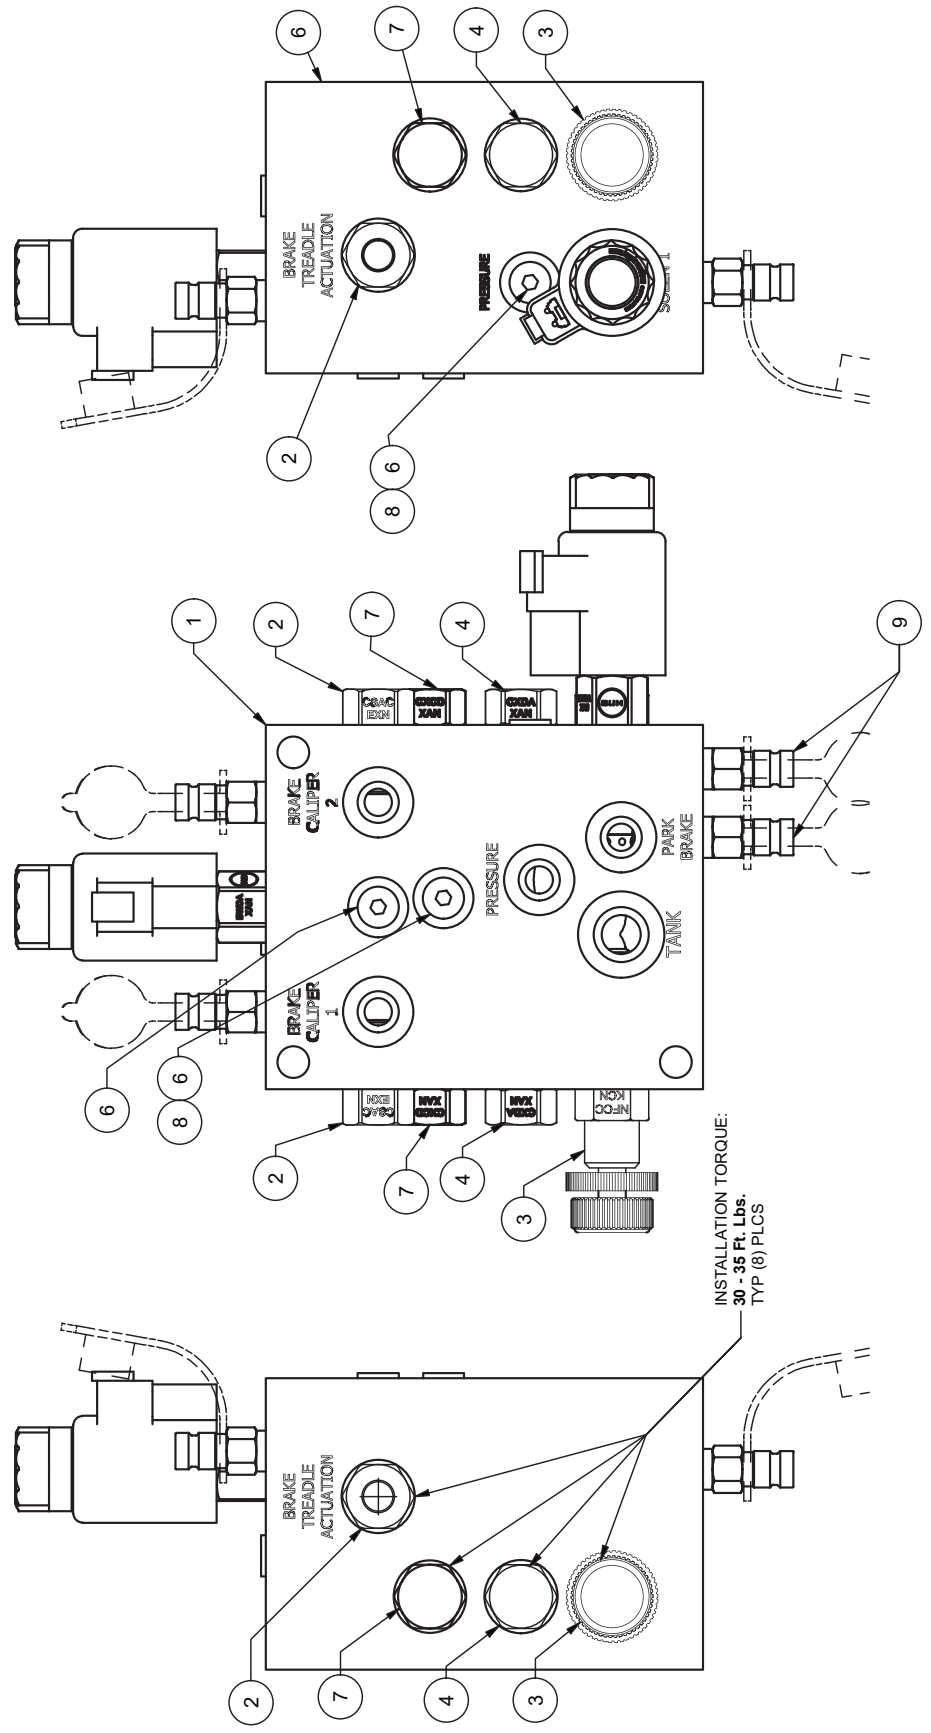

Manifold Assembly - Brake

Manifold Assembly - Brake

Item	Part No.	Qty	Description	Item	Part No.	Qty	Description
	585549		Manifold Assembly - Brake				
1	585550	1	. Manifold, Alum	6	235387	5	. Fitting
2	232514	2	. Cartridge, Valve	7	233943	2	. Check Valve
	242335	1	.. Seal Kit		242335	1	.. Seal Kit
3	242225	2	. Cartridge, Valve	8	53191	2	. Plug, Orifice
	242335	1	.. Seal Kit	9	R14040	4	. Coupler, Male
4	244835	2	. Cartridge, Valve				
	242335	1	.. Seal Kit				
5	604762	2	. Valve				
	254539	1	.. Seal Kit				
	260883	1	.. Coil				

INSTALLATION TORQUE:
30 - 35 Ft. Lbs.
TYP (6) PLCS