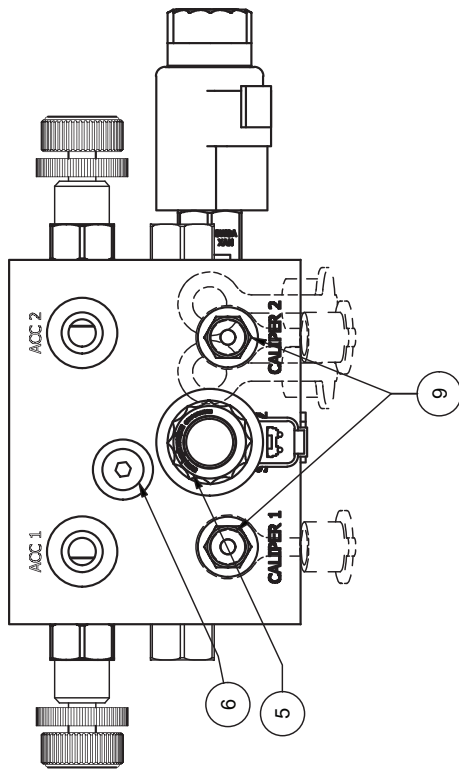

Manifold Assembly - Brake

Manifold Assembly - Brake

Item	Part No.	Qty	Description	Item	Part No.	Qty	Description
	585549		Manifold Assembly - Brake				
1	585550	1	. Manifold, Alum	6	235387	5	. Fitting
2	232514	2	. Cartridge, Valve	7	233943	2	. Check Valve
	242335	1	.. Seal Kit		242335	1	.. Seal Kit
3	242225	2	. Cartridge, Valve	8	53191	2	. Plug, Orifice
	242335	1	.. Seal Kit	9	R14040	4	. Coupler, Male
4	244835	2	. Cartridge, Valve				
	242335	1	.. Seal Kit				
5	604762	2	. Valve				
	254539	1	.. Seal Kit				
	260883	1	.. Coil				

INSTALLATION TORQUE:
30 - 35 Ft. Lbs.
TYP (6) PLCS