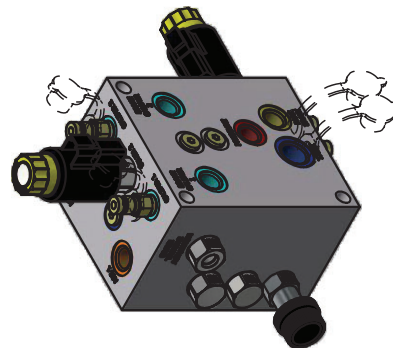

Manifold Assembly - Brake

Manifold Assembly - Brake

Item	Part No.	Qty	Description	Item	Part No.	Qty	Description
	585549		Manifold Assembly - Brake				
1	585550	1	. Manifold, Alum	6	235387	5	. Fitting
2	232514	2	. Cartridge, Valve	7	233943	2	. Check Valve
	242335	1	.. Seal Kit		242335	1	.. Seal Kit
3	242225	2	. Cartridge, Valve	8	53191	2	. Plug, Orifice
	242335	1	.. Seal Kit	9	R14040	4	. Coupler, Male
4	244835	2	. Cartridge, Valve				
	242335	1	.. Seal Kit				
5	604762	2	. Valve				
	254539	1	.. Seal Kit				
	260883	1	.. Coil				

INSTALLATION TORQUE:
30 - 35 Ft. Lbs.
TYP (6) PLCS