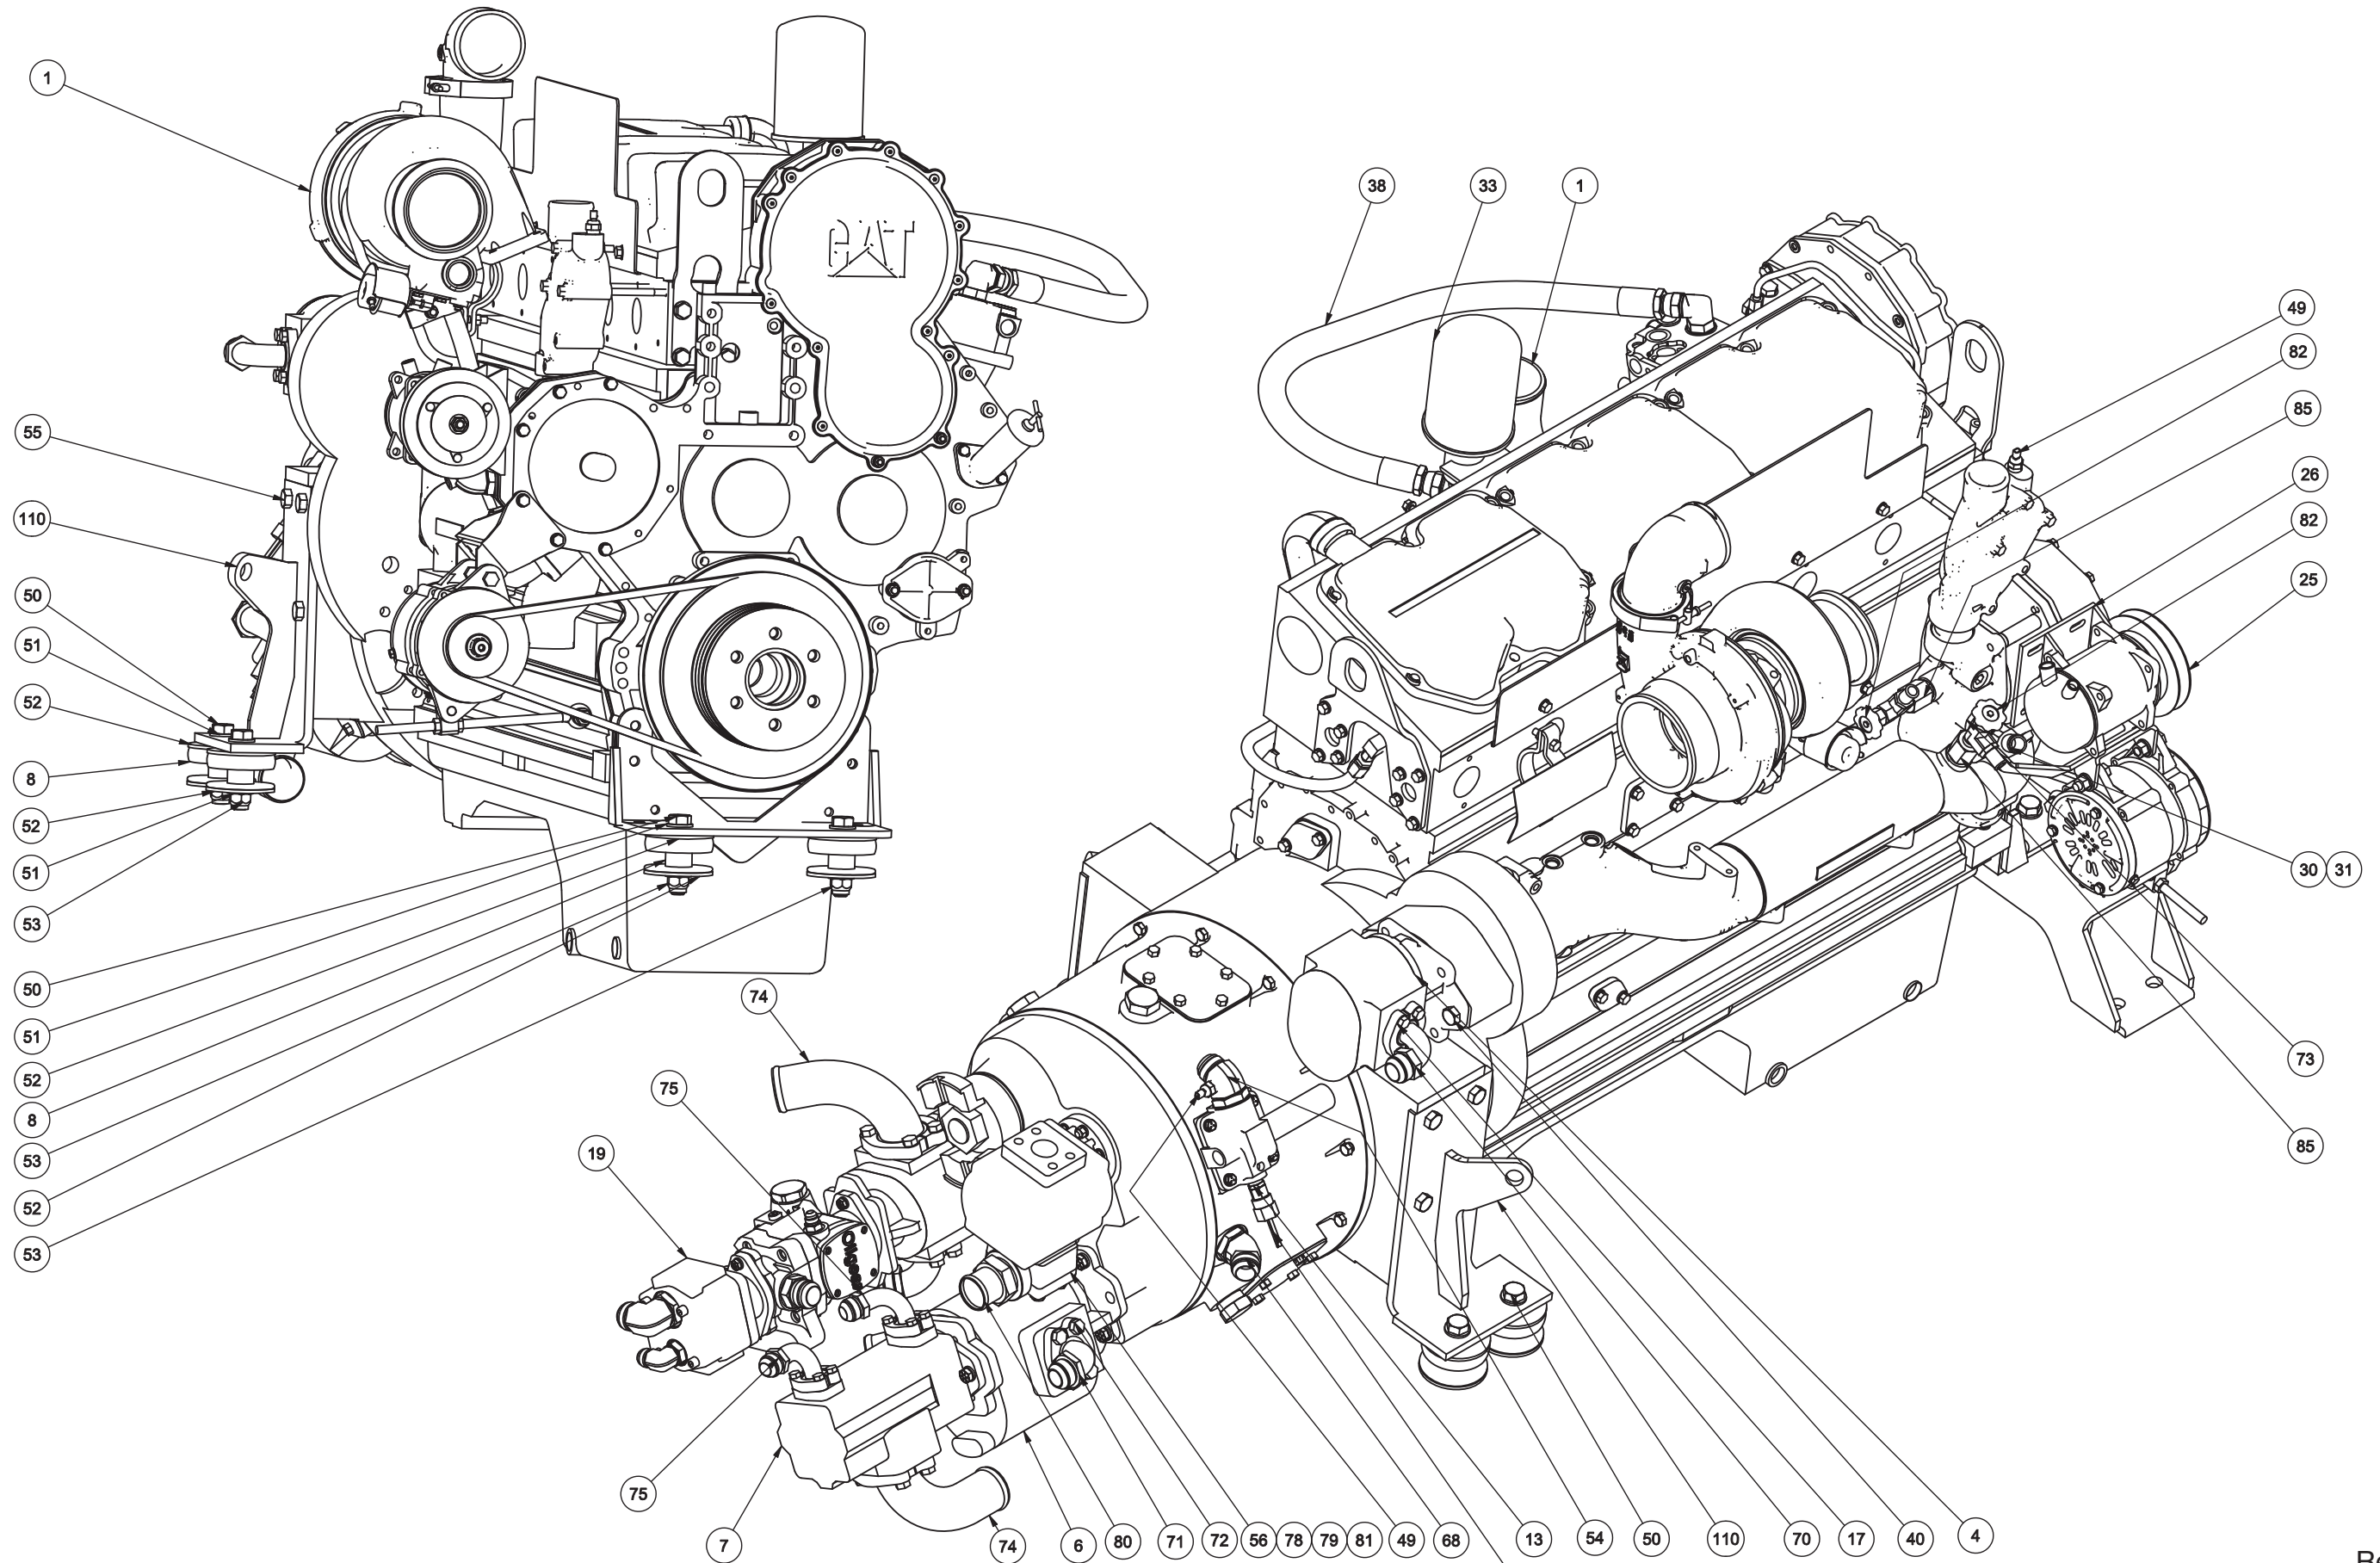

Power Unit

Power Unit

Item	Part No.	Qty	Description	Item	Part No.	Qty	Description
	583555		Power Unit				
1	* 583556	1	. Engine ,540Hp	51	00106268	12	. Flat Washer
2	* 248962	1	. Converter	52	578361	12	. Flat Washer
3	* 245617	1	. Pump, Hydraulic	53	223188	6	. Locknut
4	* 247012	1	. Pump, Hydraulic	54	584844	1	. Fitting
5	570775	1	. Ring Gear Assembly	55	Y17C-1028	8	. Capscrew
	237315	96	.. Washer, Belleville	56	234665	14	. Lockwasher
	237316	24	.. Nut	57	219975	10	. Capscrew
	570735	1	.. Ring Gear	58	221499W	6	. Capscrew
	570776	24	.. Stud	59	226184	2	. Gasket
6	* 251596	1	. Pump, Hydraulic	60	11759	2	. Kit, Split Flange
7	* 250864	1	. Pump, Vane	61	134328W	12	. Capscrew
8	234497	6	. Vibration Dampener	62	222151	3	. Fitting
9	505499	4	. Gasket	63	23390	3	. Kit, Split Flange
10	539968	1	. Sleeve ,Pump		201621	4	.. Capscrew
11	529449	1	. Wire Assembly,Ground		203523	1	.. O-Ring
13	582310	1	. Fitting		209539	2	.. Clamp Half
14	* 576920	1	. Oil Fill Installation	64	211693	1	. Fitting,
15	27360	1	. Gasket	65	209805	1	. Fitting
16	580023	1	. Speed Sensor Assembly	66	209490	1	. Fitting
17	11740	1	. Kit, Split Flange	67	210011	1	. Fitting
18	240145	1	. Sleeve Assembly	68	209167	1	. Fitting,
19	* 248538	1	. Pump, Rear Section	69	209485	1	. Fitting,
20	582652	1	. Wire Harness, ECM	70	209401	1	. Fitting,
21	234135	6	. Lockwasher	71	14274	3	. Fitting
22	583580	1	. Engine Mt Weldment,LH Rear	72	11767	2	. Kit, Split Flange
23	581649	1	. Engine Mt Weldment		203516	1	.. O-Ring
24	576723	1	. Wire Harness		209537	2	.. Clamp Half
25	239826	1	. Compressor		222379	4	.. Capscrew
26	239979	1	. Bracket, Adapter	73	229639	1	. Fitting
28	223427	2	. Flat Washer	74	201458	2	. Fitting,
30	253012	1	. Fitting	75	225128	2	. Fitting
31	225829	15'	. Hose, Radiator	78	203528	1	. O-Ring
32	251695	1	. Fitting	79	223794	1	. Fitting
33	FIL0023018	1	. Element, Filter	80	230466	1	. Fitting
34	172-0414	1	. Adapter, Tank Breather	81	R13811082	4	. Capscrew
35	583530	1	. Bracket Weldment	82	237008	2	. Shutoff Valve
36	580428	1	. Engine Configuration	83	209714	1	. Fitting
37	222288	1	. Fitting	85	209506	2	. Fitting
38	254176	1	. Hose Assembly	93	* 581670	1	. Dipstick & Housing Installation
39	57597W	1	. O-Ring	96	* 249424	1	. Pump
40	Y17C-1024	2	. Capscrew	110	583579	1	. Engine Mt Weldment,Rh Rear
49	251570	3	. Thermistor, Oil/Air/Water Temp				
50	221666W	6	. Capscrew				* See Separate Coverage