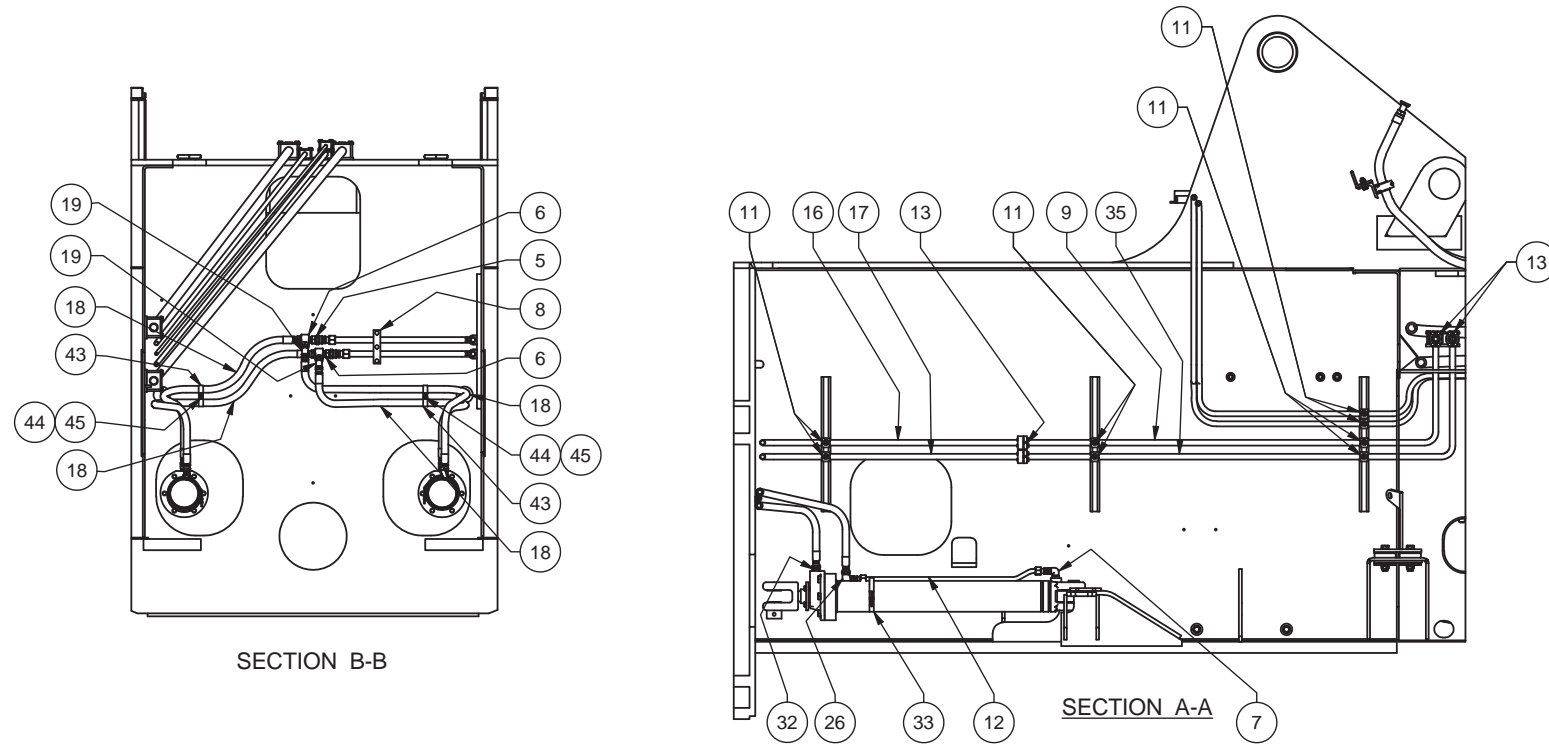

---

Hydraulic System, Steering

## Hydraulic System Steering

Item	Part No.	Qty	Description	Item	Part No.	Qty	Description
	<b>583537</b>		<b>Hydraulic System-Steering</b>				
1	* 234291	1	. Steering Unit	32	209215	2	. Fitting
2	20856	1	. Fitting	33	207148	2	. T-Bolt Clamp
3	209409	1	. Fitting	34	244890	1	. Fitting
4	209805	3	. Fitting	35	578485	1	. Tube Weldment
5	209810	2	. Fitting	36	245031	2	. Valve, Shuttle
6	209087	2	. Fitting	39	232973	1	. Hose Assembly
7	209490	2	. Fitting	40	249319	1	. Hose Assembly
8	225310	2	. Clamp	41	231324	1	. Hose Assembly
9	578484	1	. Tube Weldment	42	237813	1	. Hose Assembly
11	231250	8	. Clamp,	43	R2528352	4	. Clip
12	572959	2	. Tube Assembly	44	R13811191	2	. Locknut
13	11759	4	. Kit, Split Flange	45	R13806980	2	. Flat Washer
14	250410	2	. Hose Assembly	48	222886	1	. Fitting
15	228455	4	. Hose Assembly	49	R1902863	1	. Fitting
16	563844	1	. Tube Weldment	50	R15202	2	. Fitting
17	563843	1	. Tube Weldment	53	210769	1	. Fitting
18	225870	4	. Hose Assembly	54	227468	2	. Fitting
19	214219	2	. Fitting	55	229808	1'	. Cord
20	224968	1	. Fitting	58	209320	1	. Hose Assembly
21	23953	1	. Hose Assembly	64	19920	2	. Fitting
22	209486	3	. Fitting	71	* 581812	1	. Manifold Assembly
23	209488	6	. Fitting	72	581816	1	. Tube Assembly
24	244495	2	. Hose Assembly	73	581817	2	. Tube Assembly
25	215203	4	. Fitting	74	R13810997	2	. Capscrew
26	211623	2	. Fitting	75	R13812512	2	. Lockwasher
27	209806	2	. Fitting	76	212717	1	. Fitting
28	254269	1	. Hose Assembly	77	214316	3	. Fitting
29	253326	1	. Coupler, Male				
30	234393	1	. Check Valve				* See Separate Coverage
31	233366	1	. Hose Assembly				

REFER TO: "HYD. VALVES & MTG PLATE" PARTS LIST FOR STEERING CONTROL VALVE & RELATED PLUMBING. (ON MASTER SHEET)