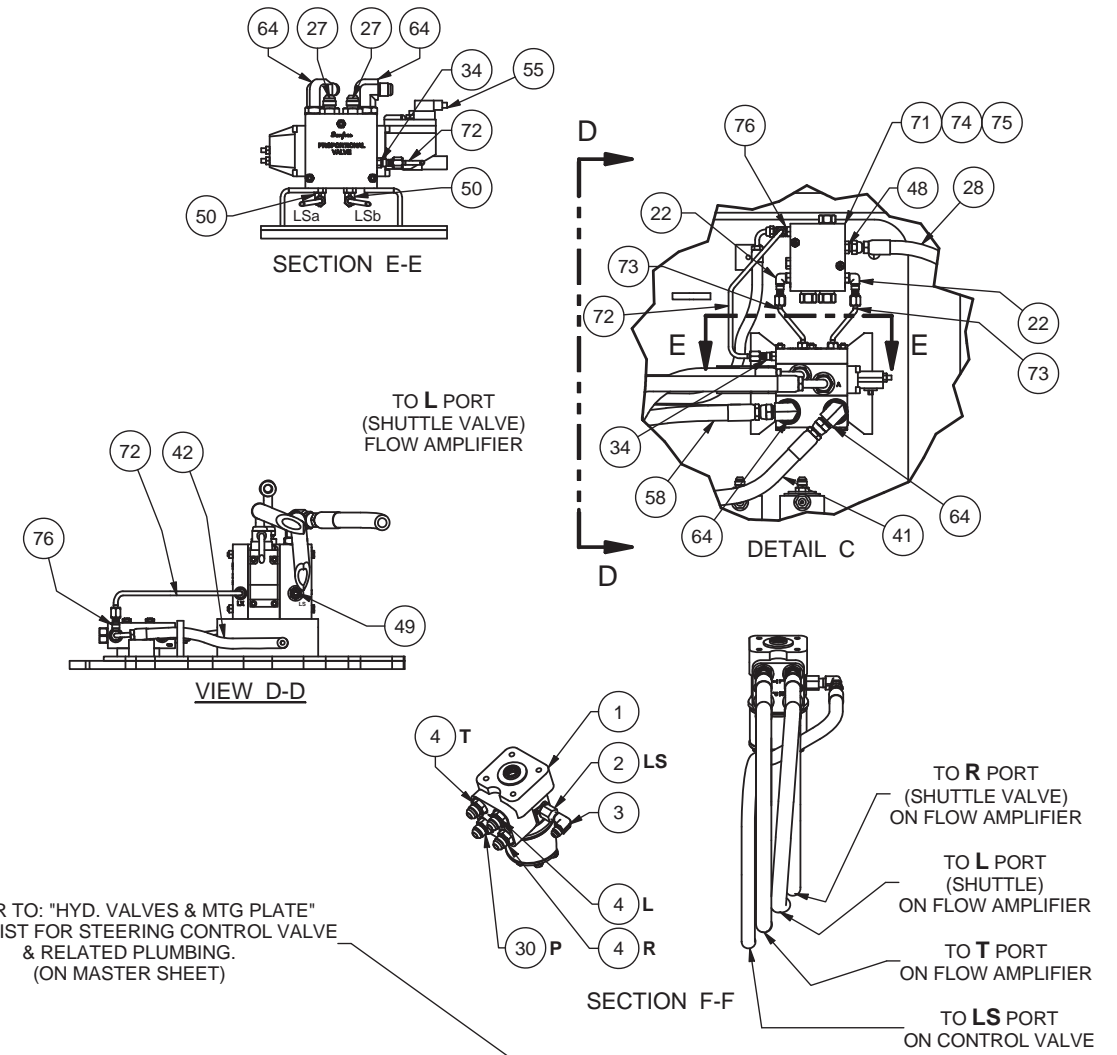

---

Hydraulic System, Steering

## Hydraulic System Steering

Item	Part No.	Qty	Description	Item	Part No.	Qty	Description
	<b>583537</b>		<b>Hydraulic System-Steering</b>				
1	* 234291	1	. Steering Unit	32	209215	2	. Fitting
2	20856	1	. Fitting	33	207148	2	. T-Bolt Clamp
3	209409	1	. Fitting	34	244890	1	. Fitting
4	209805	3	. Fitting	35	578485	1	. Tube Weldment
5	209810	2	. Fitting	36	245031	2	. Valve, Shuttle
6	209087	2	. Fitting	39	232973	1	. Hose Assembly
7	209490	2	. Fitting	40	249319	1	. Hose Assembly
8	225310	2	. Clamp	41	231324	1	. Hose Assembly
9	578484	1	. Tube Weldment	42	237813	1	. Hose Assembly
11	231250	8	. Clamp,	43	R2528352	4	. Clip
12	572959	2	. Tube Assembly	44	R13811191	2	. Locknut
13	11759	4	. Kit, Split Flange	45	R13806980	2	. Flat Washer
14	250410	2	. Hose Assembly	48	222886	1	. Fitting
15	228455	4	. Hose Assembly	49	R1902863	1	. Fitting
16	563844	1	. Tube Weldment	50	R15202	2	. Fitting
17	563843	1	. Tube Weldment	53	210769	1	. Fitting
18	225870	4	. Hose Assembly	54	227468	2	. Fitting
19	214219	2	. Fitting	55	229808	1'	. Cord
20	224968	1	. Fitting	58	209320	1	. Hose Assembly
21	23953	1	. Hose Assembly	64	19920	2	. Fitting
22	209486	3	. Fitting	71	* 581812	1	. Manifold Assembly
23	209488	6	. Fitting	72	581816	1	. Tube Assembly
24	244495	2	. Hose Assembly	73	581817	2	. Tube Assembly
25	215203	4	. Fitting	74	R13810997	2	. Capscrew
26	211623	2	. Fitting	75	R13812512	2	. Lockwasher
27	209806	2	. Fitting	76	212717	1	. Fitting
28	254269	1	. Hose Assembly	77	214316	3	. Fitting
29	253326	1	. Coupler, Male				
30	234393	1	. Check Valve				* See Separate Coverage
31	233366	1	. Hose Assembly				

REFER TO: "HYD. VALVES & MTG PLATE" PARTS LIST FOR STEERING CONTROL VALVE & RELATED PLUMBING. (ON MASTER SHEET)