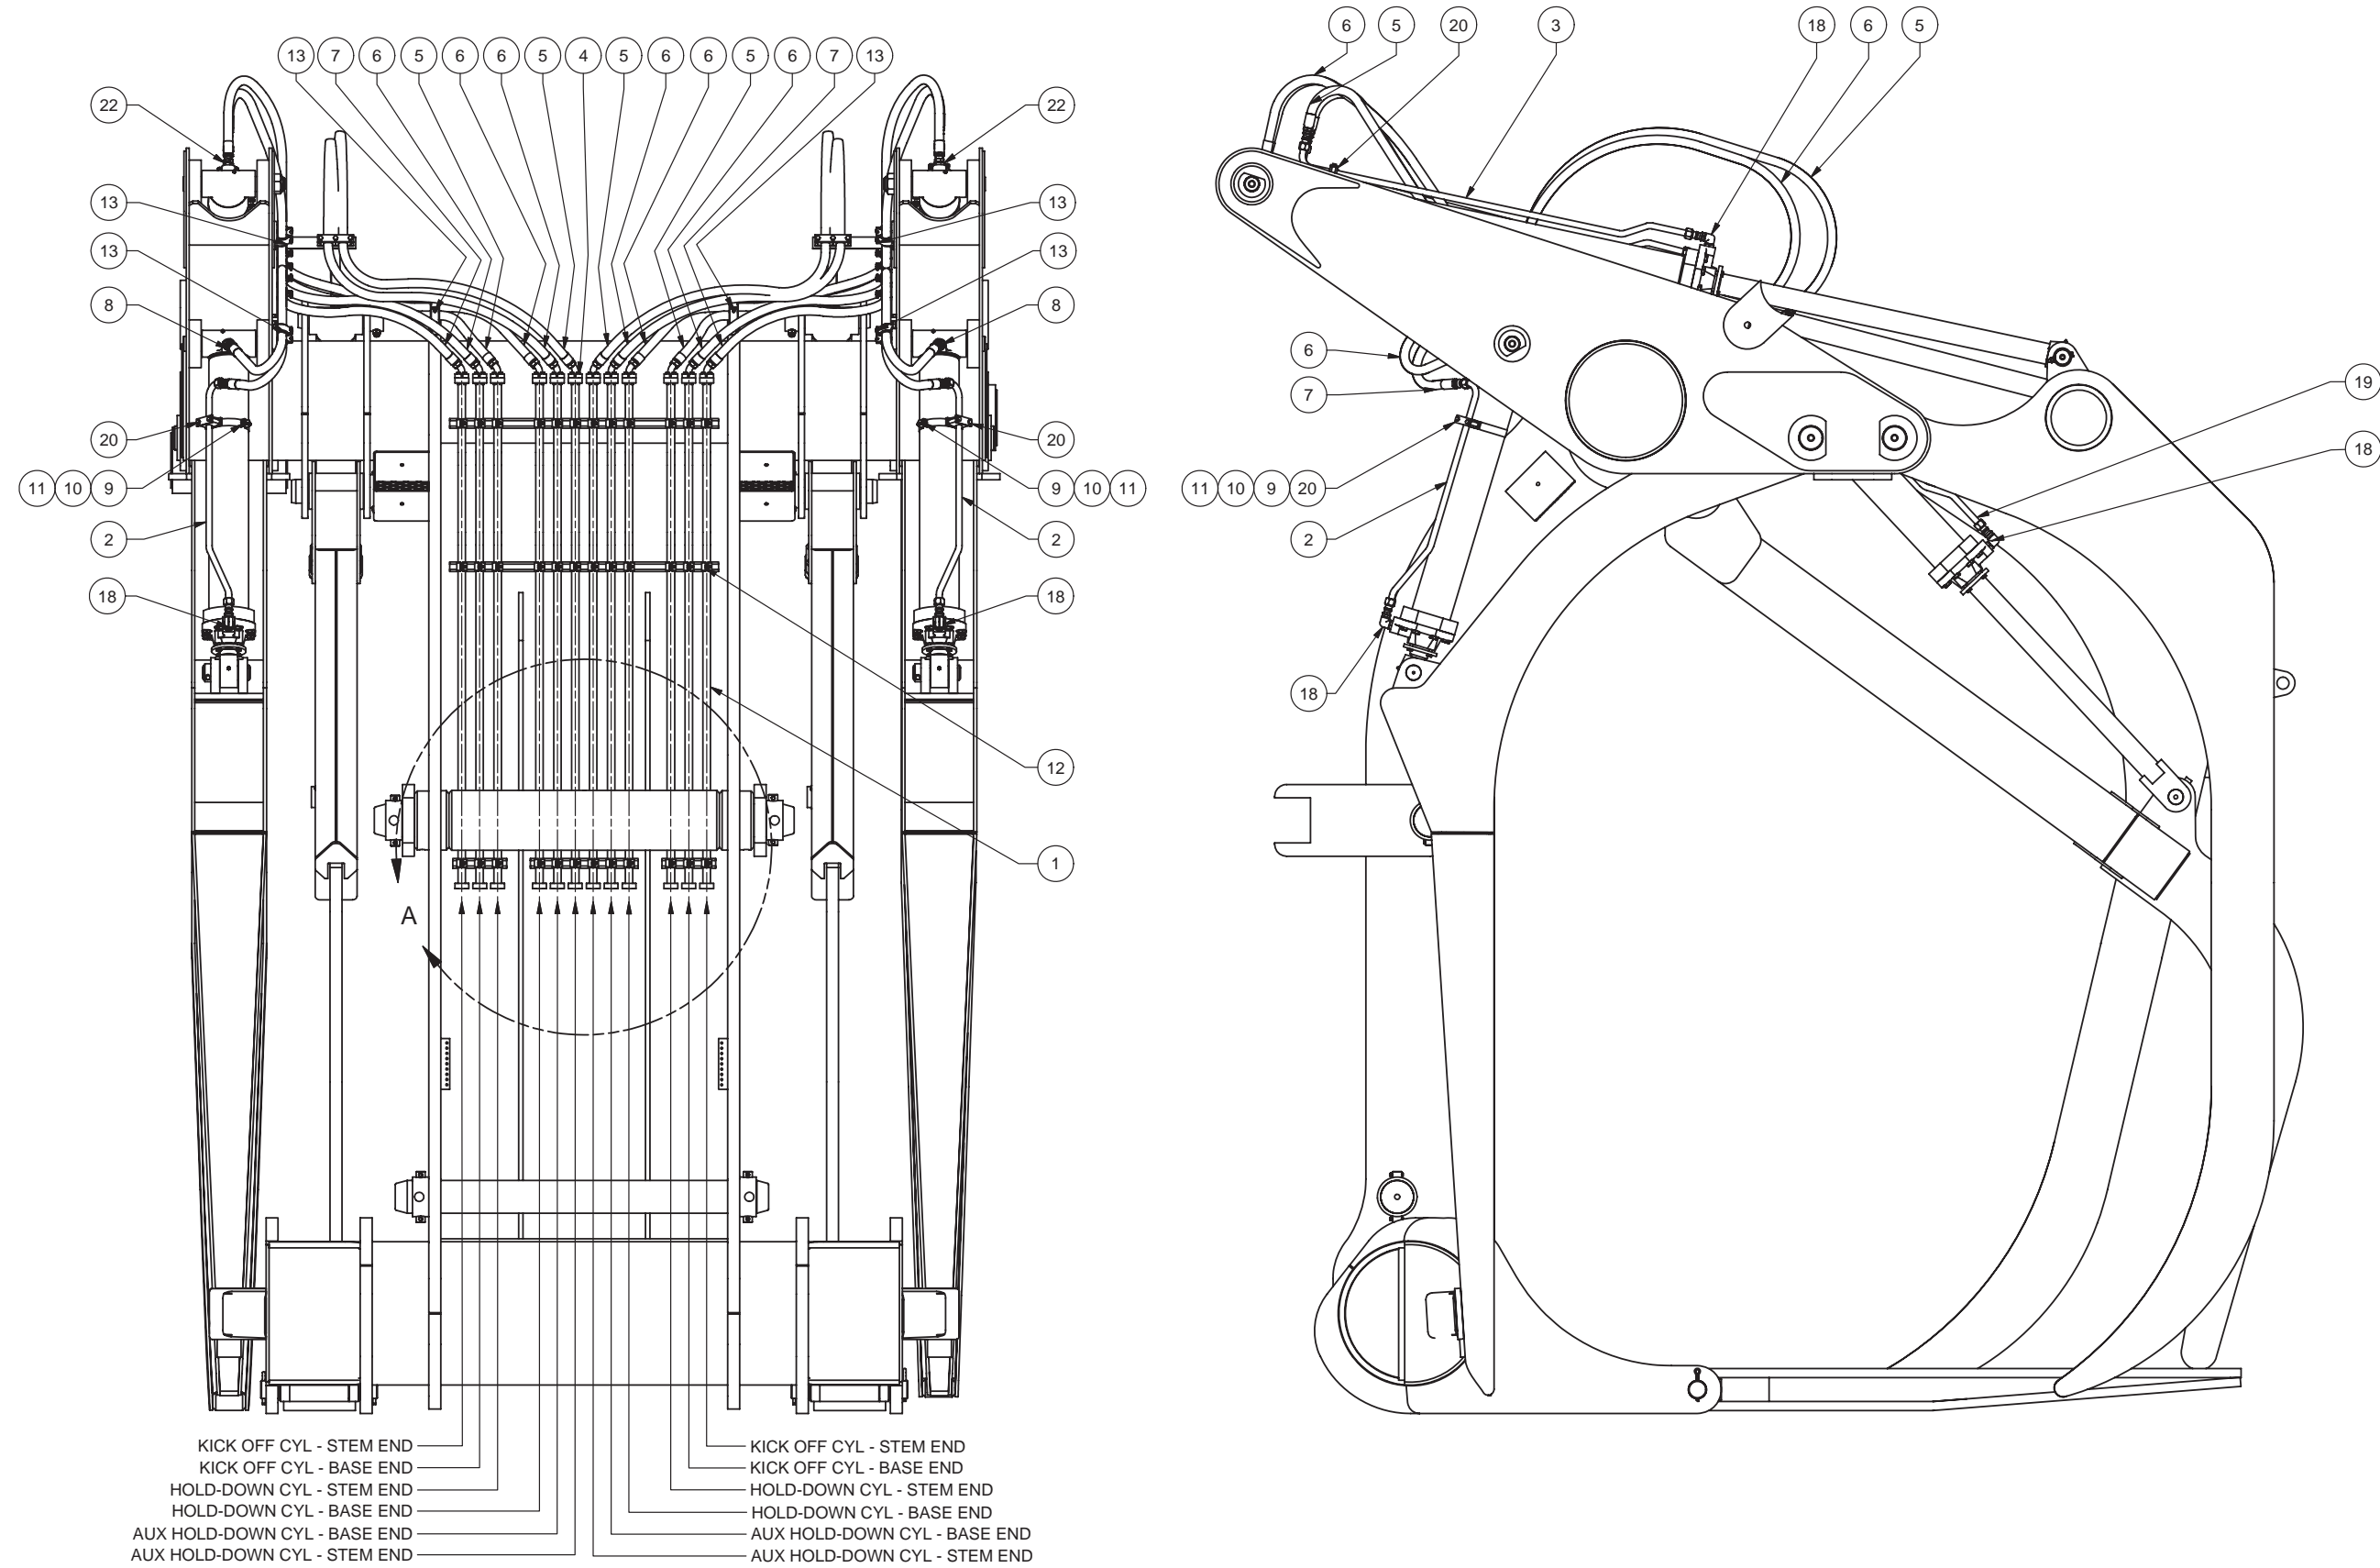

Hydraulic System - Carriage

Hydraulic System - Carriage

Item	Part No.	Qty	Description	Item	Part No.	Qty	Description
	583237		Hydraulic System Carriage				
1	583323	12	. Tube	8	209147	2	. Fitting
2	561246	2	. Tube Assembly	9	Y17C-0628	6	. Capscrew
3	583322	2	. Tube Assembly	10	237567	6	. Nut, Esna
4	11759	12	. Kit, Split Flange	11	R13806980	12	. Flat Washer
	201567	4	.. Lockwasher	12	231249	36	. Clamp
	202201	4	.. Capscrew	13	231248	20	. Clamp
	203443	1	.. O-Ring	18	209715	6	. Fitting
	209535	2	.. Clamp Half	19	558941	2	. Tube Assembly
5	244682	4	. Hose Assembly	20	562456	6	. Clamp
6	240243	6	. Hose Assembly	22	209323	2	. Fitting
7	240244	2	. Hose Assembly				

DETAIL A