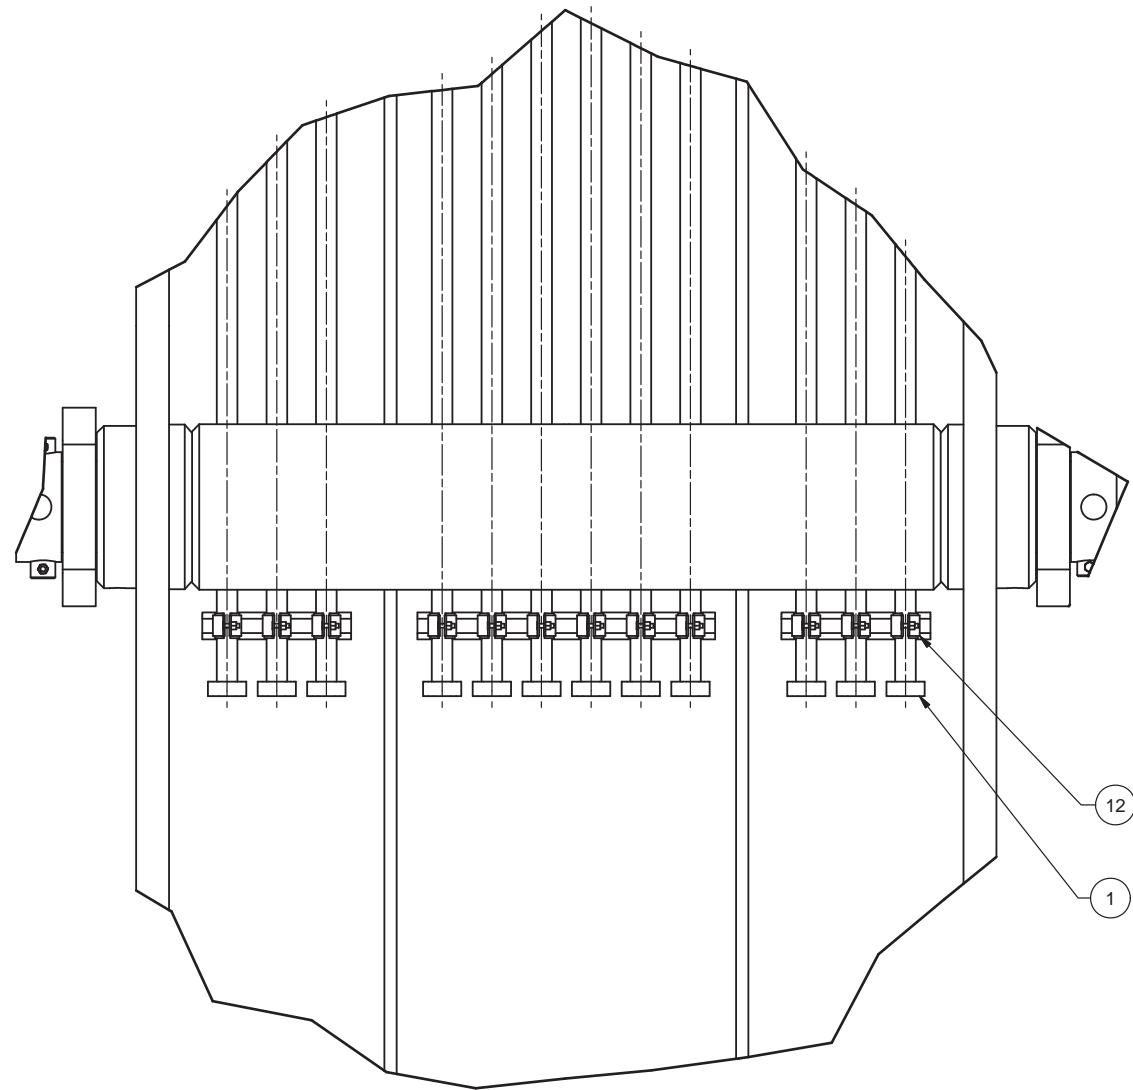

Hydraulic System - Carriage

Hydraulic System - Carriage

Item	Part No.	Qty	Description	Item	Part No.	Qty	Description
	583237		Hydraulic System Carriage				
1	583323	12	. Tube	8	209147	2	. Fitting
2	561246	2	. Tube Assembly	9	Y17C-0628	6	. Capscrew
3	583322	2	. Tube Assembly	10	237567	6	. Nut, Esna
4	11759	12	. Kit, Split Flange	11	R13806980	12	. Flat Washer
	201567	4	.. Lockwasher	12	231249	36	. Clamp
	202201	4	.. Capscrew	13	231248	20	. Clamp
	203443	1	.. O-Ring	18	209715	6	. Fitting
	209535	2	.. Clamp Half	19	558941	2	. Tube Assembly
5	244682	4	. Hose Assembly	20	562456	6	. Clamp
6	240243	6	. Hose Assembly	22	209323	2	. Fitting
7	240244	2	. Hose Assembly				