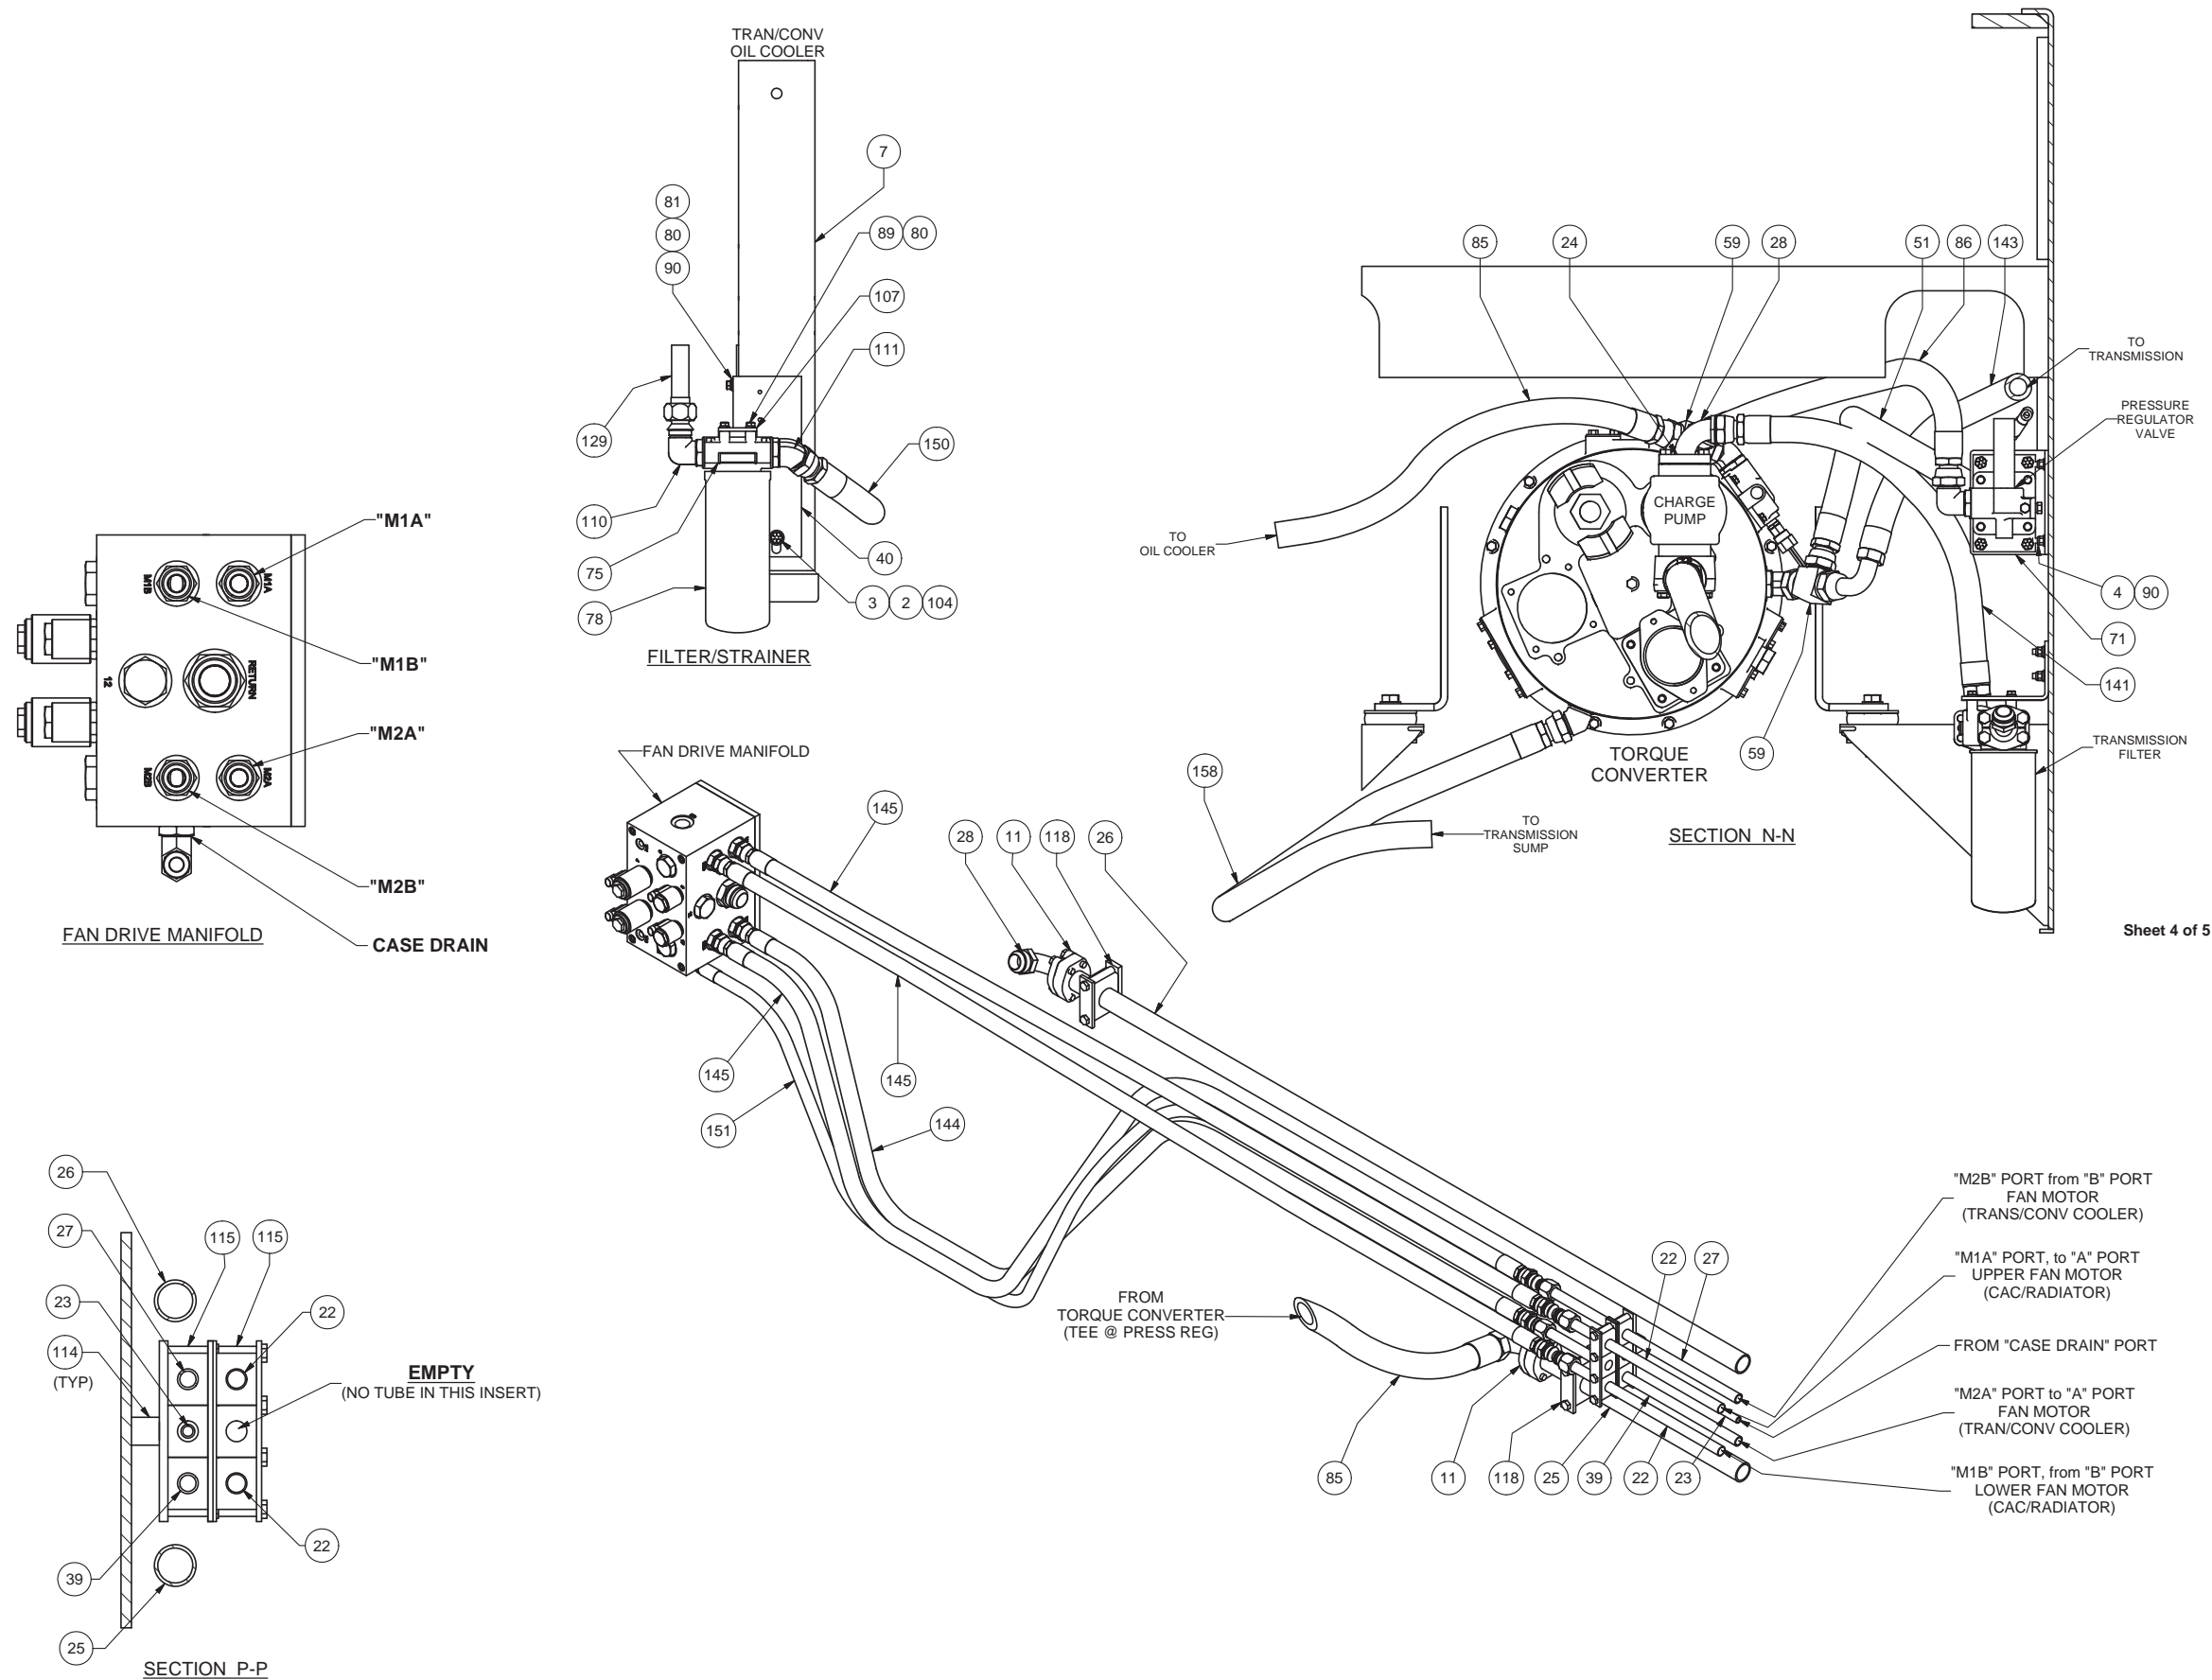

SECTION D-D

Sheet 4 of 5