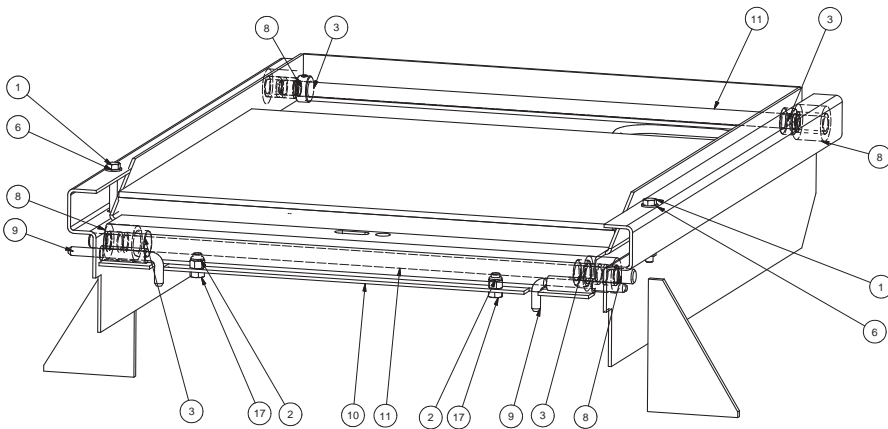

Battery Box Installation

LEFT SIDE OF CHASSIS

CHASSIS AND HOLDDOWN NOT SHOWN FOR CLARITY

Item	Part No.	Qty	Description	Item	Part No.	Qty	Description
582937 Battery Box Installation							
1	18513W	2	. Capscrew	10	523907	1	. Battery Tray Assembly
2	223654	4	. Locknut	11	523925	2	. Shaft
3	203055	4	. Set Collar	12	523957	1	. Pad
5	519830	2	. Bar, J-Bolt	13	523958	1	. Skid
6	R13802621	2	. Flat Washer	15	579300	1	. Holddown Weldment,Batt
8	523870	4	. Cap Assembly,Tray	16	223427	2	. Flat Washer
	504652	4	. Bushing	17	16597W	2	. Capscrew
9	523886	2	. Rod				

Battery Box Installation