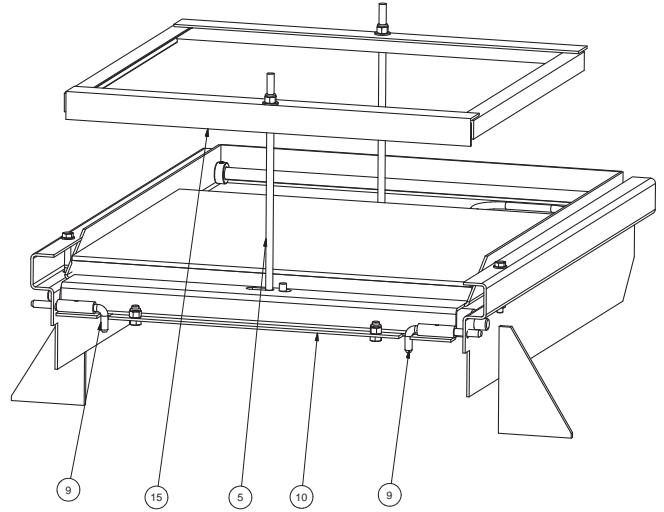

Battery Box Installation

LEFT SIDE OF CHASSIS

CHASSIS AND HOLDDOWN NOT SHOWN FOR CLARITY

Item	Part No.	Qty	Description	Item	Part No.	Qty	Description
582937 Battery Box Installation							
1	18513W	2	. Capscrew	10	523907	1	. Battery Tray Assembly
2	223654	4	. Locknut	11	523925	2	. Shaft
3	203055	4	. Set Collar	12	523957	1	. Pad
5	519830	2	. Bar, J-Bolt	13	523958	1	. Skid
6	R13802621	2	. Flat Washer	15	579300	1	. Holddown Weldment,Batt
8	523870	4	. Cap Assembly,Tray	16	223427	2	. Flat Washer
	504652	4	. Bushing	17	16597W	2	. Capscrew
9	523886	2	. Rod				

Battery Box Installation