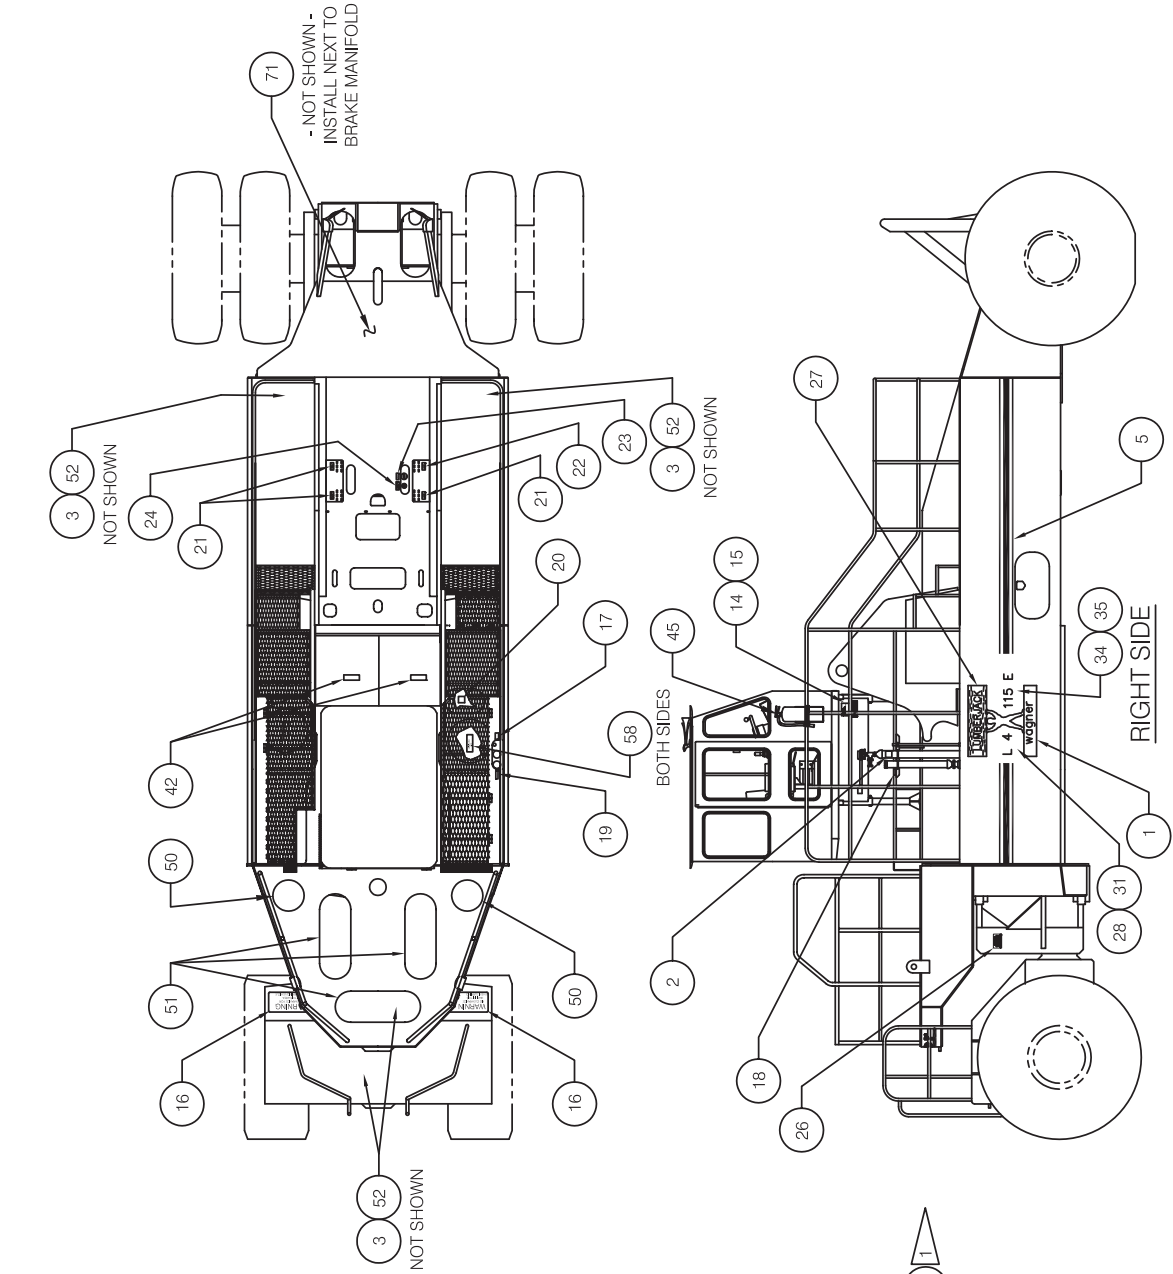

Decal Locations

FRONT OF CARRIAGE

USE DECAL SUPPLIED WITH AIR CLEANER.

ITEM 16 ALSO GOES IN THE SAME LOCATION ON THE LEFT SIDE OF MACHINE.

SECURE IN TOOL BOX FOR SHIPPING

Decal Locations

Item	Part No.	Qty	Description	Item	Part No.	Qty	Description
	582770		Decal Locations				
1	558504	2	. Decal, Logger For L120, L130	31	565935	2	. Decal, L
2	557352	1	. Decal, Pressurized Breather	34	573095	2	. Decal, 115
3	219382	1 Roll	. Tape, Non-Skid	35	577210	2	. Decal, -E-
5	529474	50'	. Decal, Racing Stripe, 6 Wide	36	* 509574	1	. Kit, Air Hose
6	563640	1	. Decal, Oil Fill, All Units	37	563641	1	. Decal, Oil Check, All Units
7	504195	1	. Nameplate, Diesel Fuel	38	557341	1	. Decal, Warning: Read Ops. Man.
8	558506	2	. Decal, Wagner	39	570635	1	. Decal, Aux Holddown/Kickoff
9	547451	1	. Decal, Warning..	40	505159	1	. Decal, Wheel Nut
10	547453	2	. Decal, No Riders	41	504204	1	. Decal, Caution, Do Not Reverse...
12	539197	2	. Decal, Fire Extinguisher	42	560278	2	. Decal, Caution...Baffle Plate...
13	539226	2	. Decal, Fire Extinguisher	43	556042	1	. Wrench, S/Nut
14	243014	1	. Chart, Lube	45	* 582769	1	. Fire Extinguisher Instl, W/Brkt
15	558098	1	. Plate, Wagner Manuf & Serial #'s	46	243274	1	. Valve, Hi-Press
16	545430	4	. Decal, Warning-No Clearance	50	516699	2	. Plate, Cover
17	560276	1	. Decal, Tank Pressure	51	541869	3	. Plate, Cover
18	504197	1	. Nameplate, Hydraulic Oil	52	222737	2 Tube	. Sealer, Edge
19	561918	1	. Decal, Strainer	53	558533	1	. Wrench, Fire Extinguisher
20	557353	1	. Decal, Filter Pressure	54	206745	2	. Adapter
21	563357	3	. Decal, Replace...Element..228210	55	228041	1	. Coupler
22	563356	1	. Decal, Replace...Element..228211	56	214203	1	. Gauge
23	557118	1	. Decal, Trans Oil Fill	57	546456	1	. Wrench, Spindle Nut
24	528880	2	. Decal, Trans Oil Level/Idle	58	572863	2	. Decal, Confined Space Entry
25	579532	1	. Decal, Replace...Element...	59	228210	3	. Element, Filter
26	576139	2	. Decal, Warning...	60	243458	2	. Element, Filter
27	523145	2	. Decal, Log	69	247429	2	. Element
28	565936	2	. Decal, -4-	70	228211	1	. Element, Filter
29	557494	1	. Decal, Battery Disconnect	71	581374	1	. Decal, Brake System Pressure
30	505158	1	. Decal, Trans Instruction	72	249931	1	. Lockout, Plastic