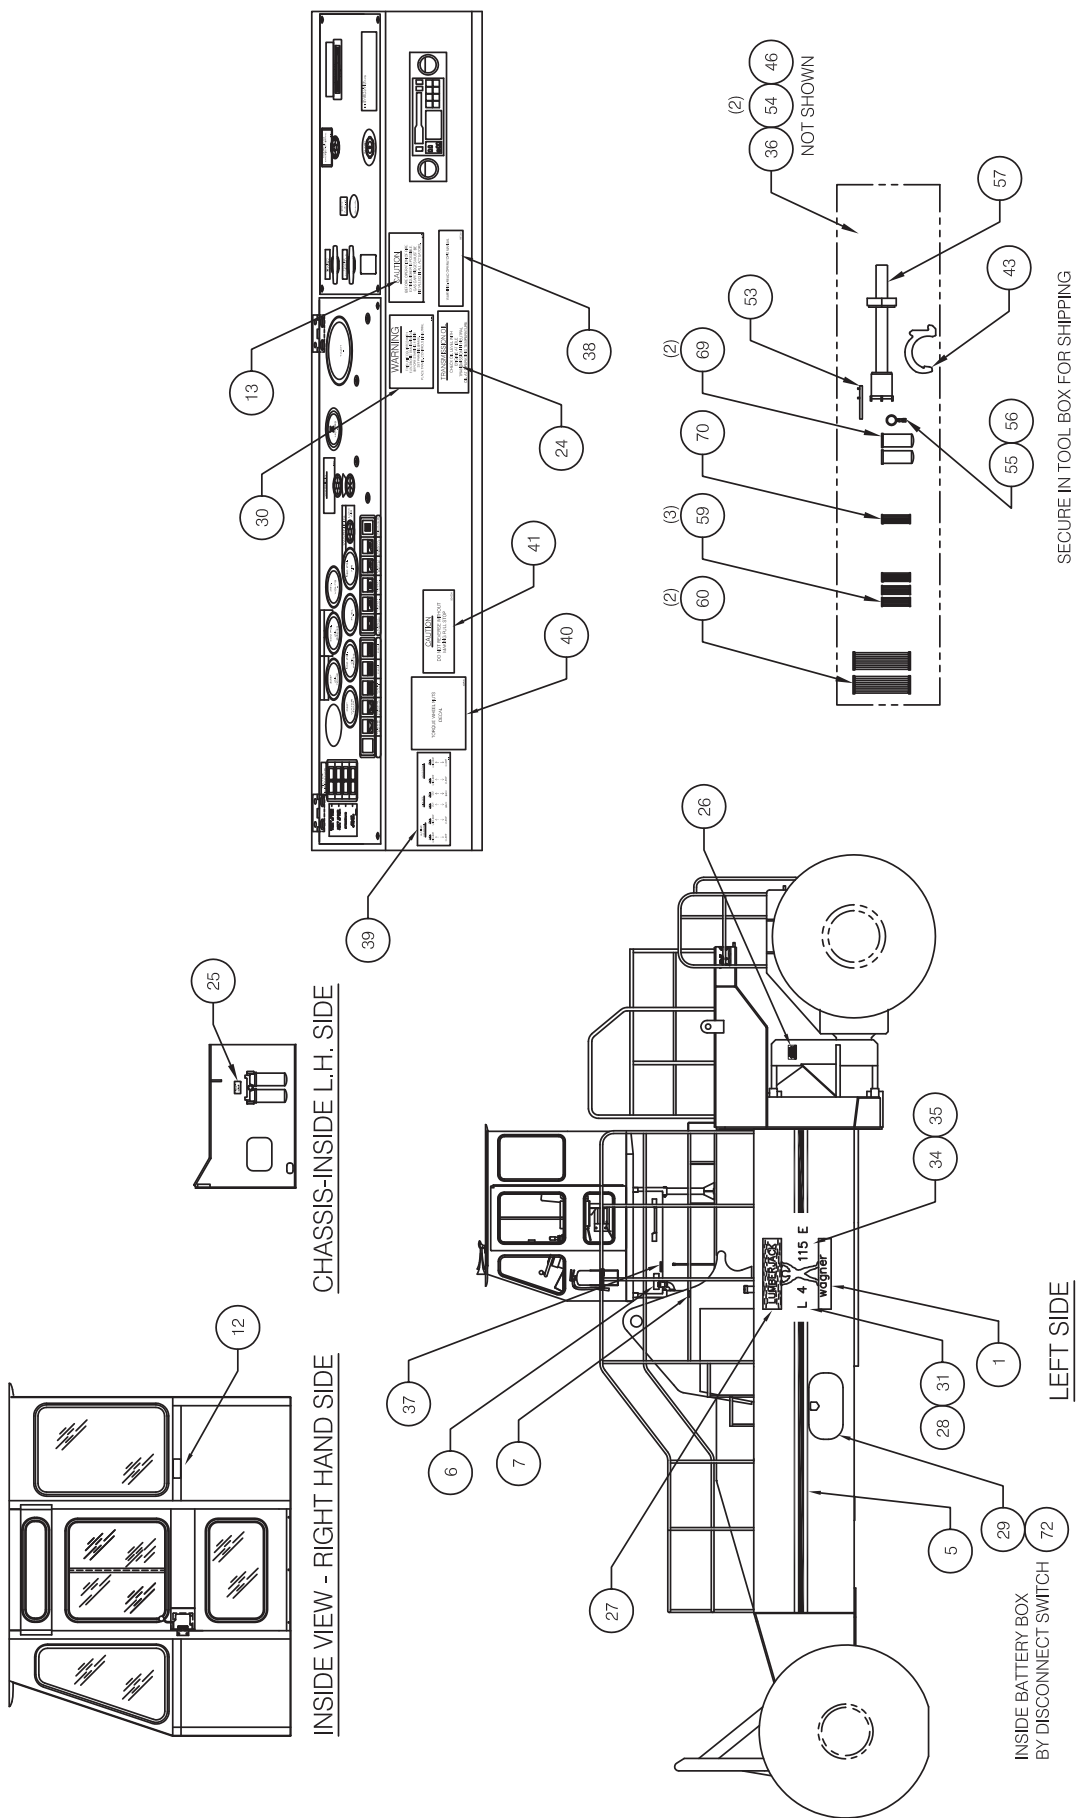

Decal Locations

FRONT OF CARRIAGE

USE DECAL SUPPLIED WITH AIR CLEANER.

ITEM 16 ALSO GOES IN THE SAME LOCATION ON THE LEFT SIDE OF MACHINE.

SECURE IN TOOL BOX FOR SHIPPING

Decal Locations

Item	Part No.	Qty	Description	Item	Part No.	Qty	Description
	582770		Decal Locations				
1	558504	2	. Decal, Logger For L120, L130	31	565935	2	. Decal, L
2	557352	1	. Decal, Pressurized Breather	34	573095	2	. Decal, 115
3	219382	1 Roll	. Tape, Non-Skid	35	577210	2	. Decal, -E-
5	529474	50'	. Decal, Racing Stripe, 6 Wide	36	* 509574	1	. Kit, Air Hose
6	563640	1	. Decal, Oil Fill, All Units	37	563641	1	. Decal, Oil Check, All Units
7	504195	1	. Nameplate, Diesel Fuel	38	557341	1	. Decal, Warning: Read Ops. Man.
8	558506	2	. Decal, Wagner	39	570635	1	. Decal, Aux Holddown/Kickoff
9	547451	1	. Decal, Warning..	40	505159	1	. Decal, Wheel Nut
10	547453	2	. Decal, No Riders	41	504204	1	. Decal, Caution, Do Not Reverse...
12	539197	2	. Decal, Fire Extinguisher	42	560278	2	. Decal, Caution...Baffle Plate...
13	539226	2	. Decal, Fire Extinguisher	43	556042	1	. Wrench, S/Nut
14	243014	1	. Chart, Lube	45	* 582769	1	. Fire Extinguisher Instl, W/Brkt
15	558098	1	. Plate, Wagner Manuf & Serial #'s	46	243274	1	. Valve, Hi-Press
16	545430	4	. Decal, Warning-No Clearance	50	516699	2	. Plate, Cover
17	560276	1	. Decal, Tank Pressure	51	541869	3	. Plate, Cover
18	504197	1	. Nameplate, Hydraulic Oil	52	222737	2 Tube	. Sealer, Edge
19	561918	1	. Decal, Strainer	53	558533	1	. Wrench, Fire Extinguisher
20	557353	1	. Decal, Filter Pressure	54	206745	2	. Adapter
21	563357	3	. Decal, Replace...Element..228210	55	228041	1	. Coupler
22	563356	1	. Decal, Replace...Element..228211	56	214203	1	. Gauge
23	557118	1	. Decal, Trans Oil Fill	57	546456	1	. Wrench, Spindle Nut
24	528880	2	. Decal, Trans Oil Level/Idle	58	572863	2	. Decal, Confined Space Entry
25	579532	1	. Decal, Replace...Element...	59	228210	3	. Element, Filter
26	576139	2	. Decal, Warning...	60	243458	2	. Element, Filter
27	523145	2	. Decal, Log	69	247429	2	. Element
28	565936	2	. Decal, -4-	70	228211	1	. Element, Filter
29	557494	1	. Decal, Battery Disconnect	71	581374	1	. Decal, Brake System Pressure
30	505158	1	. Decal, Trans Instruction	72	249931	1	. Lockout, Plastic