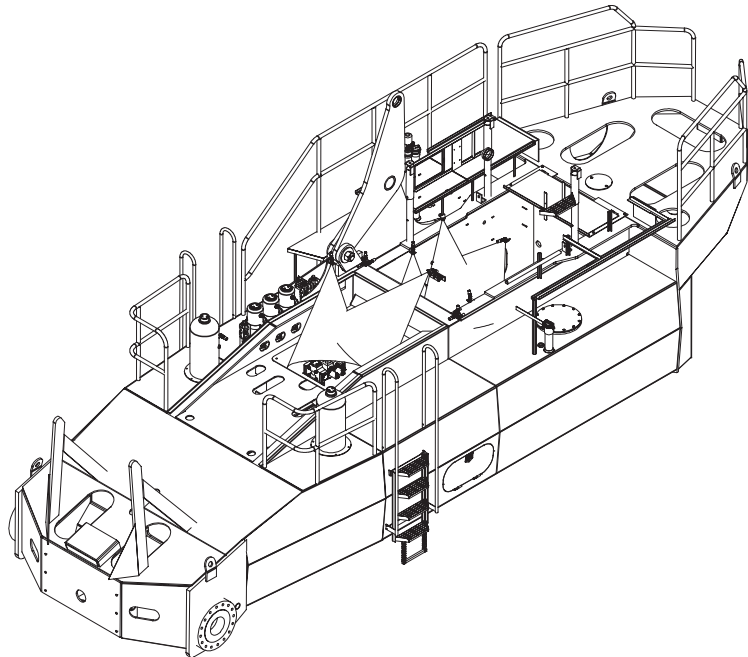

Fire Suppression System - LVS

AIM AT TOP / FRONT OF ENGINE
COVERAGE INCLUDES ALTERNATOR

AIM AT TURBO

AIM AT PRESSURE PORT
ON RIGHT HAND IMPLEMENT
VALVE

1 2

AIM AT TURBO

AIM AT PRESSURE PORT
ON HOIST VALVE

AIM AT TOP / BACK / SIDE OF ENGINE
COVERAGE INCLUDES STARTER

Fire Suppression System - LVS

Item	Part No.	Qty	Description	Item	Part No.	Qty	Description
	582656		Fire Suppression System - LVS				
1	253065	2	. Tank, Lvs-15	8	209800	4	. Fitting
2	253067	6	. Fire Suppressant - 5 Gal Pail	17	209417	2	. Fitting
3	253066	6	. Kit, Nozzle	18	00119098	3	. Elbow, Pipe
4	224343	2	. Tee, Distribution	19	209393	8	. Fitting
5	209759	2	. Fitting	20	00119094	3	. Elbow, Pipe
7	209704	2	. Clamp				