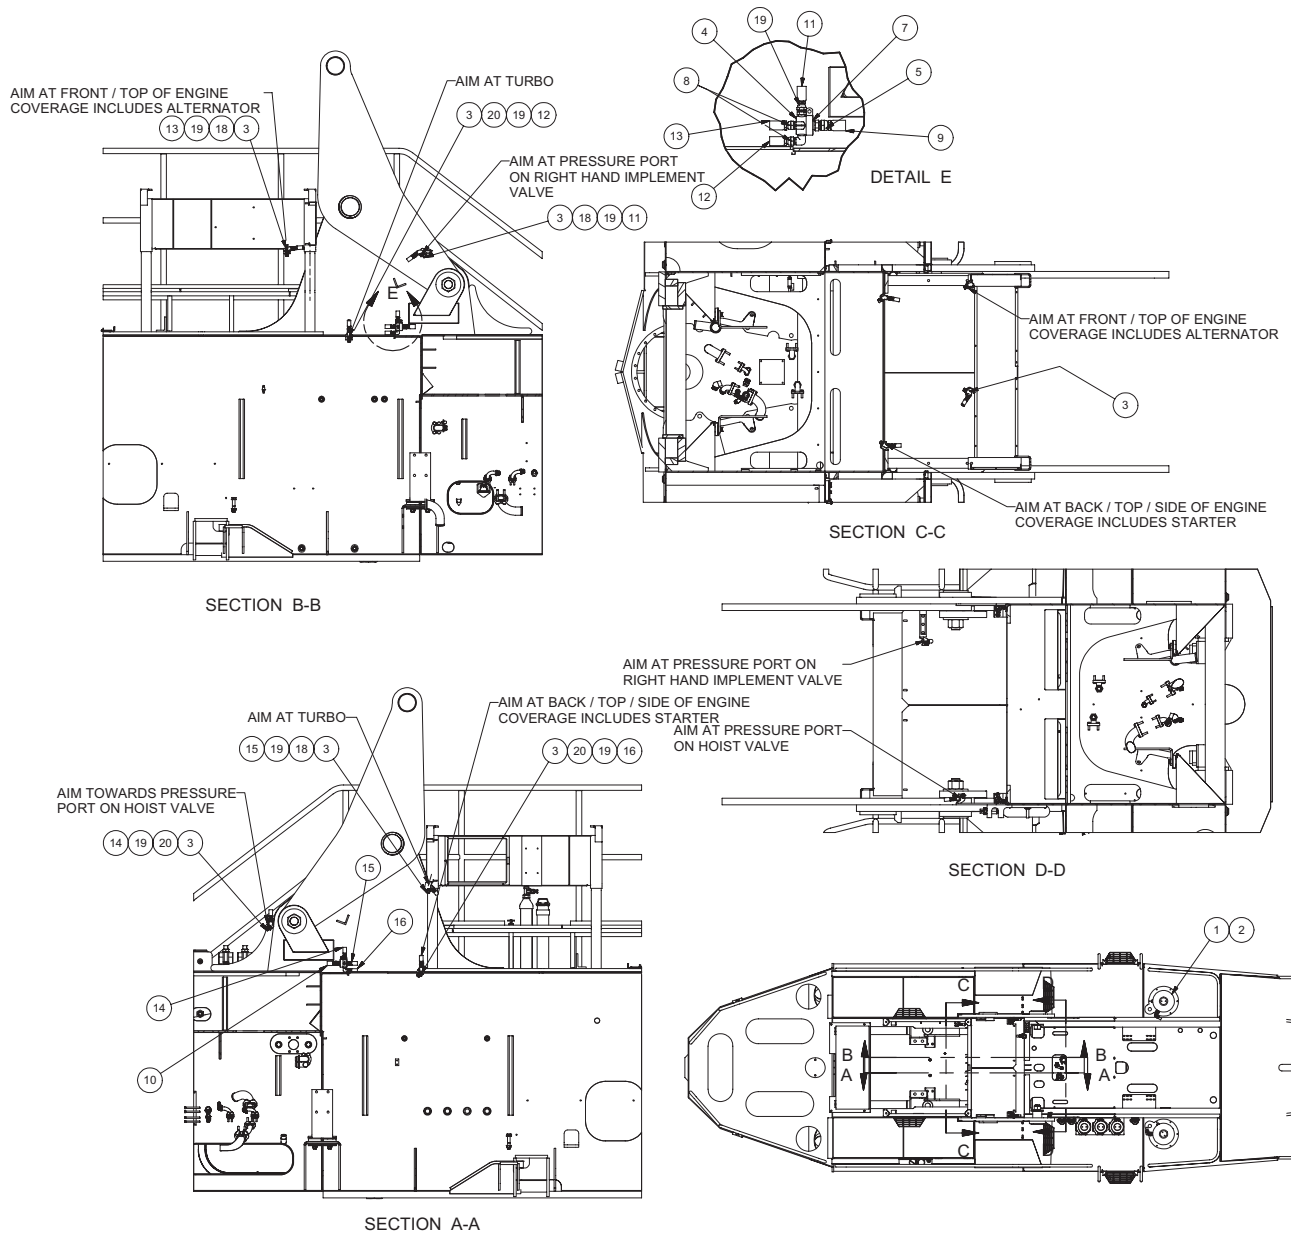

Fire Suppression System - LVS

AIM AT TOP / FRONT OF ENGINE
COVERAGE INCLUDES ALTERNATOR

AIM AT TURBO

AIM AT PRESSURE PORT
ON RIGHT HAND IMPLEMENT
VALVE

1 2

AIM AT TURBO

AIM AT PRESSURE PORT
ON HOIST VALVE

AIM AT TOP / BACK / SIDE OF ENGINE
COVERAGE INCLUDES STARTER

Fire Suppression System - LVS

Item	Part No.	Qty	Description	Item	Part No.	Qty	Description
	582656		Fire Suppression System - LVS				
1	253065	2	. Tank, Lvs-15	8	209800	4	. Fitting
2	253067	6	. Fire Suppressant - 5 Gal Pail	17	209417	2	. Fitting
3	253066	6	. Kit, Nozzle	18	00119098	3	. Elbow, Pipe
4	224343	2	. Tee, Distribution	19	209393	8	. Fitting
5	209759	2	. Fitting	20	00119094	3	. Elbow, Pipe
7	209704	2	. Clamp				