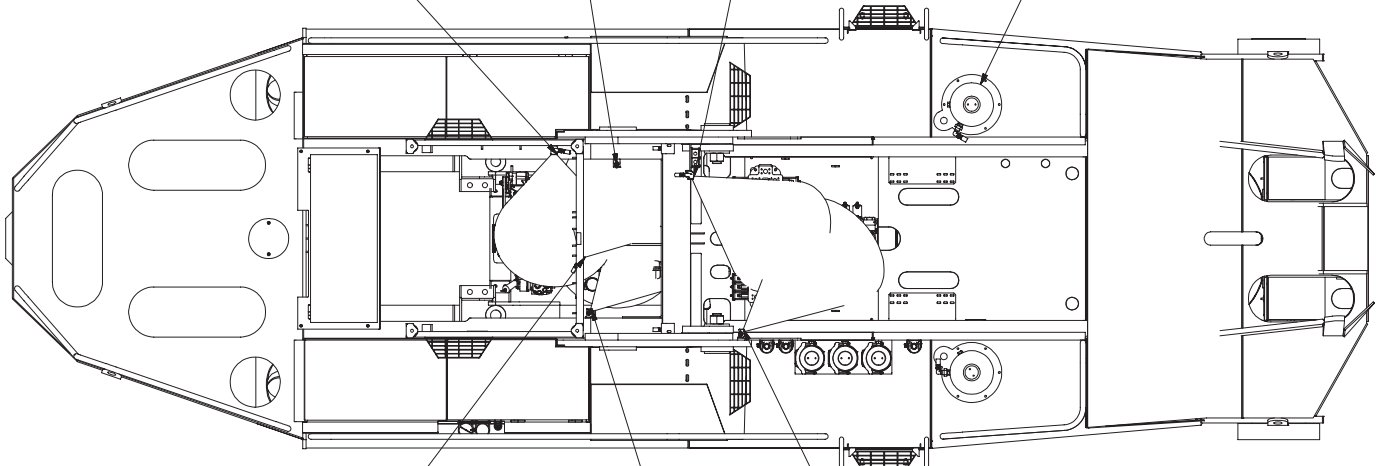

Fire Suppression System - LVS

AIM AT TOP / FRONT OF ENGINE
COVERAGE INCLUDES ALTERNATOR

AIM AT TURBO

AIM AT PRESSURE PORT
ON RIGHT HAND IMPLEMENT
VALVE

1 2

AIM AT TURBO

AIM AT PRESSURE PORT
ON HOIST VALVE

AIM AT TOP / BACK / SIDE OF ENGINE
COVERAGE INCLUDES STARTER

Fire Suppression System - LVS

Item	Part No.	Qty	Description	Item	Part No.	Qty	Description
	582656		Fire Suppression System - LVS				
1	253065	2	. Tank, Lvs-15	8	209800	4	. Fitting
2	253067	6	. Fire Suppressant - 5 Gal Pail	17	209417	2	. Fitting
3	253066	6	. Kit, Nozzle	18	00119098	3	. Elbow, Pipe
4	224343	2	. Tee, Distribution	19	209393	8	. Fitting
5	209759	2	. Fitting	20	00119094	3	. Elbow, Pipe
7	209704	2	. Clamp				