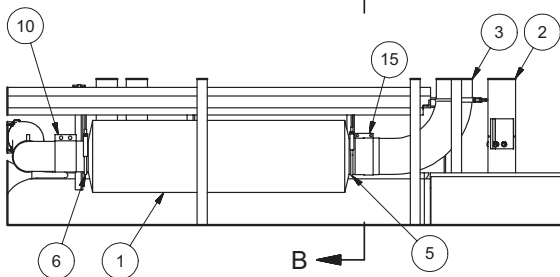

Exhaust Installation

DETAIL A
GENERAL LOCATIONS

SECTION B-B
TYPICAL (2 PLCS.)

Exhaust Installation

Item	Part No.	Qty	Description	Item	Part No.	Qty	Description
582294 Exhaust Installation							
1	232099	1	. Muffler	10	226586	3	. Seal Clamp
2	581664	1	. Support Weldment, Exhaust	12	218140	4'	. Tube, Flex
3	581665	1	. Stack Weldment	13	208243	1	. Elbow
4	251418	1	. Exhaust Stack	14	572404	1	. Elbow Weldment
5	232299	1	. Clamp, Exhaust	15	251421	2	. Clamp, Exhaust
6	208241	1	. Clamp	16	YMHA 024-4.75	1	. Bar
7	251419	1	. Guard, Exhaust Tube	17	251317	1	. Shield, Heat
8	251420	2	. Kit, Clamp	18	201456	2	. Hose Clamp
9	YMHA 024-4.38	1	. Bar				