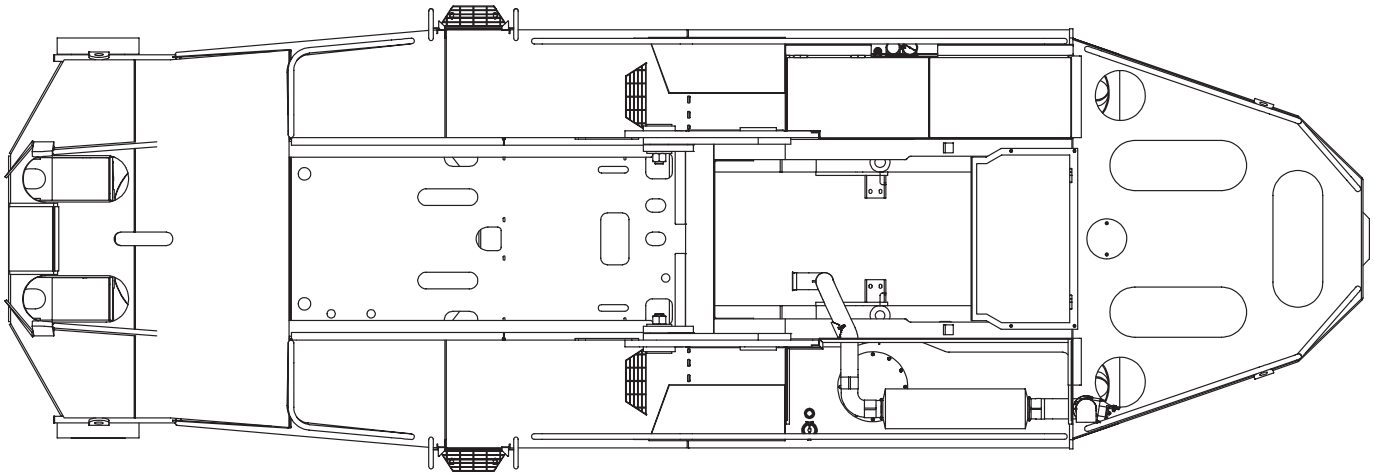

Exhaust Installation

DETAIL A
GENERAL LOCATIONS

SECTION B-B
TYPICAL (2 PLCS.)

Exhaust Installation

Item	Part No.	Qty	Description	Item	Part No.	Qty	Description
582294 Exhaust Installation							
1	232099	1	. Muffler	10	226586	3	. Seal Clamp
2	581664	1	. Support Weldment, Exhaust	12	218140	4'	. Tube, Flex
3	581665	1	. Stack Weldment	13	208243	1	. Elbow
4	251418	1	. Exhaust Stack	14	572404	1	. Elbow Weldment
5	232299	1	. Clamp, Exhaust	15	251421	2	. Clamp, Exhaust
6	208241	1	. Clamp	16	YMHA 024-4.75	1	. Bar
7	251419	1	. Guard, Exhaust Tube	17	251317	1	. Shield, Heat
8	251420	2	. Kit, Clamp	18	201456	2	. Hose Clamp
9	YMHA 024-4.38	1	. Bar				