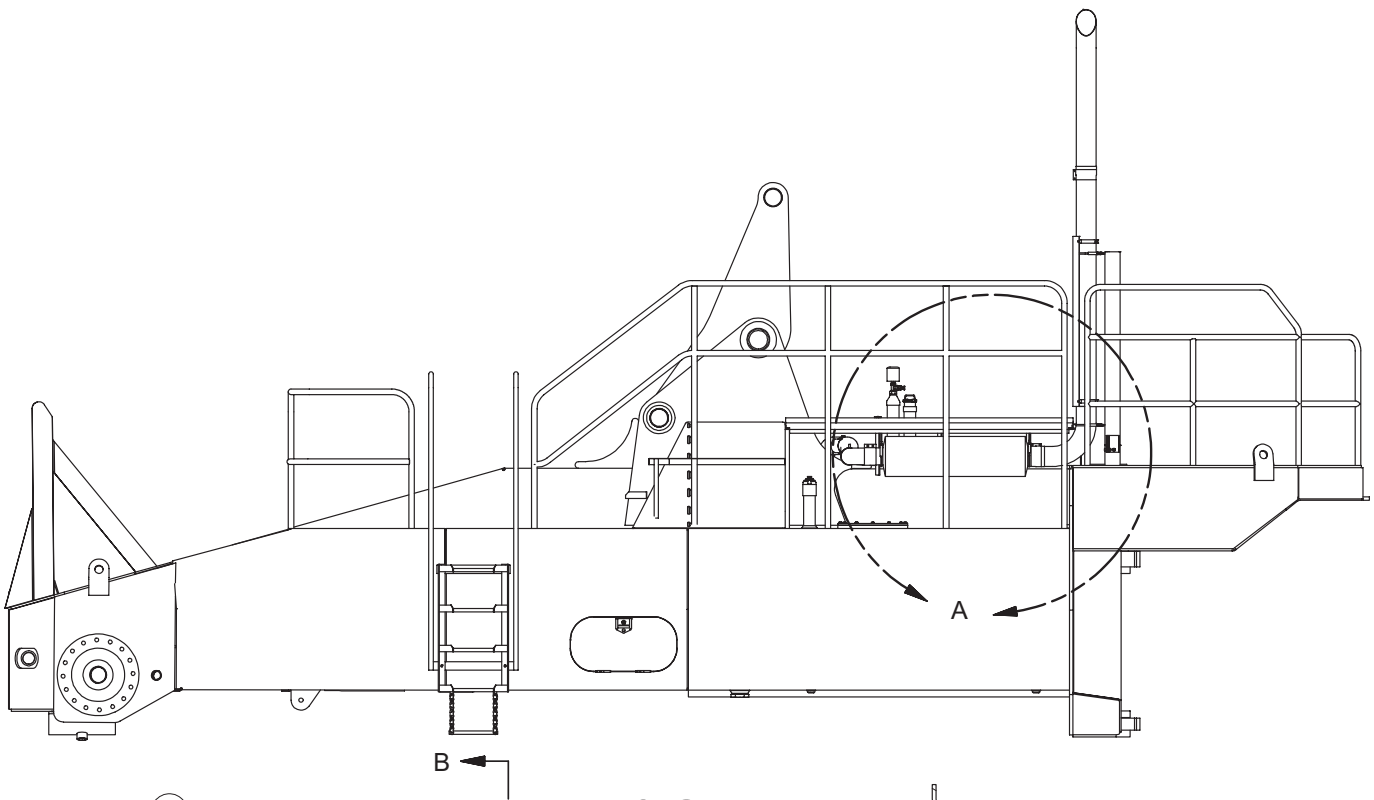

Exhaust Installation

DETAIL A
GENERAL LOCATIONS

SECTION B-B
TYPICAL (2 PLCS.)

Exhaust Installation

Item	Part No.	Qty	Description	Item	Part No.	Qty	Description
582294 Exhaust Installation							
1	232099	1	. Muffler	10	226586	3	. Seal Clamp
2	581664	1	. Support Weldment, Exhaust	12	218140	4'	. Tube, Flex
3	581665	1	. Stack Weldment	13	208243	1	. Elbow
4	251418	1	. Exhaust Stack	14	572404	1	. Elbow Weldment
5	232299	1	. Clamp, Exhaust	15	251421	2	. Clamp, Exhaust
6	208241	1	. Clamp	16	YMHA 024-4.75	1	. Bar
7	251419	1	. Guard, Exhaust Tube	17	251317	1	. Shield, Heat
8	251420	2	. Kit, Clamp	18	201456	2	. Hose Clamp
9	YMHA 024-4.38	1	. Bar				