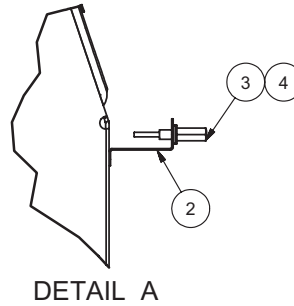

Windshield Washer Kit

ITEMS 5-12 NOT SHOWN.
LOCATE SWITCH ON INSTRUMENT PANEL.

Item	Part No.	Qty	Description	Item	Part No.	Qty	Description
582206 Windshield Washer Kit							
1	249400	1	. Bottle, Washer	7	251106	1	. Lamp
2	569247	2	. Mounting Plate	8	582110	1	. Decal
3	249776	2	. Nozzle, Jet, Single	9	234737	1	. Housing, Socket
4	234245	20'	. Hose, Bulk	10	234738	1	. Housing, Socket
5	236488	1	. Switch, On/Off/On	11	235217	5	. Connector, Female
6	236487	1	. Symbol, Washer	12	11463	15'	. Cord