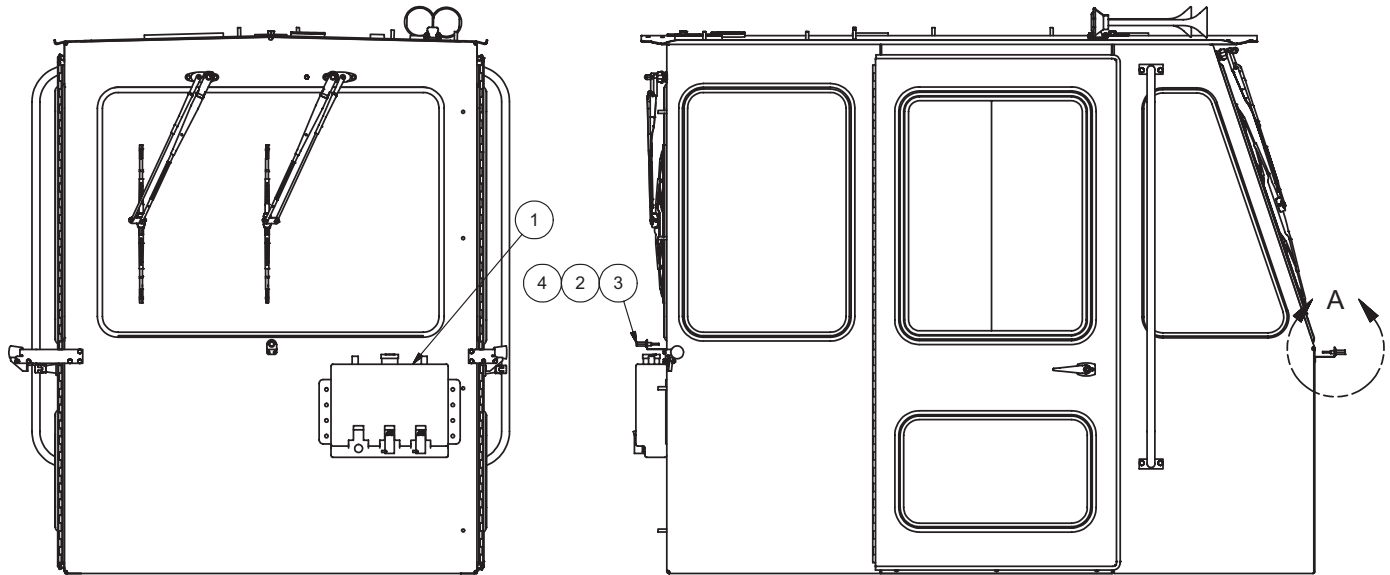

Windshield Washer Kit

ITEMS 5-12 NOT SHOWN.
LOCATE SWITCH ON INSTRUMENT PANEL.

Item	Part No.	Qty	Description	Item	Part No.	Qty	Description
582206 Windshield Washer Kit							
1	249400	1	. Bottle, Washer	7	251106	1	. Lamp
2	569247	2	. Mounting Plate	8	582110	1	. Decal
3	249776	2	. Nozzle, Jet, Single	9	234737	1	. Housing, Socket
4	234245	20'	. Hose, Bulk	10	234738	1	. Housing, Socket
5	236488	1	. Switch, On/Off/On	11	235217	5	. Connector, Female
6	236487	1	. Symbol, Washer	12	11463	15'	. Cord