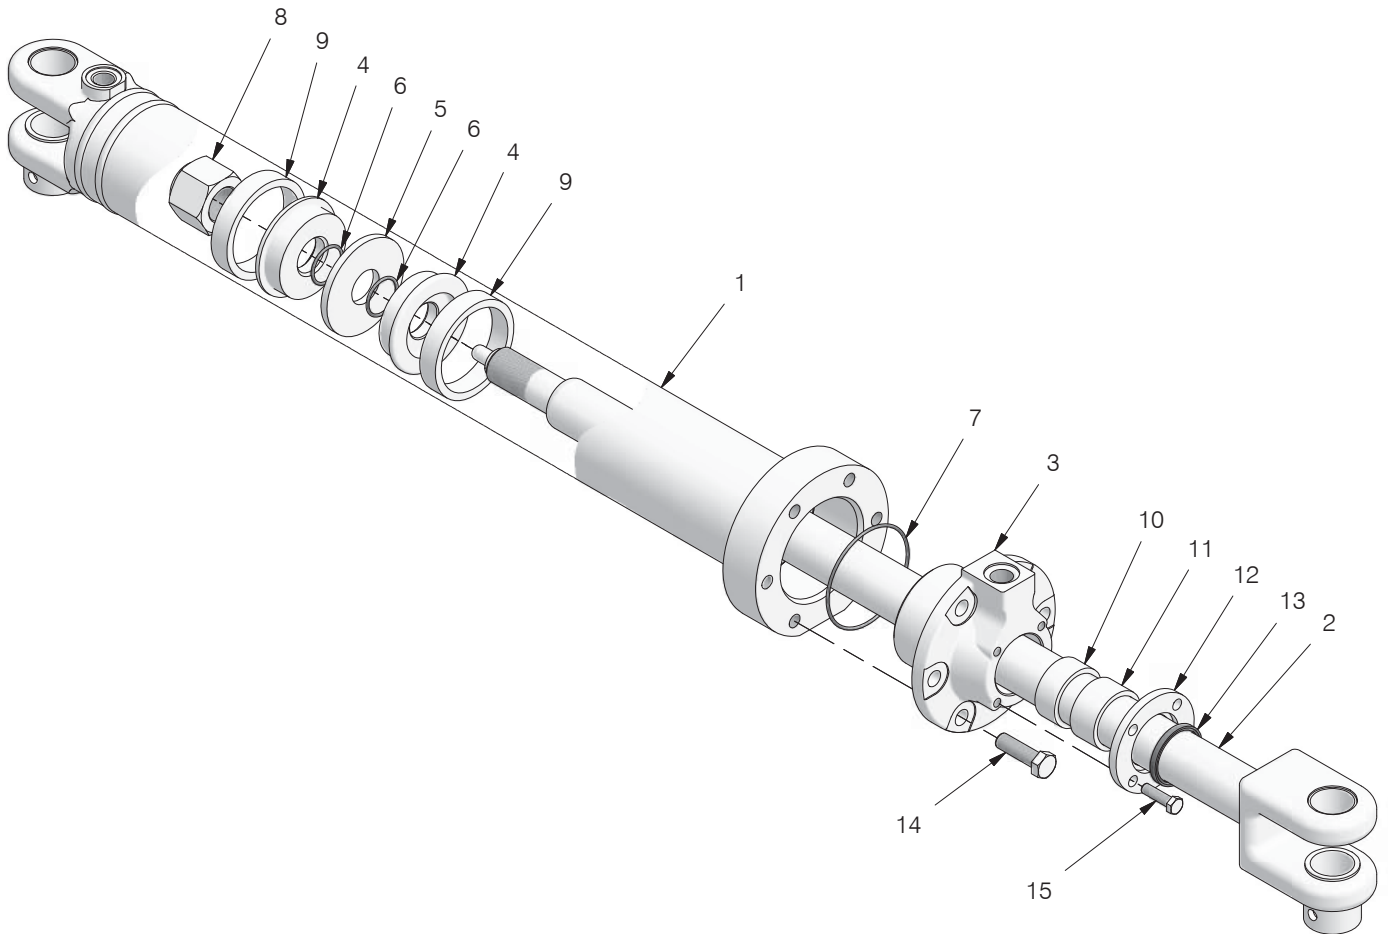

Cylinder Assembly

Item	Part No.	Qty	Description	Item	Part No.	Qty	Description
	582182		Cylinder Assembly				
1	582183	1	. Base, Cylinder	8	219929	1	. Nut, Esna
1a	505880	2	. . Bushing	9	* 566428	2	. Packing
2	582186	1	. Stem & Eye Assembly	10	* 566435	1	. Packing, Stem
2a	505880	2	. . Bushing	11	505594	1	. Bush
3	505596	1	. Packing Gland	12	505593	1	. Retainer
4	505597	2	. Piston	13	* 218125	1	. Wiper Ring
5	505598	1	. Spacer, Piston	14	236688	6	. Capscrew
6	* 203515	2	. O-Ring	15	220875	4	. Capscrew
7	* 203541	1	. O-Ring				

* Included in Packing Kit 566411