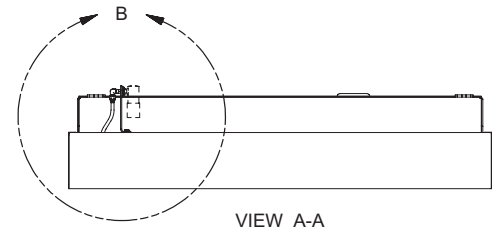

Air Filter Indicator - In Cab

Item	Part No.	Qty	Description	Item	Part No.	Qty	Description
	582122		Air Filter Indicator-In Cab				
1	582121	1	. Bracket	6	230918	1	. Fitting
2	223574	4	. Capscrew	7	209570	1	. Fitting
3	226673	1	. Mount, Flange	9	229455	1	. Hose Assembly
4	R13811189	4	. Locknut				