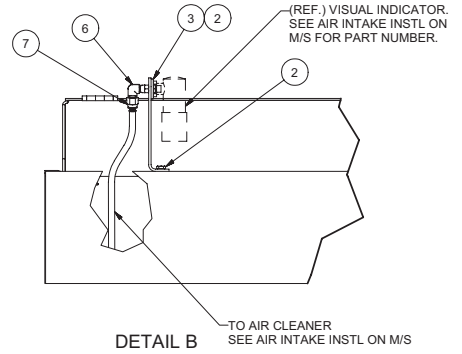

Air Filter Indicator - In Cab

Item	Part No.	Qty	Description	Item	Part No.	Qty	Description
	582122		Air Filter Indicator-In Cab				
1	582121	1	. Bracket	6	230918	1	. Fitting
2	223574	4	. Capscrew	7	209570	1	. Fitting
3	226673	1	. Mount, Flange	9	229455	1	. Hose Assembly
4	R13811189	4	. Locknut				