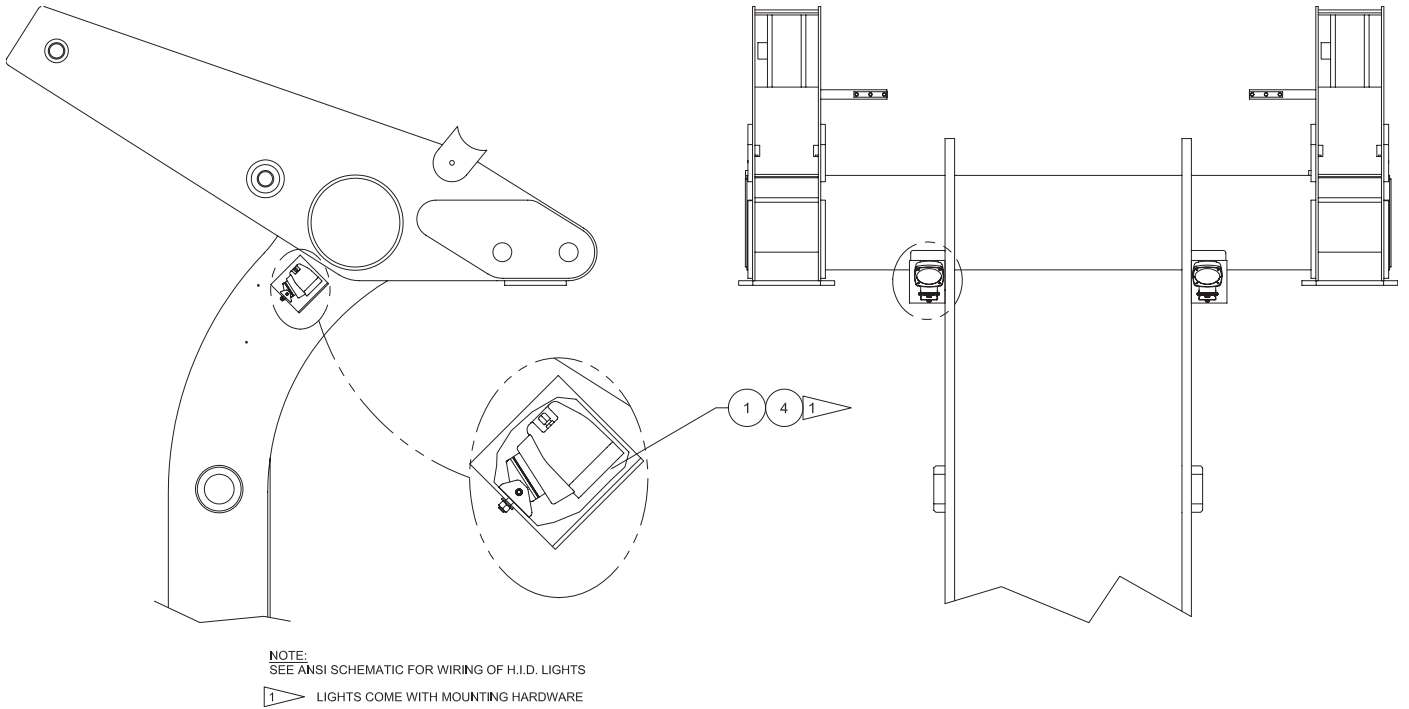

HID Lights Installation, Carriage

Item	Part No.	Qty	Description	Item	Part No.	Qty	Description
	<b>581895</b>		<b>HID Lights Installation, Carriage</b>				
1	249288	2	. Lamp Assembly, HID Flood				
2	223427	2	. Flat Washer				
3	R11499	2	. Locknut				
4	540541	1	. Wire Harness, Carriage Lights				