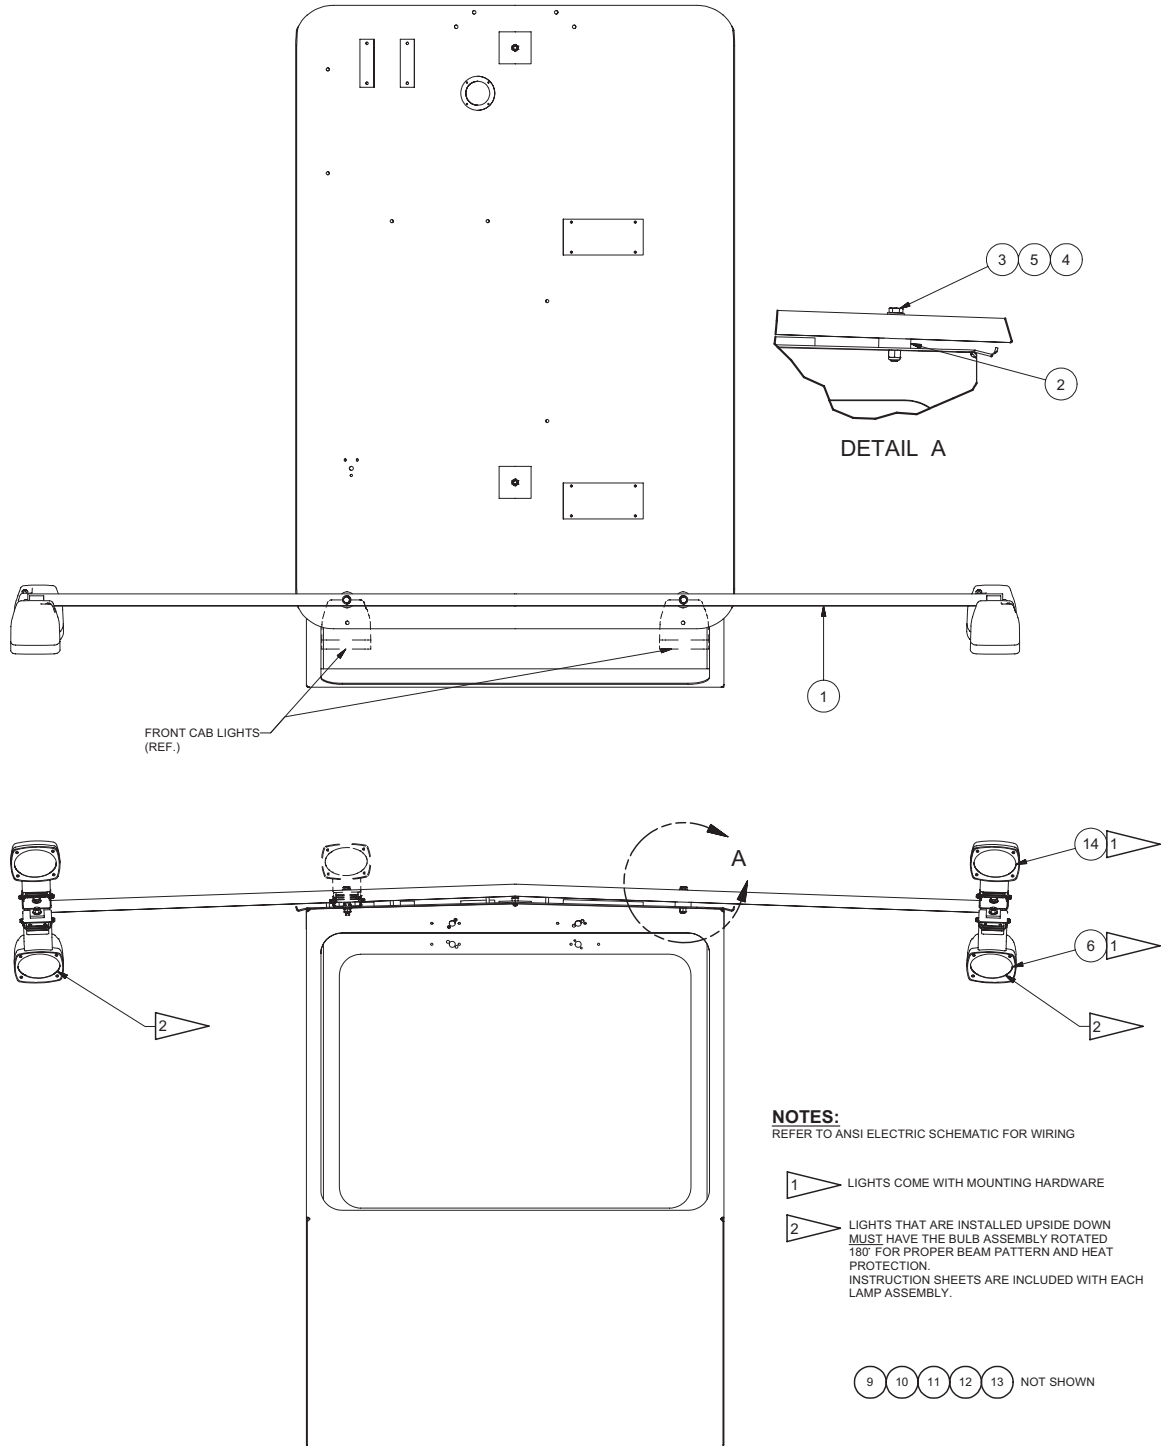

HID Light Bar Installation

Item	Part No.	Qty	Description	Item	Part No.	Qty	Description
	<b>581894</b>		<b>HID Light Bar Installation</b>				
1	563660	1	. Light Bar Assembly	9	220692	60'	. Cord, SO
2	540288	2	. Pad	10	R740886	4	. Connector, Wire
3	R13801850	2	. Capscrew	11	223872	32	. Tie Strap
4	223587	2	. Nut, Esna	12	R740874	8	. Pin, Female
5	222615	2	. Flat Washer	13	R740867	8	. Seal, Wire
6	249288	2	. Lamp Assembly, HID Flood	14	249338	2	. Lamp Assembly, HID Trapezoid