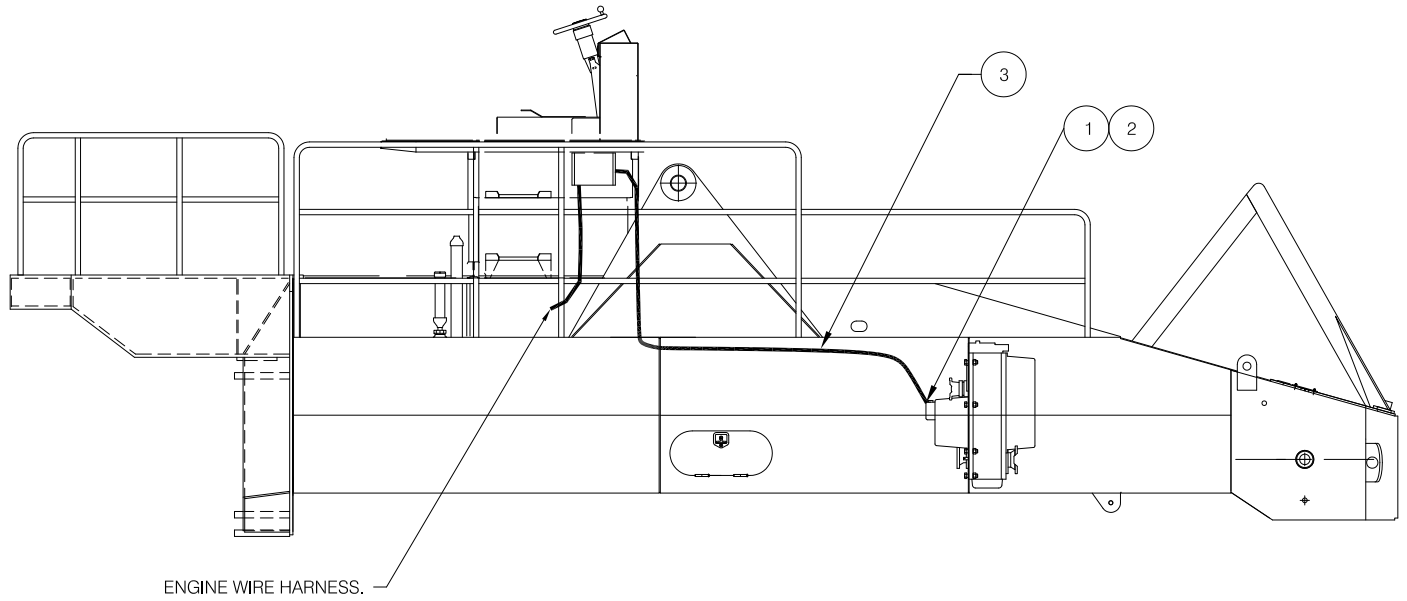

Ground Speed Sensor

| Item | Part No. | Qty | Description | Item | Part No. | Qty | Description |
|------|---------------|-----|-------------------------|------|----------|-----|-------------|
| | 581893 | | Ground Speed | | | | |
| 1 | 580023 | 1 | . Speed Sensor Assembly | | | | |
| 2 | 582201 | 1 | . Fitting | | | | |
| 3 | 584820 | 1 | . Wire Harness | | | | |