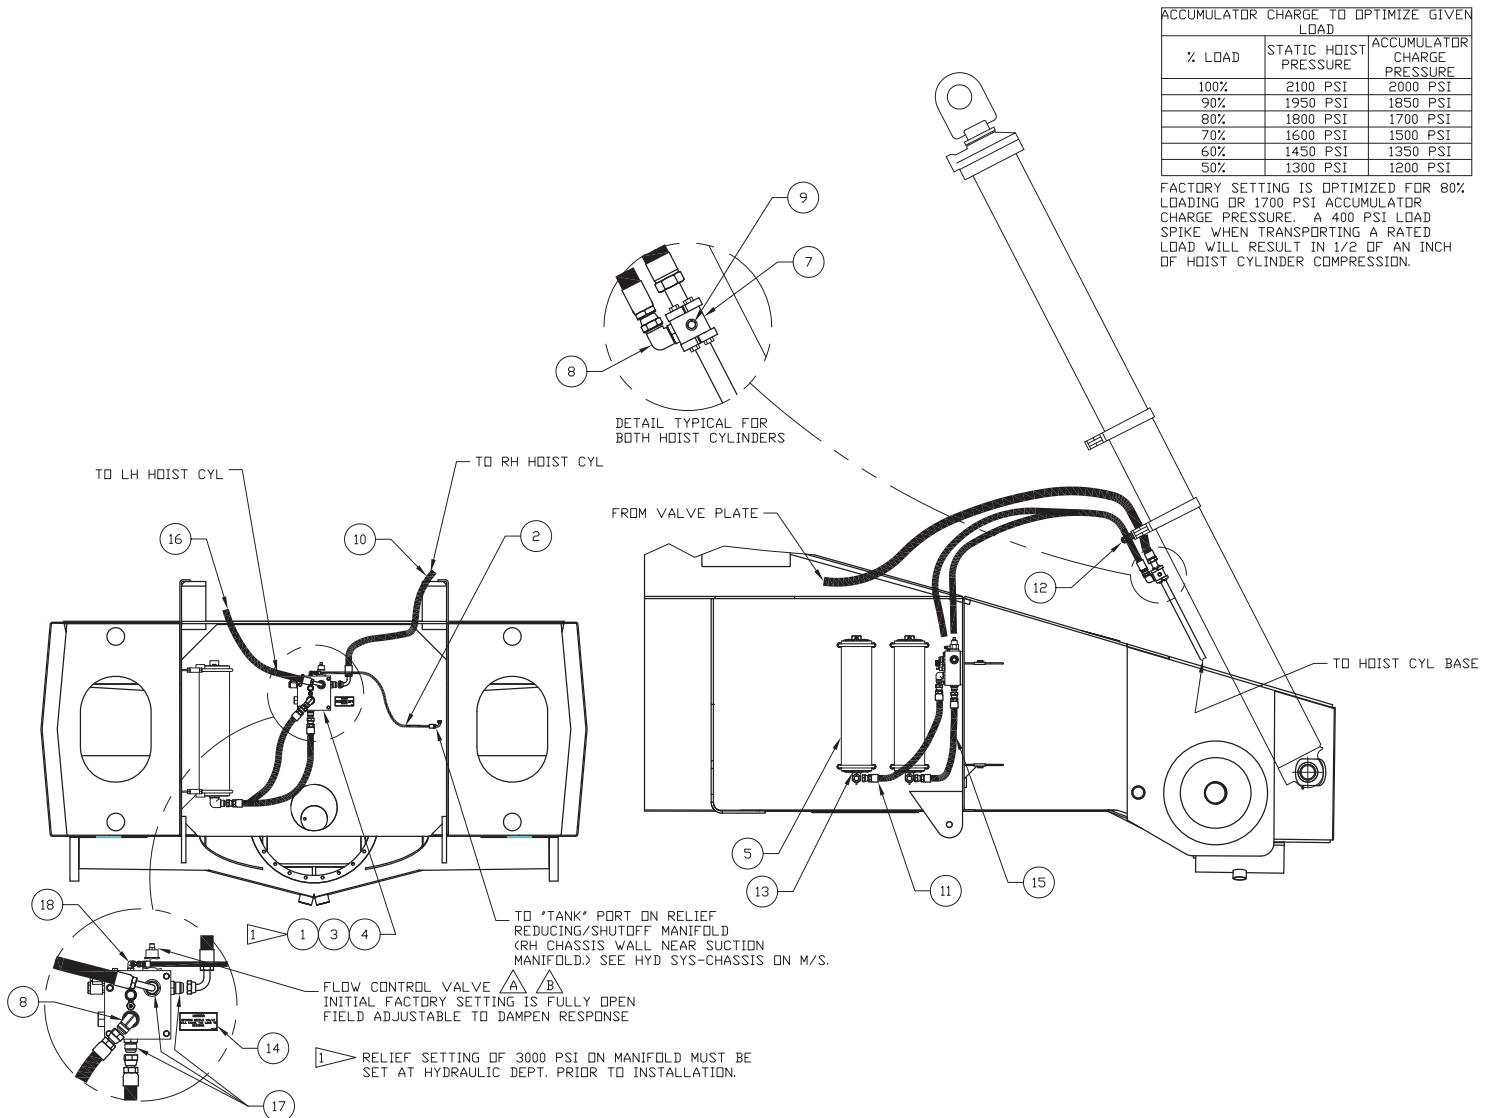

## Hydraulic System - Ride Control

Item	Part No.	Qty	Description	Item	Part No.	Qty	Description
<b>581109 Ride Control</b>							
1	*	581326	1 . Manifold Assembly, Ride Control	11	226917	1	. Hose Assembly
2		245053	1 . Hose Assembly	12	225259	2	. Clamp
3	R13811047		3 . Capscrew	13	12946	2	. Fitting
4	R13812514		3 . Lockwasher	14	581329	1	. Decal
5	250658		2 . Accumulator, Piston	15	12862	1	. Hose Assembly
7	581324		2 . Flange	16	15928	1	. Hose Assembly
8	209715		3 . Fitting	17	209323	3	. Fitting
9	209423		2 . Fitting	18	R13801972	1	. Fitting
10	228512		1 . Hose Assembly				