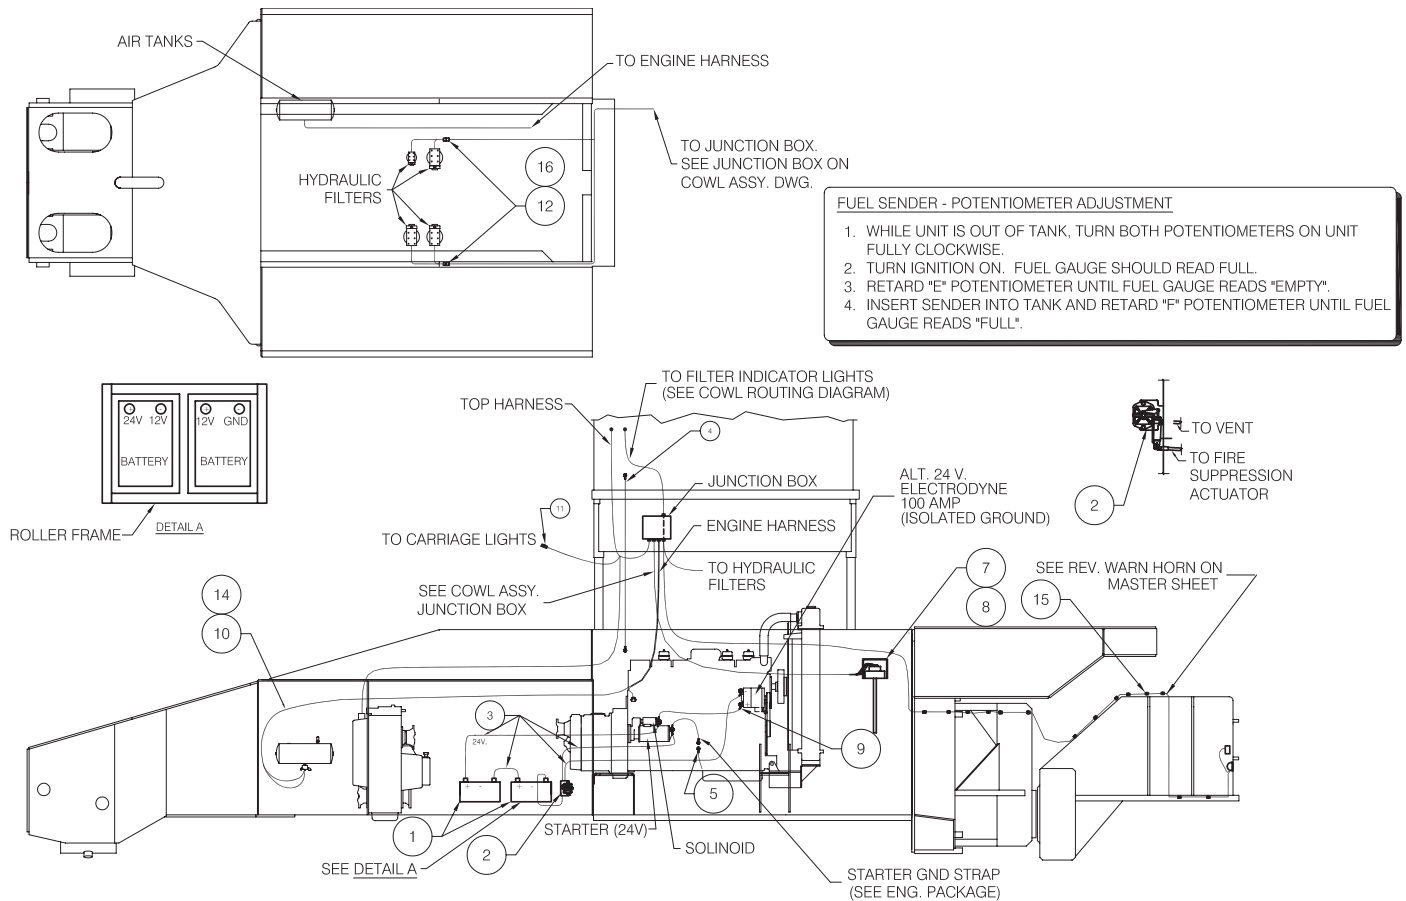

Chassis Wiring

Item	Part No.	Qty	Description	Item	Part No.	Qty	Description
581095 Wiring, Chassis & Boom							
1	200220	2	. Battery	10	219410	A/R	. Wire
2	249106	1	. Switch, Battery Disconnect	11	221966	1	. Terminal
3	580894	1	. Battery Harness	12	221964	12	. Terminal
4	526544	1	. Ground Strap	13	203337	1	. Terminal
5	526535	1	. Ground Strap	14	223872	5	. Tie Strap
7	230729	1	. Sending Unit	15	200499	14	. Hose Clamp
8	560516	1	. Bracket	16	221963	12	. Terminal
9	221181	5	. Boot, Rubber				