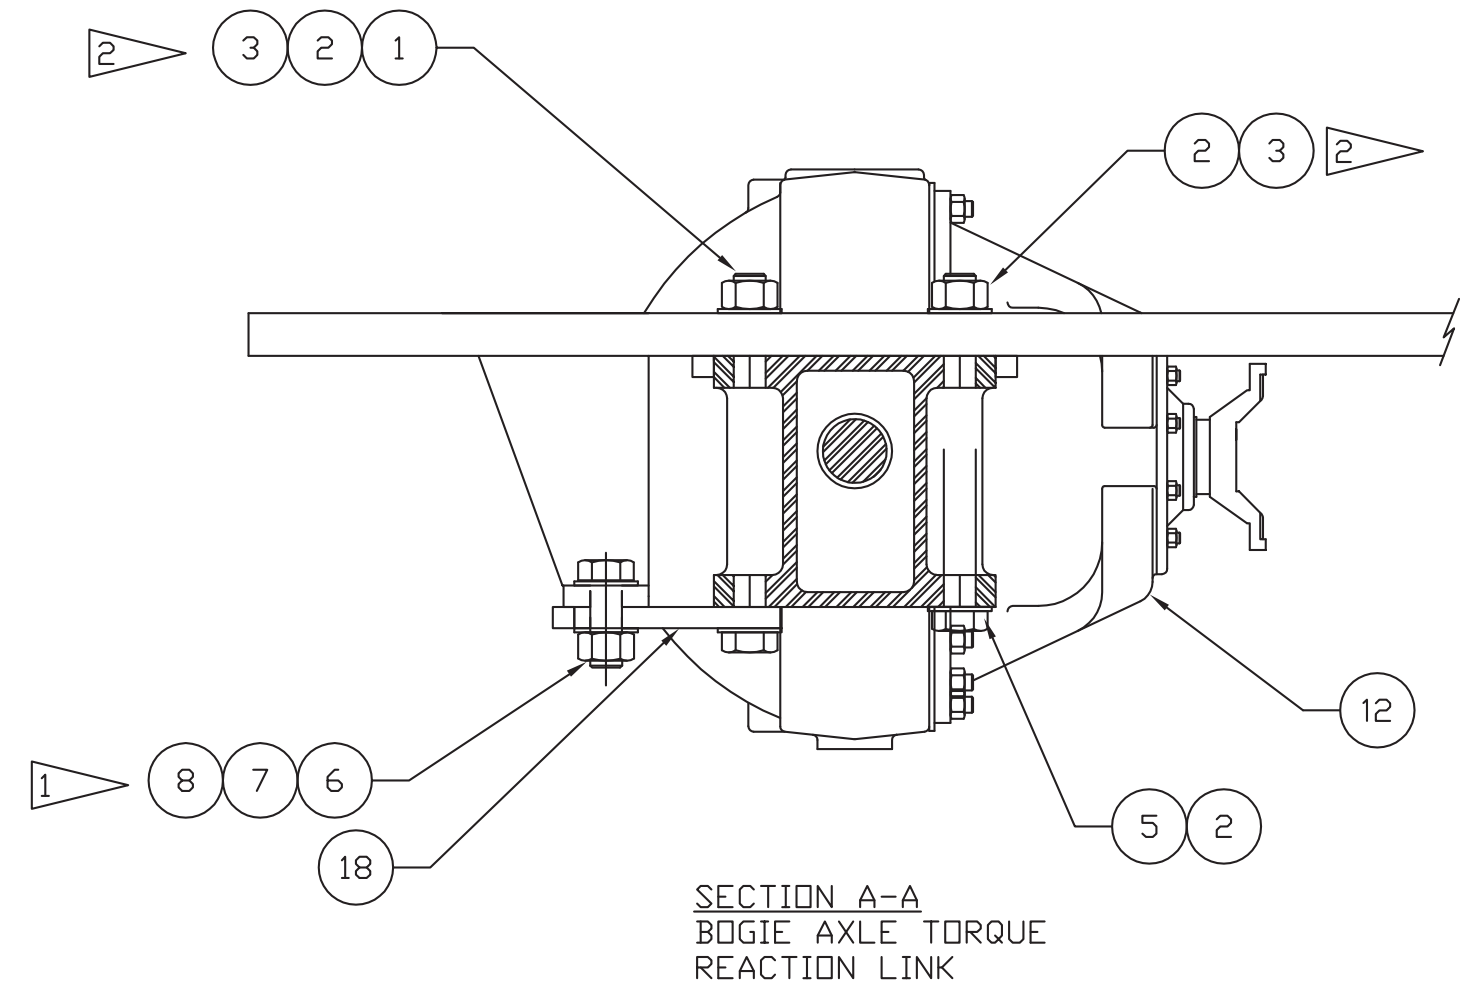

Axle Installation, Bogie

Axle Installation, Bogie

Item	Part No.	Qty	Description	Item	Part No.	Qty	Description
	581094		Axle Installation, Bogie				
1	242691	4	. Capscrew	12	* 250234	1	. Axle Assembly
2	224215	16	. Hard Washer	14	221719W	54	. Hex Nut
3	220448	8	. Nut, Esna	15	204882	54	. Washer
5	242690	4	. Capscrew	18	556708	2	. Link
6	2300478W	4	. Capscrew				
7	220918	4	. Locknut		* See Separate Coverage		
8	217419	8	. Hard Washer				

REFER TO M/S FOR WHEEL-TIRE-BOGIE PARTS LIST FOR PARTS CALL OUT

SECTION A-A
BOGIE AXLE TORQUE
REACTION LINK

NOTES:

- 1 TORQUE TO 1000 FT/LBS DRY
- 2 TORQUE TO 1500 FT/LBS DRY