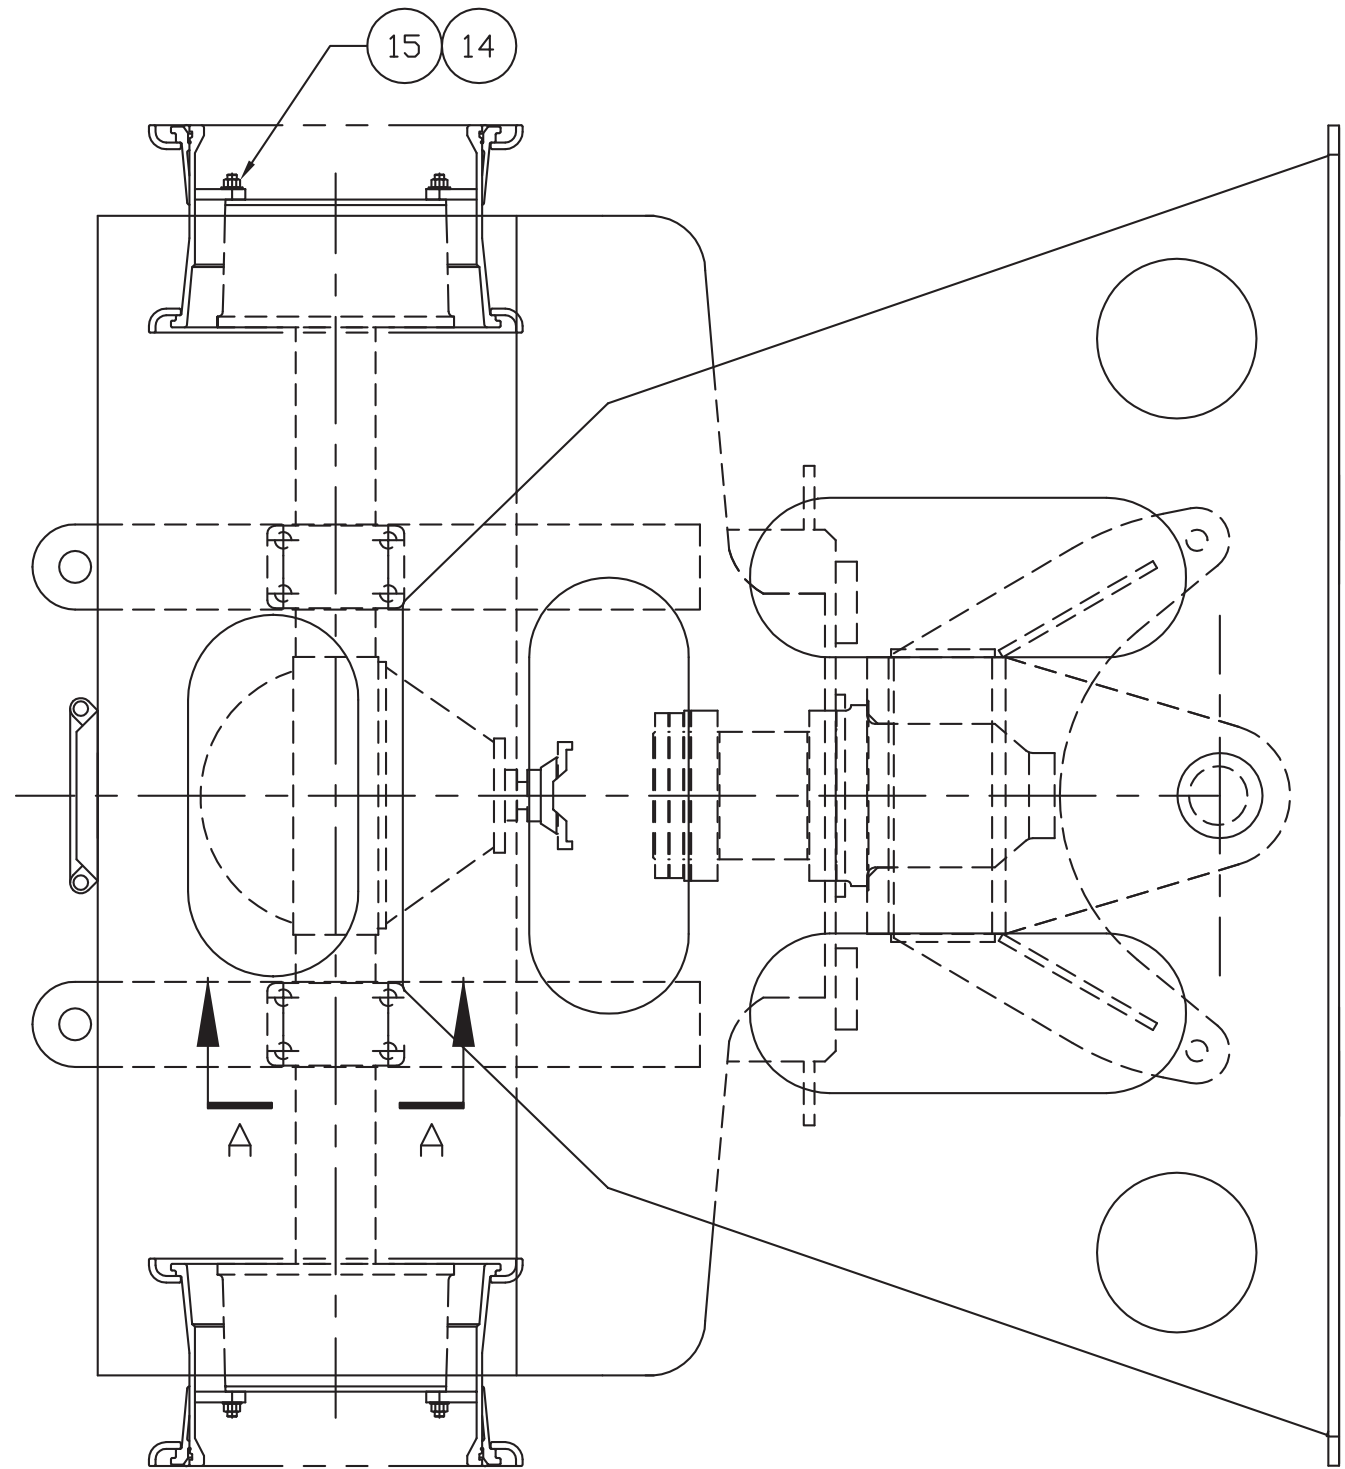

Axle Installation, Bogie

Axle Installation, Bogie

Item	Part No.	Qty	Description	Item	Part No.	Qty	Description
	581094		Axle Installation, Bogie				
1	242691	4	. Capscrew	12	* 250234	1	. Axle Assembly
2	224215	16	. Hard Washer	14	221719W	54	. Hex Nut
3	220448	8	. Nut, Esna	15	204882	54	. Washer
5	242690	4	. Capscrew	18	556708	2	. Link
6	2300478W	4	. Capscrew				
7	220918	4	. Locknut		* See Separate Coverage		
8	217419	8	. Hard Washer				

REFER TO M/S FOR WHEEL-TIRE-BOGIE PARTS LIST FOR PARTS CALL OUT

SECTION A-A
BOGIE AXLE TORQUE
REACTION LINK

NOTES:

- 1 TORQUE TO 1000 FT/LBS DRY
- 2 TORQUE TO 1500 FT/LBS DRY